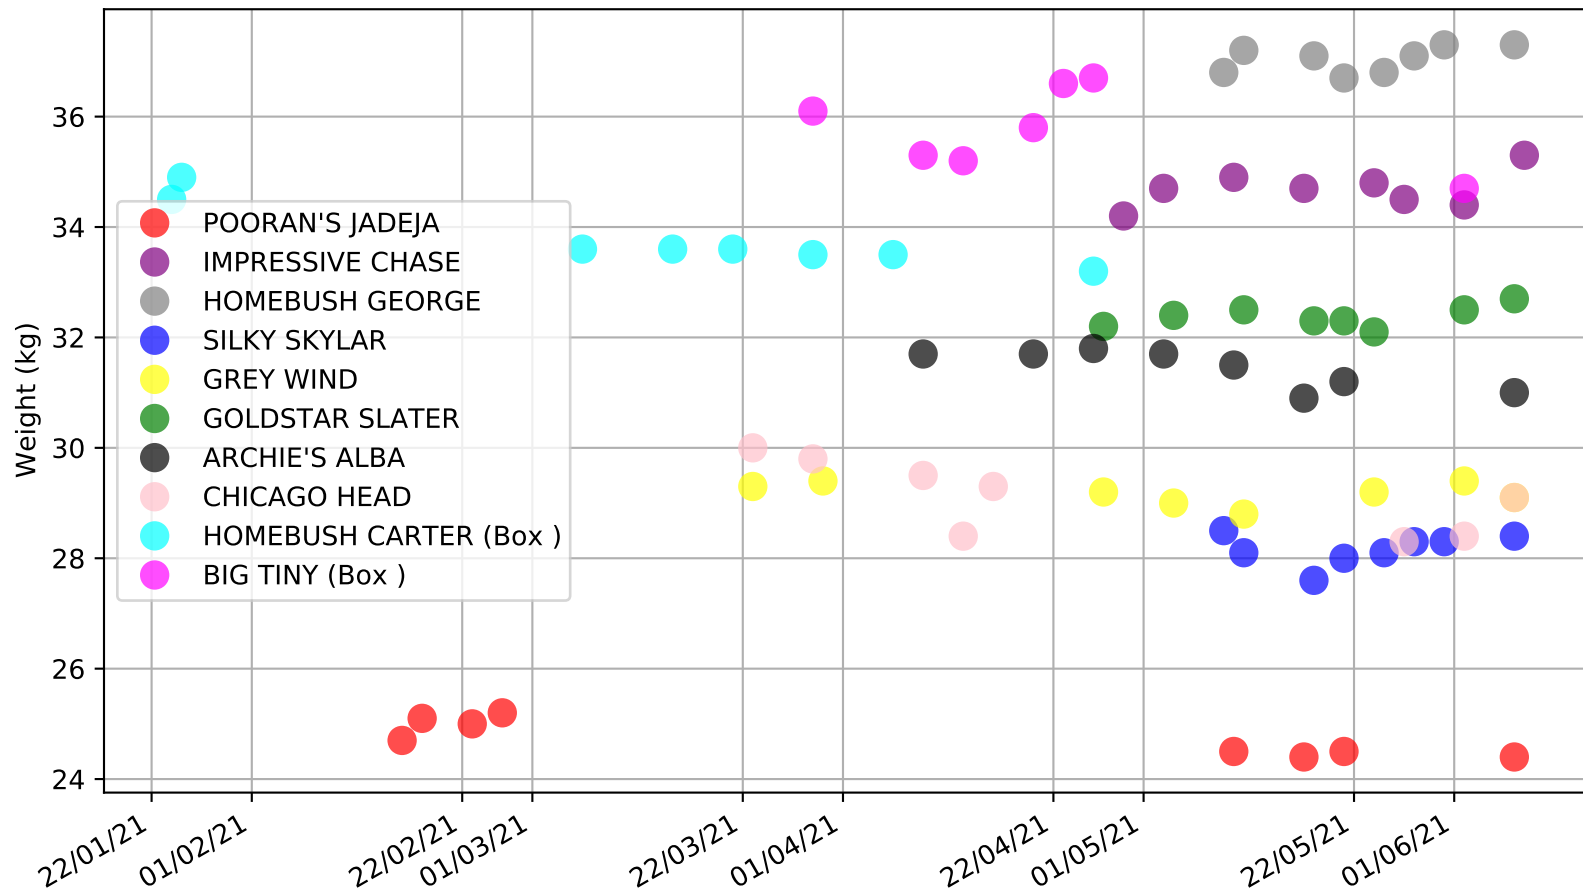

Addington - 14th Jun
Race 5, "OSHEAS PUBLIC HOUSE SPRINT", 295m, C1
Previous race weights in kilograms