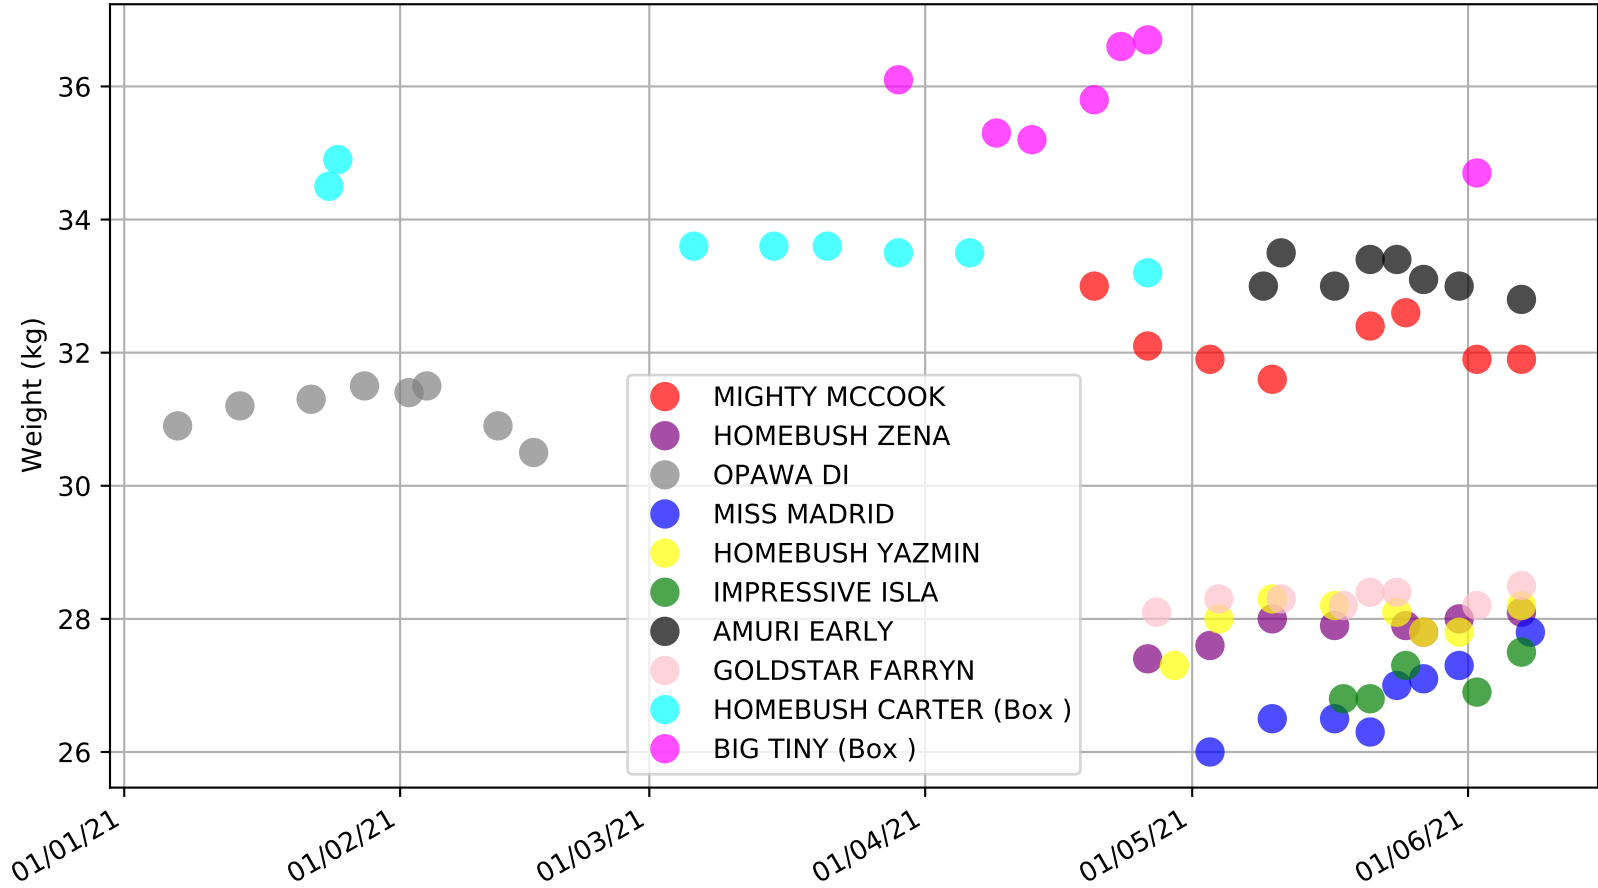

Addington - 14th Jun
Race 9, "CLARKSONS SIGN STUDIO DASH", 295m, C1
Previous race weights in kilograms