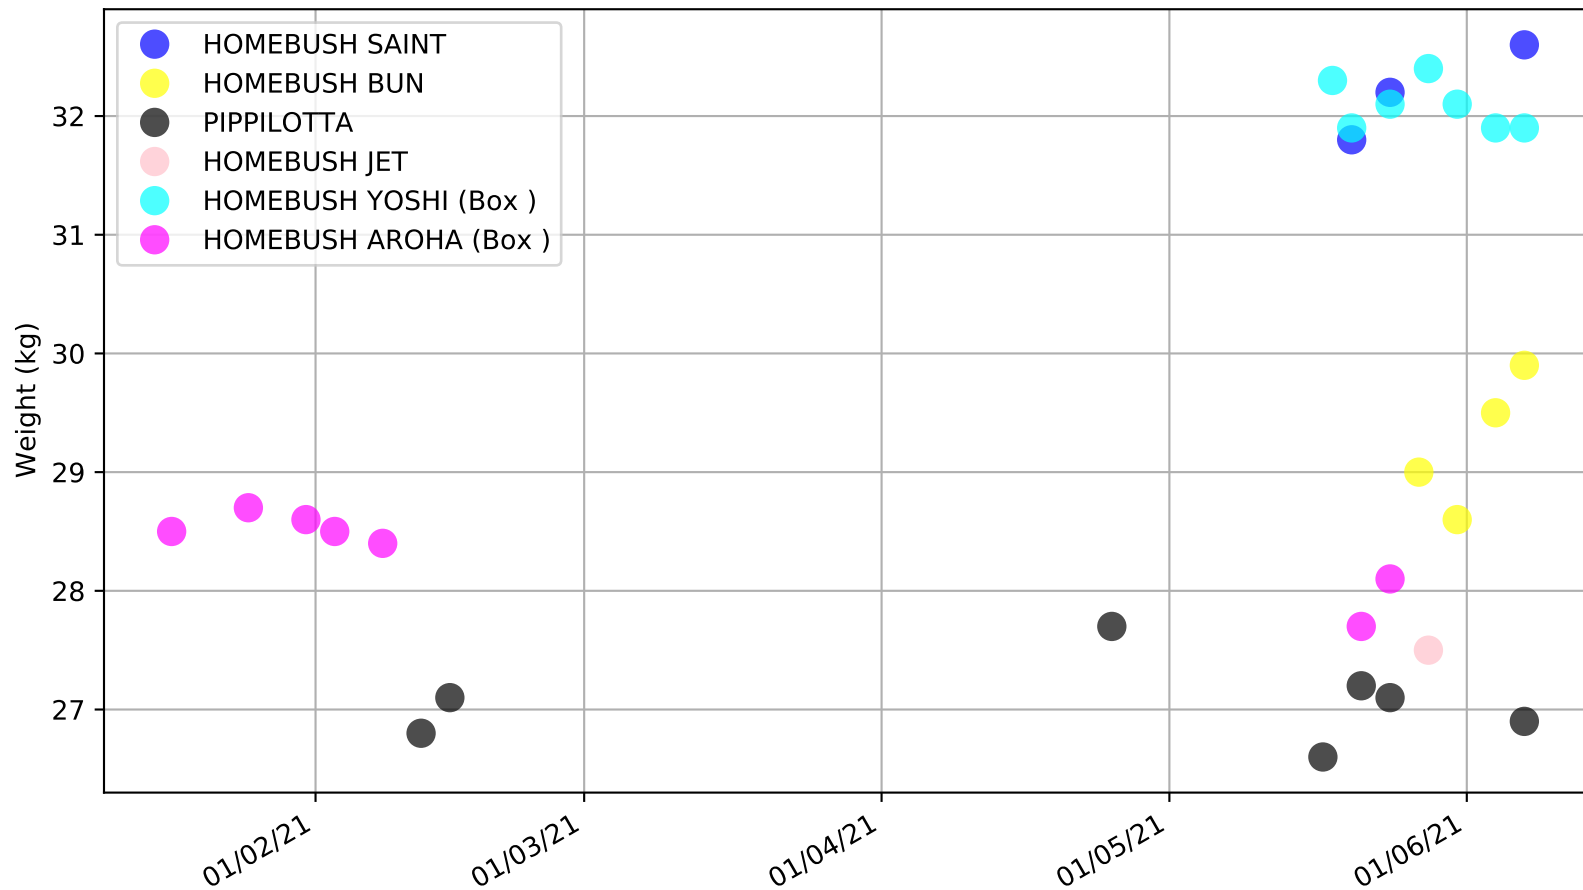

Addington - 14th Jun
Race 2, AMBER CLEANING SERVICES SPRINT, 295m, C0
Previous race weights in kilograms