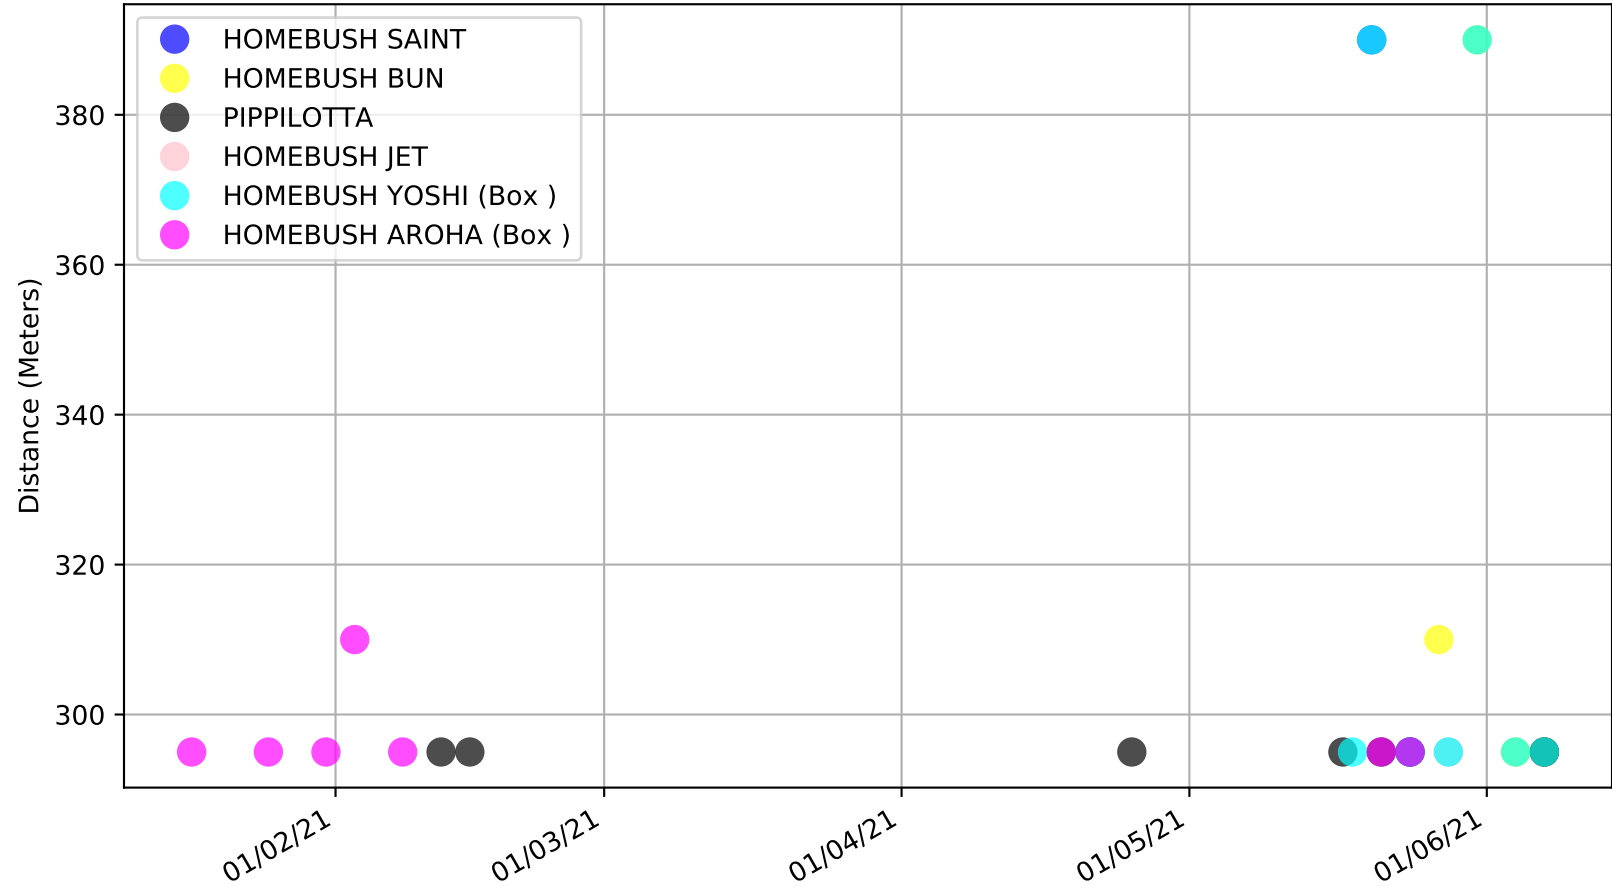

Addington - 14th Jun
Race 1, THE FITZ SPORTS BAR STAKES, 520m, C0
Previous race distances in meters

Addington - 14th Jun
Race 1, THE FITZ SPORTS BAR STAKES, 520m, C0
Speed of dog compared with par win times of the track & distance it ran at

Addington - 14th Jun
Race 1, THE FITZ SPORTS BAR STAKES, 520m, C0
Speed of dog +50m or -50m of current race distance

Addington - 14th Jun
Race 1, THE FITZ SPORTS BAR STAKES, 520m, C0
Previous race weights in kilograms

Addington - 14th Jun
Race 1, THE FITZ SPORTS BAR STAKES, 520m, C0
Early Speed compared with par early speed

Addington - 14th Jun
Race 2, AMBER CLEANING SERVICES SPRINT, 295m, C0
Previous race distances in meters