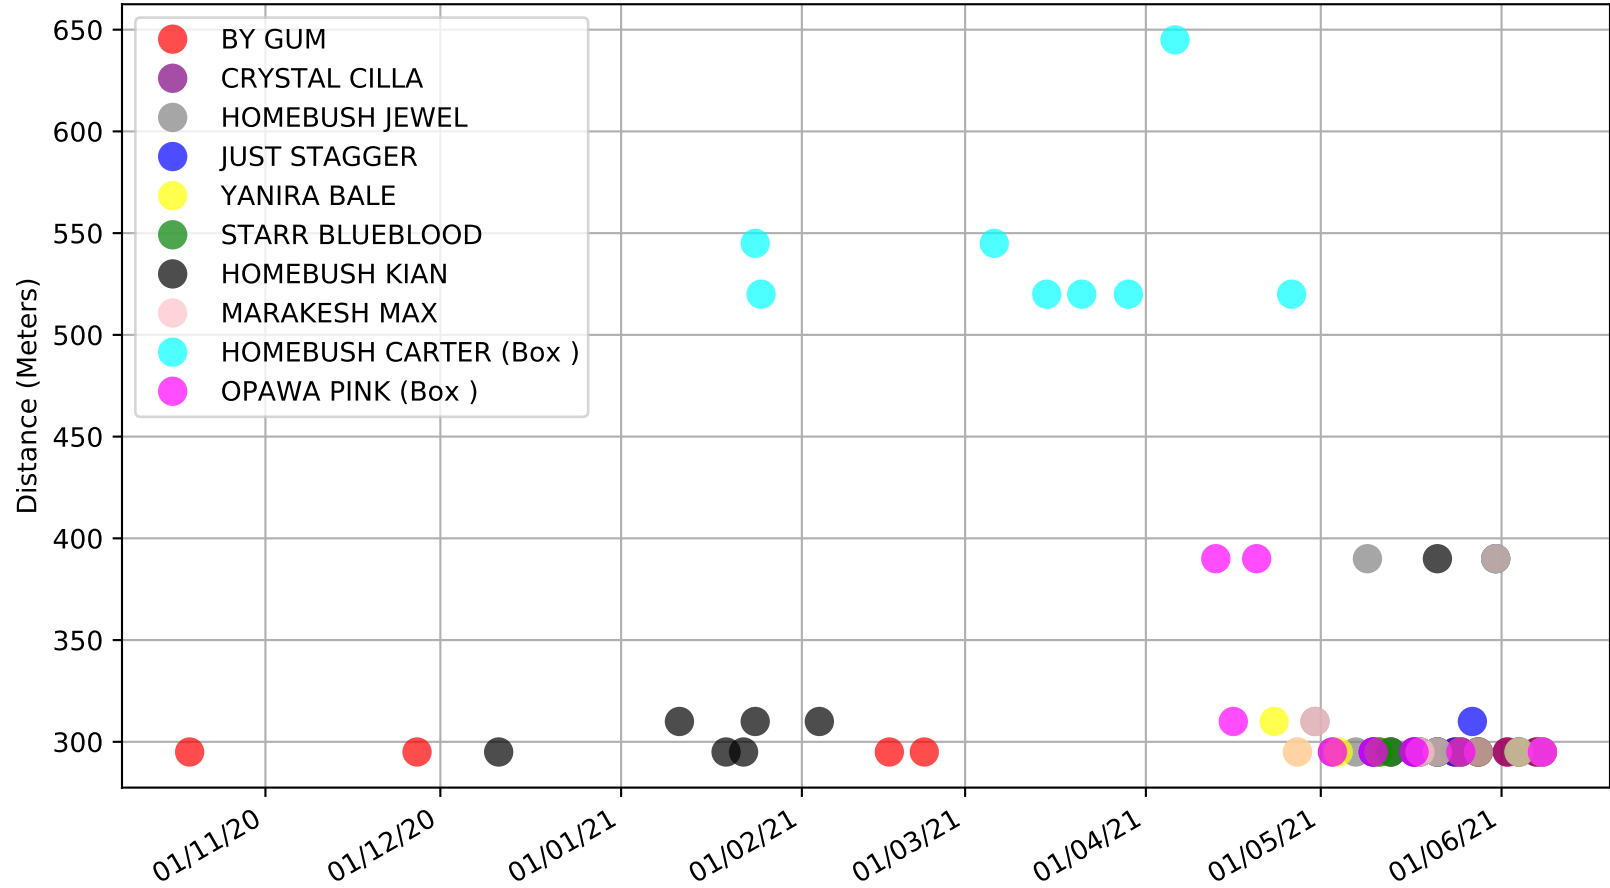

Addington - 14th Jun
Race 11, FLAIR DASH, 295m, C12
Previous race distances in meters