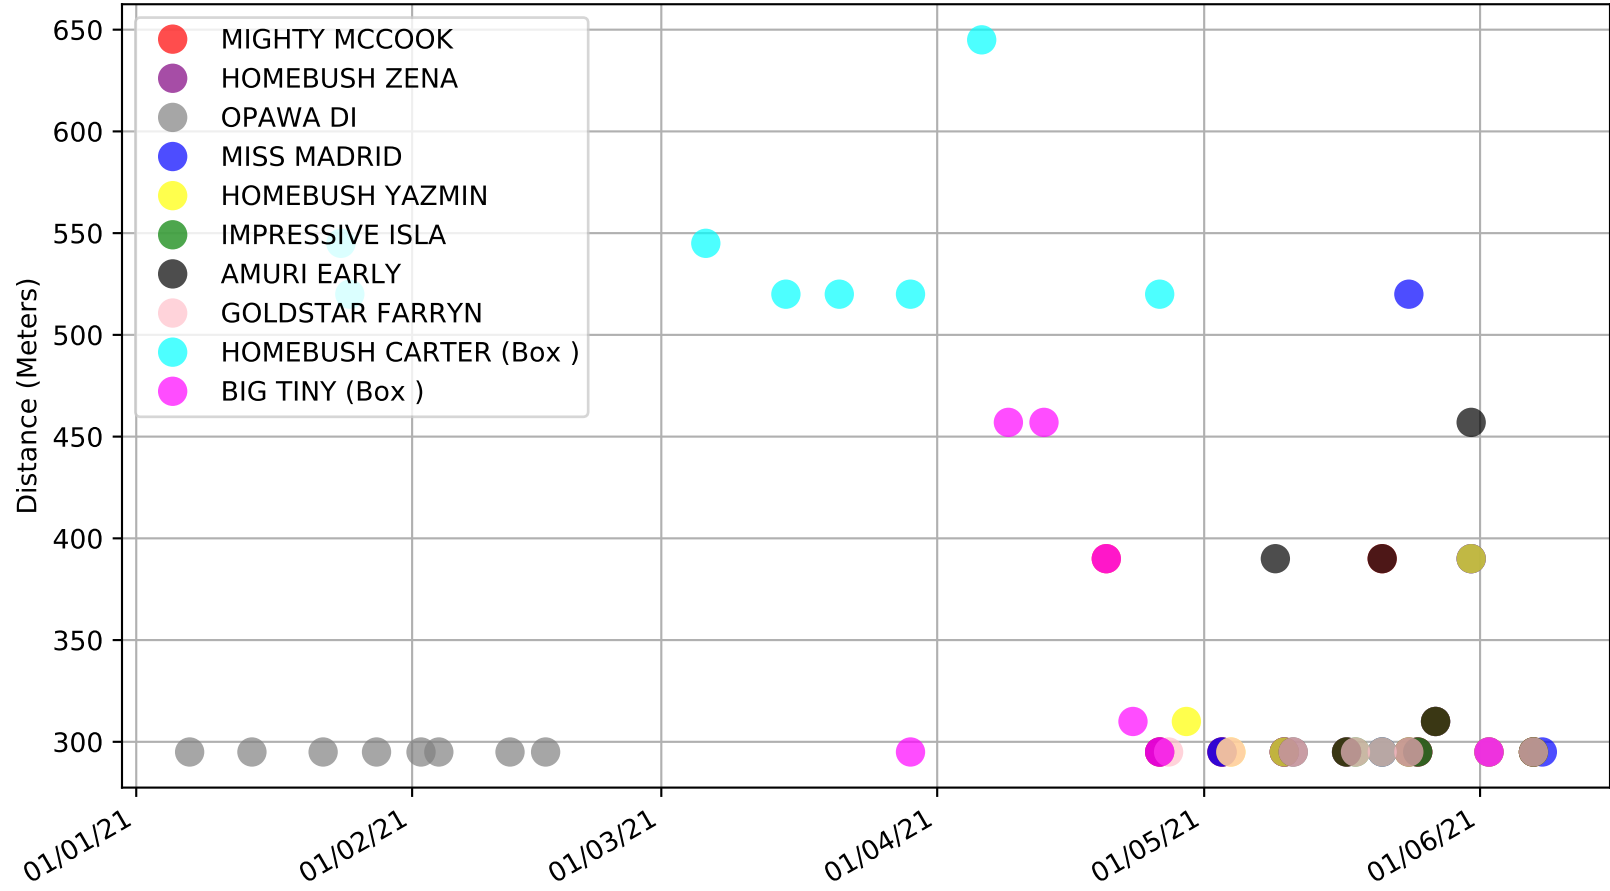

Addington - 14th Jun
Race 9, "CLARKSONS SIGN STUDIO DASH", 295m, C1
Previous race distances in meters