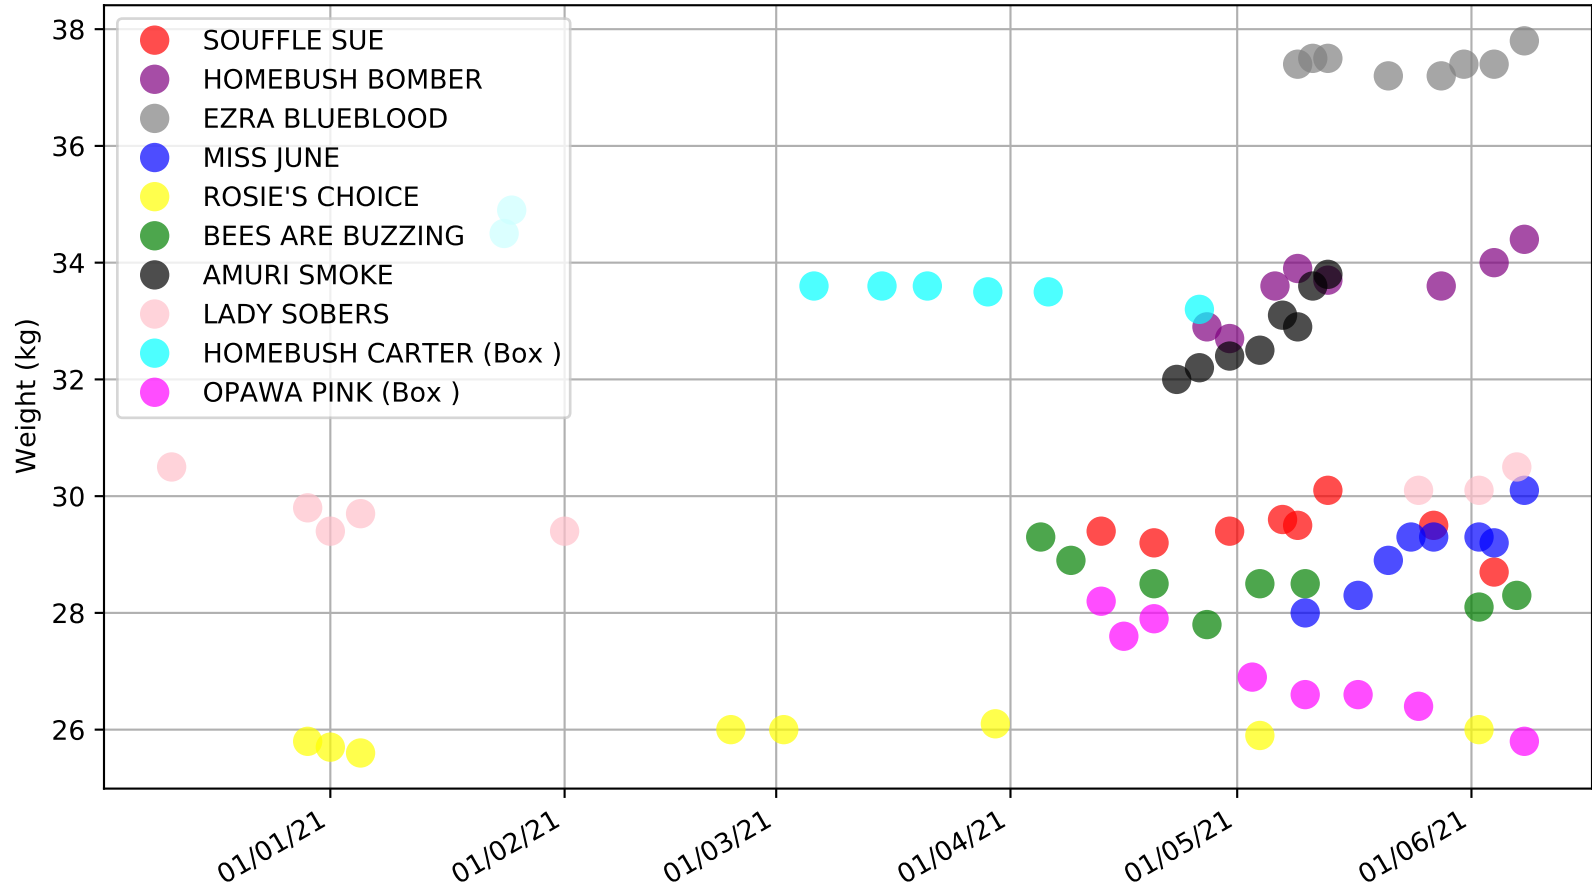

Addington - 14th Jun
Race 11, FLAIR DASH, 295m, C12
Previous race distances in meters

Addington - 14th Jun
Race 11, FLAIR DASH, 295m, C12
Speed of dog +50m or -50m of current race distance

Addington - 14th Jun
Race 11, FLAIR DASH, 295m, C12
Early Speed compared with par early speed

Addington - 14th Jun
Race 12, LIVAMOL DASH, 295m, C12
Previous race weights in kilograms

Addington - 14th Jun
Race 12, LIVAMOL DASH, 295m, C12
Early Speed compared with par early speed