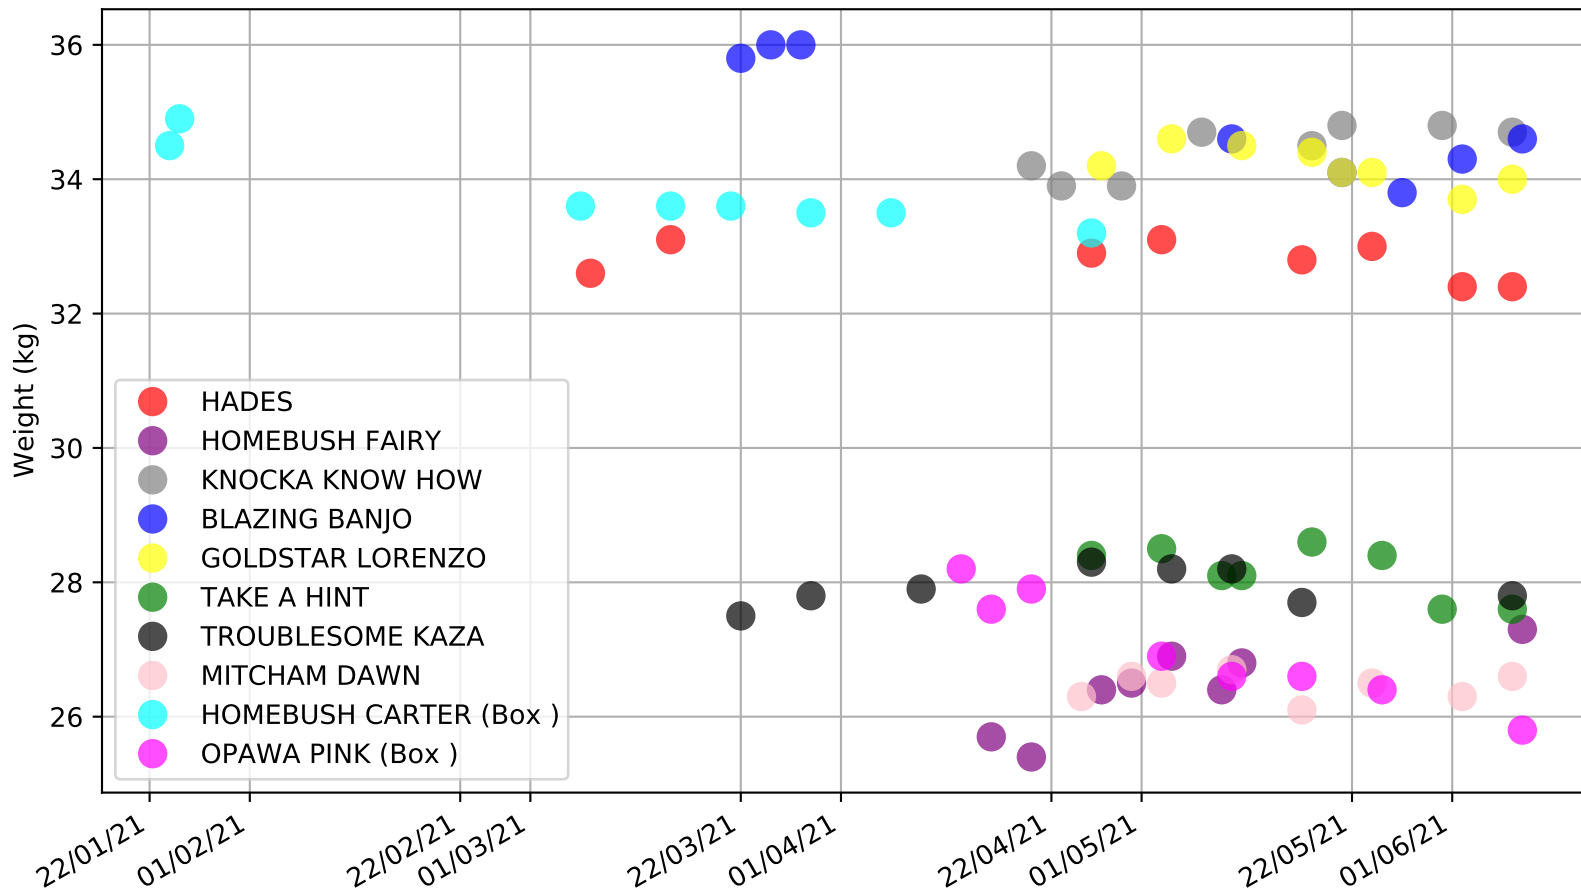

Addington - 14th Jun
Race 4, DAVE ROBBIE PHOTOGRAPHER DASH, 295m, C1
Previous race weights in kilograms