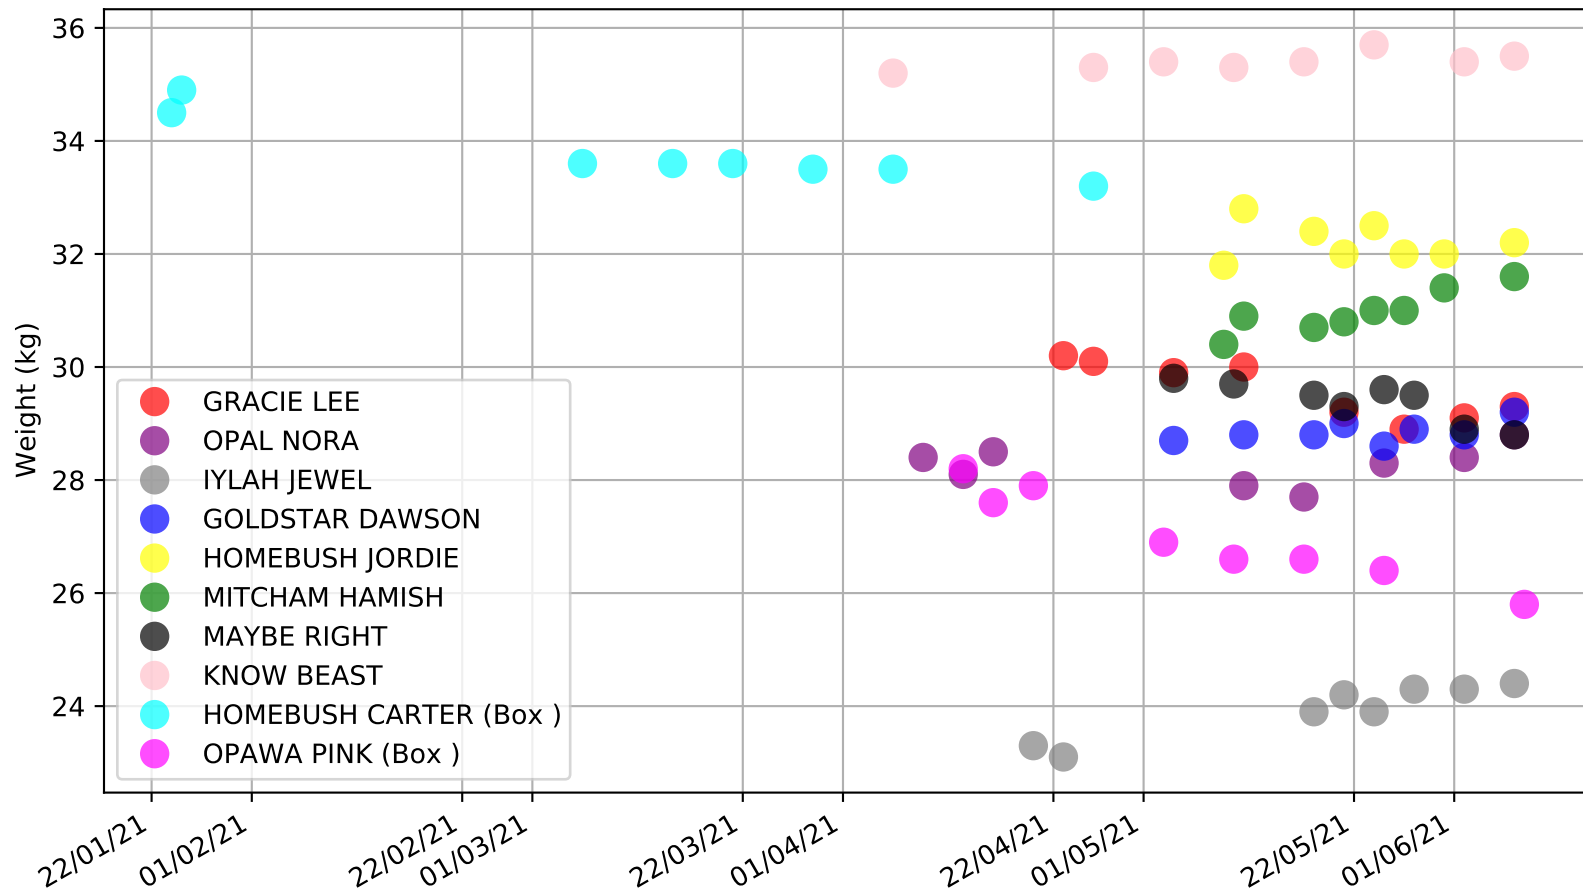

Addington - 14th Jun
Race 7, CAMSIDE STUD DASH, 295m, C1
Previous race weights in kilograms