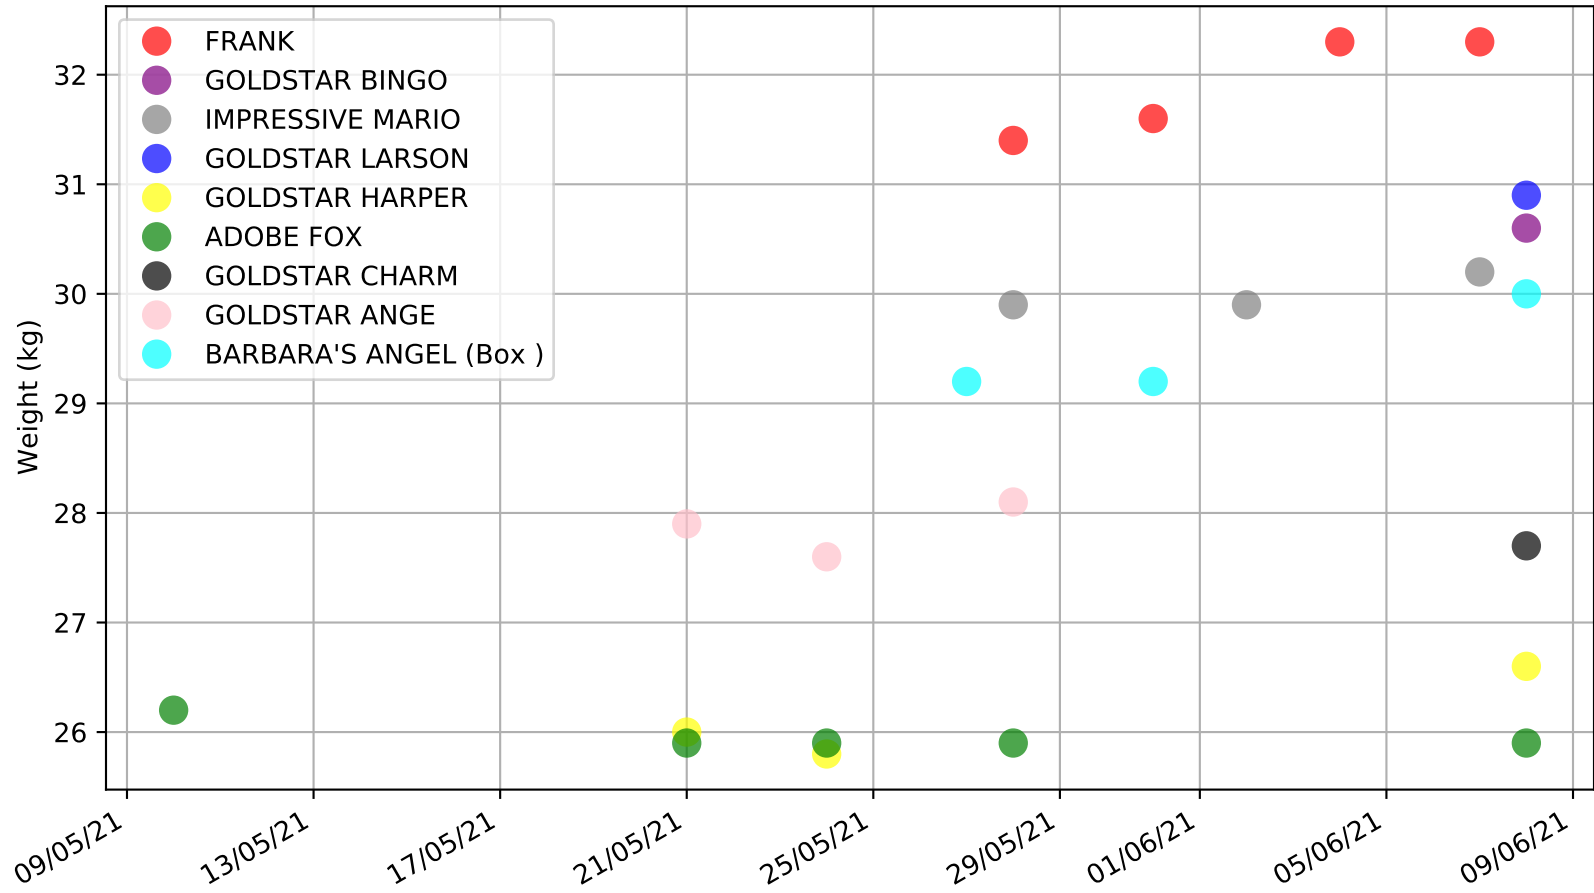

Addington - 14th Jun
Race 1, THE FITZ SPORTS BAR STAKES, 520m, C0
Previous race weights in kilograms