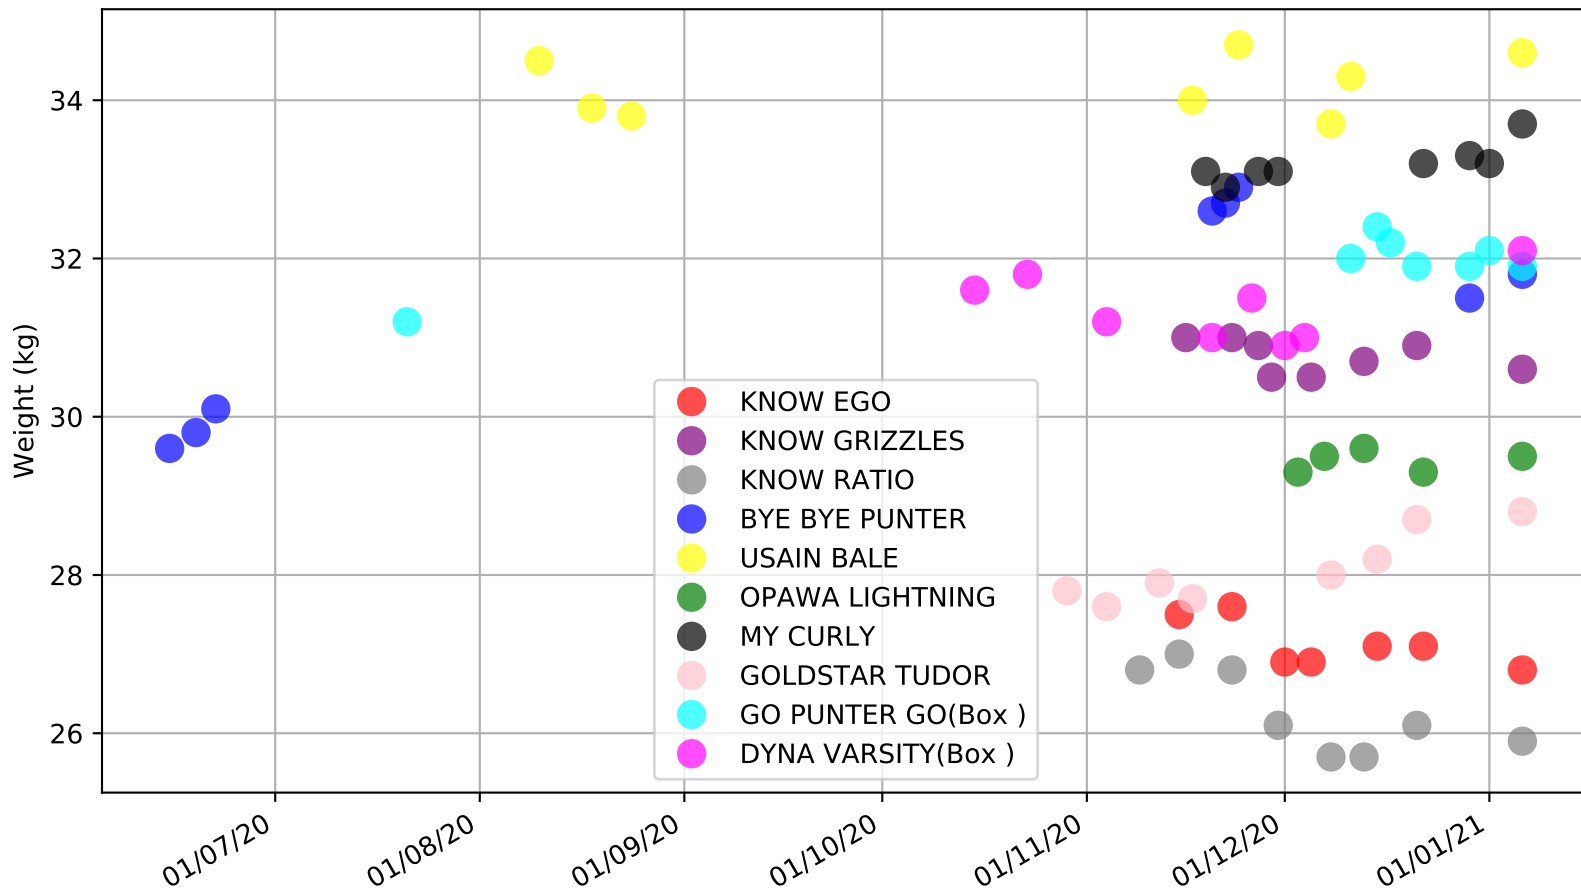

Addington - 12th Jan
Race 8, ACTIVE ELECTRICAL CHRISTCHURCH STAKES FINAL, 520m, C1F
Previous race weights in kilograms