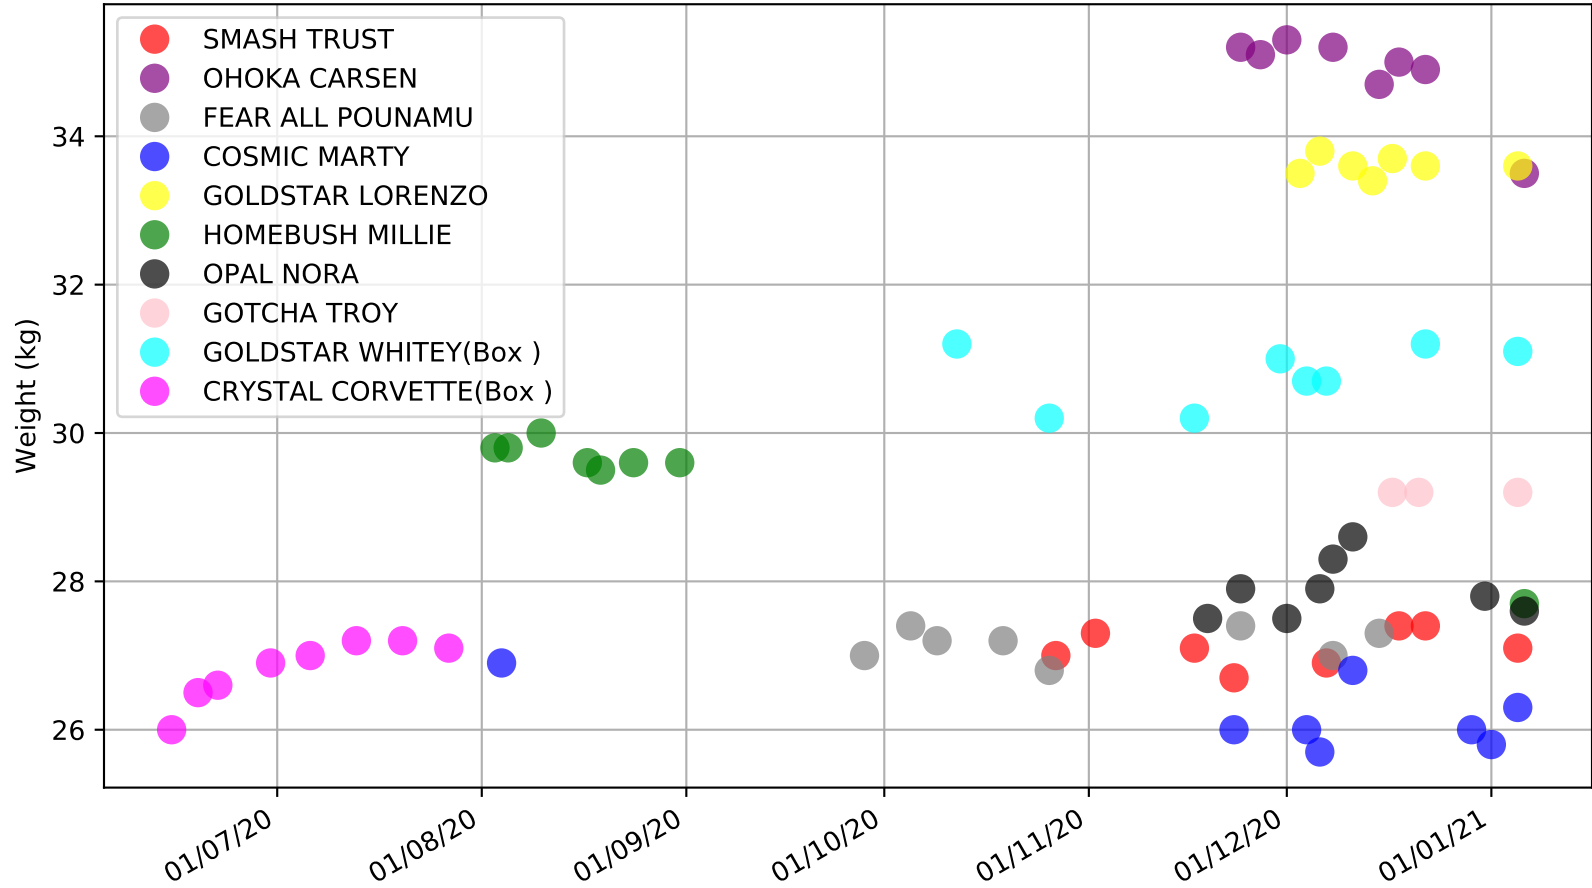

Addington - 12th Jan
Race 5, SPRINGSTON HOTEL DASH, 295m, C1
Previous race weights in kilograms