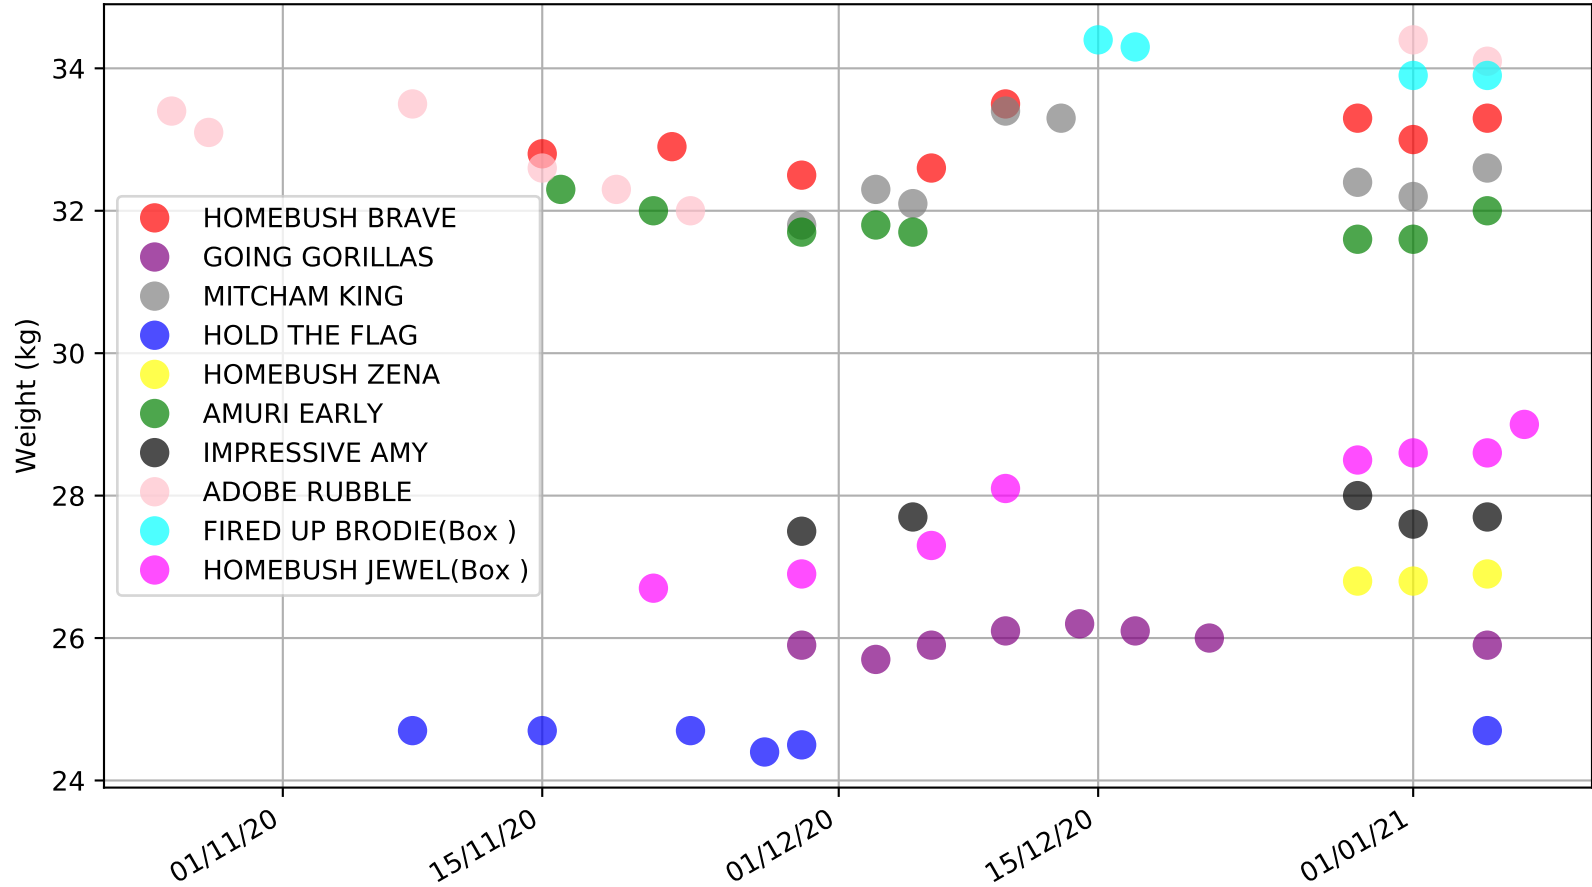

Addington - 12th Jan
Race 1, THE FITZ SPORTS BAR SPRINT, 295m, C0
Speed of dog +50m or -50m of current race distance

Addington - 12th Jan
Race 1, THE FITZ SPORTS BAR SPRINT, 295m, C0
Previous race weights in kilograms

Addington - 12th Jan
Race 1, THE FITZ SPORTS BAR SPRINT, 295m, C0
Early Speed compared with par early speed

Addington - 12th Jan
 Race 2, SUCK IT UP LTD MAIDEN SPRINT FINAL, 295m, C0F
 Previous race weights in kilograms