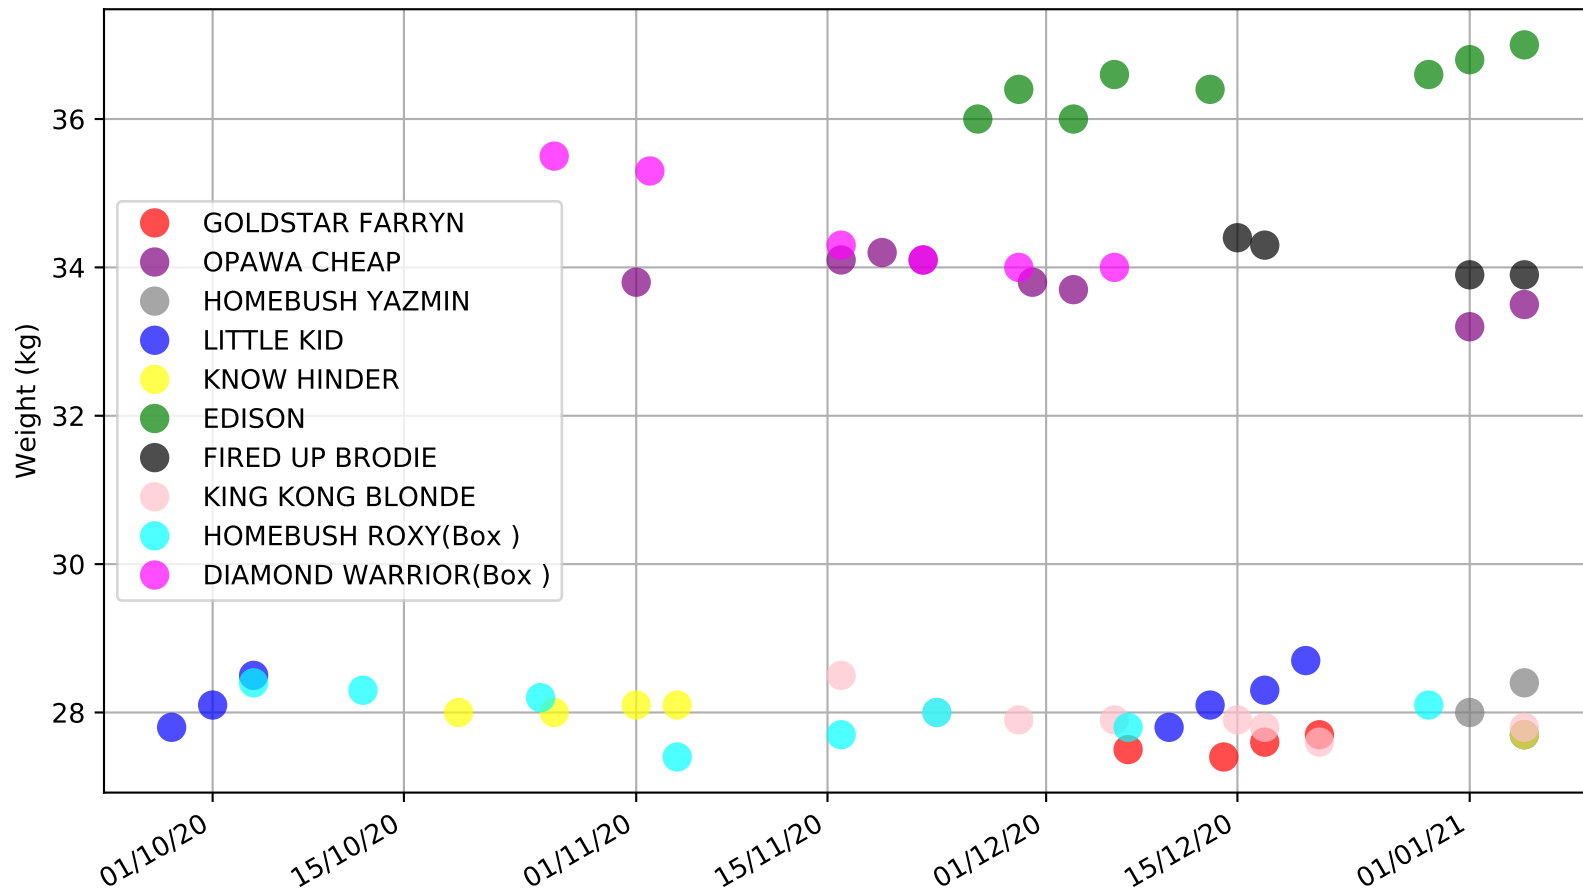

Addington - 12th Jan
Race 3, HAPPY BIRTHDAY CEANA SMITH DASH, 295m, C0
Previous race weights in kilograms