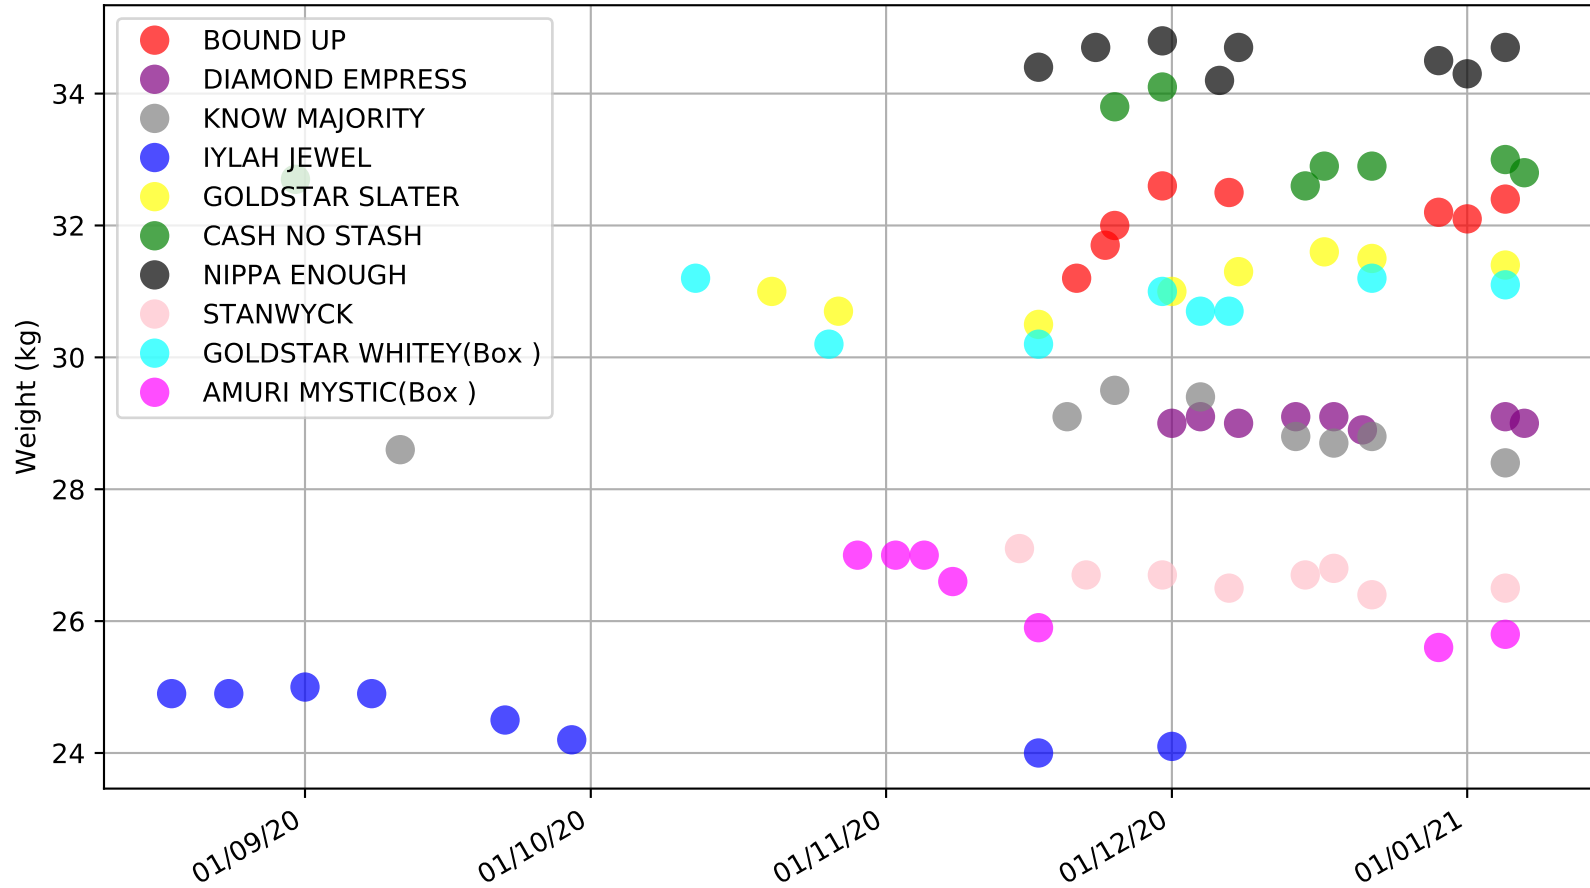

Addington - 12th Jan
Race 9, MAYHOUNDS.ORG.NZ REHOMING GROUP SPRINT, 295m, C1
Previous race weights in kilograms