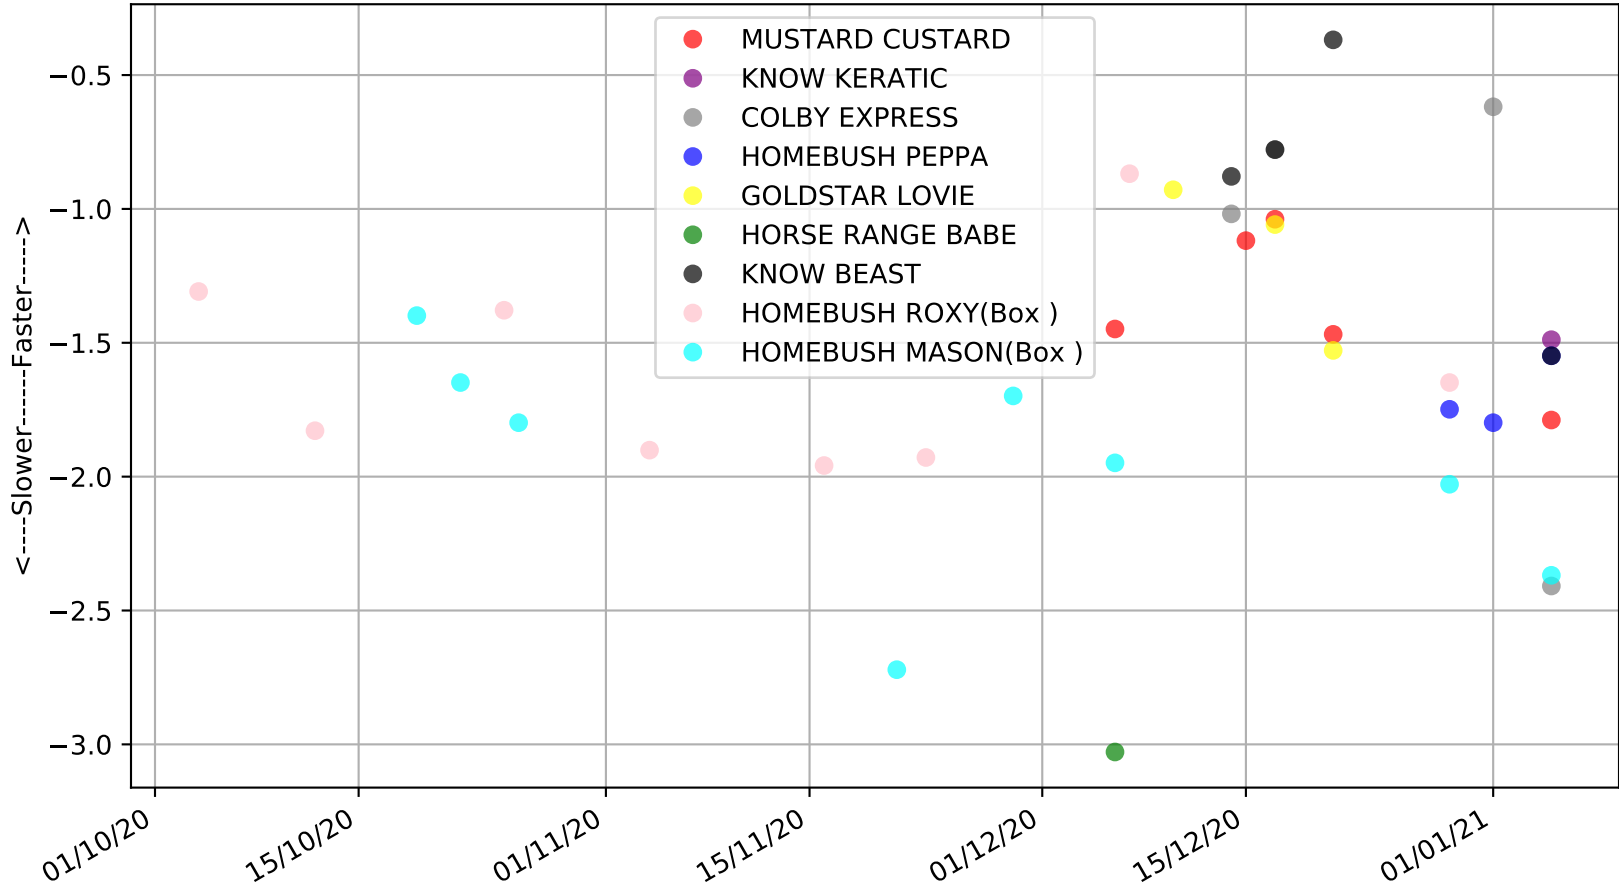

Addington - 12th Jan
Race 1, THE FITZ SPORTS BAR SPRINT, 295m, C0
Speed of dog +50m or -50m of current race distance

Addington - 12th Jan
Race 1, THE FITZ SPORTS BAR SPRINT, 295m, C0
Previous race weights in kilograms