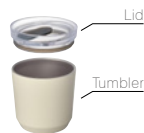

TO GO TUMBLER

TO GO TUMBLER is ideal for various scenes throughout your day, working or relaxing. The transparent lid comes with a plug that prevents drinks from spilling while on the go. The rotating plug can be opened and closed easily, letting you drink with ease. Each detail is designed to assure comfortable drinking and easy washing. Vacuum insulated, the tumbler retains the temperature and flavor of drinks for a long time. Featuring matte texture and calm colors, it is a clean and timeless design.

Size & Dimensions

Capacity	240ml / 8oz	360ml / 12oz
Diameter	87mm / 3.5in	87mm / 3.5in
Height	95mm / 3.8in	130mm / 5.2in
Weight	180g / 0.4lb	235g / 0.5lb