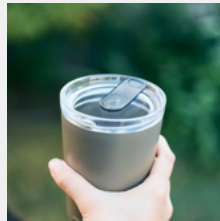

TO GO TUMBLER