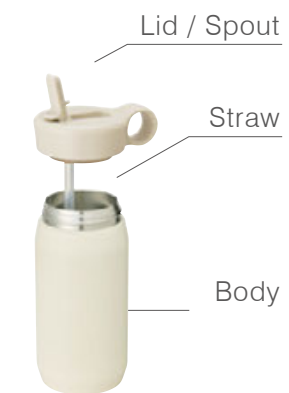

PLAY TUMBLER 300ml

□ white	20371	EU	USA
■ purple	20372	EU	USA
■ red	20373	EU	USA
■ lime green	20374	EU	USA
■ turquoise	20375	EU	USA

φ69 x H161 x W95 mm / 300 ml
φ2.8 x H6.4 x W3.8 in / 10.2 oz