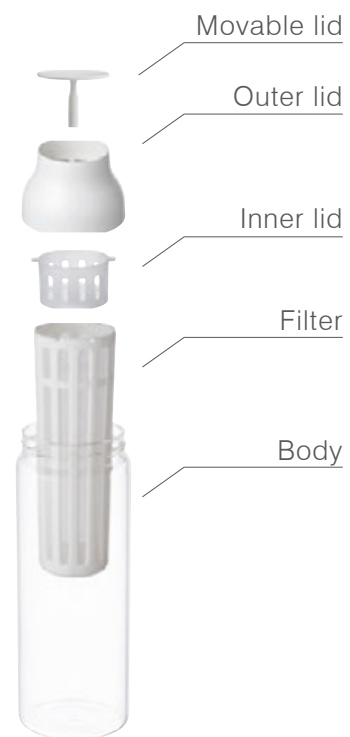

CAPSULE

The lid of CAPSULE opens automatically when tipped and closes when set upright. The optimal size and specification of various parts have been carefully studied, so you can pour easily from any direction. The cold brew carafe comes with a mesh filter that lets you easily make delicious cold brew coffee and tea.

[Body] Heat-resistant glass / Microwave and dishwasher safe

[Movable lid] ABS resin, Stainless steel / Dishwasher safe

[Outer lid] ABS resin, Silicone / Dishwasher safe

[Inner lid, Filter] Polypropylene, Polyethylene terephthalate / Dishwasher safe

22968 EUO USAO

φ85 x H210 mm / 700 ml
φ3.4 x H8.4 in / 23.8 oz

22971 EU● USA●

φ85 x H270 mm / 1000 ml
φ3.4 x H10.8 in / 34.0 oz

CAPSULE cold brew carafe 1L

□ white 26471 EU● USA●

■ dark brown 26472 EU● USA●

φ85 x H270 mm / 1000 ml
φ3.4 x H10.8 in / 34.0 oz

*Includes filter