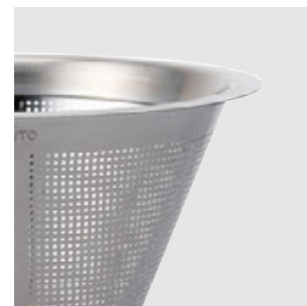

CARAT teapot 850ml

21681 EU USAO
ø90 x H110 x W170 mm / 850 ml
ø3.6 x H4.4 x W6.8 in / 28.9 oz

ONE TOUCH TEAPOT

Featuring a lid with an integrated strainer, ONE TOUCH TEAPOT makes tea brewing simple. Composed of few parts, it is easy to clean.

[Pot] Heat-resistant glass / Microwave and dishwasher safe
[Plastic lid] Polypropylene, Nylon, Silicone / Dishwasher safe
[Stainless steel lid] 18-8 Stainless steel, Polypropylene, Nylon, Silicone / Dishwasher safe

ONE TOUCH TEAPOT 280ml

■ brown 8387 EU USAO
ø80 x H75 x W130 mm / 280 ml
ø3.2 x H3.0 x W5.2 in / 9.5 oz

ONE TOUCH TEAPOT 450ml

■ stainless steel 8684 EU USAO
■ brown 8389 EU USAO
ø80 x H100 x W140 mm / 450 ml
ø3.2 x H4.0 x W5.6 in / 15.3 oz

ONE TOUCH TEAPOT 620ml

■ stainless steel 8687 EU USAO
■ brown 8685 EU USAO
ø80 x H120 x W160 mm / 620 ml
ø3.2 x H4.8 x W6.4 in / 21.1 oz