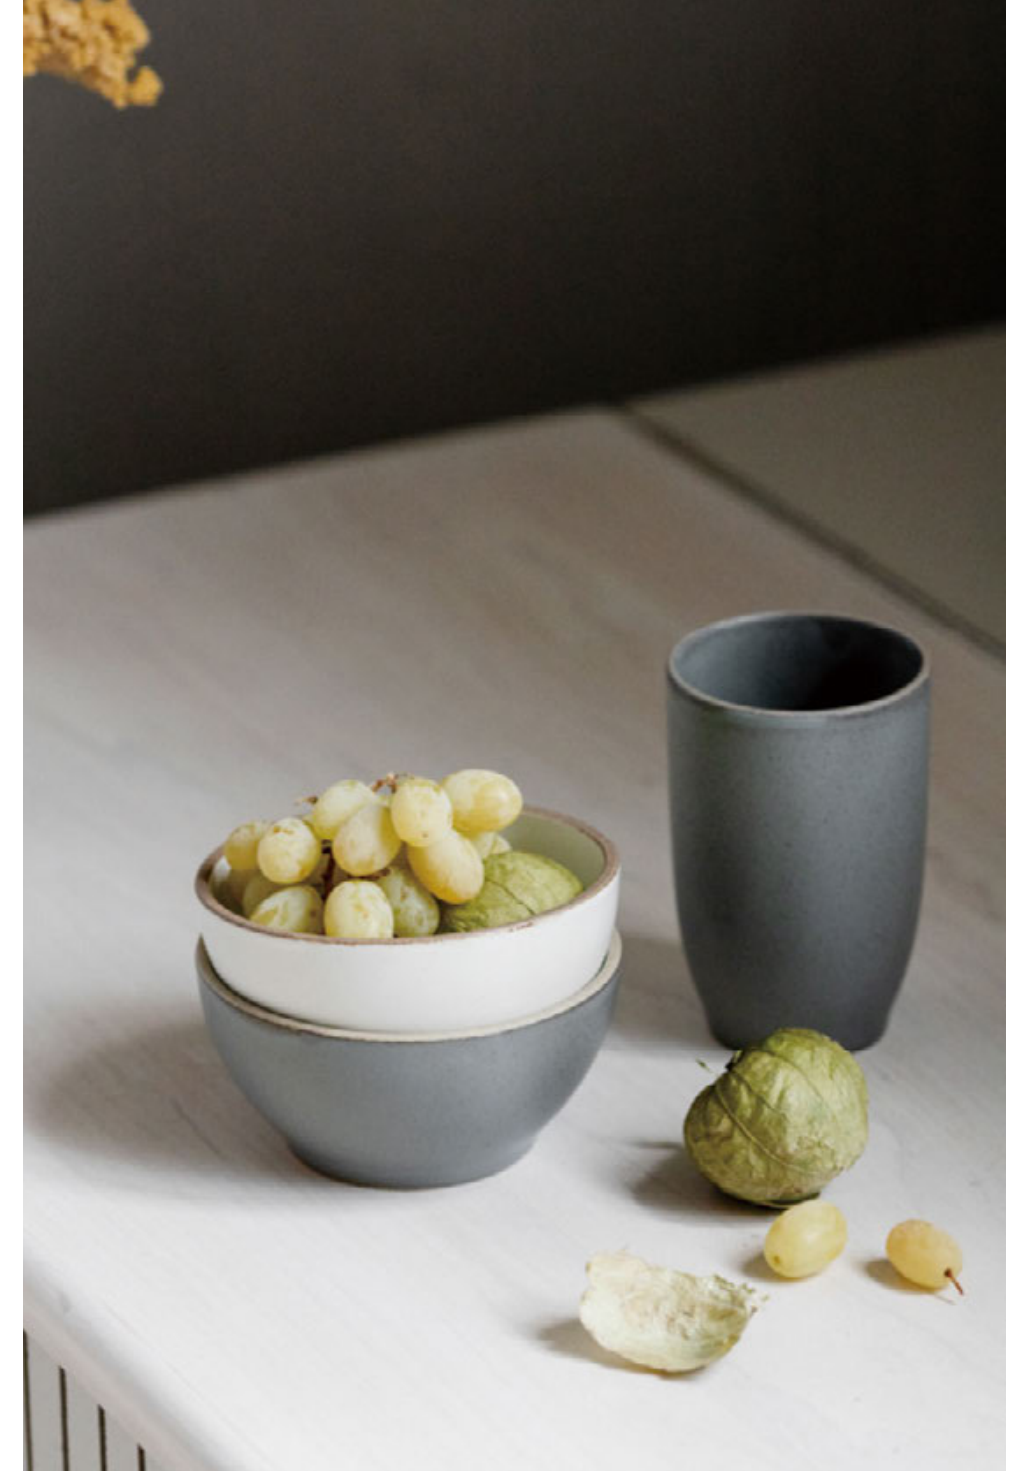

NORI

NORI is designed for enjoying everyday meals casually. The soft curving form fits comfortably in your hands, and the texture of clay around the rim adds a sleek touch. The proportion of the bowls are designed to ensure enough capacity for a wide range of menus, including salads, soup, rice and noodles. The tumblers are ideal for drinks as well as desserts. Calm color tones bring sophistication to your table.

□ white	25771	EU	USA
■ pink	25772	EU	USA
■ blue gray	25773	EU	USA
■ black	25774	EU	USA

φ80 x H65 mm / 200 ml
φ3.2 x H2.6 in / 6.8 oz

□ white	25775	EU	USA
■ pink	25776	EU	USA
■ blue gray	25777	EU	USA
■ black	25778	EU	USA

φ75 x H115 mm / 350 ml
φ3.0 x H4.6 in / 11.9 oz

□ white	25779	EU	USA
■ pink	25780	EU	USA
■ blue gray	25781	EU	USA
■ black	25782	EU	USA

φ120 x H60 mm / 350 ml
φ4.8 x H2.4 in / 11.9 oz

□ white	25783	EU	USA
■ pink	25784	EU	USA
■ blue gray	25785	EU	USA
■ black	25786	EU	USA

φ165 x H75 mm / 940 ml
φ6.6 x H3.0 in / 32.0 oz

Porcelain / Microwave and dishwasher safe