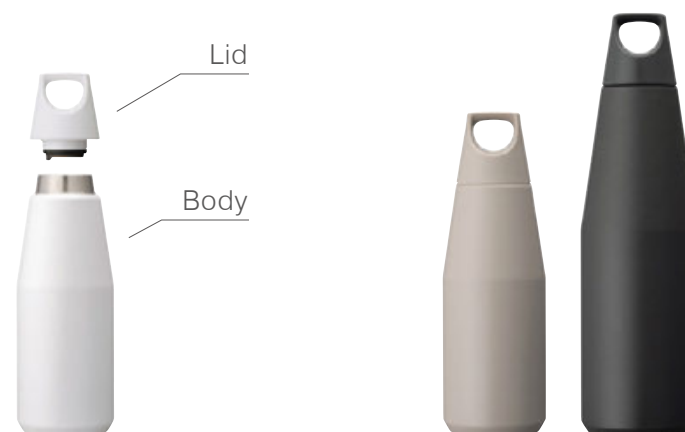

# WATER BOTTLE

Lightweight and compact WATER BOTTLE lets you hydrate effortlessly. Made of high quality transparent copolyester, it is durable and scratch resistant. The lid opens with a single twist and has a handle that is comfortable to hold, making it convenient to carry around. The bottle's beautiful form and transparency stands out when you put water inside.