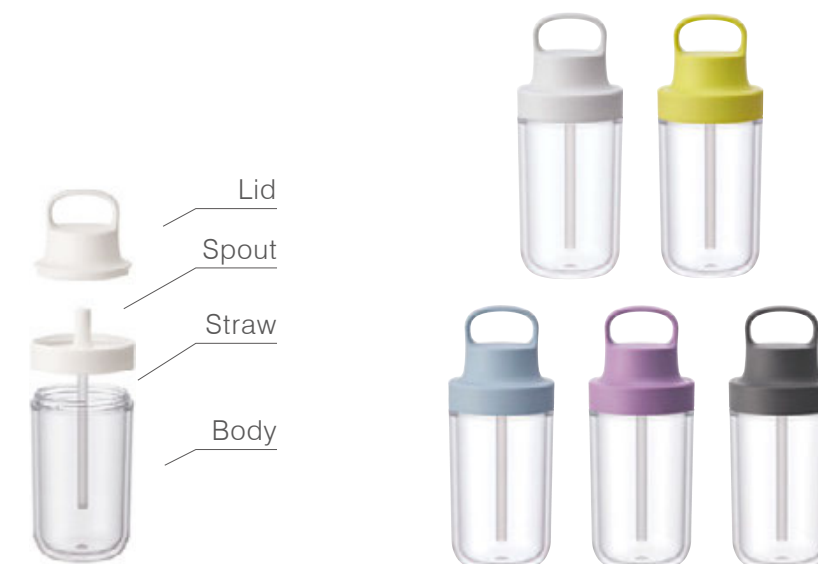

# WORKOUT BOTTLE

WORKOUT BOTTLE supports your active lifestyle enjoying whatever feels natural to you. Made of high quality transparent copolyester, it is lightweight and durable. The lid opens with a half-twist and the narrow spout lets you drink smoothly. By removing the middle cap, you can easily put in ice cubes and clean the inside. Marks on the side allow you to measure your drinks, and a flexible strap allows easy carrying. The range of colors are inspired by active urban scenes.