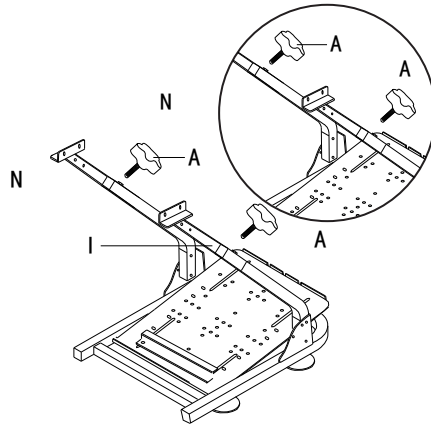

XR RACING WHEEL STAND, BLACK

Style:5170501

Maximum platform weight 10kg

A		2	I	Right	1
B		2	J		1
C		2	K		1
D		4	L		1
E		4	M		4
F	Left	1	N		2
G		4	O		4
H		1	P	M8	1
			Q	M5	1
			R	M6	1

16 Ages+

Notice: Keep small bolts and parts away from children

⚠ WARNING

Please be mindful of product edges to ensure safe construction

1

2

3

4

5

6