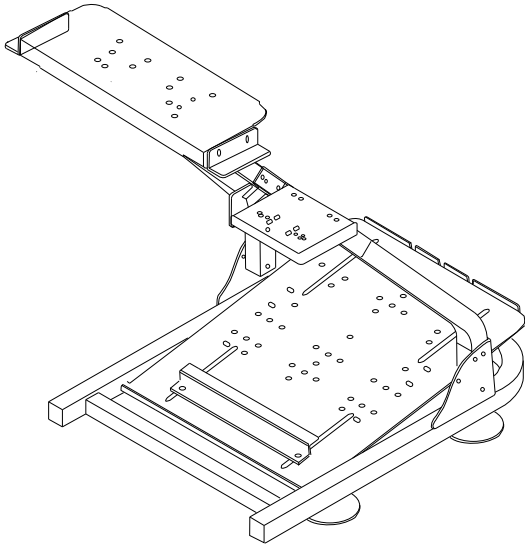

X ROCKER RACING WHEEL STAND, BLACK

Style: 5170501

Give us a chance to make it right

If you have any concerns or comments please contact our customer service department.

TOLL FREE: 1-866-969-2603

Monday - Friday, 8am-5pm, CST. After business hours, leave a message.
We will return your call the next business day.

WARNING: Failure to follow these directions and warnings can result in serious injury and/or product damage.

- ⚠ Never stand on the stool or use it as a ladder.
- ⚠ Do not tip the stool when seated.
- ⚠ If any parts become missing, damaged or worn, discontinue use until they are replaced with identical parts.
- ⚠ Stool is intended for indoor use only.

XR RACING WHEEL STAND, BLACK

Style:5170501

Maximum platform weight 10kg

A		2	I	Right	1
B		2	J		1
C		2	K		1
D		4	L		1
E		4	M		4
F	Left	1	N		2
G		4	O		4
H		1	P	M8	1
			Q	M5	1
			R	M6	1

16 Ages+

Notice: Keep small bolts and parts away from children