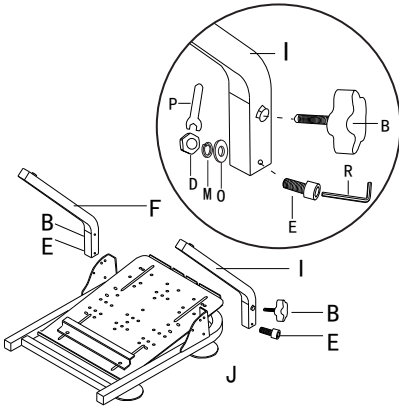

XR RACING WHEEL STAND, BLACK

Style:5170501

Maximum platform weight 10kg

A		2	I	Right	1
B		2	J		1
C		2	K		1
D		4	L		1
E		4	M		4
F	Left	1	N		2
G		4	O		4
H		1	P	M8	1
			Q	M5	1
			R	M6	1

16 Ages+

Notice: Keep small bolts and parts away from children

⚠ WARNING

Please be mindful of product edges to ensure safe construction

1

2

3

4

5

6