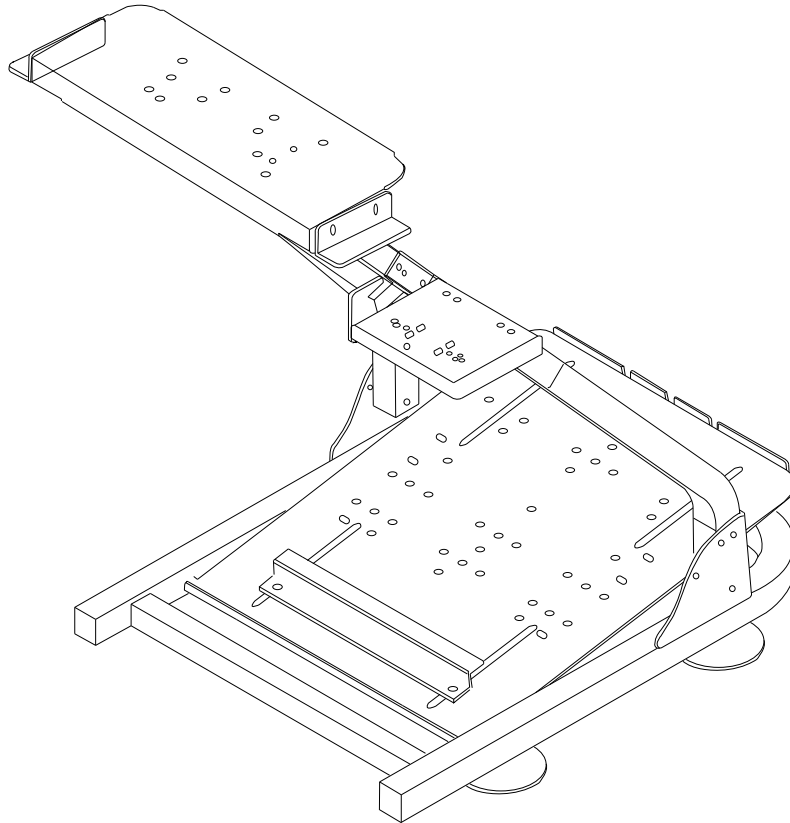

X ROCKER RACING WHEEL STAND, BLACK

Style: 5170501

Give us a chance to make it right

If you have any concerns or comments please contact our customer service department.

TOLL FREE: 1-866-969-2603

Monday - Friday, 8am-5pm, CST. After business hours, leave a message.
We will return your call the next business day.

WARNING: Failure to follow these directions and warnings can result in serious injury and/or product damage.

- ⚠ Never stand on the stool or use it as a ladder.
- ⚠ Do not tip the stool when seated.
- ⚠ If any parts become missing, damaged or worn, discontinue use until they are replaced with identical parts.
- ⚠ Stool is intended for indoor use only.

XR RACING WHEEL STAND, BLACK

Style:5170501

Maximum platform weight 10kg

A		2	I	Right	1
B		2	J		1
C		2	K		1
D		4	L		1
E		4	M		4
F	Left	1	N		2
G		4	O		4
H		1	P	M8	1
			Q	M5	1
			R	M6	1

16 Ages+

Notice: Keep small bolts and parts away from children