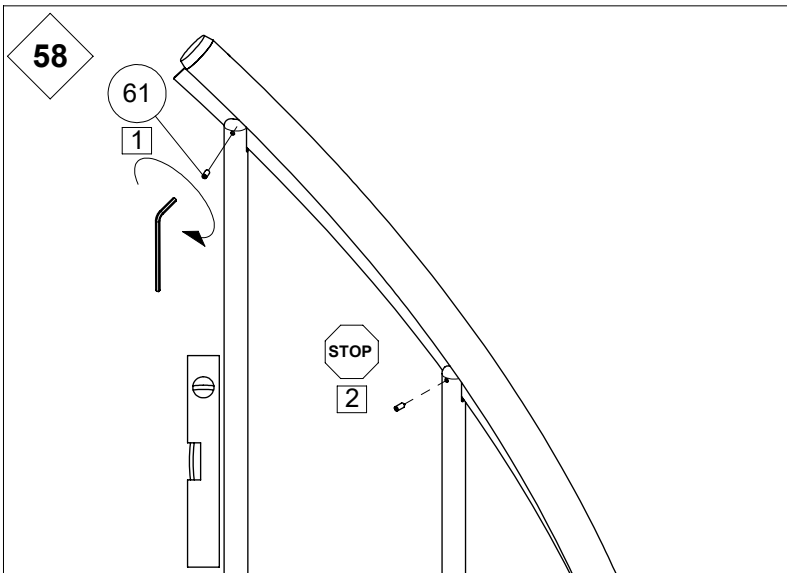

16' 4 <sup>3</sup> / <sub>4</sub> " [5 m]	22' 11 <sup>1</sup> / <sub>2</sub> " [7 m]
1,2 gl [4,5 l]	1,7 gl [6,4 l]

H<sub>2</sub>O  
195 °F  
[90 °C]

Min.  
4" [100mm]

69

**56**

When heating the handrail, please pay attention to the distance between the handrail and the hot air gun. If the contact between the hot air gun and the handrail is too close or too hot there is a risk that the handrail will be deformed and/or burned.