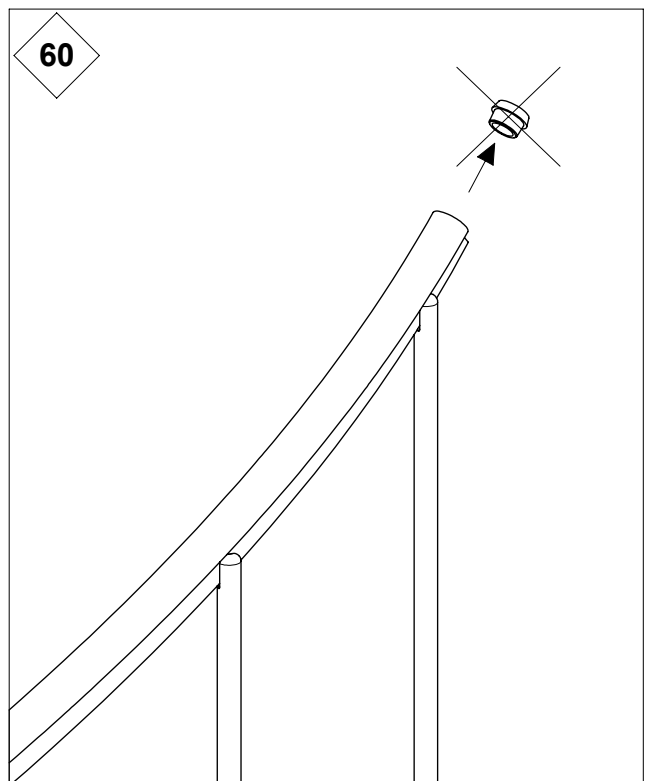

16' 4 <sup>3</sup> / <sub>4</sub> " [5 m]	22' 11 <sup>1</sup> / <sub>2</sub> " [7 m]
1,2 gl [4,5 l]	1,7 gl [6,4 l]

H<sub>2</sub>O  
195 °F  
[90 °C]

Min.  
4" [100mm]

69

**56**

When heating the handrail, please pay attention to the distance between the handrail and the hot air gun. If the contact between the hot air gun and the handrail is too close or too hot there is a risk that the handrail will be deformed and/or burned.