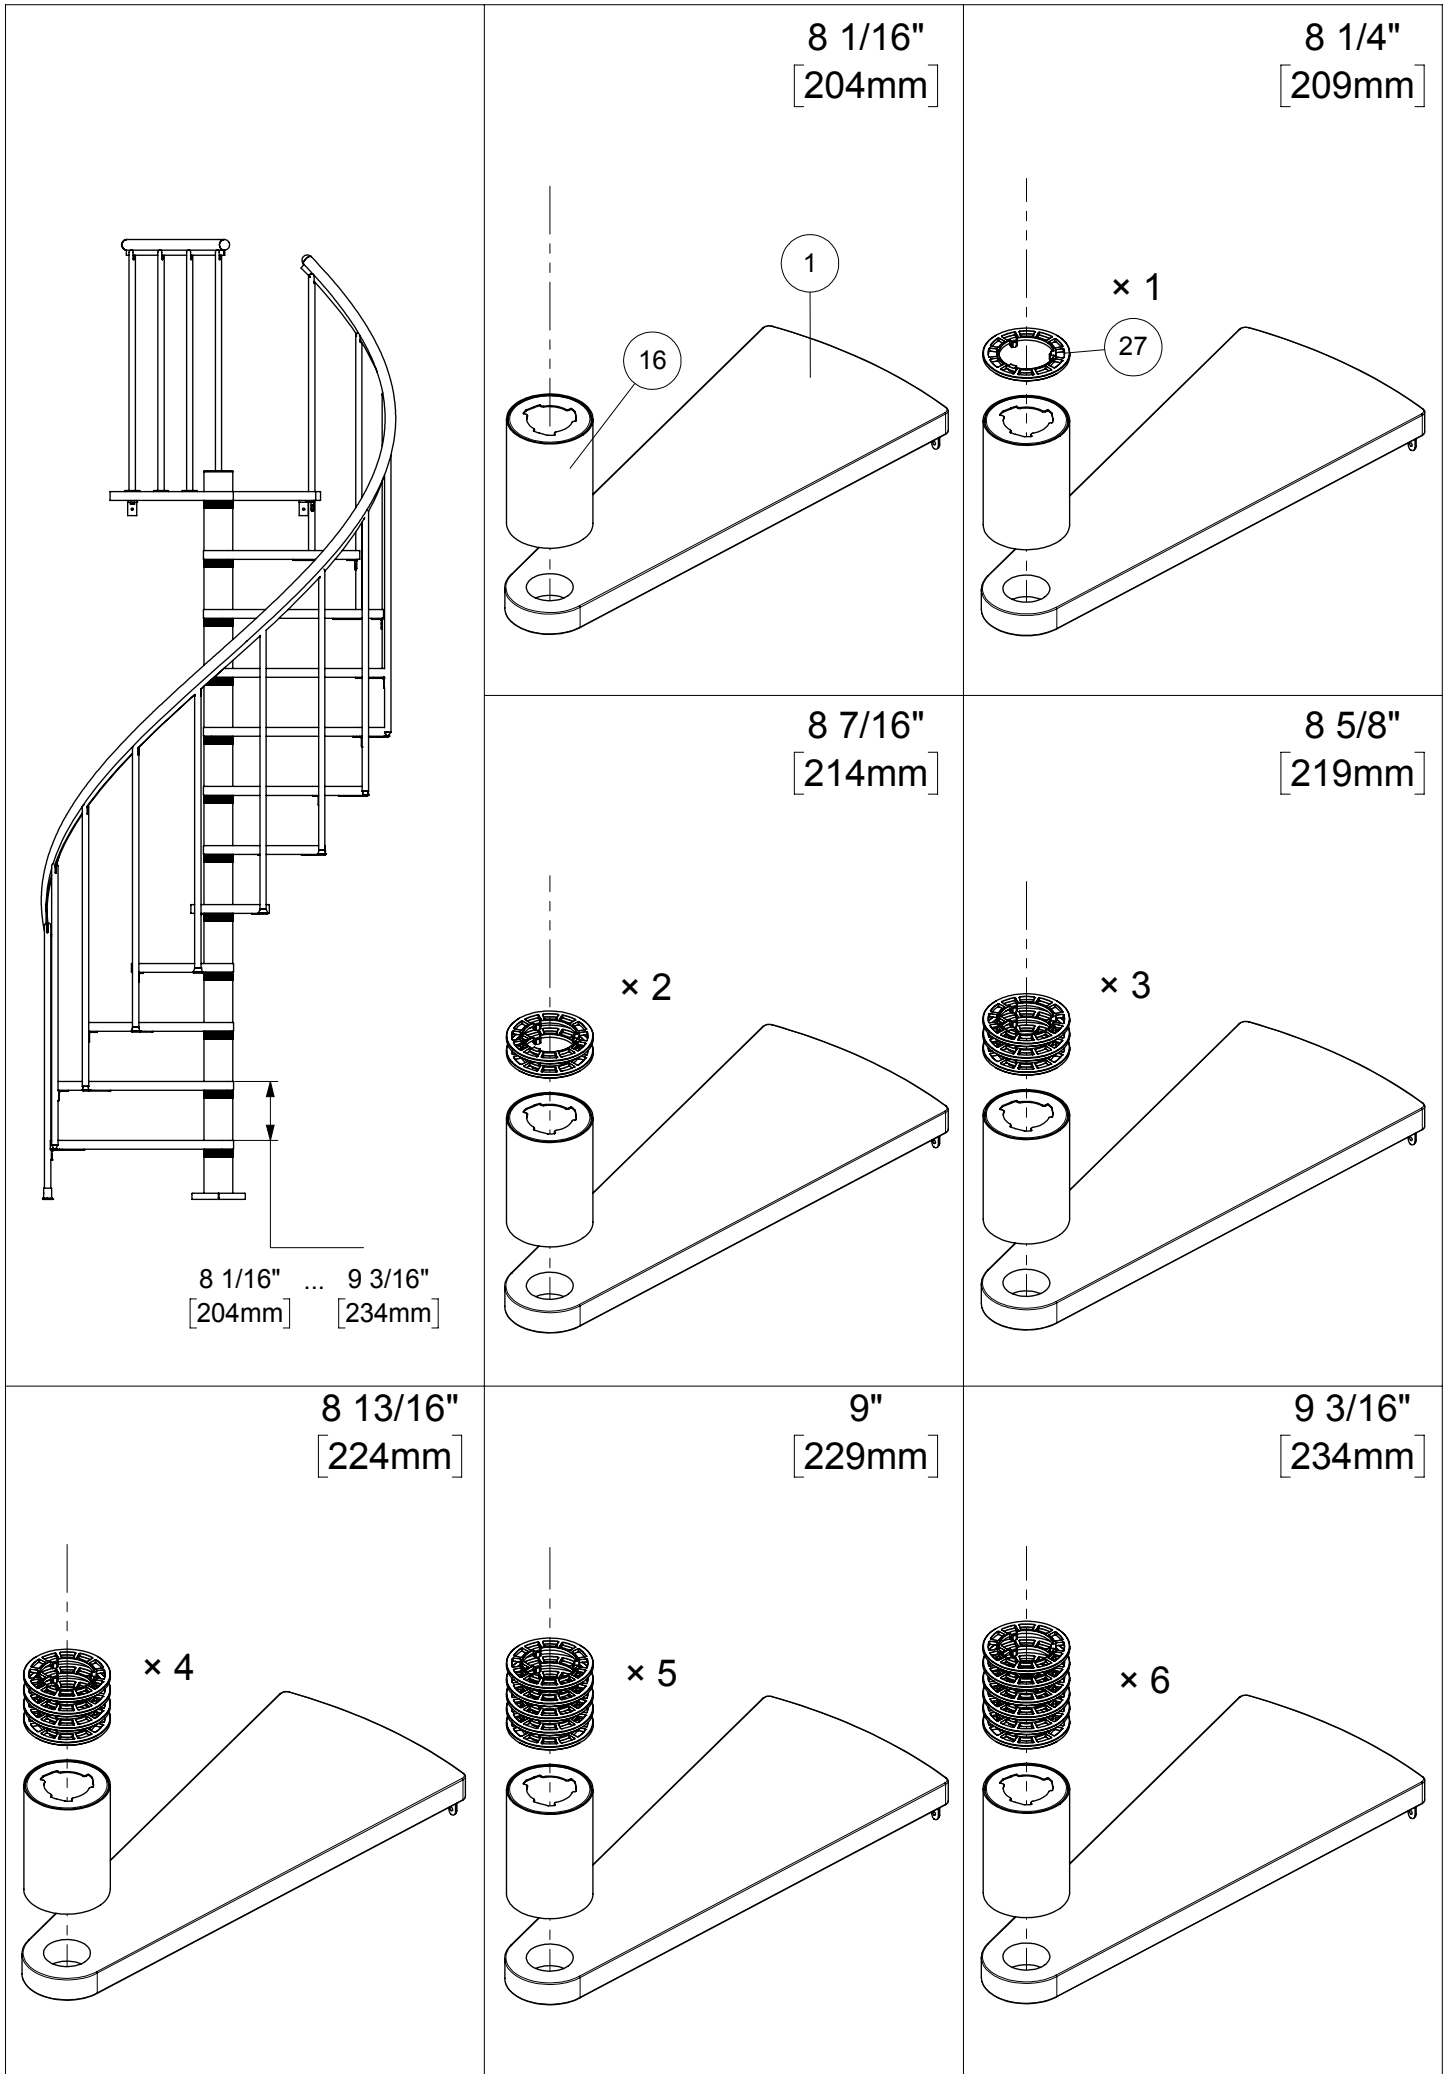

8 1/16"
[204mm]