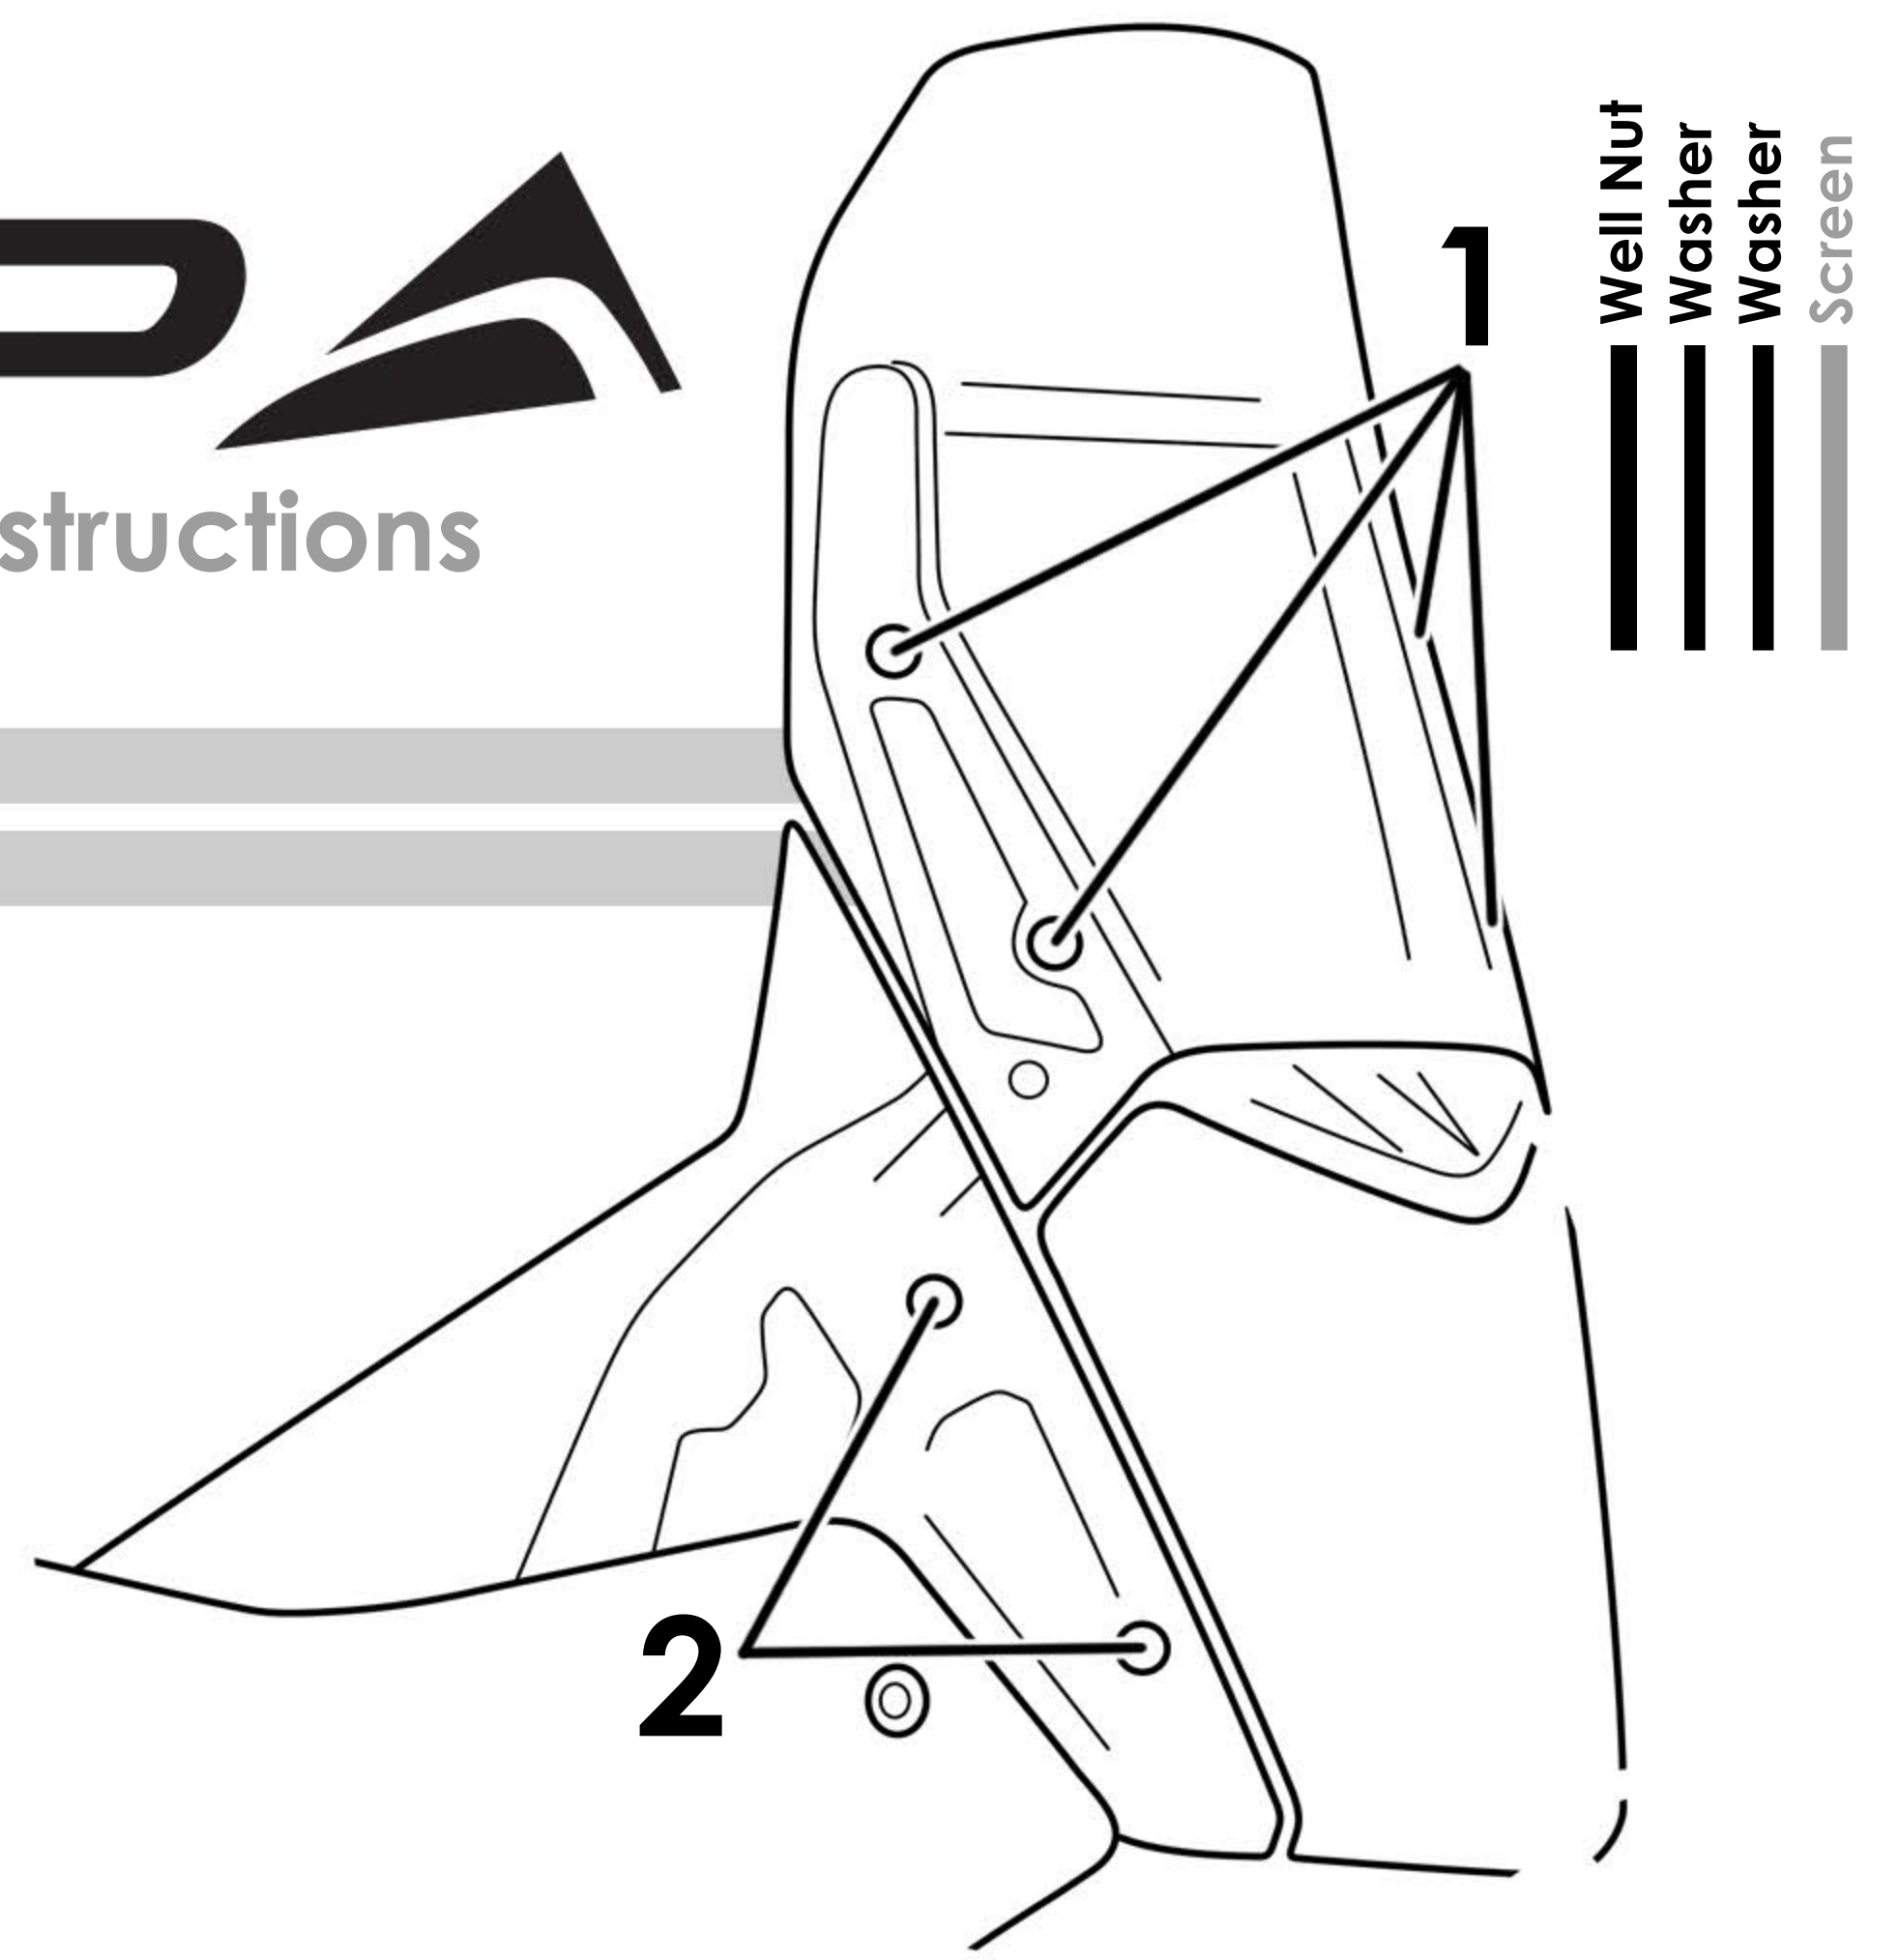

39205 Yamaha Ténéré 700 Screen Deflectors Fitting Instructions

Kit Includes:

2X Mouldings

8X Washers CWASM60003

- The Pyramid screen deflectors are a direct replacement of the OEM part on the bike. Simply remove the OEM part and refit the Pyramid screen deflectors in place.
- The washers supplied with the kit are used to reposition the OEM screen and align it with the Pyramid screen deflectors. Remove the OEM screen and fit 2 of each washer behind each mounting point.

sales@pyramid-plastics.co.uk
+44 (0)1427 677990
www.pyramid-plastics.co.uk

Follow us on social media and feel free to leave us a review!