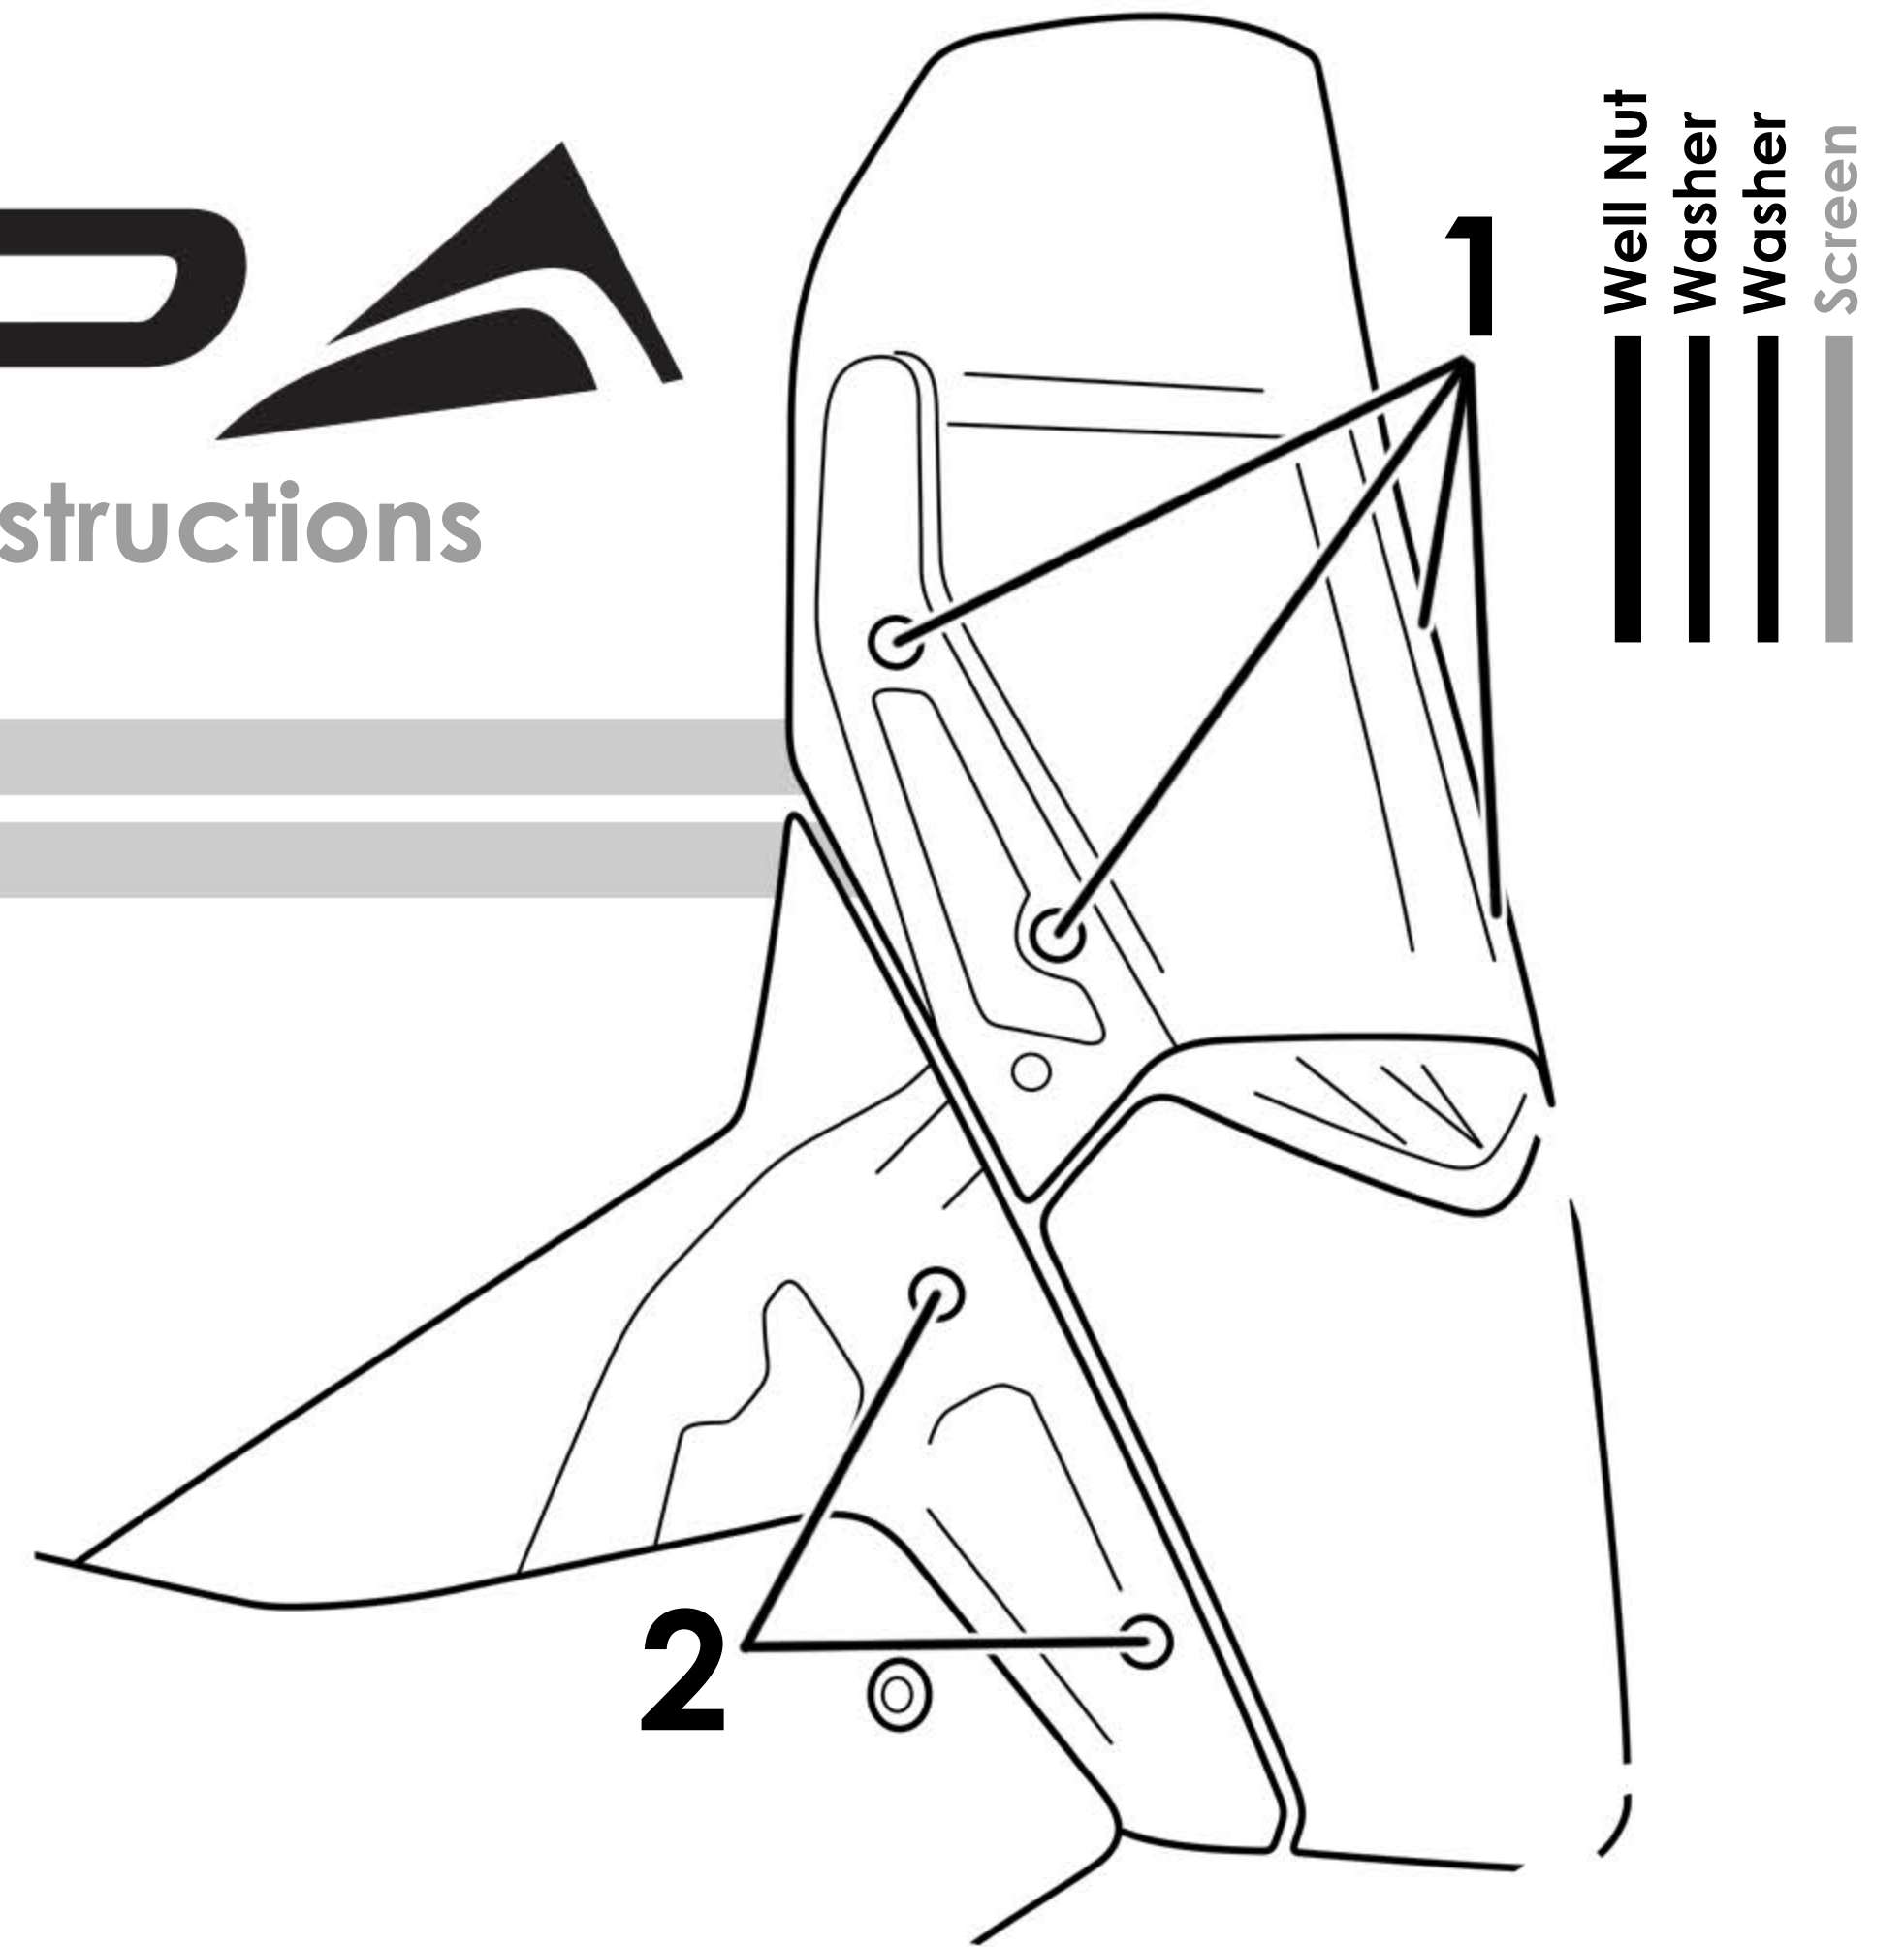

39205 Yamaha Ténéré 700 Screen Deflectors Fitting Instructions

Kit Includes:

2X Mouldings

8X Washers CWASM60003

- The Pyramid screen deflectors are a direct replacement of the OEM part on the bike. Simply remove the OEM part and refit the Pyramid screen deflectors in place.
- The washers supplied with the kit are used to reposition the OEM screen and align it with the Pyramid screen deflectors. Remove the OEM screen and fit 2 of each washer behind each mounting point.

sales@pyramid-plastics.co.uk
+44 (0)1427 677990
www.pyramid-plastics.co.uk

Follow us on social media and feel free to leave us a review!