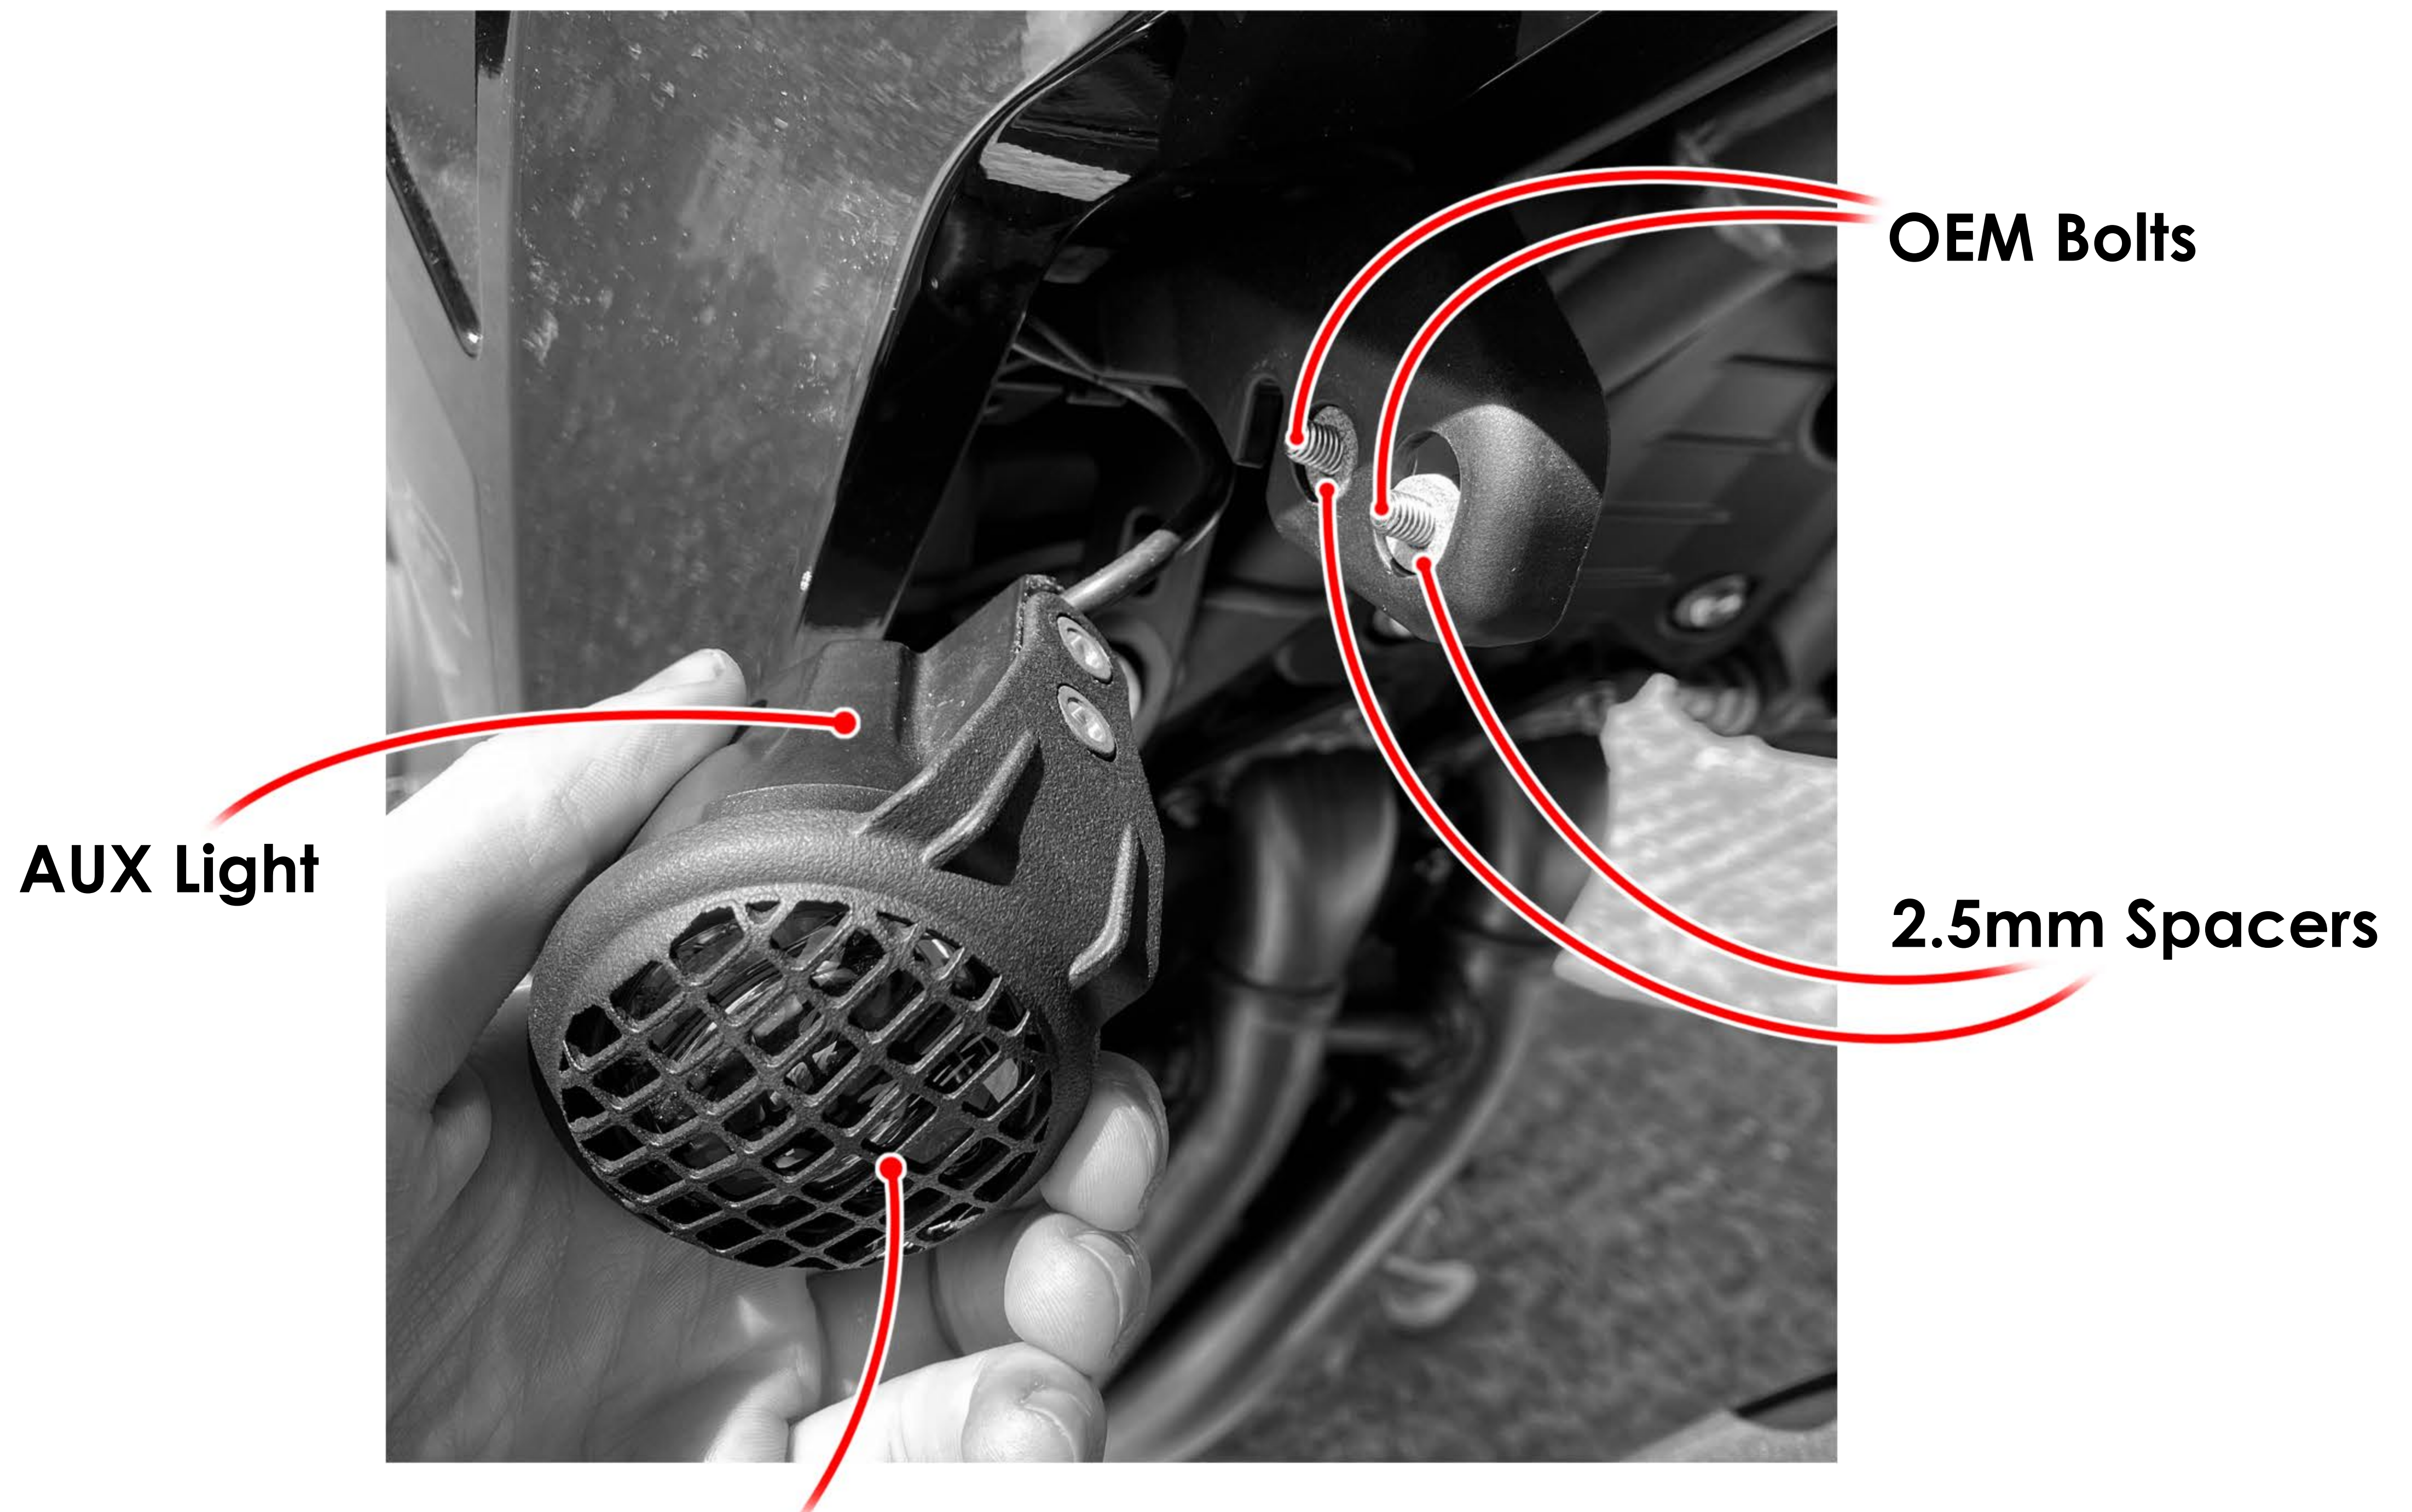

36565 Triumph Tiger 1200 AUX Headlight Guards Fitting Instructions

2X	Headlight Guards (Pair)	C36565
4X	2.5mm Spacer	CSPAM50005

- This Pyramid headlight guard is quick and easy to fit.
- Temporarily remove the AUX lights left and right side.
- Fit the headlight guards in conjunction with the AUX lights as shown below.
- Check fixings periodically.