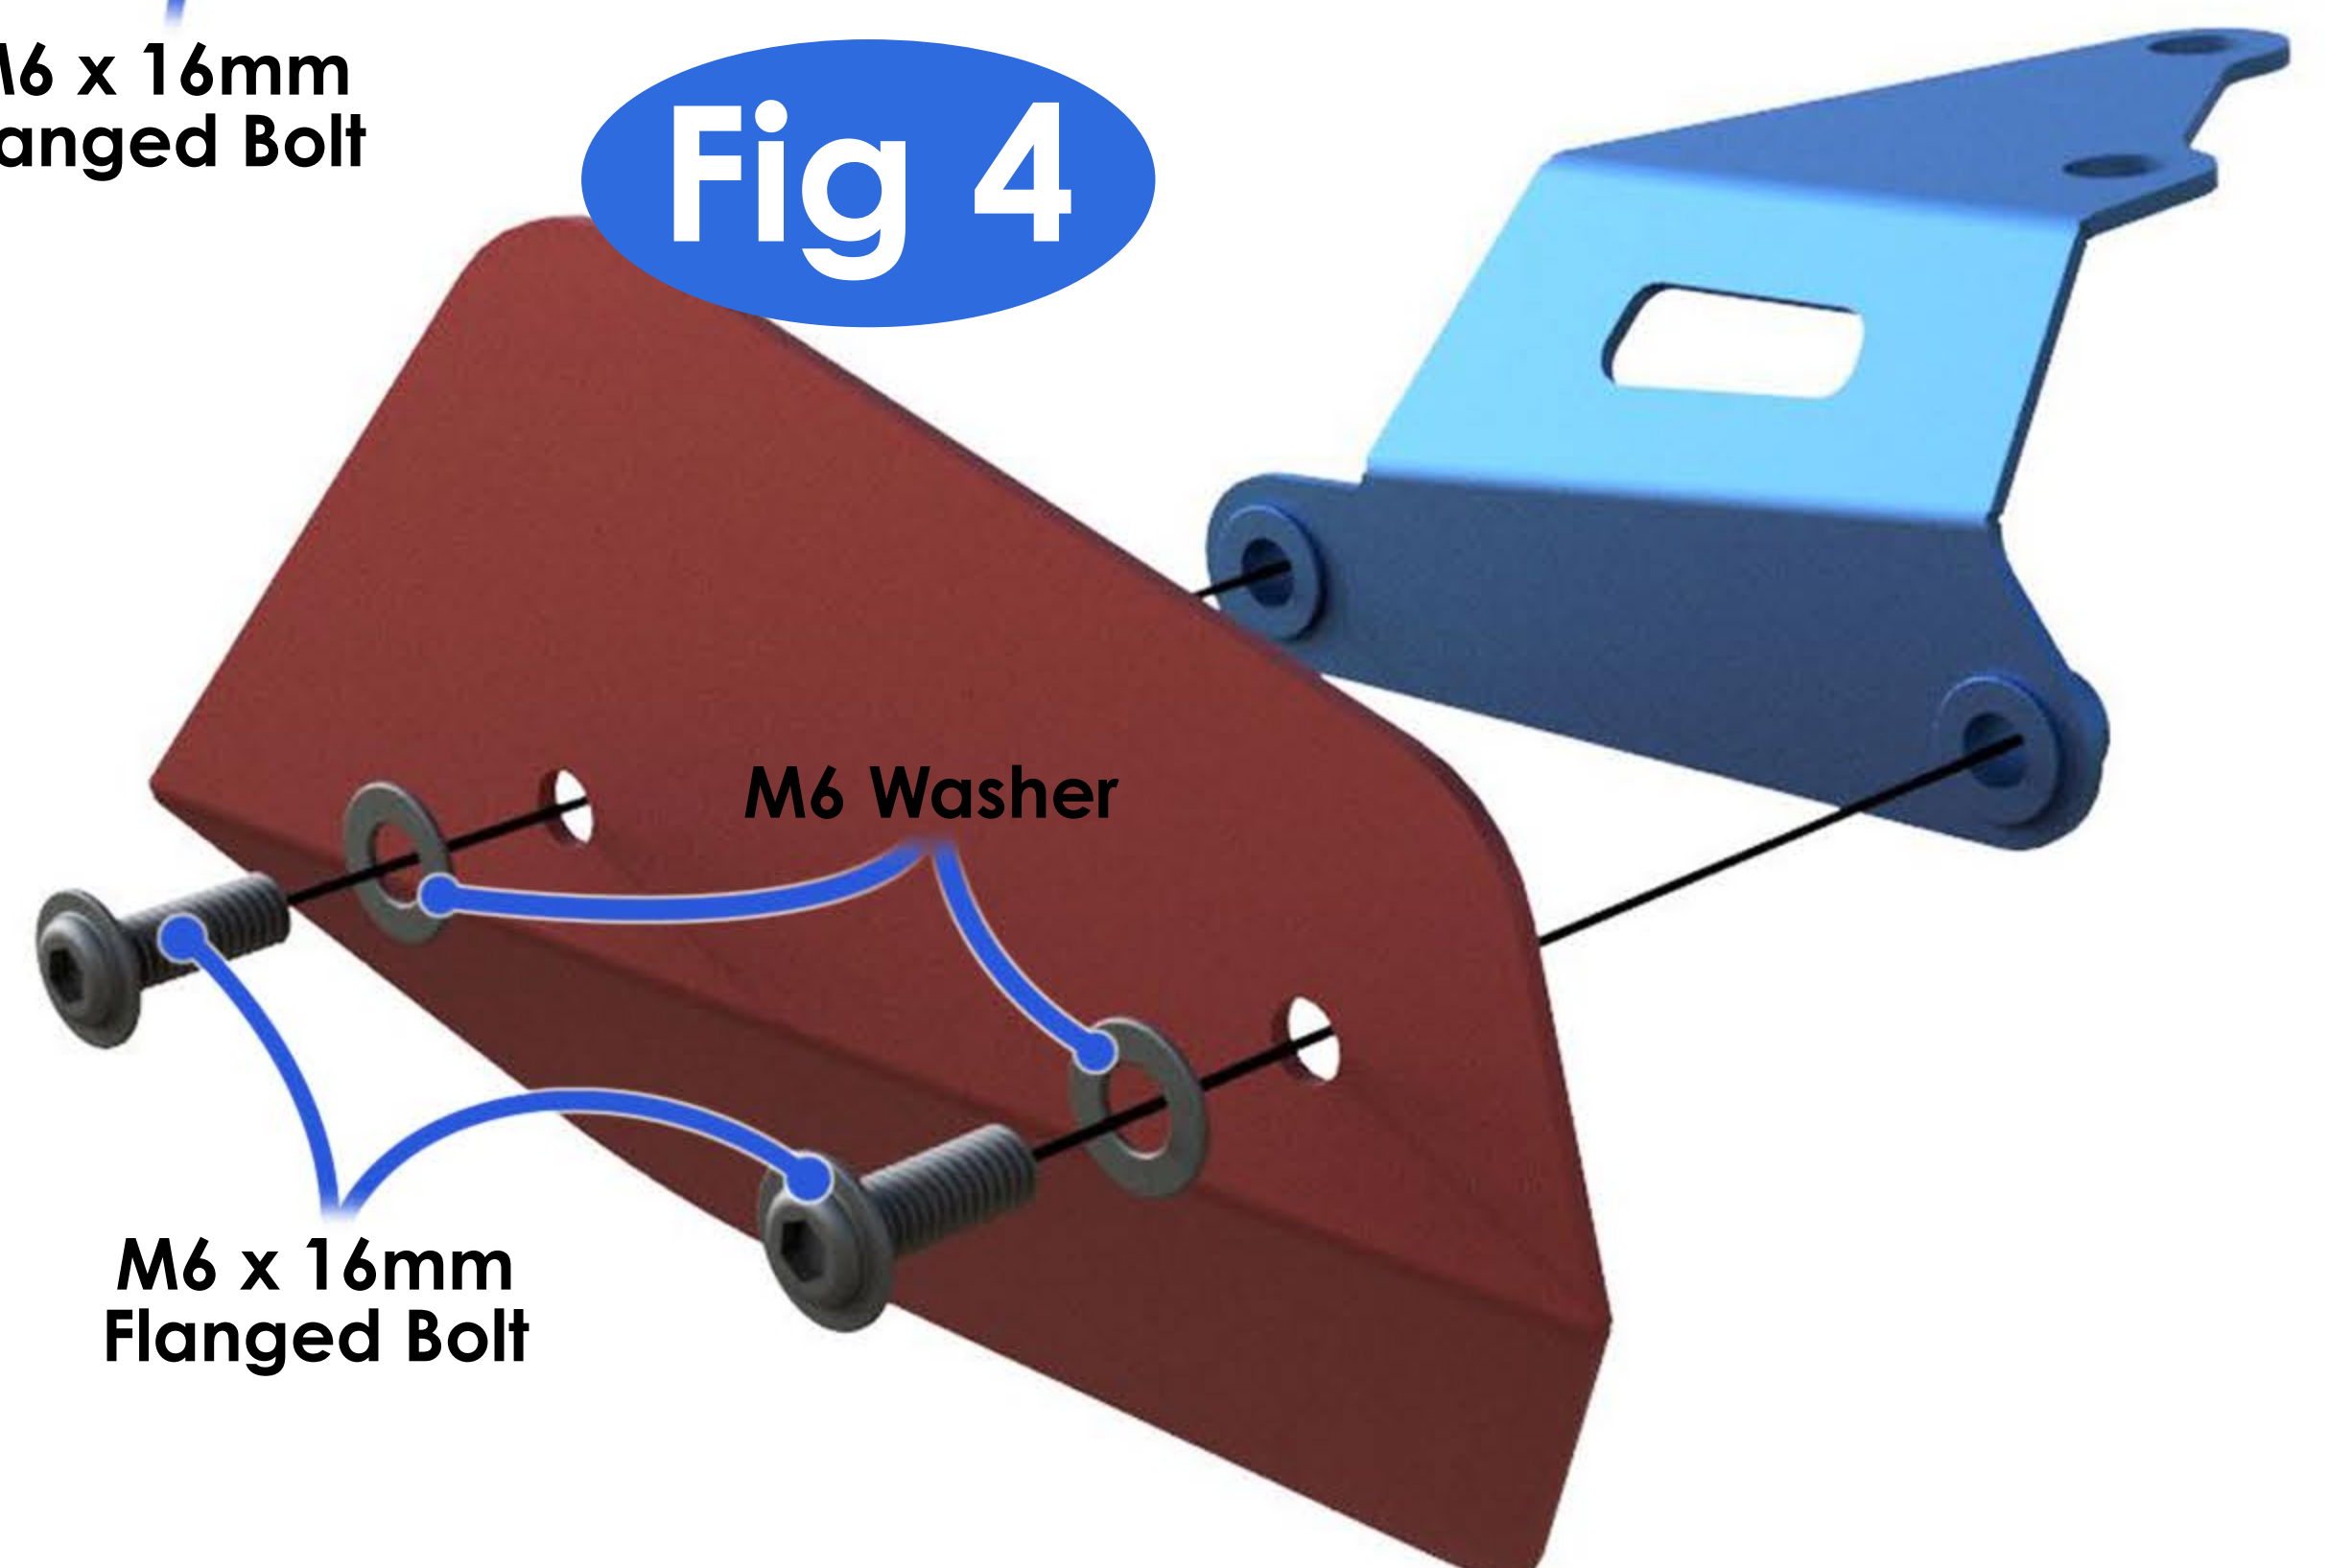

36540 Triumph Tiger 1200 Lower Deflectors Fitting Instructions

Kit Includes:

2X	C36540	Lower Deflectors
2X	CFK36540	Brackets
4X	CBOLM60008	M6 x 16mm Flanged Bolt
4X	CWASM60003	M6 Washer
4X	CPNUT0001 Pre-fitted by Pyramid	Aluminium Nut

Pyramid advise the use of thread-locking fluid on all mountings.

The Pyramid lower deflectors are simple to fit.

Attach the brackets supplied using the OEM bolts on the bike (see **Fig 1** for LHS & **Fig 2** for RHS).

Fit the deflector plates to the brackets using the fittings supplied (see **Fig 3** for LHS & **4** for RHS).

Check fittings periodically.

Any questions?
sales@pyramid-plastics.co.uk
+44 (0)1427 677990
www.pyramid-plastics.co.uk

Follow us on social media and
feel free to leave us a review!