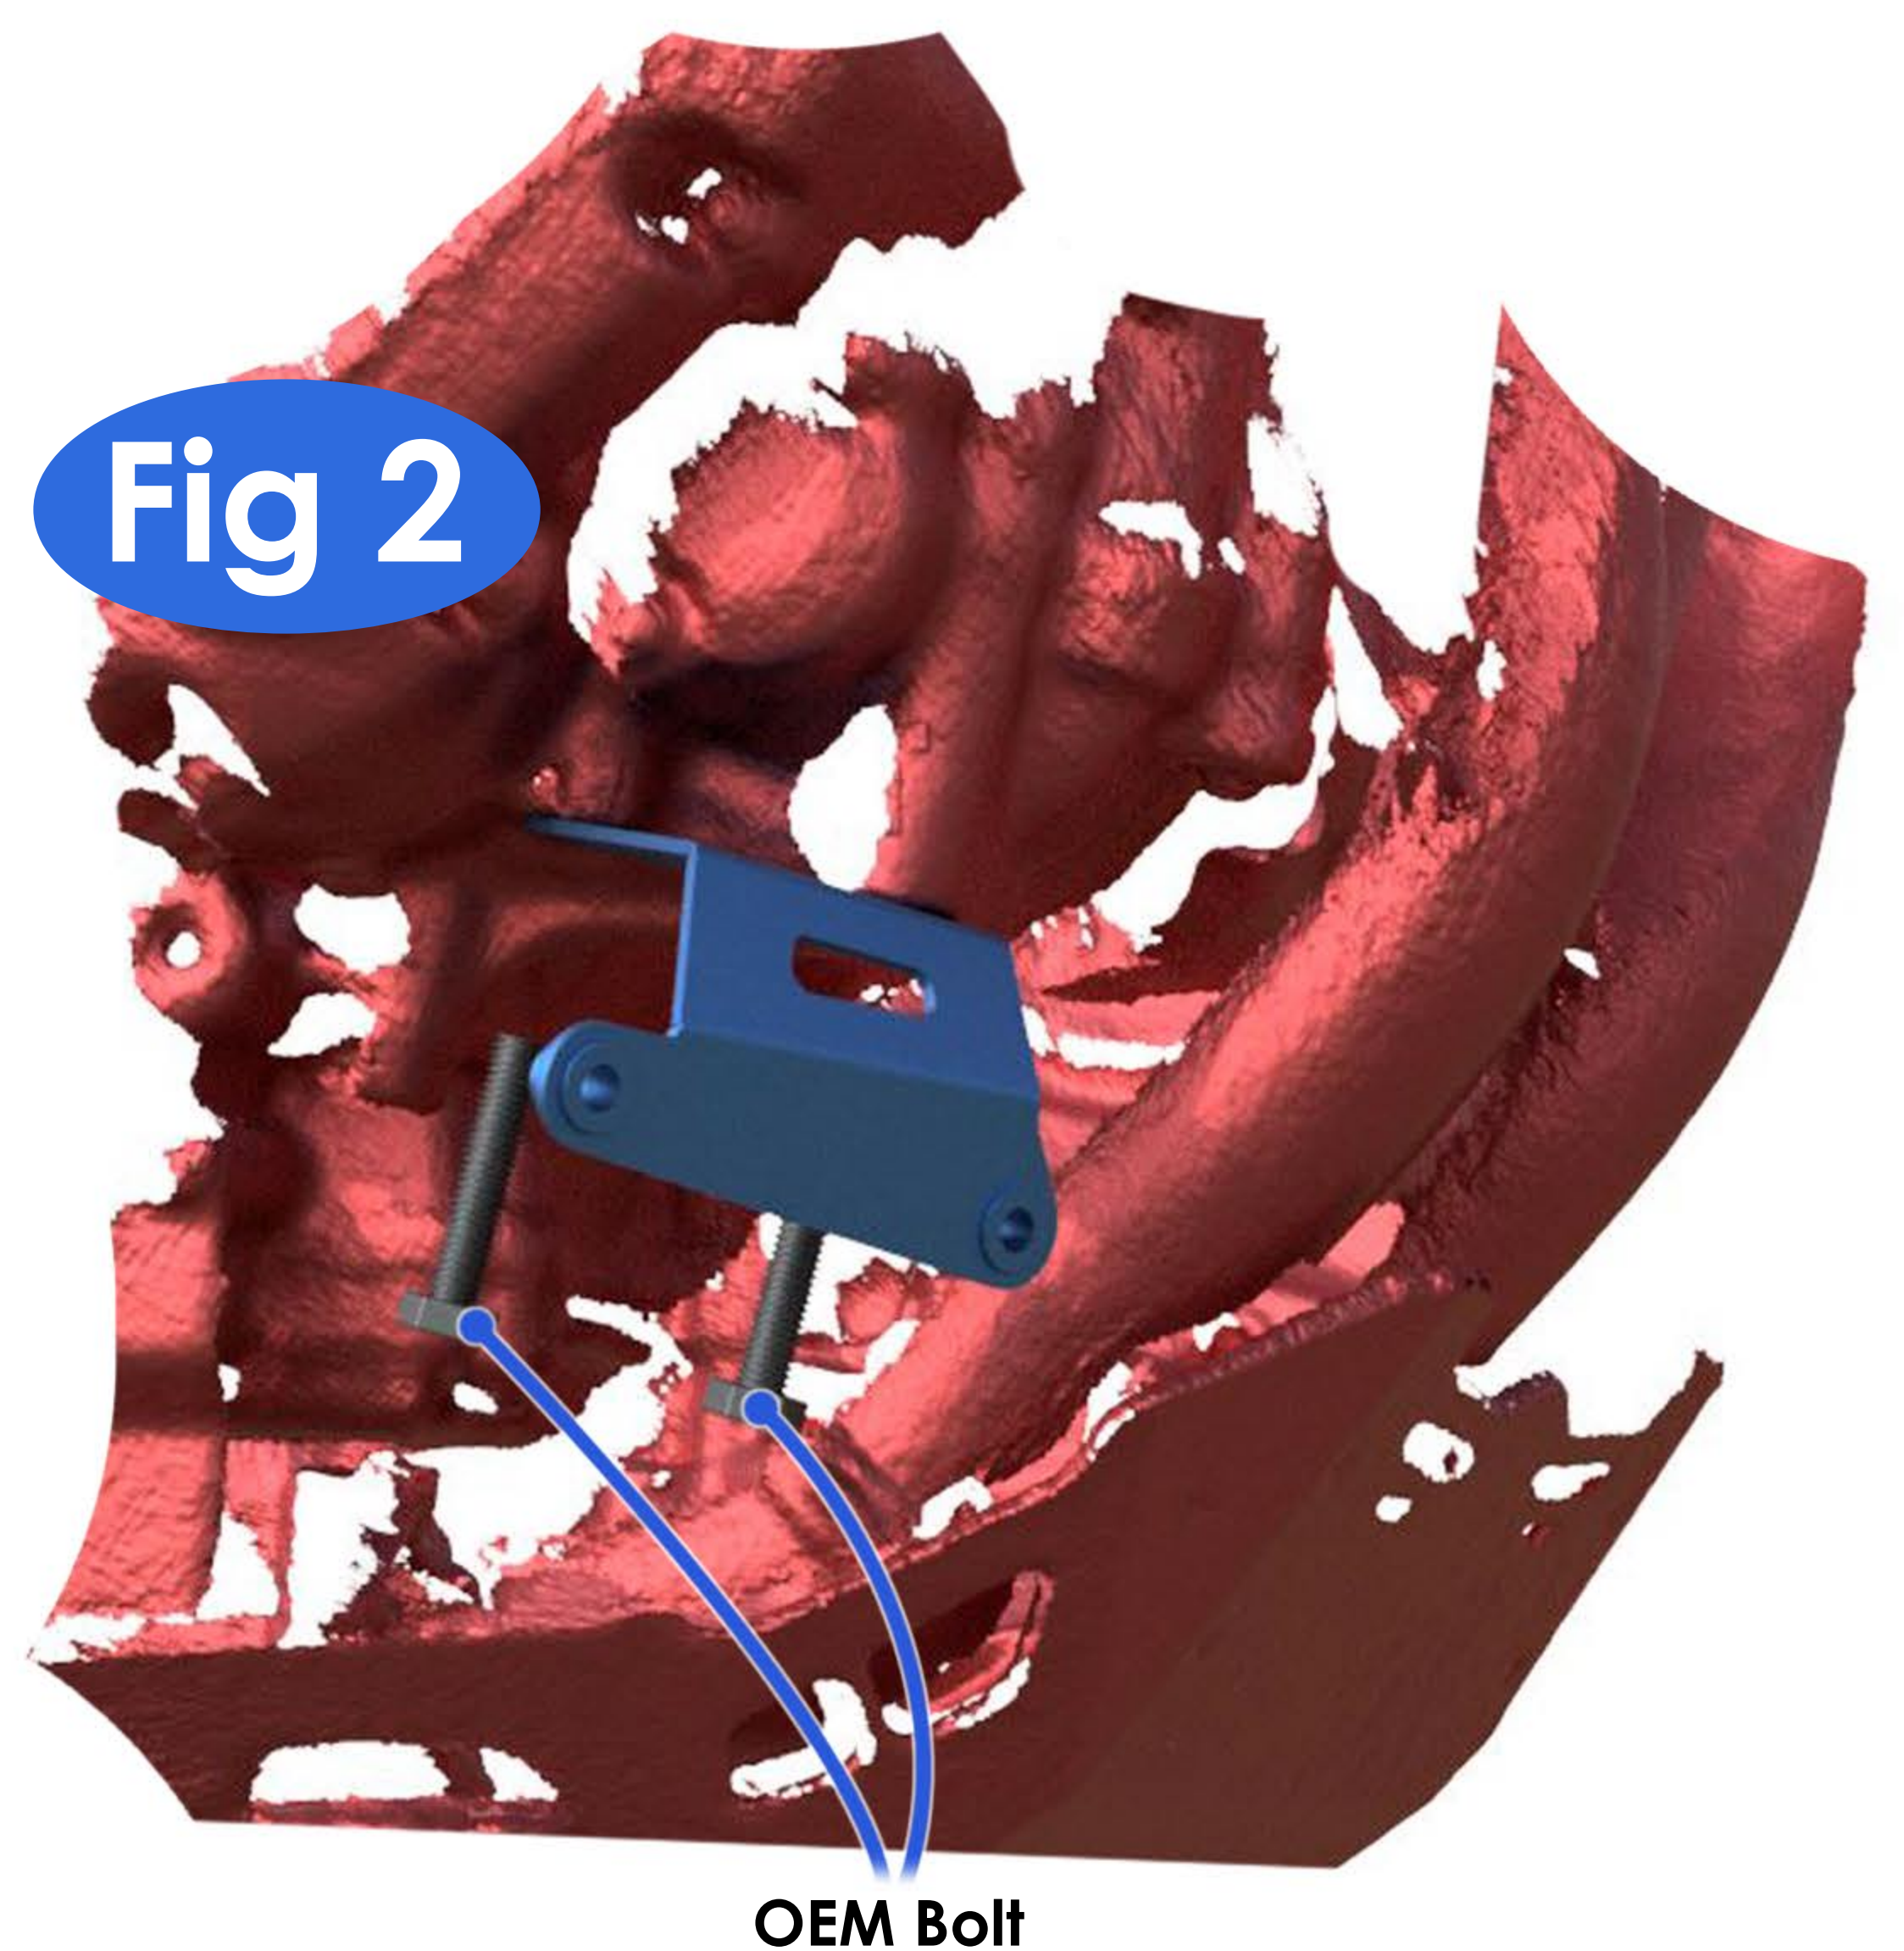

36540 Triumph Tiger 1200 Lower Deflectors Fitting Instructions

Kit Includes:

2X	C36540	Lower Deflectors
2X	CFK36540	Brackets
4X	CBOLM60008	M6 x 16mm Flanged Bolt
4X	CWASM60003	M6 Washer
4X	CPNUT0001 Pre-fitted by Pyramid	Aluminium Nut

Pyramid advise the use of thread-locking fluid on all mountings.

The Pyramid lower deflectors are simple to fit.

Attach the brackets supplied using the OEM bolts on the bike (see **Fig 1** for LHS & **Fig 2** for RHS).

Fit the deflector plates to the brackets using the fittings supplied (see **Fig 3** for LHS & **4** for RHS).

Check fittings periodically.

Any questions?
sales@pyramid-plastics.co.uk
+44 (0)1427 677990
www.pyramid-plastics.co.uk

Follow us on social media and
feel free to leave us a review!