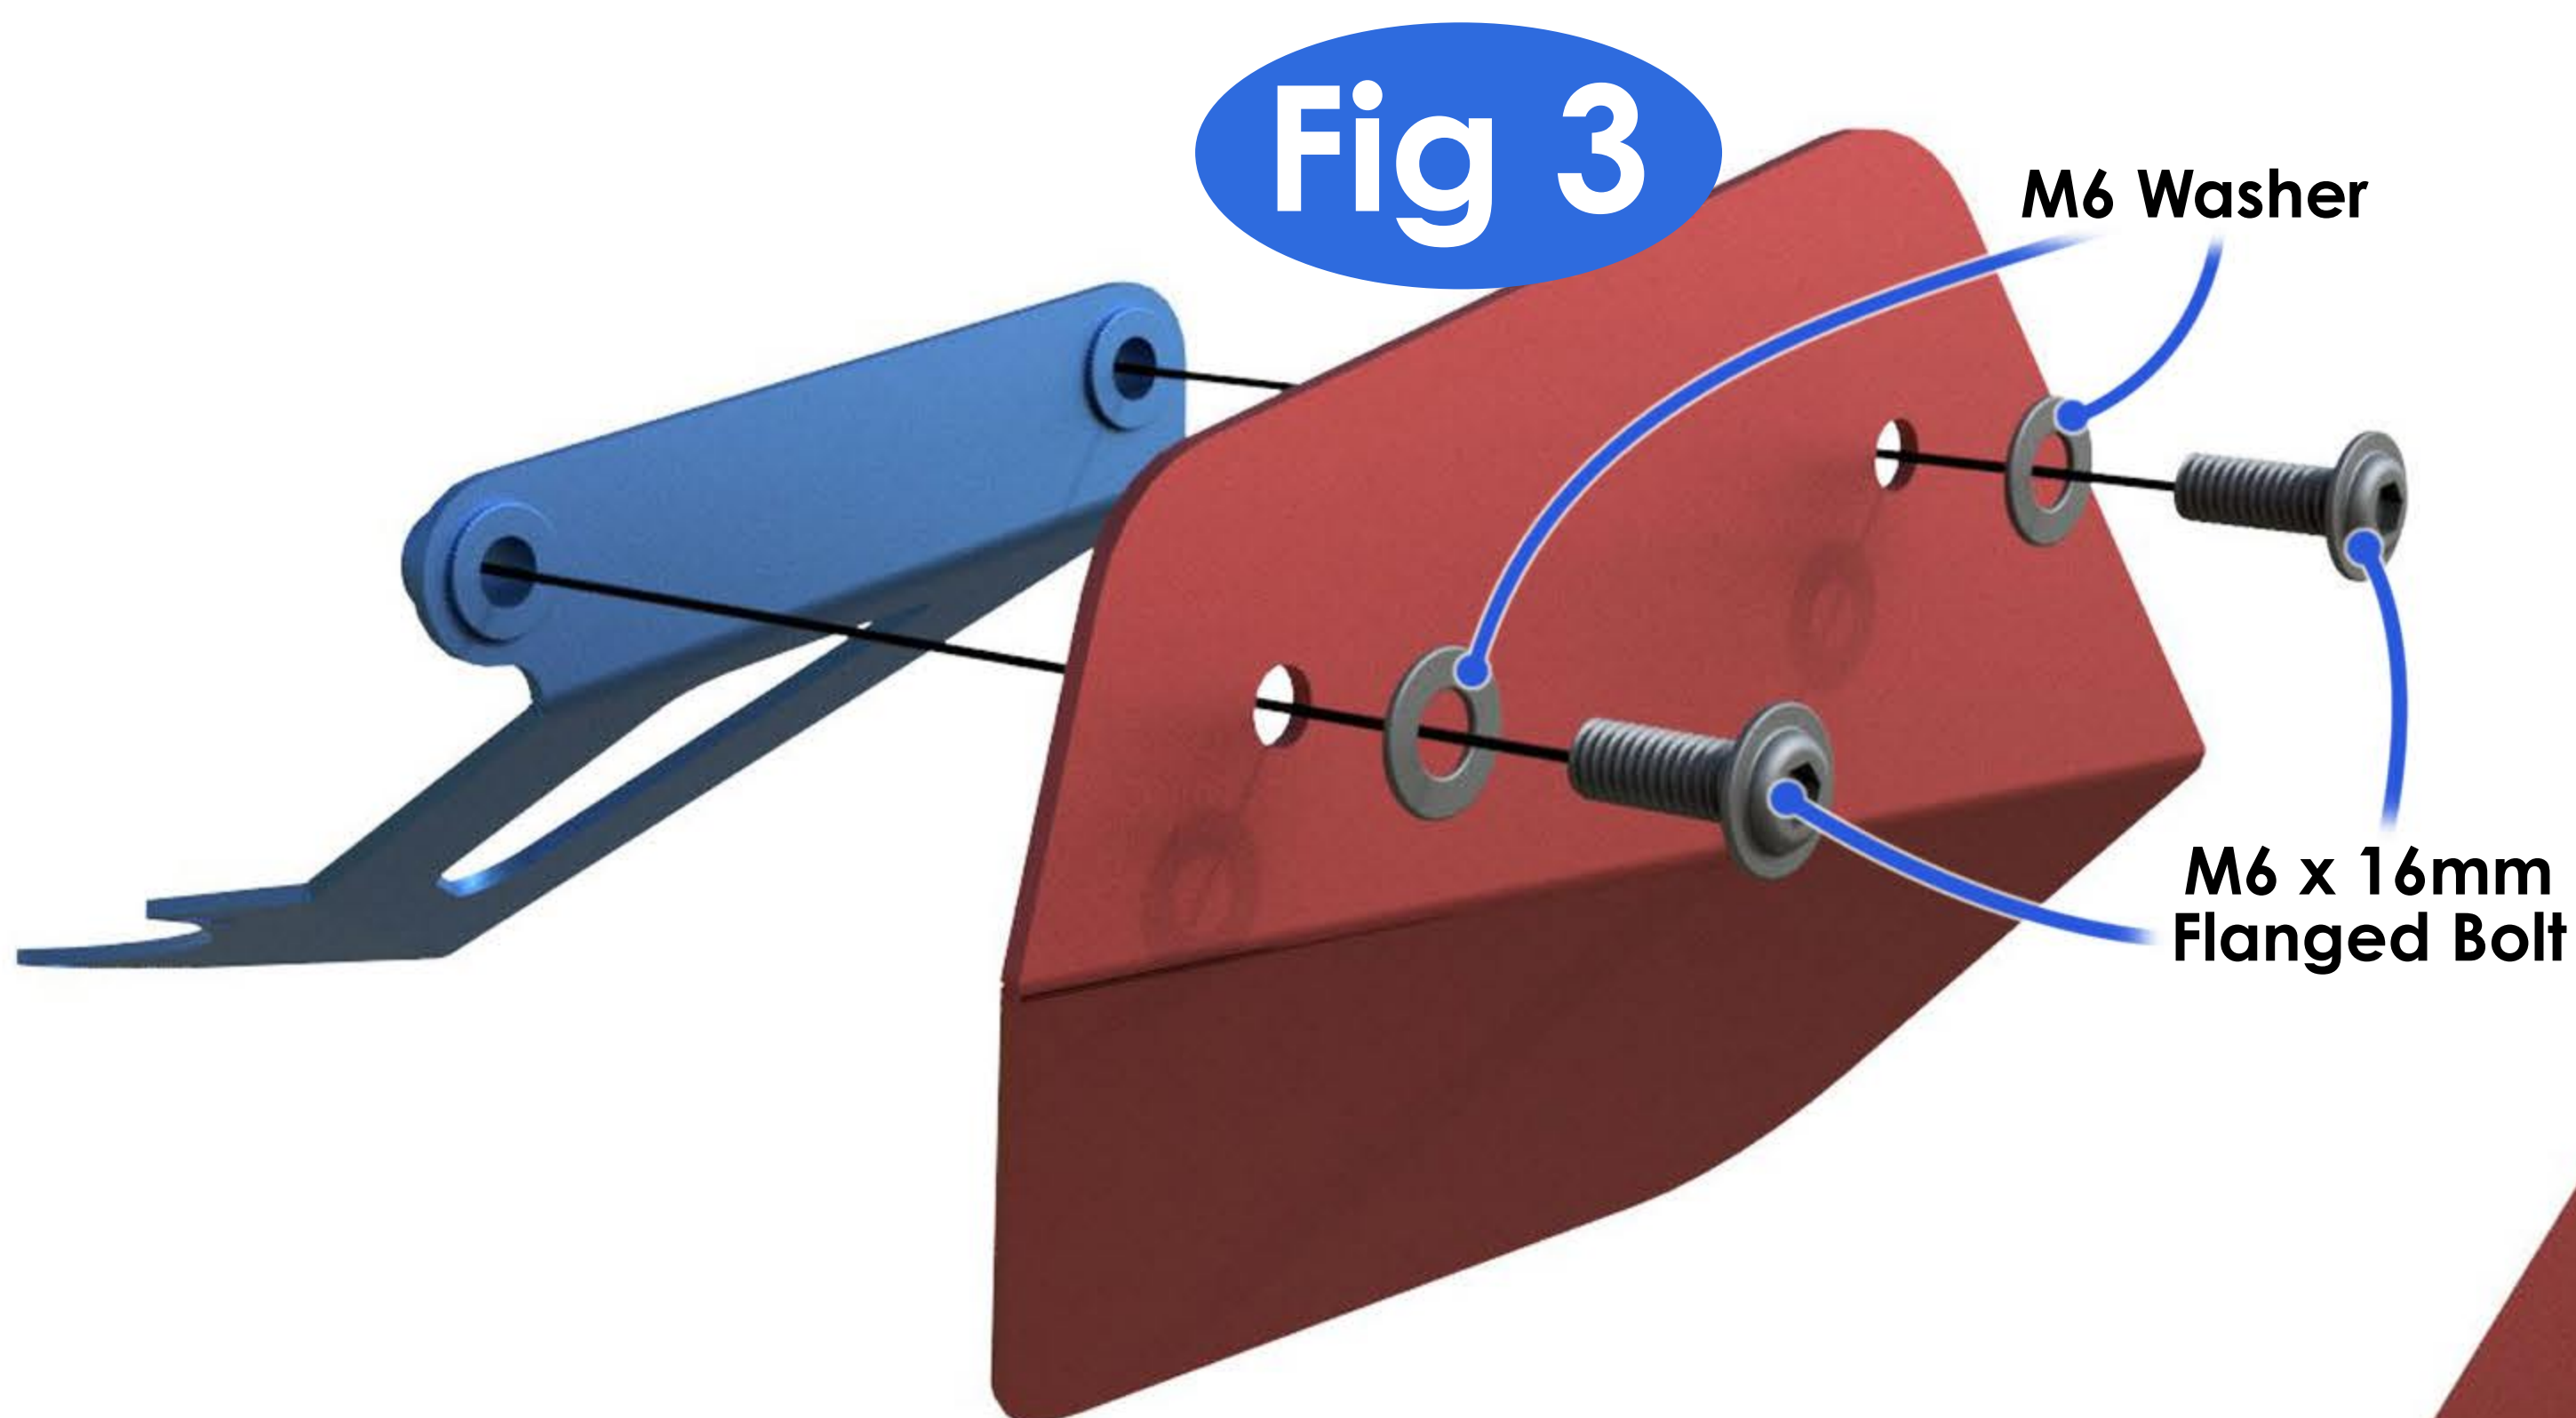

36540 Triumph Tiger 1200 Lower Deflectors Fitting Instructions

Kit Includes:

2X	C36540	Lower Deflectors
2X	CFK36540	Brackets
4X	CBOLM60008	M6 x 16mm Flanged Bolt
4X	CWASM60003	M6 Washer
4X	CPNUT0001 Pre-fitted by Pyramid	Aluminium Nut

Pyramid advise the use of thread-locking fluid on all mountings.

The Pyramid lower deflectors are simple to fit.

Attach the brackets supplied using the OEM bolts on the bike (see **Fig 1** for LHS & **Fig 2** for RHS).

Fit the deflector plates to the brackets using the fittings supplied (see **Fig 3** for LHS & **4** for RHS).

Check fittings periodically.

Any questions?
sales@pyramid-plastics.co.uk
+44 (0)1427 677990
www.pyramid-plastics.co.uk

Follow us on social media and
feel free to leave us a review!