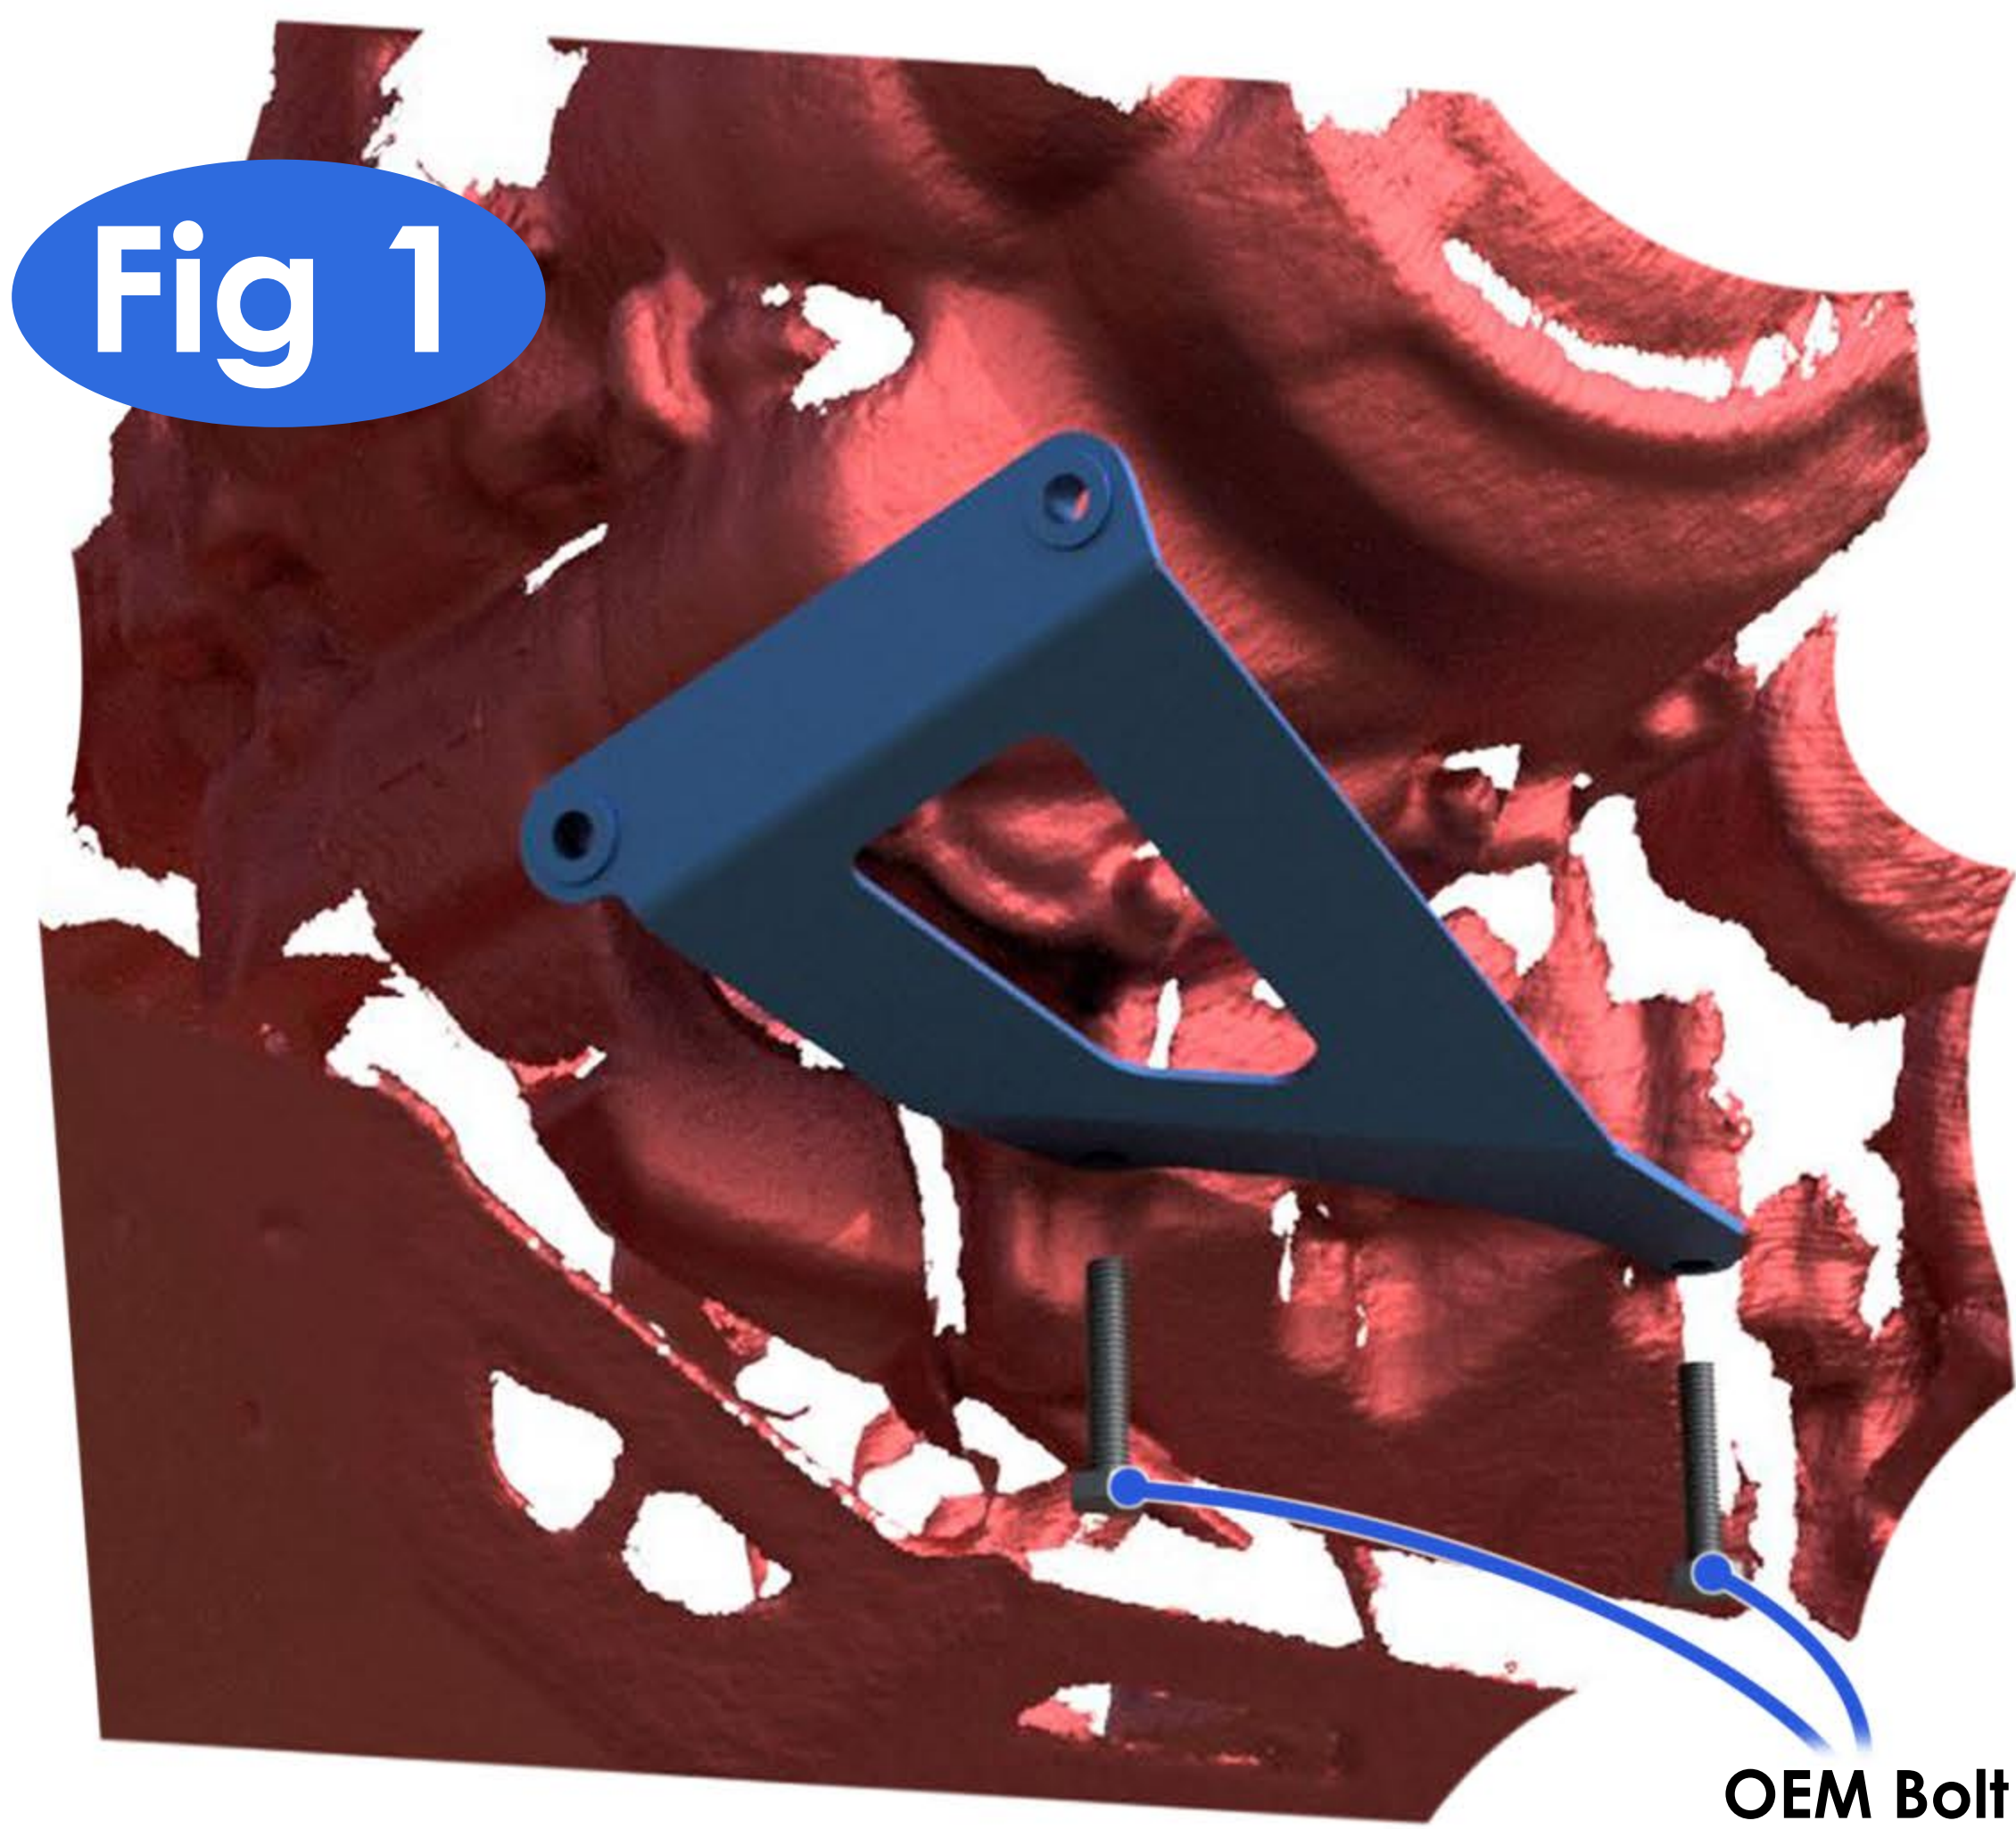

36540 Triumph Tiger 1200 Lower Deflectors Fitting Instructions

Kit Includes:

2X	C36540	Lower Deflectors
2X	CFK36540	Brackets
4X	CBOLM60008	M6 x 16mm Flanged Bolt
4X	CWASM60003	M6 Washer
4X	CPNUT0001 Pre-fitted by Pyramid	Aluminium Nut

Pyramid advise the use of thread-locking fluid on all mountings.

The Pyramid lower deflectors are simple to fit.

Attach the brackets supplied using the OEM bolts on the bike (see **Fig 1** for LHS & **Fig 2** for RHS).

Fit the deflector plates to the brackets using the fittings supplied (see **Fig 3** for LHS & **4** for RHS).

Check fittings periodically.

Any questions?
sales@pyramid-plastics.co.uk
+44 (0)1427 677990
www.pyramid-plastics.co.uk

Follow us on social media and
feel free to leave us a review!