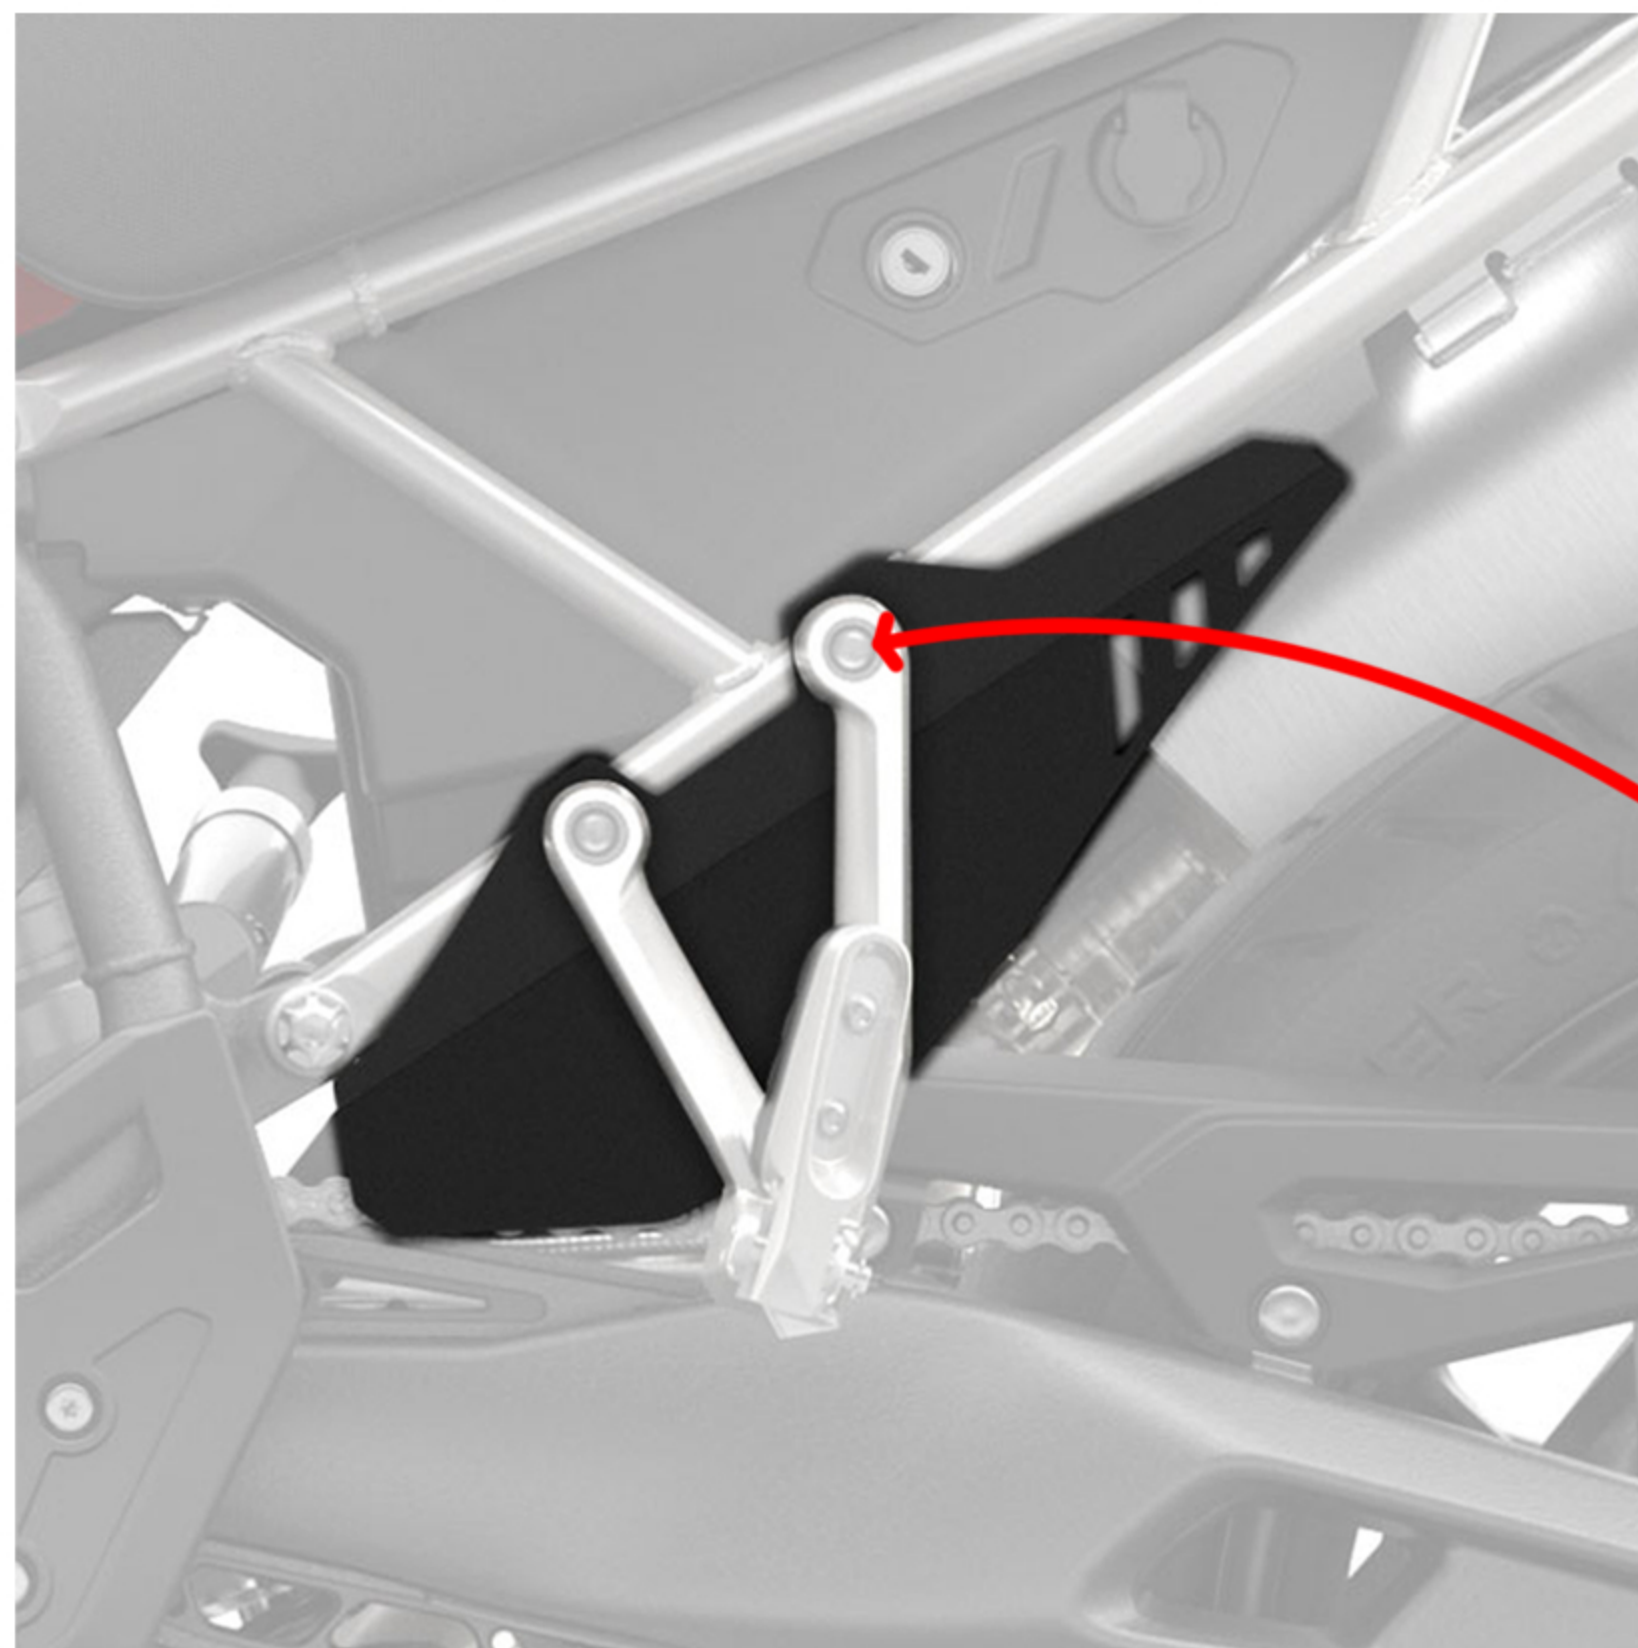

PYRAMID

35600 Triumph Tiger 900 Infill Panel Fitting Instructions

Kit includes:

1X Infill Panel C35600

- The Pyramid Infill Panel is simple to fit. Remove the two bolts holding the rear footpeg on the right-hand side. The Pyramid Infill Panel is then fitted behind the footpeg. Refit the two bolts.
- Check fixings periodically.

Kit includes:

1X Infill Panel C35600

- The Pyramid Infill Panel is simple to fit. Remove the two bolts holding the rear footpeg on the right-hand side. The Pyramid Infill Panel is then fitted behind the footpeg. Refit the two bolts.
- Check fixings periodically.