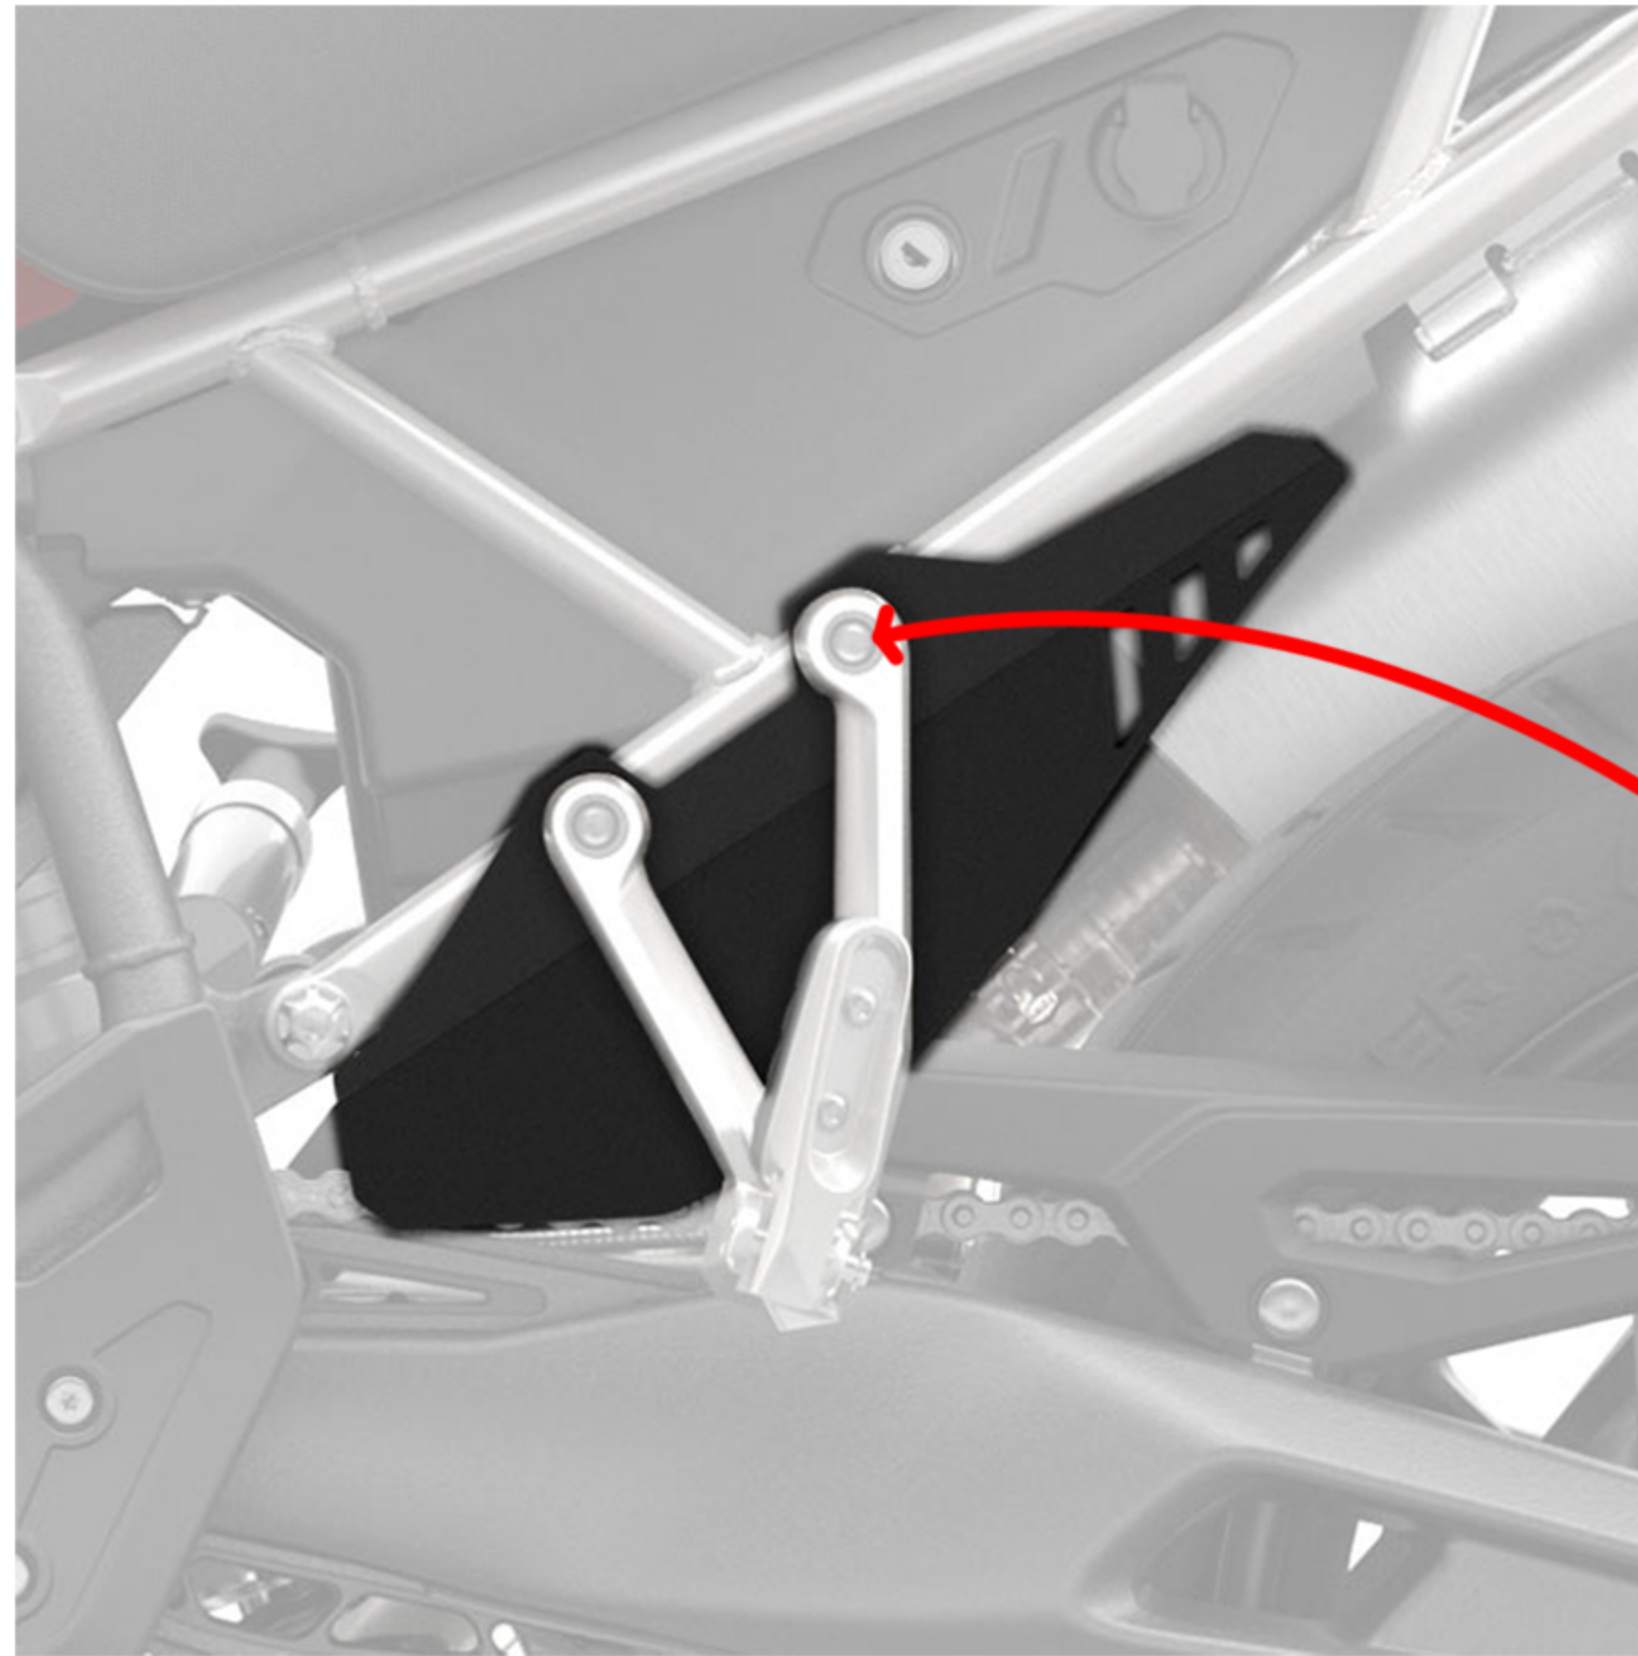

PYRAMID

35600 Triumph Tiger 900 Infill Panel Fitting Instructions

Kit includes:

1X Infill Panel C35600

- The Pyramid Infill Panel is simple to fit. Remove the two bolts holding the rear footpeg on the right-hand side. The Pyramid Infill Panel is then fitted behind the footpeg. Refit the two bolts.
- Check fixings periodically.

Kit includes:

1X Infill Panel C35600

- The Pyramid Infill Panel is simple to fit. Remove the two bolts holding the rear footpeg on the right-hand side. The Pyramid Infill Panel is then fitted behind the footpeg. Refit the two bolts.
- Check fixings periodically.