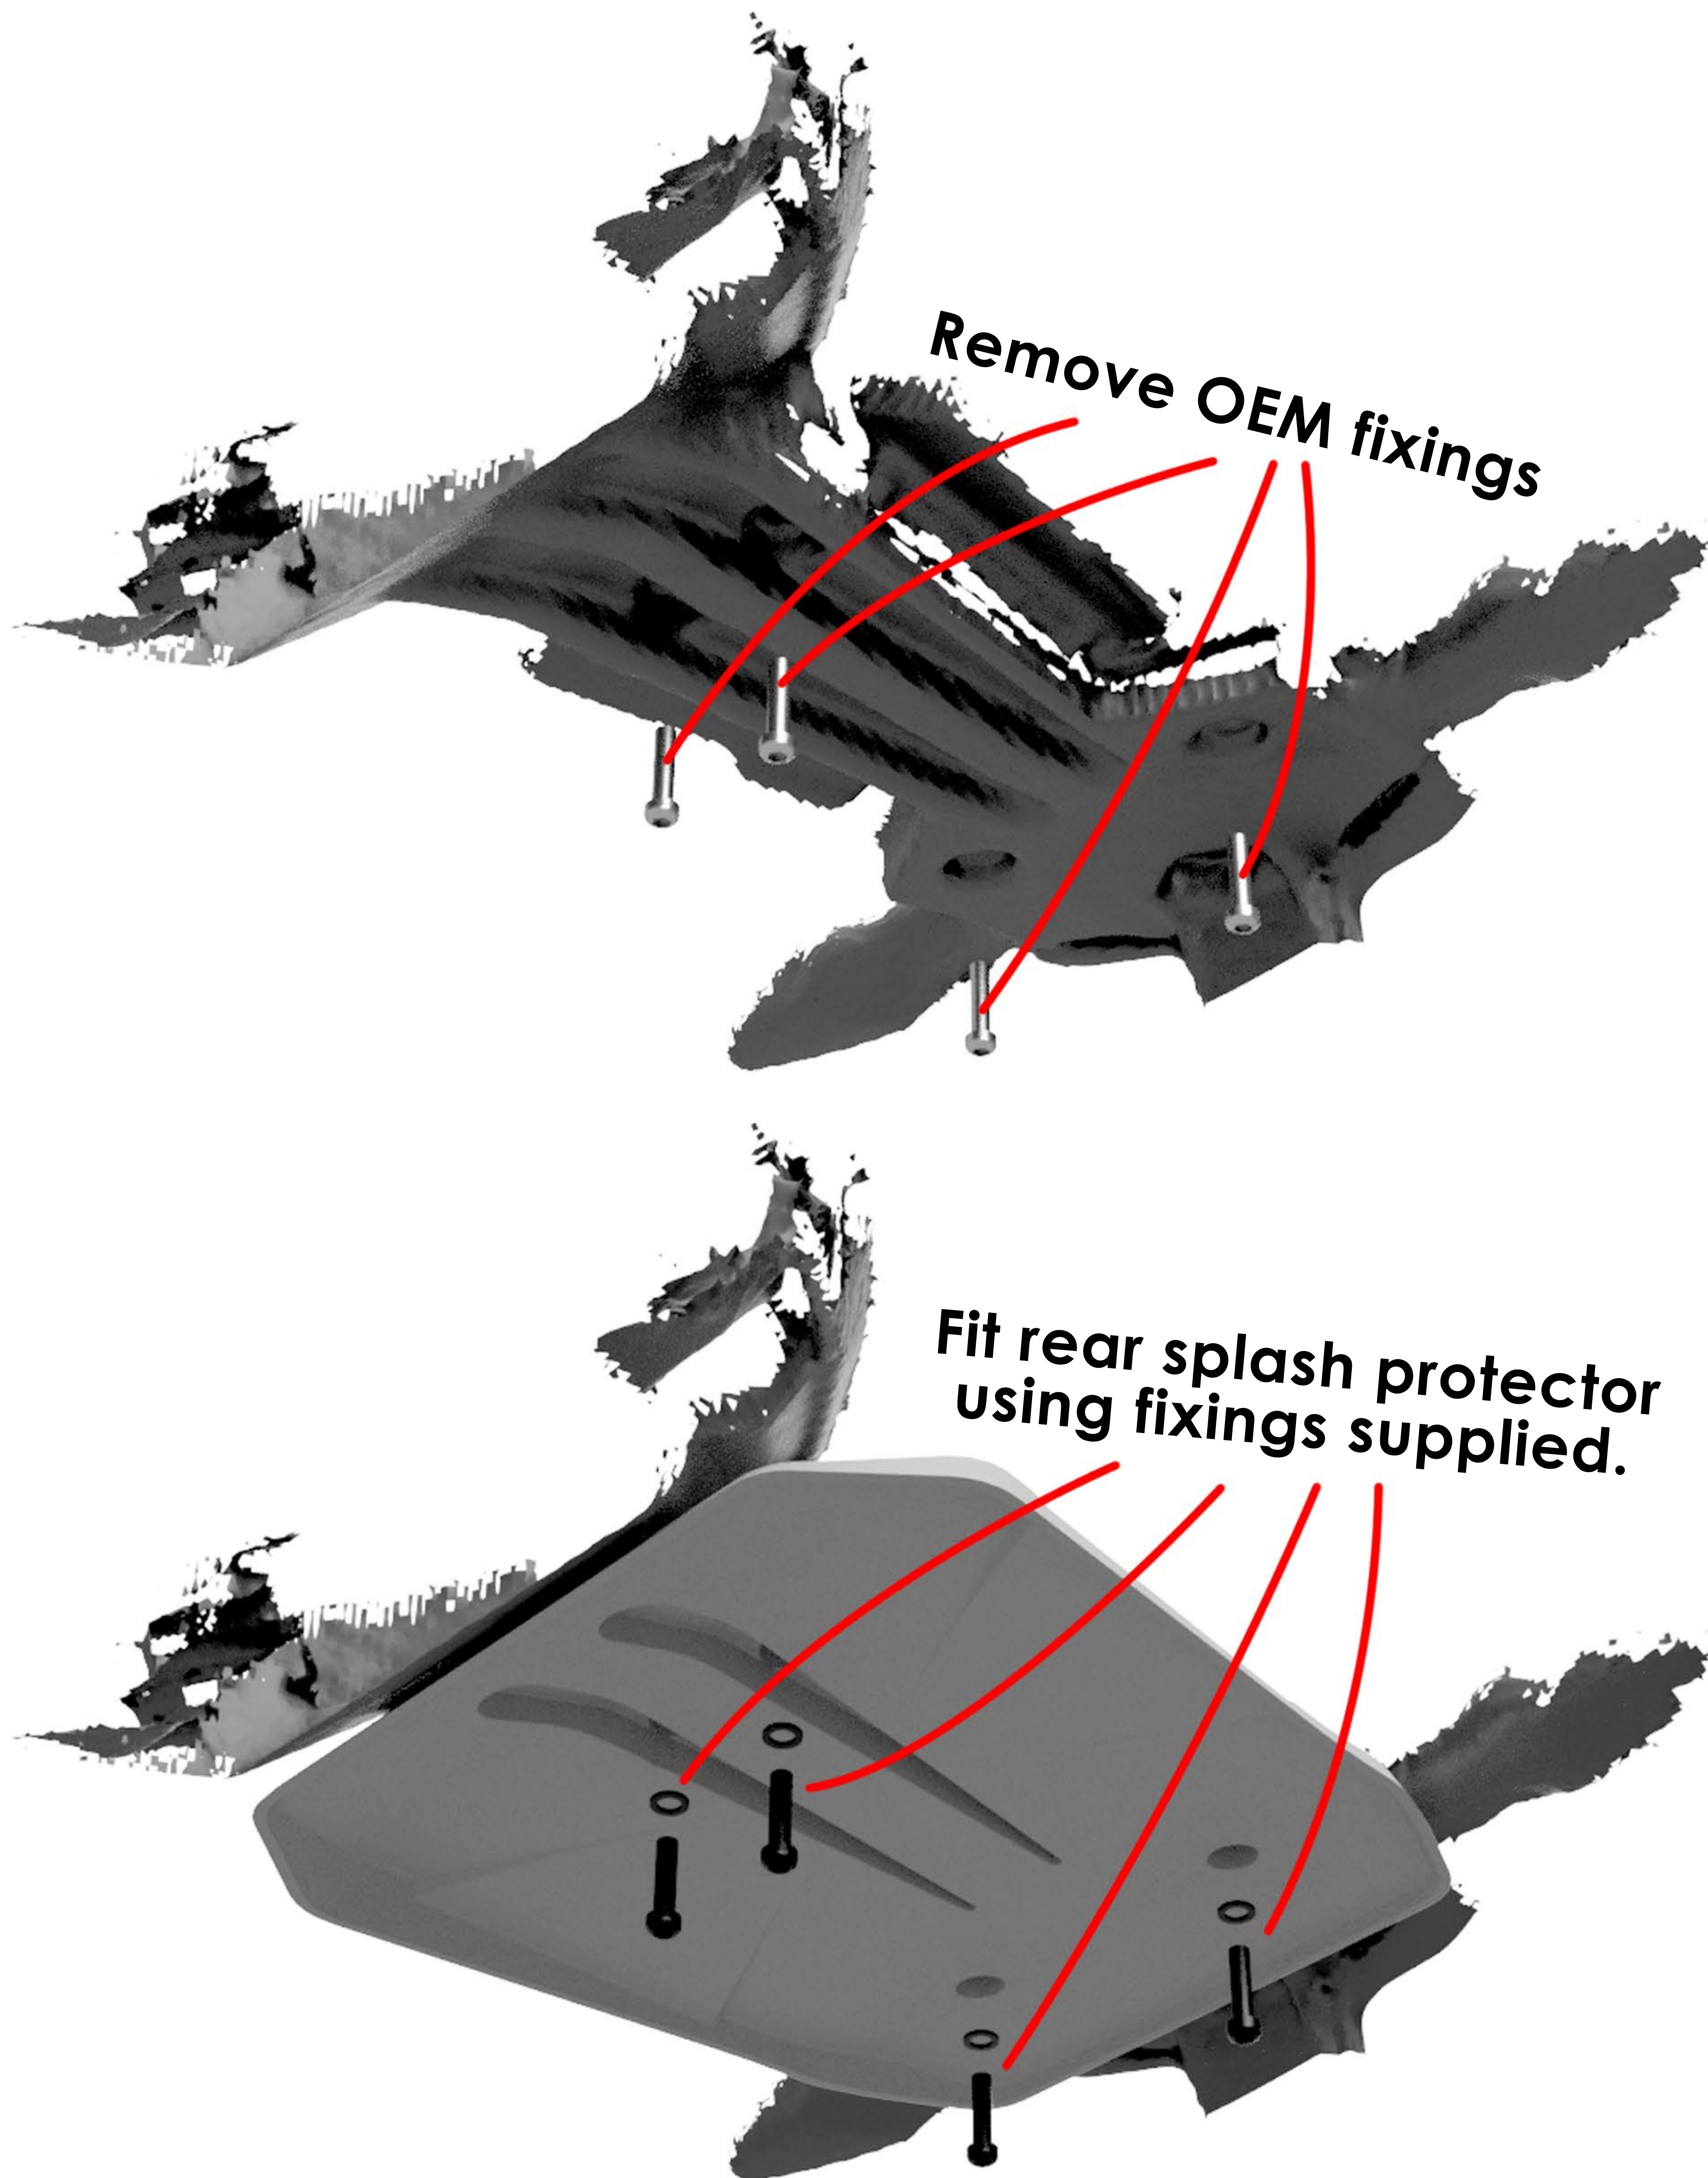

34900 BMW F900R & F900XR Rear Splash Protector Fitting Instructions

Kit Includes:

1X	C34900	Rear Splash Protector
4X	CBOLM50013	M5 X 20mm Black Stainless Steel Bolts
4X	CWASM50001	M5 Washers

- The Pyramid rear splash protector is simple to fit. **Remove the four bolts** from the underside of the license support and **fit the Pyramid rear splash protector to the same four mounting points using the bolts and washers supplied.**
- Check fixings periodically.