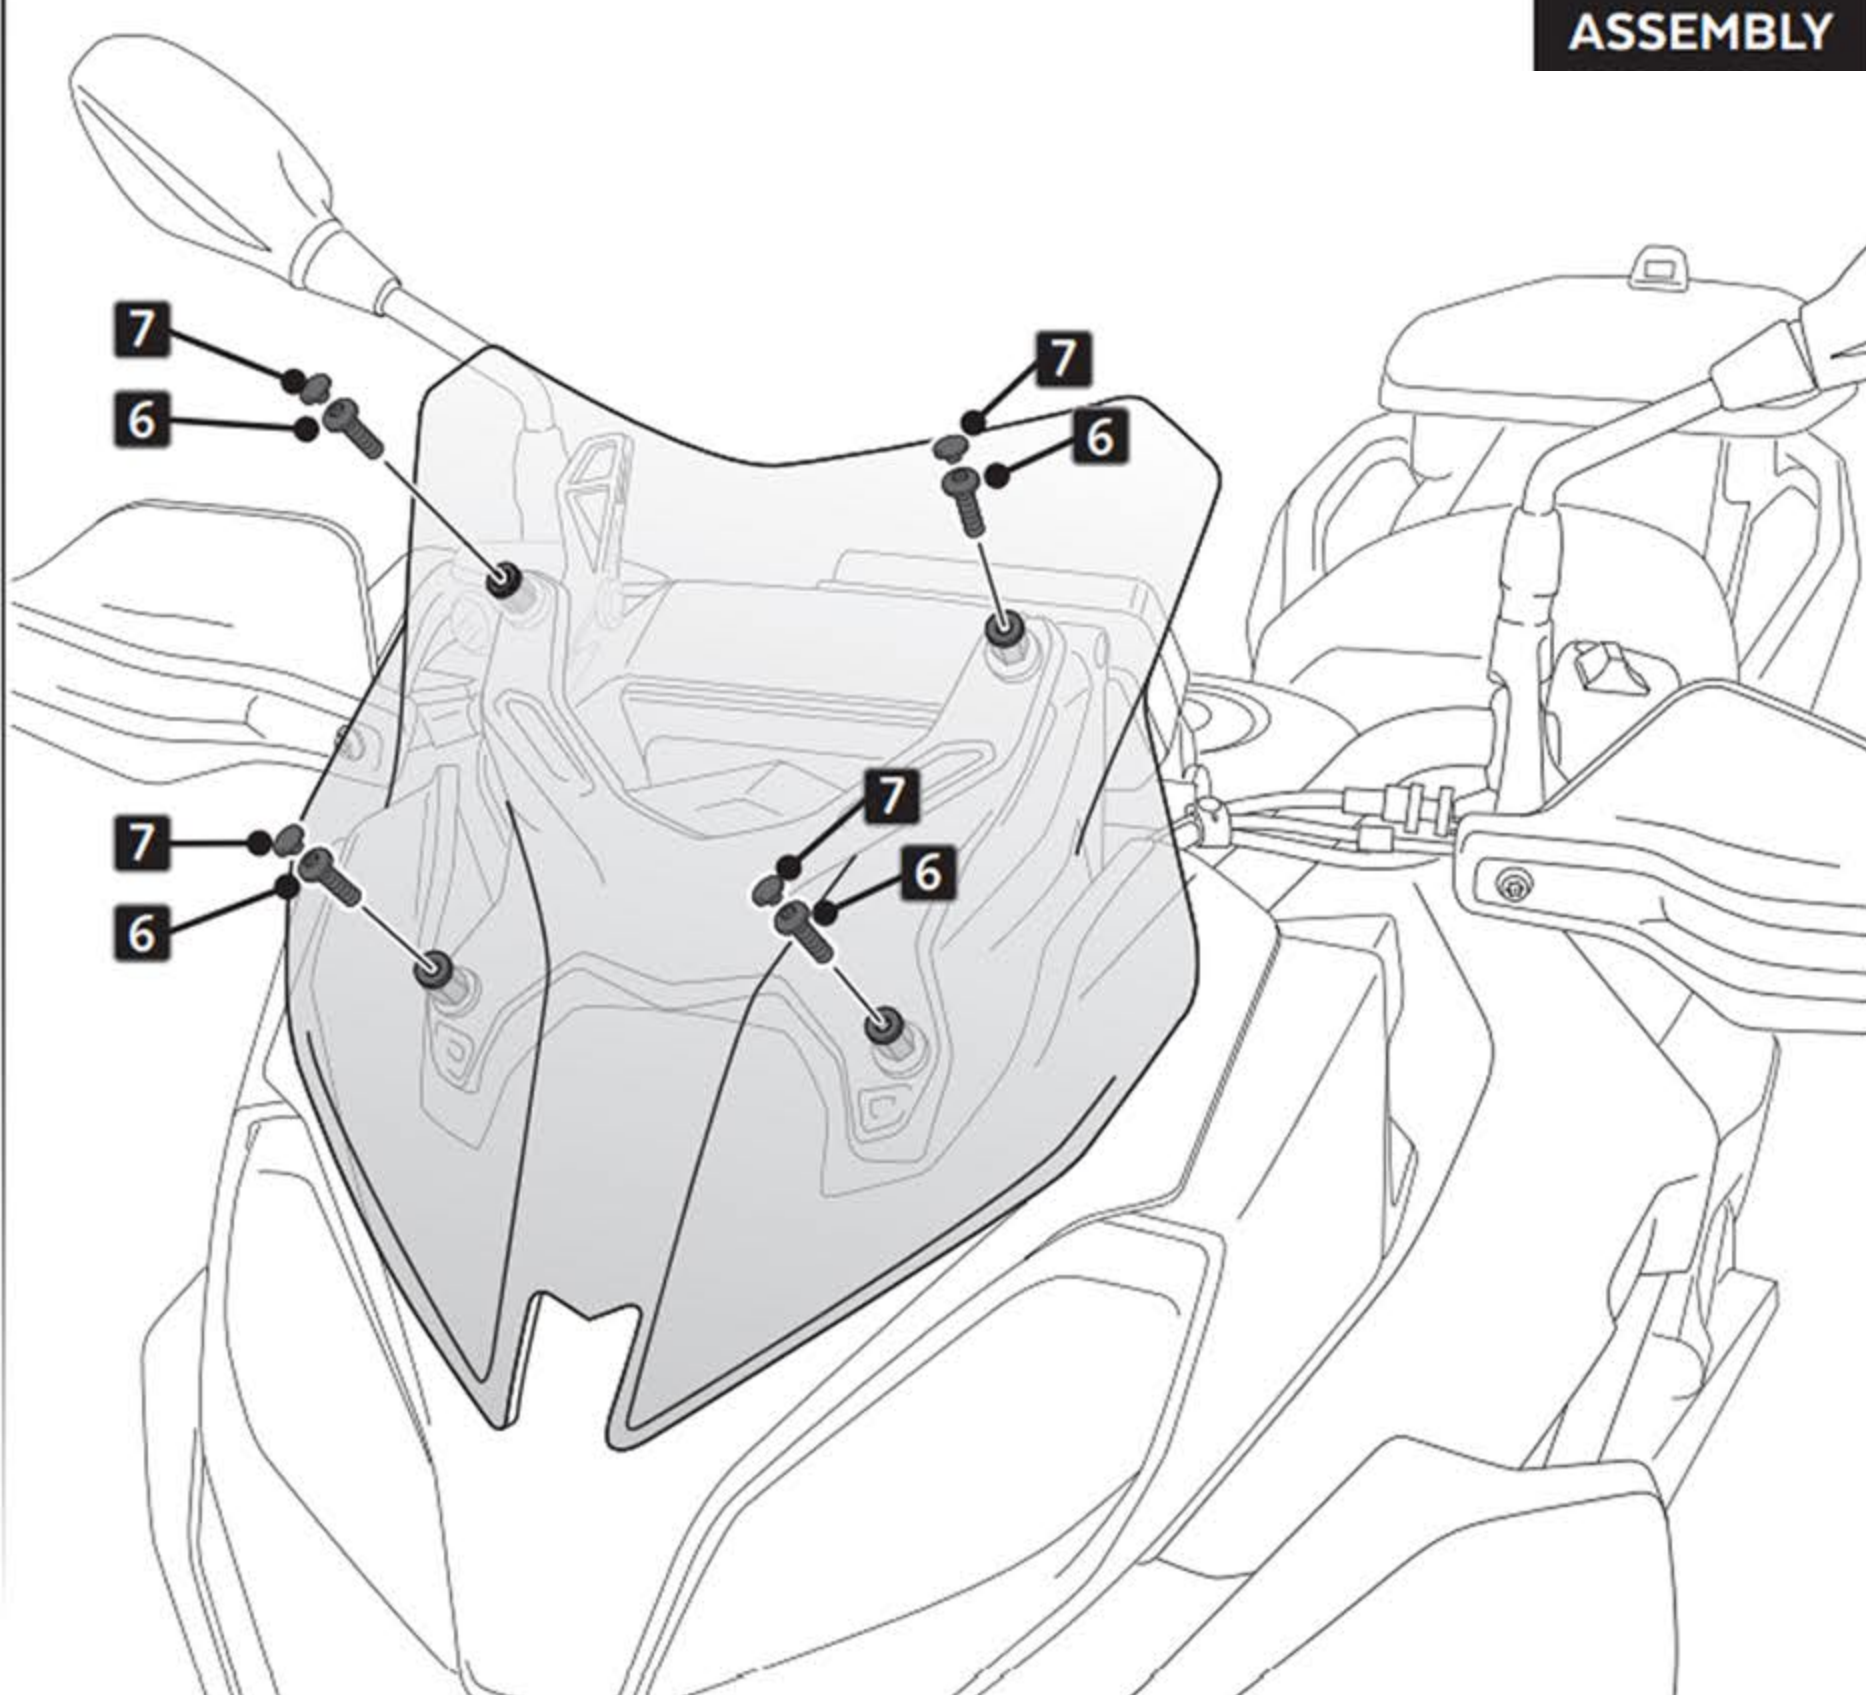

PYRAMID

24002 BMW F900XR Fly Screen Fitting Instructions

Please use the detailed fitting diagrams below.

1 DISASSEMBLY

2 ASSEMBLY

3 ASSEMBLY

4 ASSEMBLY

Any questions?
sales@pyramid-plastics.co.uk
+44 (0)1427 677990
www.pyramid-plastics.co.uk