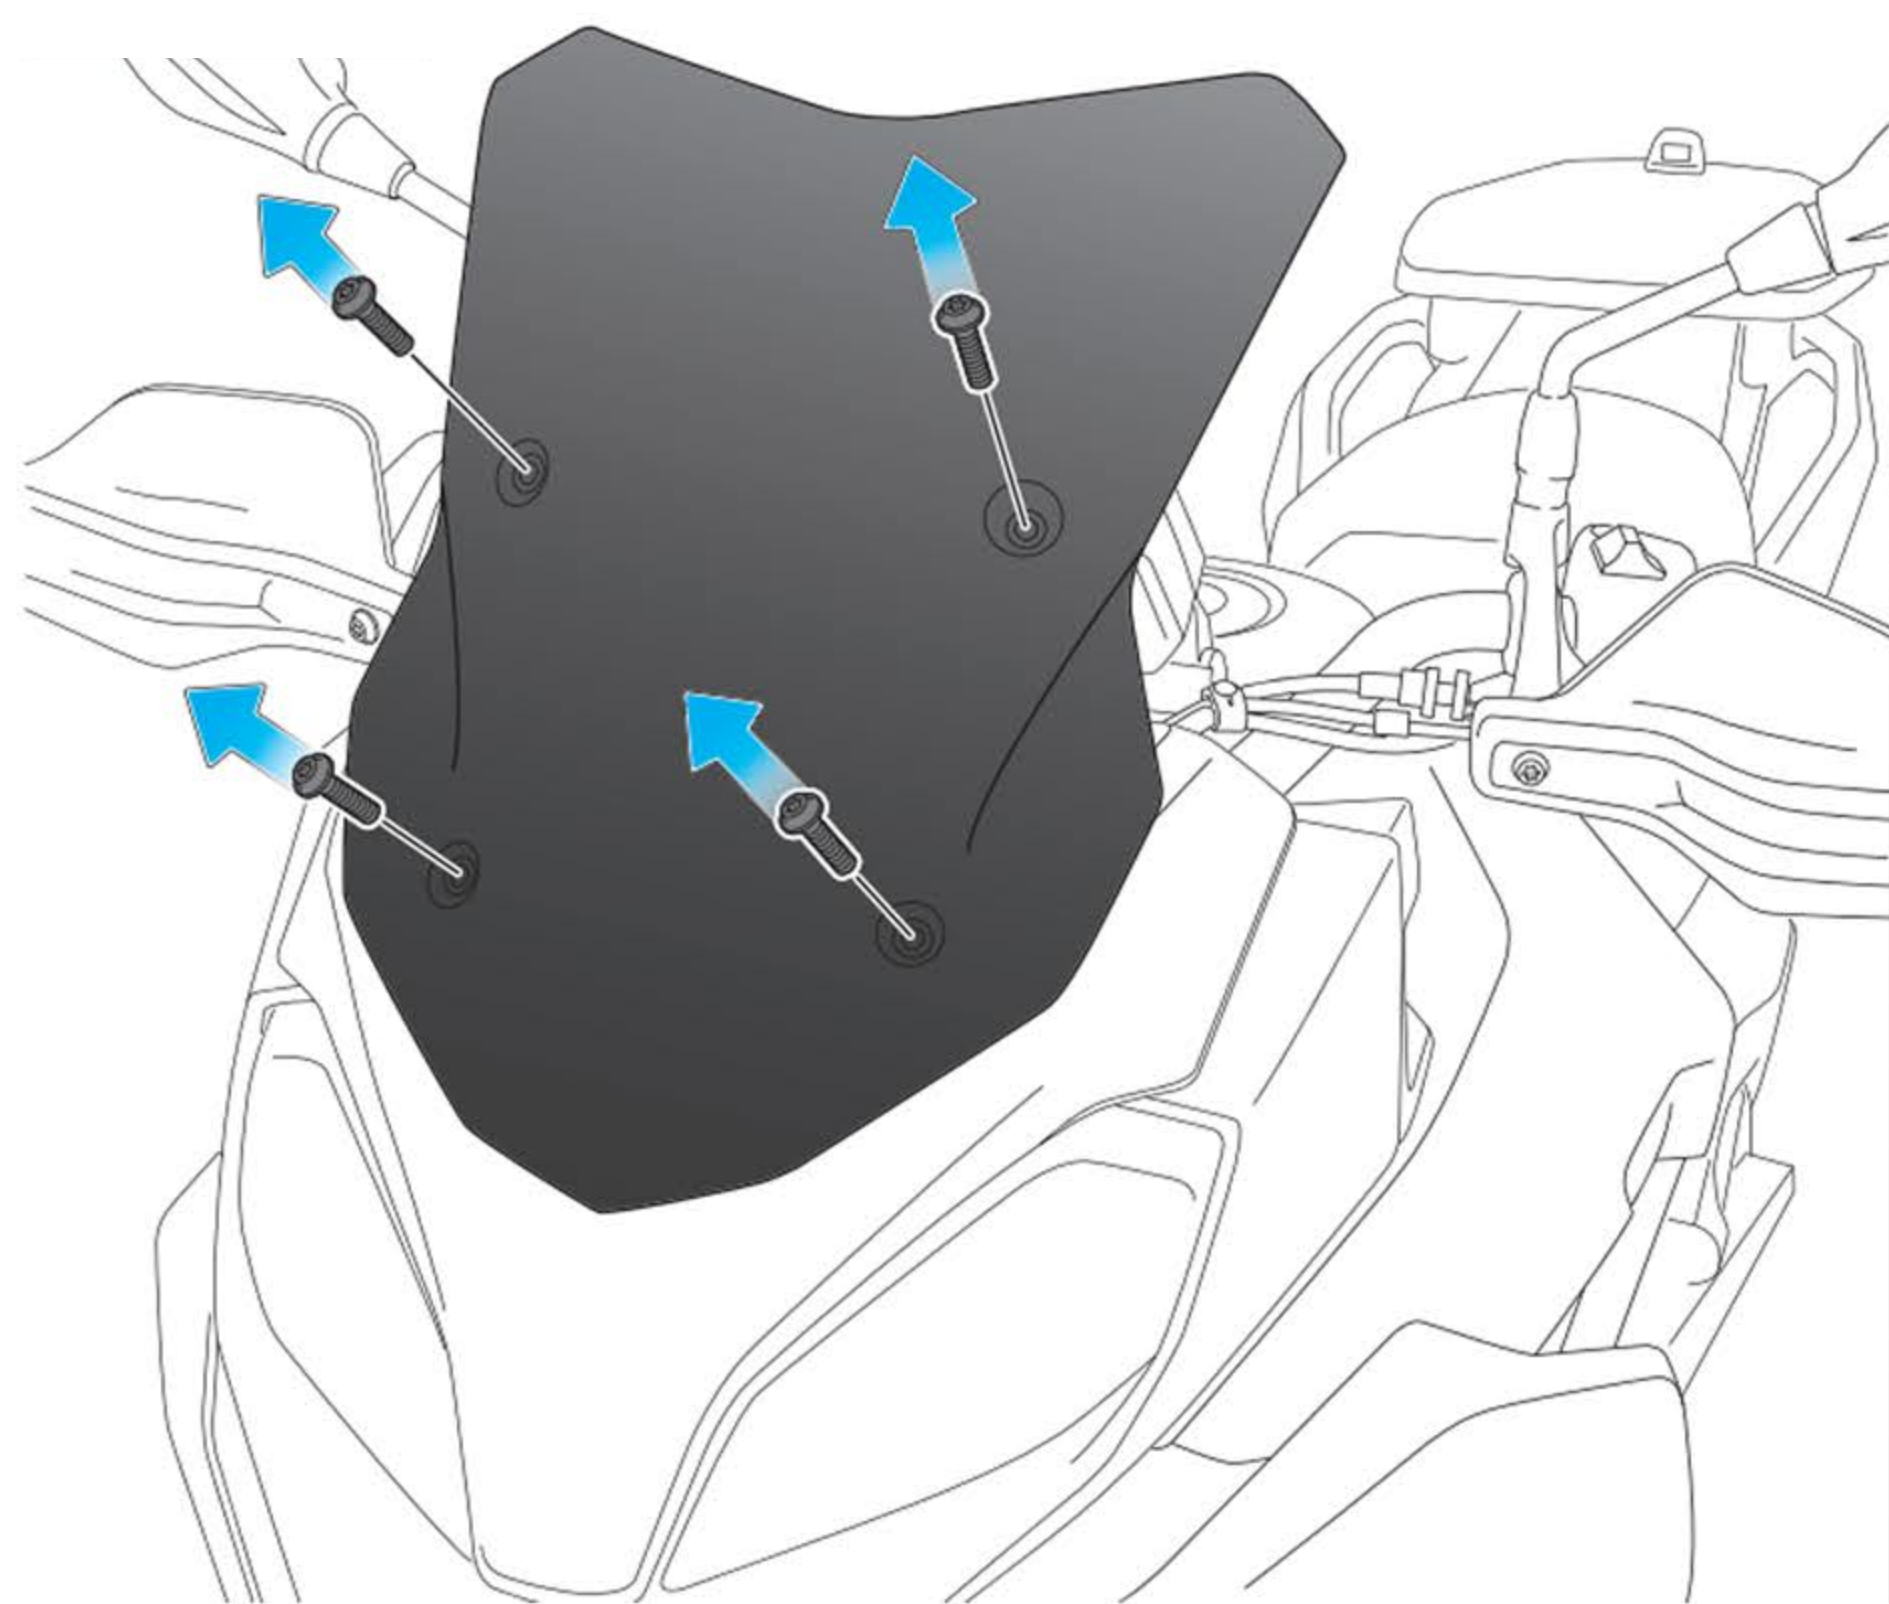

PYRAMID

24002 BMW F900XR Fly Screen Fitting Instructions

Please use the detailed fitting diagrams below.

1 DISASSEMBLY

2 ASSEMBLY

3 ASSEMBLY

4 ASSEMBLY

Any questions?
sales@pyramid-plastics.co.uk
+44 (0)1427 677990
www.pyramid-plastics.co.uk