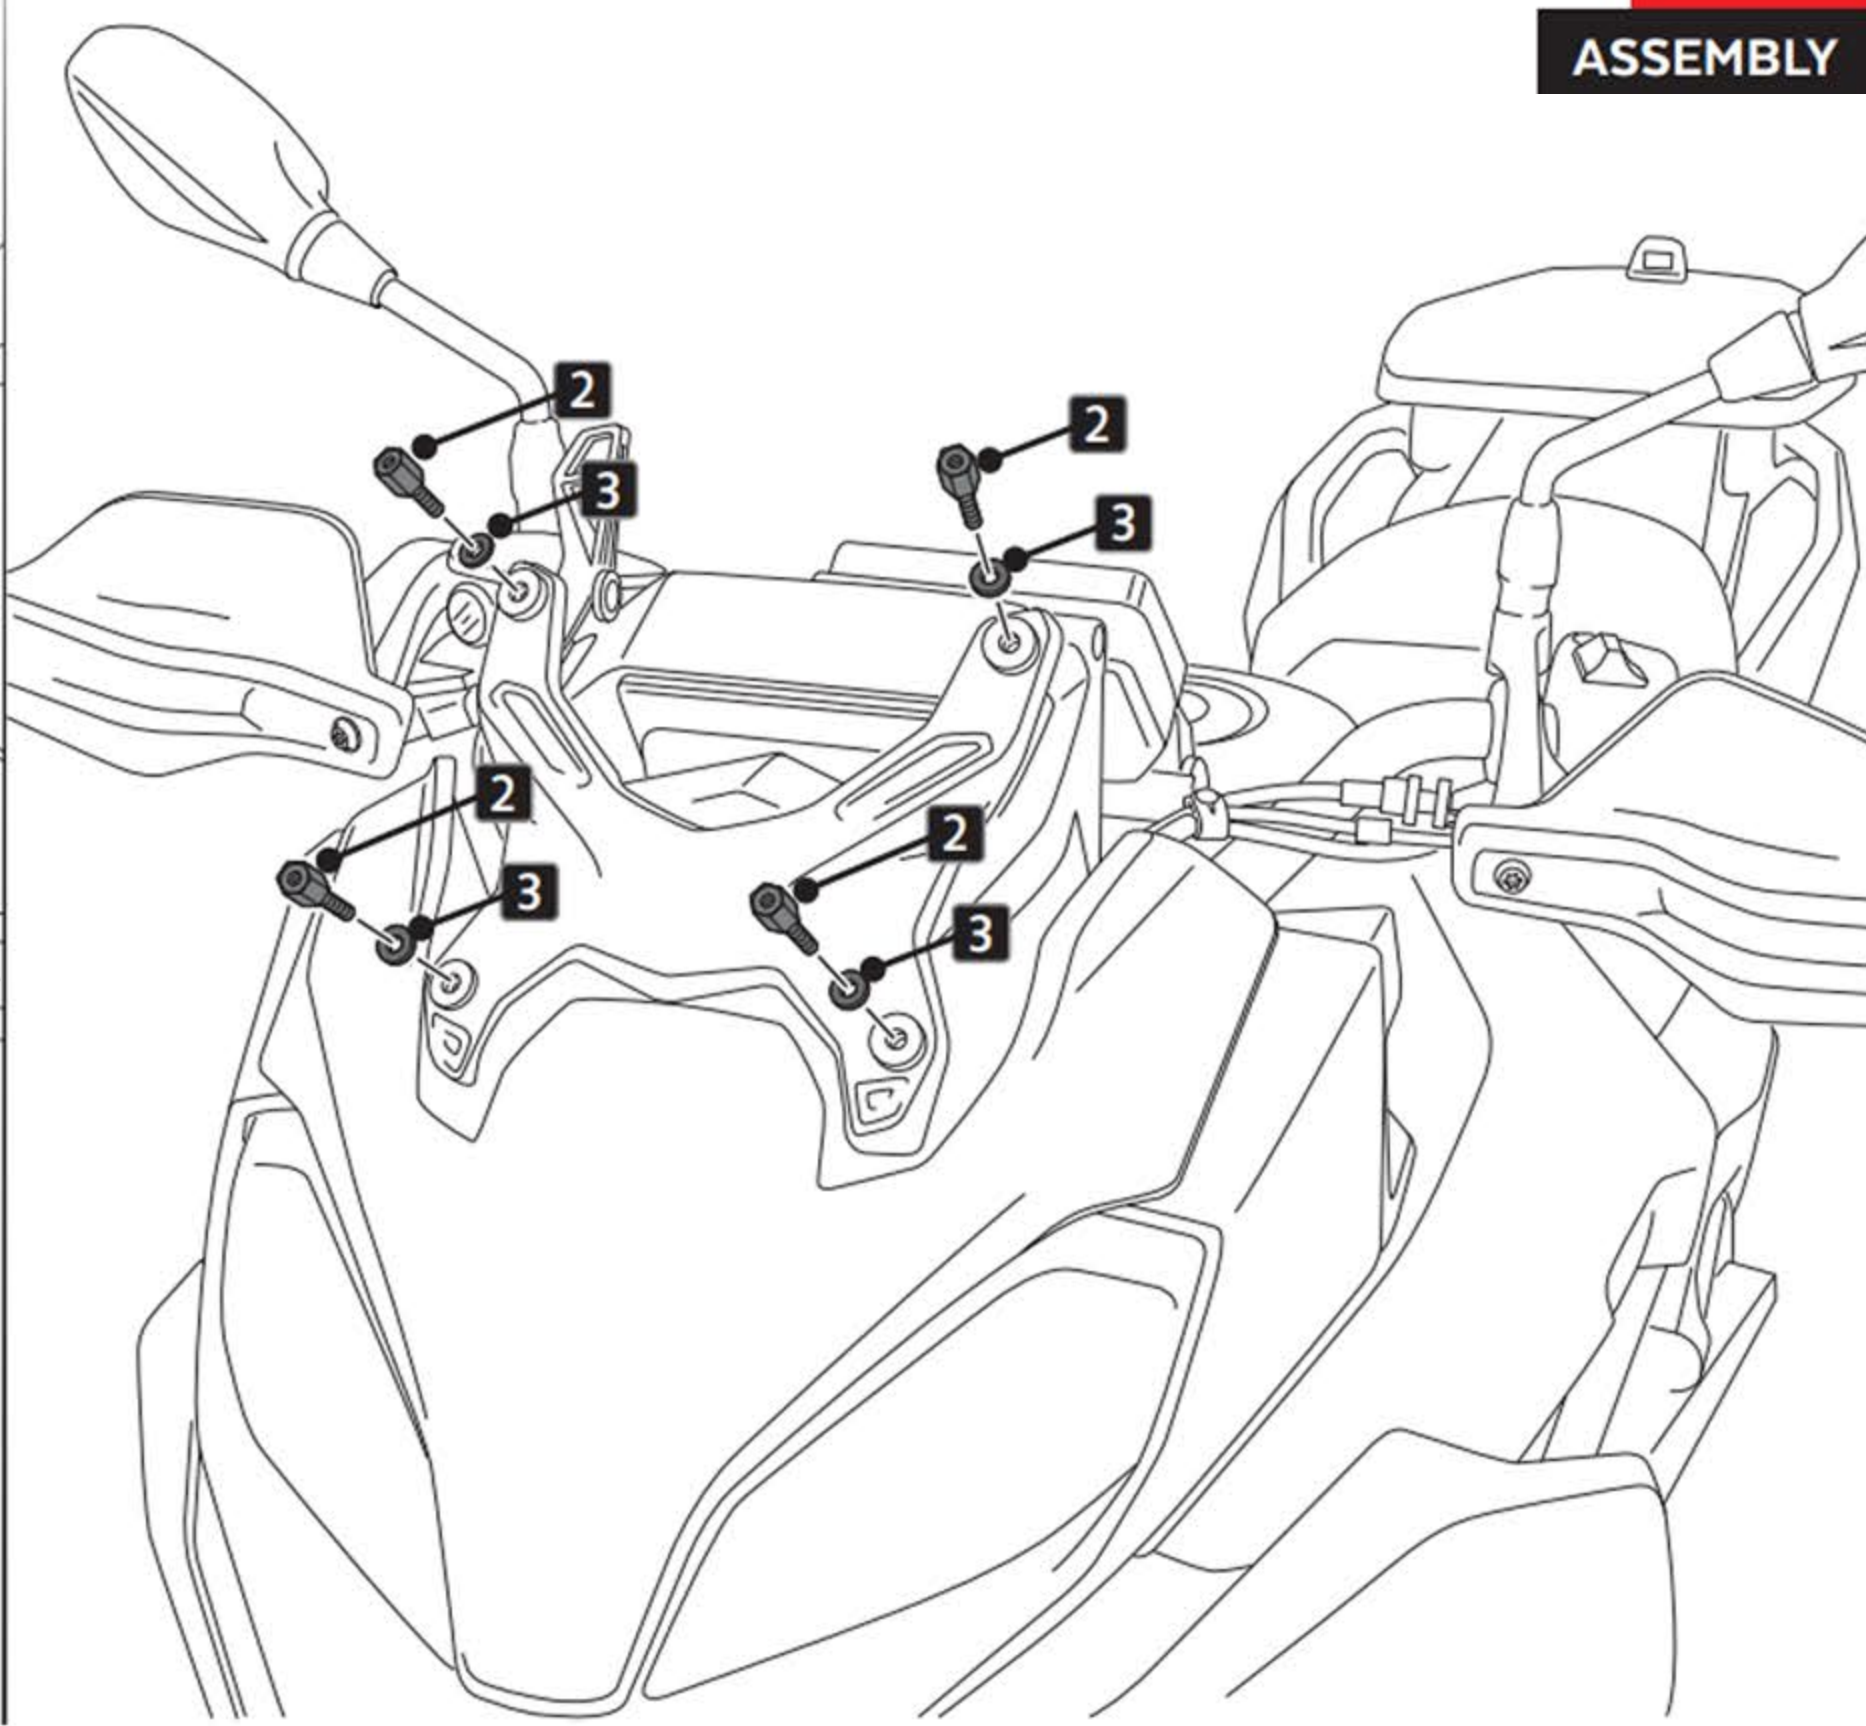

PYRAMID

24002 BMW F900XR Fly Screen Fitting Instructions

Please use the detailed fitting diagrams below.

1 DISASSEMBLY

2 ASSEMBLY

3 ASSEMBLY

4 ASSEMBLY

Any questions?
sales@pyramid-plastics.co.uk
+44 (0)1427 677990
www.pyramid-plastics.co.uk