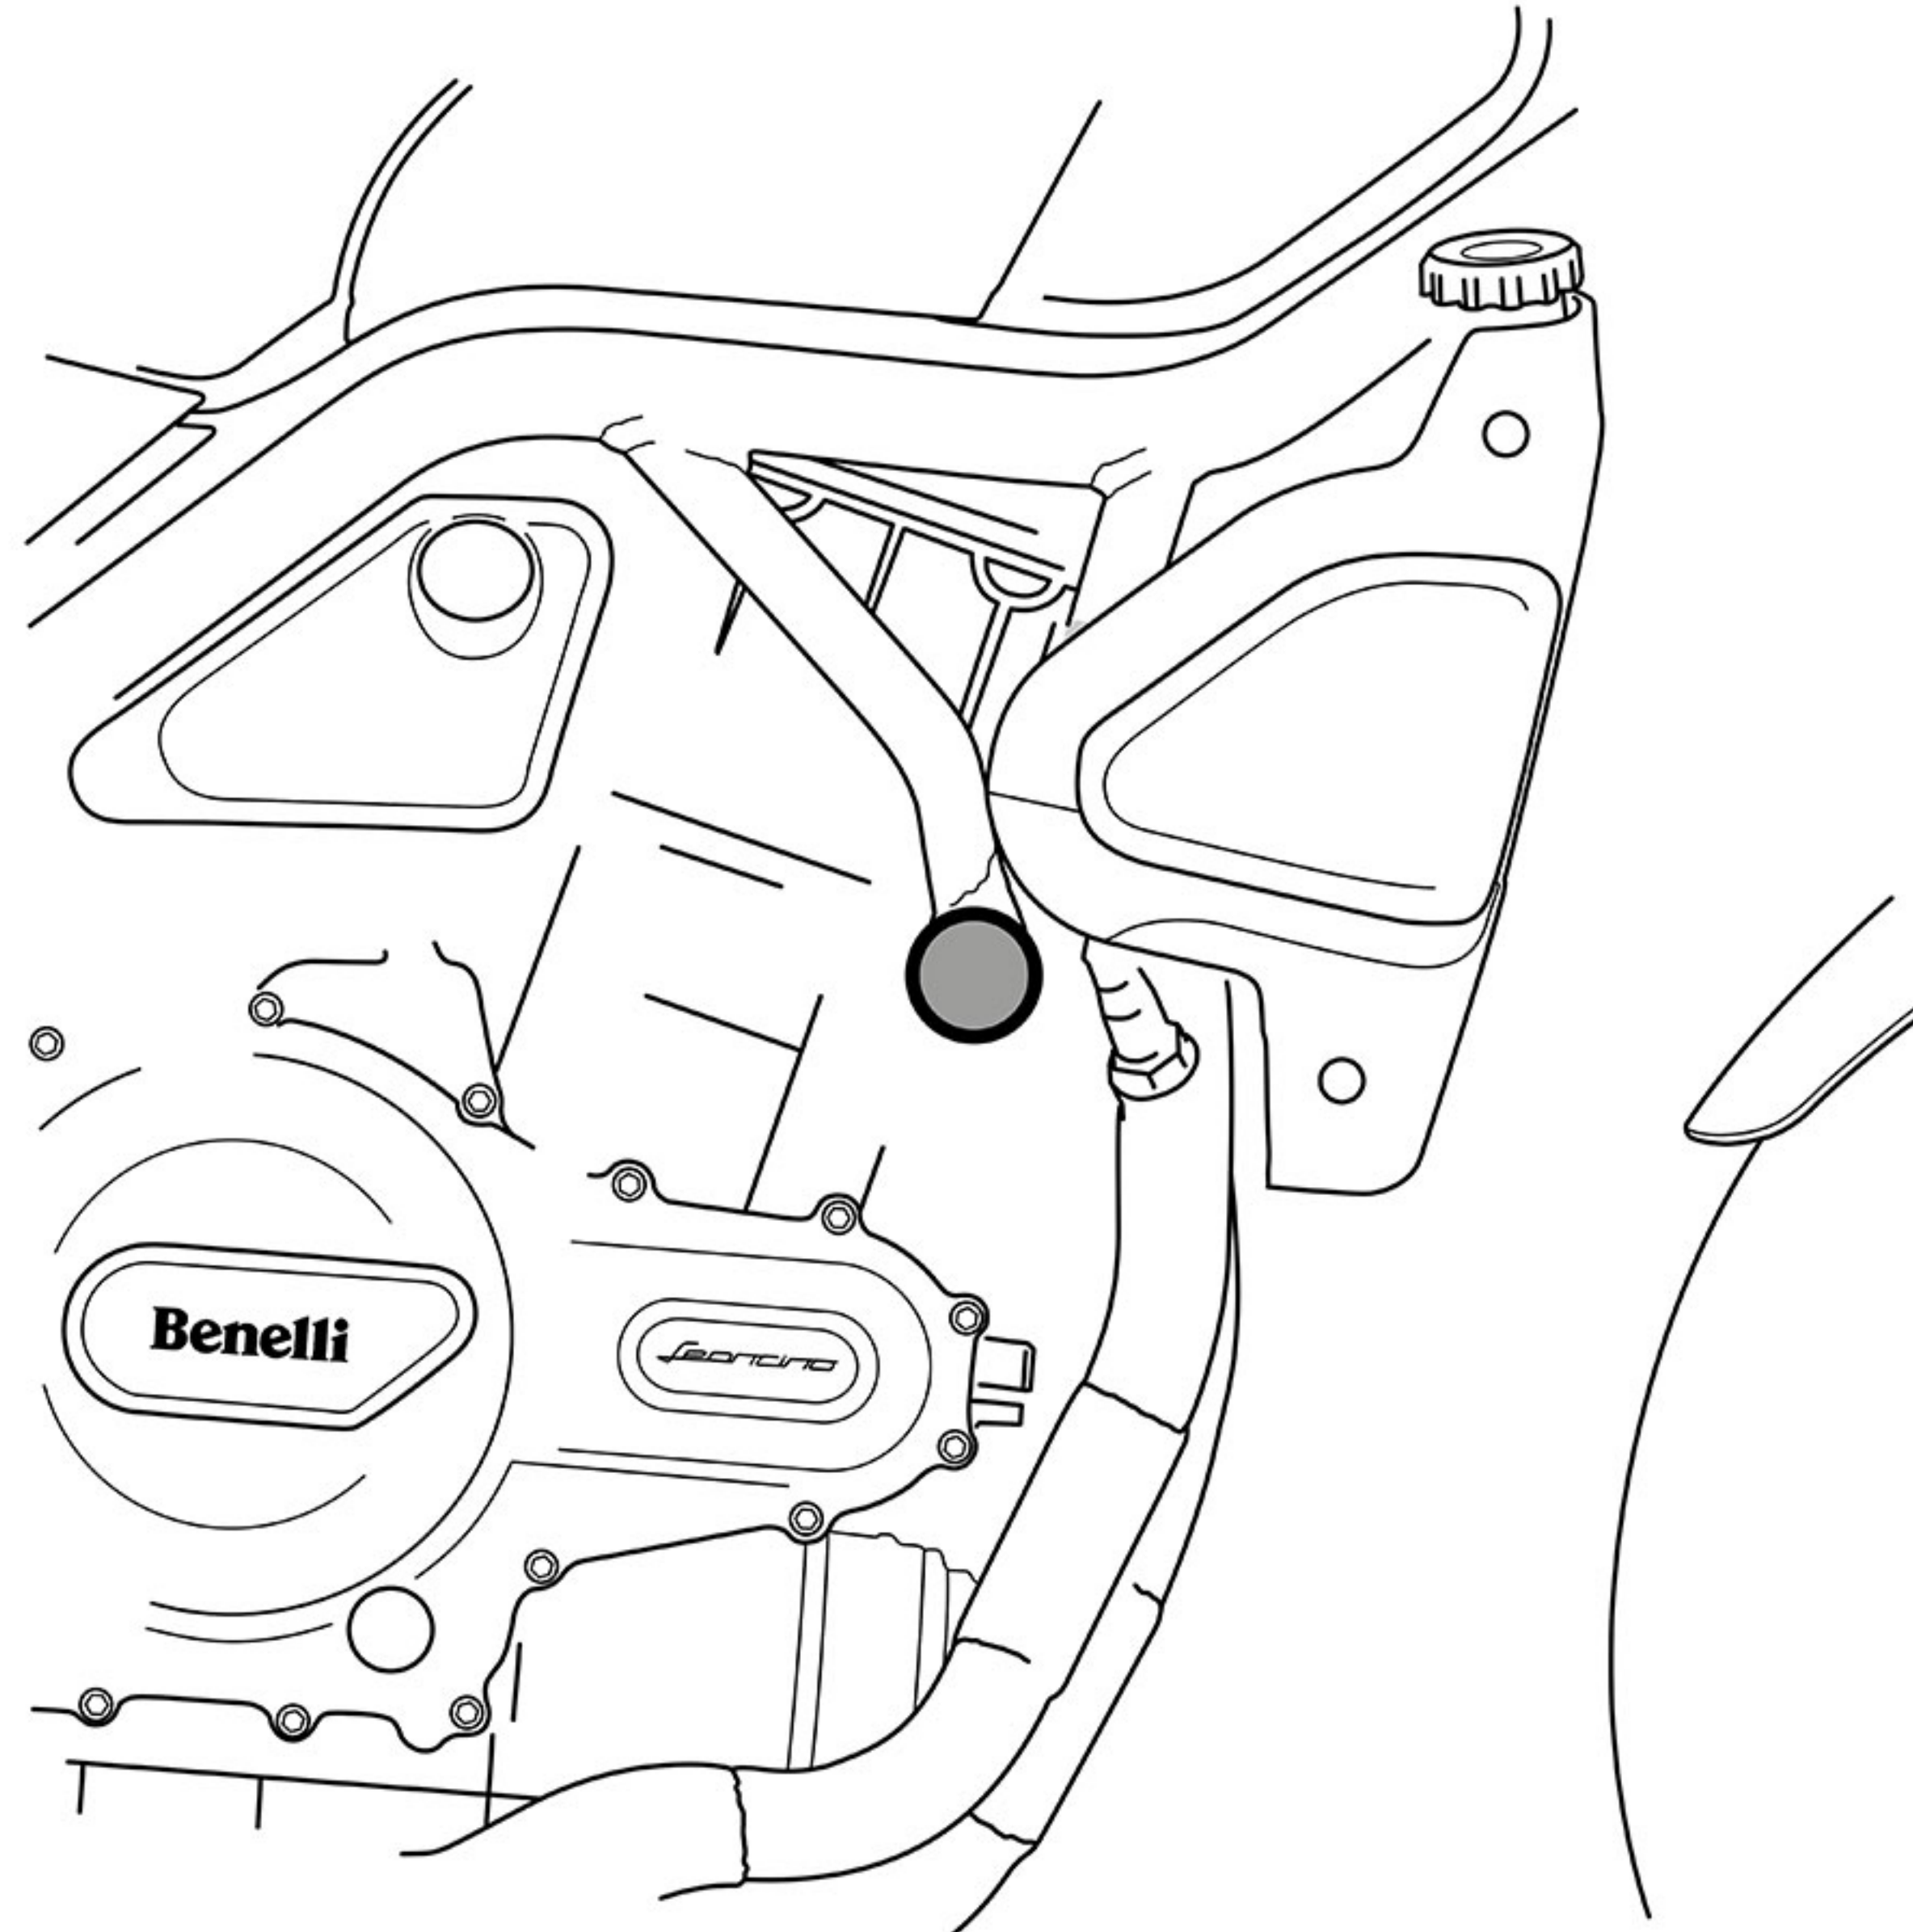

## 089950 Benelli Leoncino 500 Frame End Caps Fitting Instructions

Kit Includes:

X2 35mm Cap

CBUNG030

- Ensure holes are free from debris, dirt & moisture before fitting.

**Right-hand side shown below**

**Frame End Caps fit in same place on both sides**