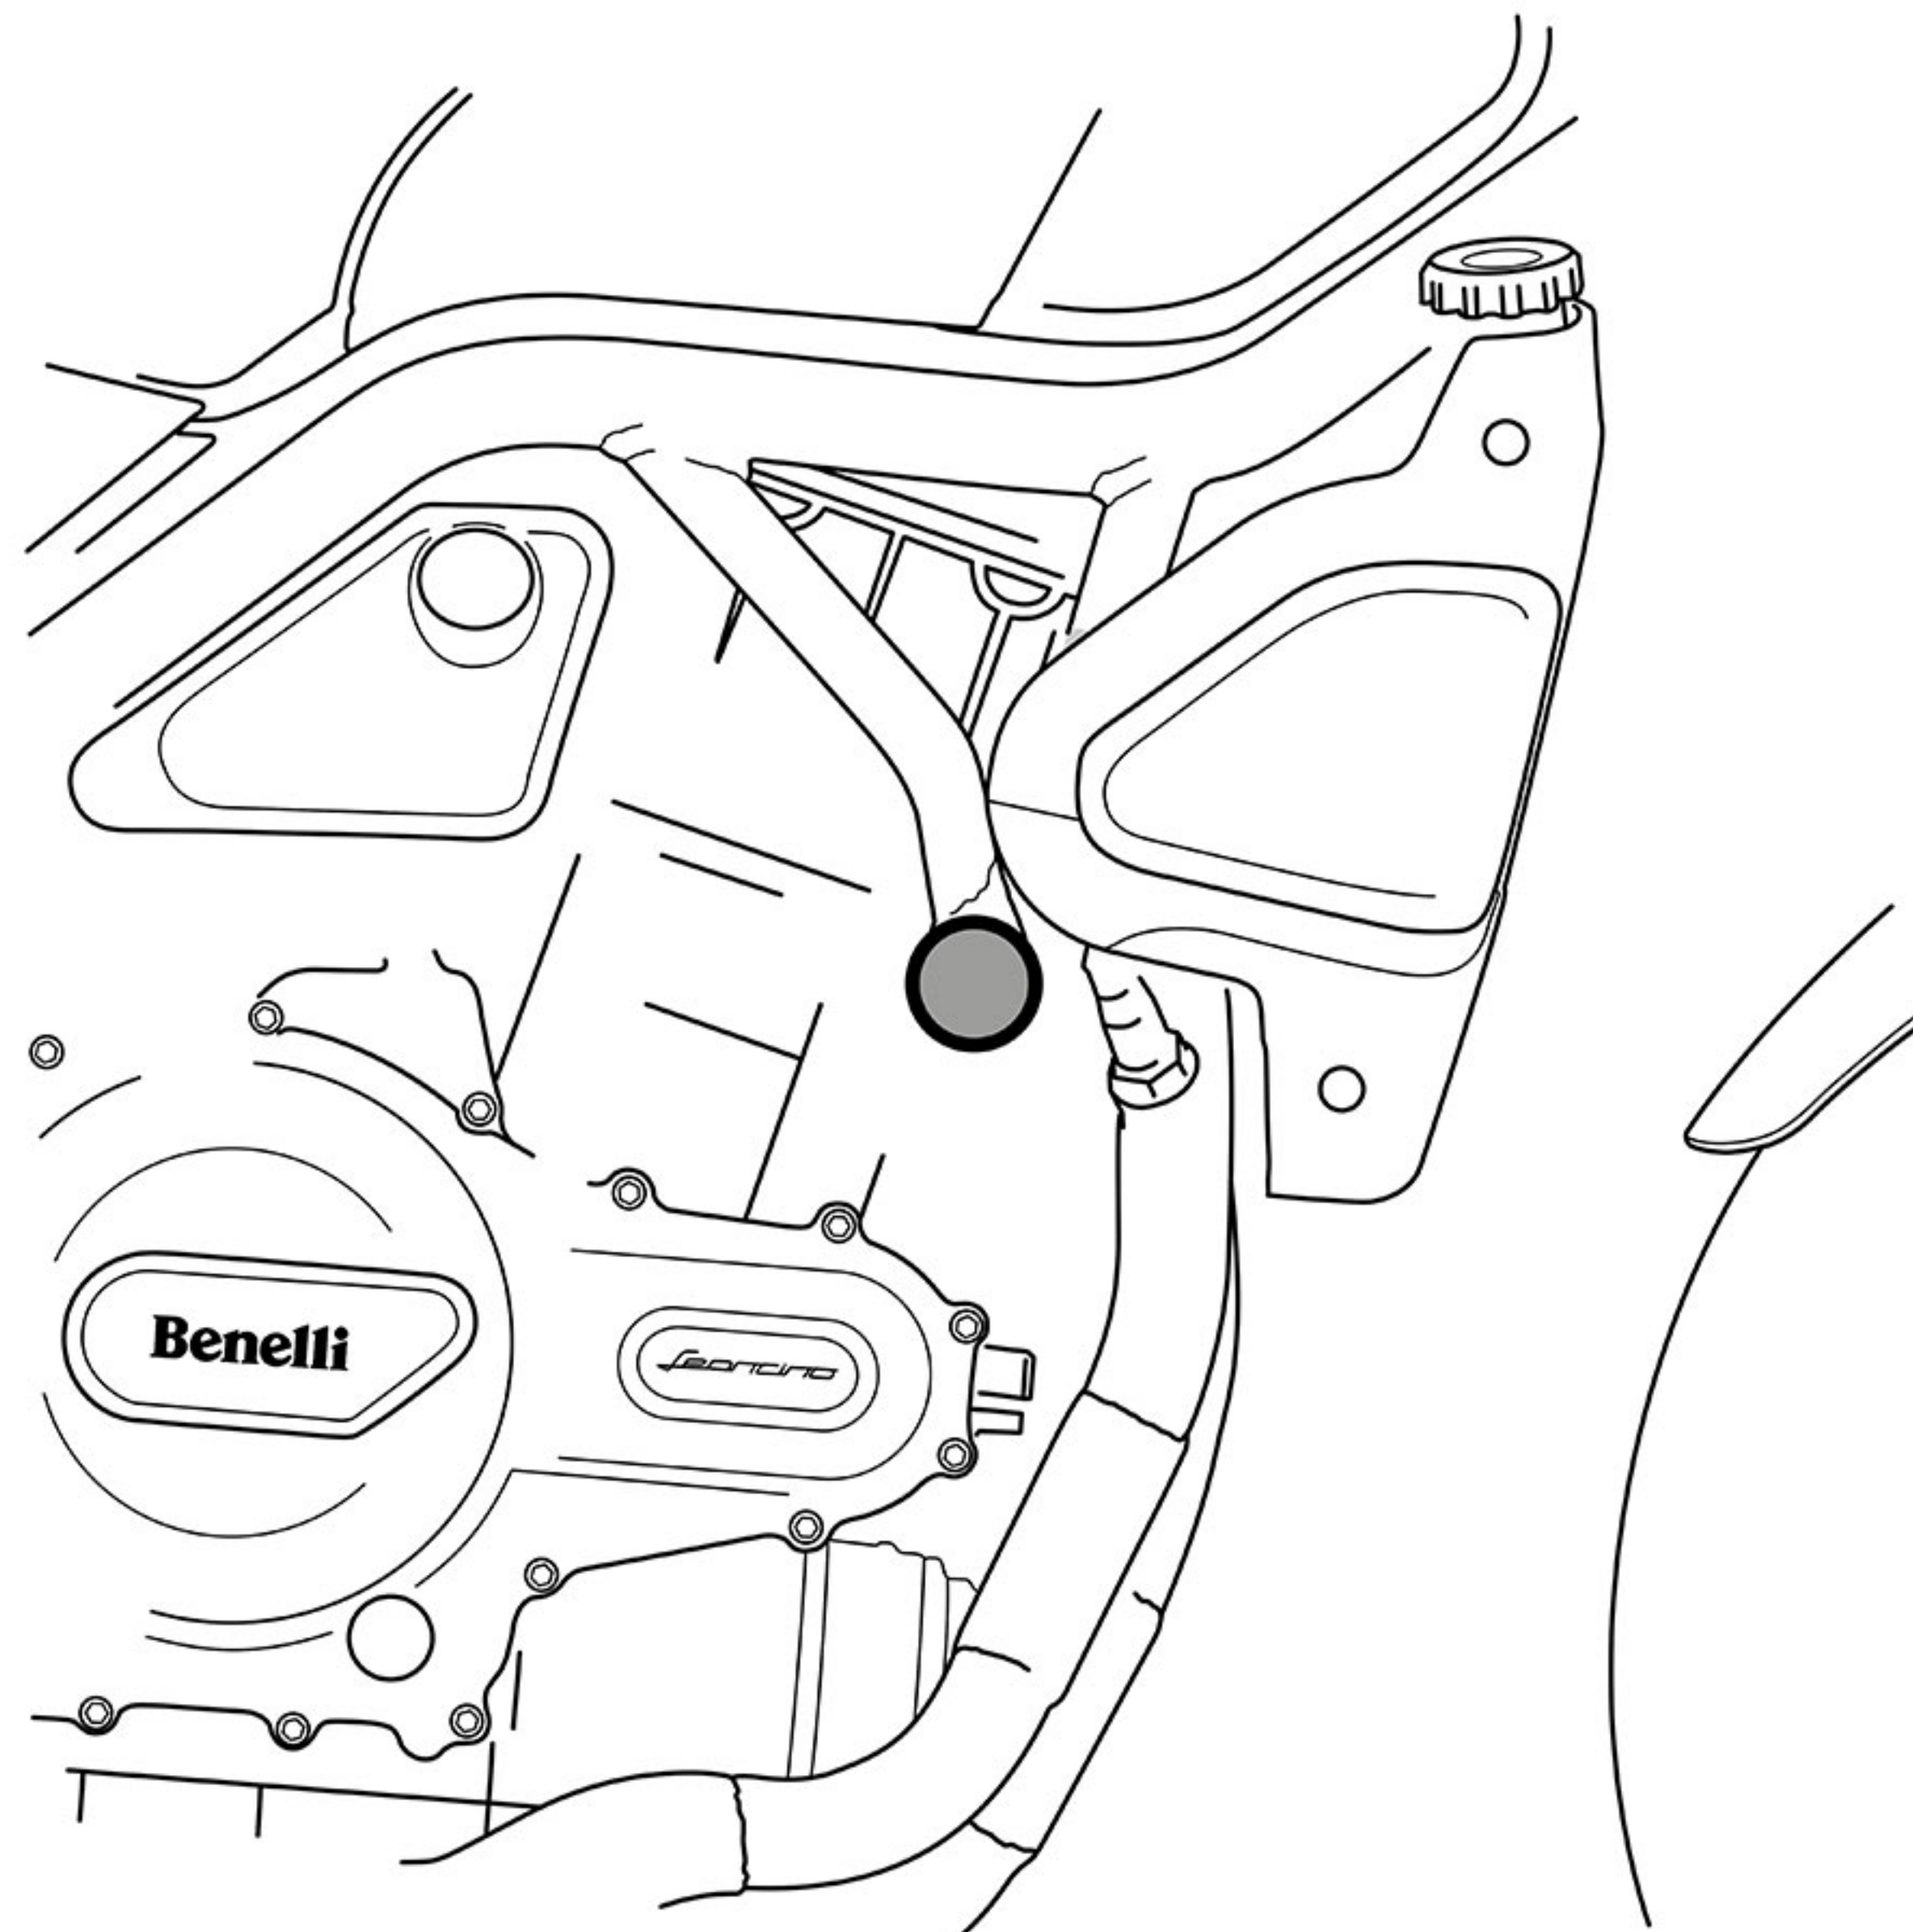

## 089950 Benelli Leoncino 500 Frame End Caps Fitting Instructions

Kit Includes:

X2 35mm Cap

CBUNG030

- Ensure holes are free from debris, dirt & moisture before fitting.

**Right-hand side shown below**

**Frame End Caps fit in same place on both sides**