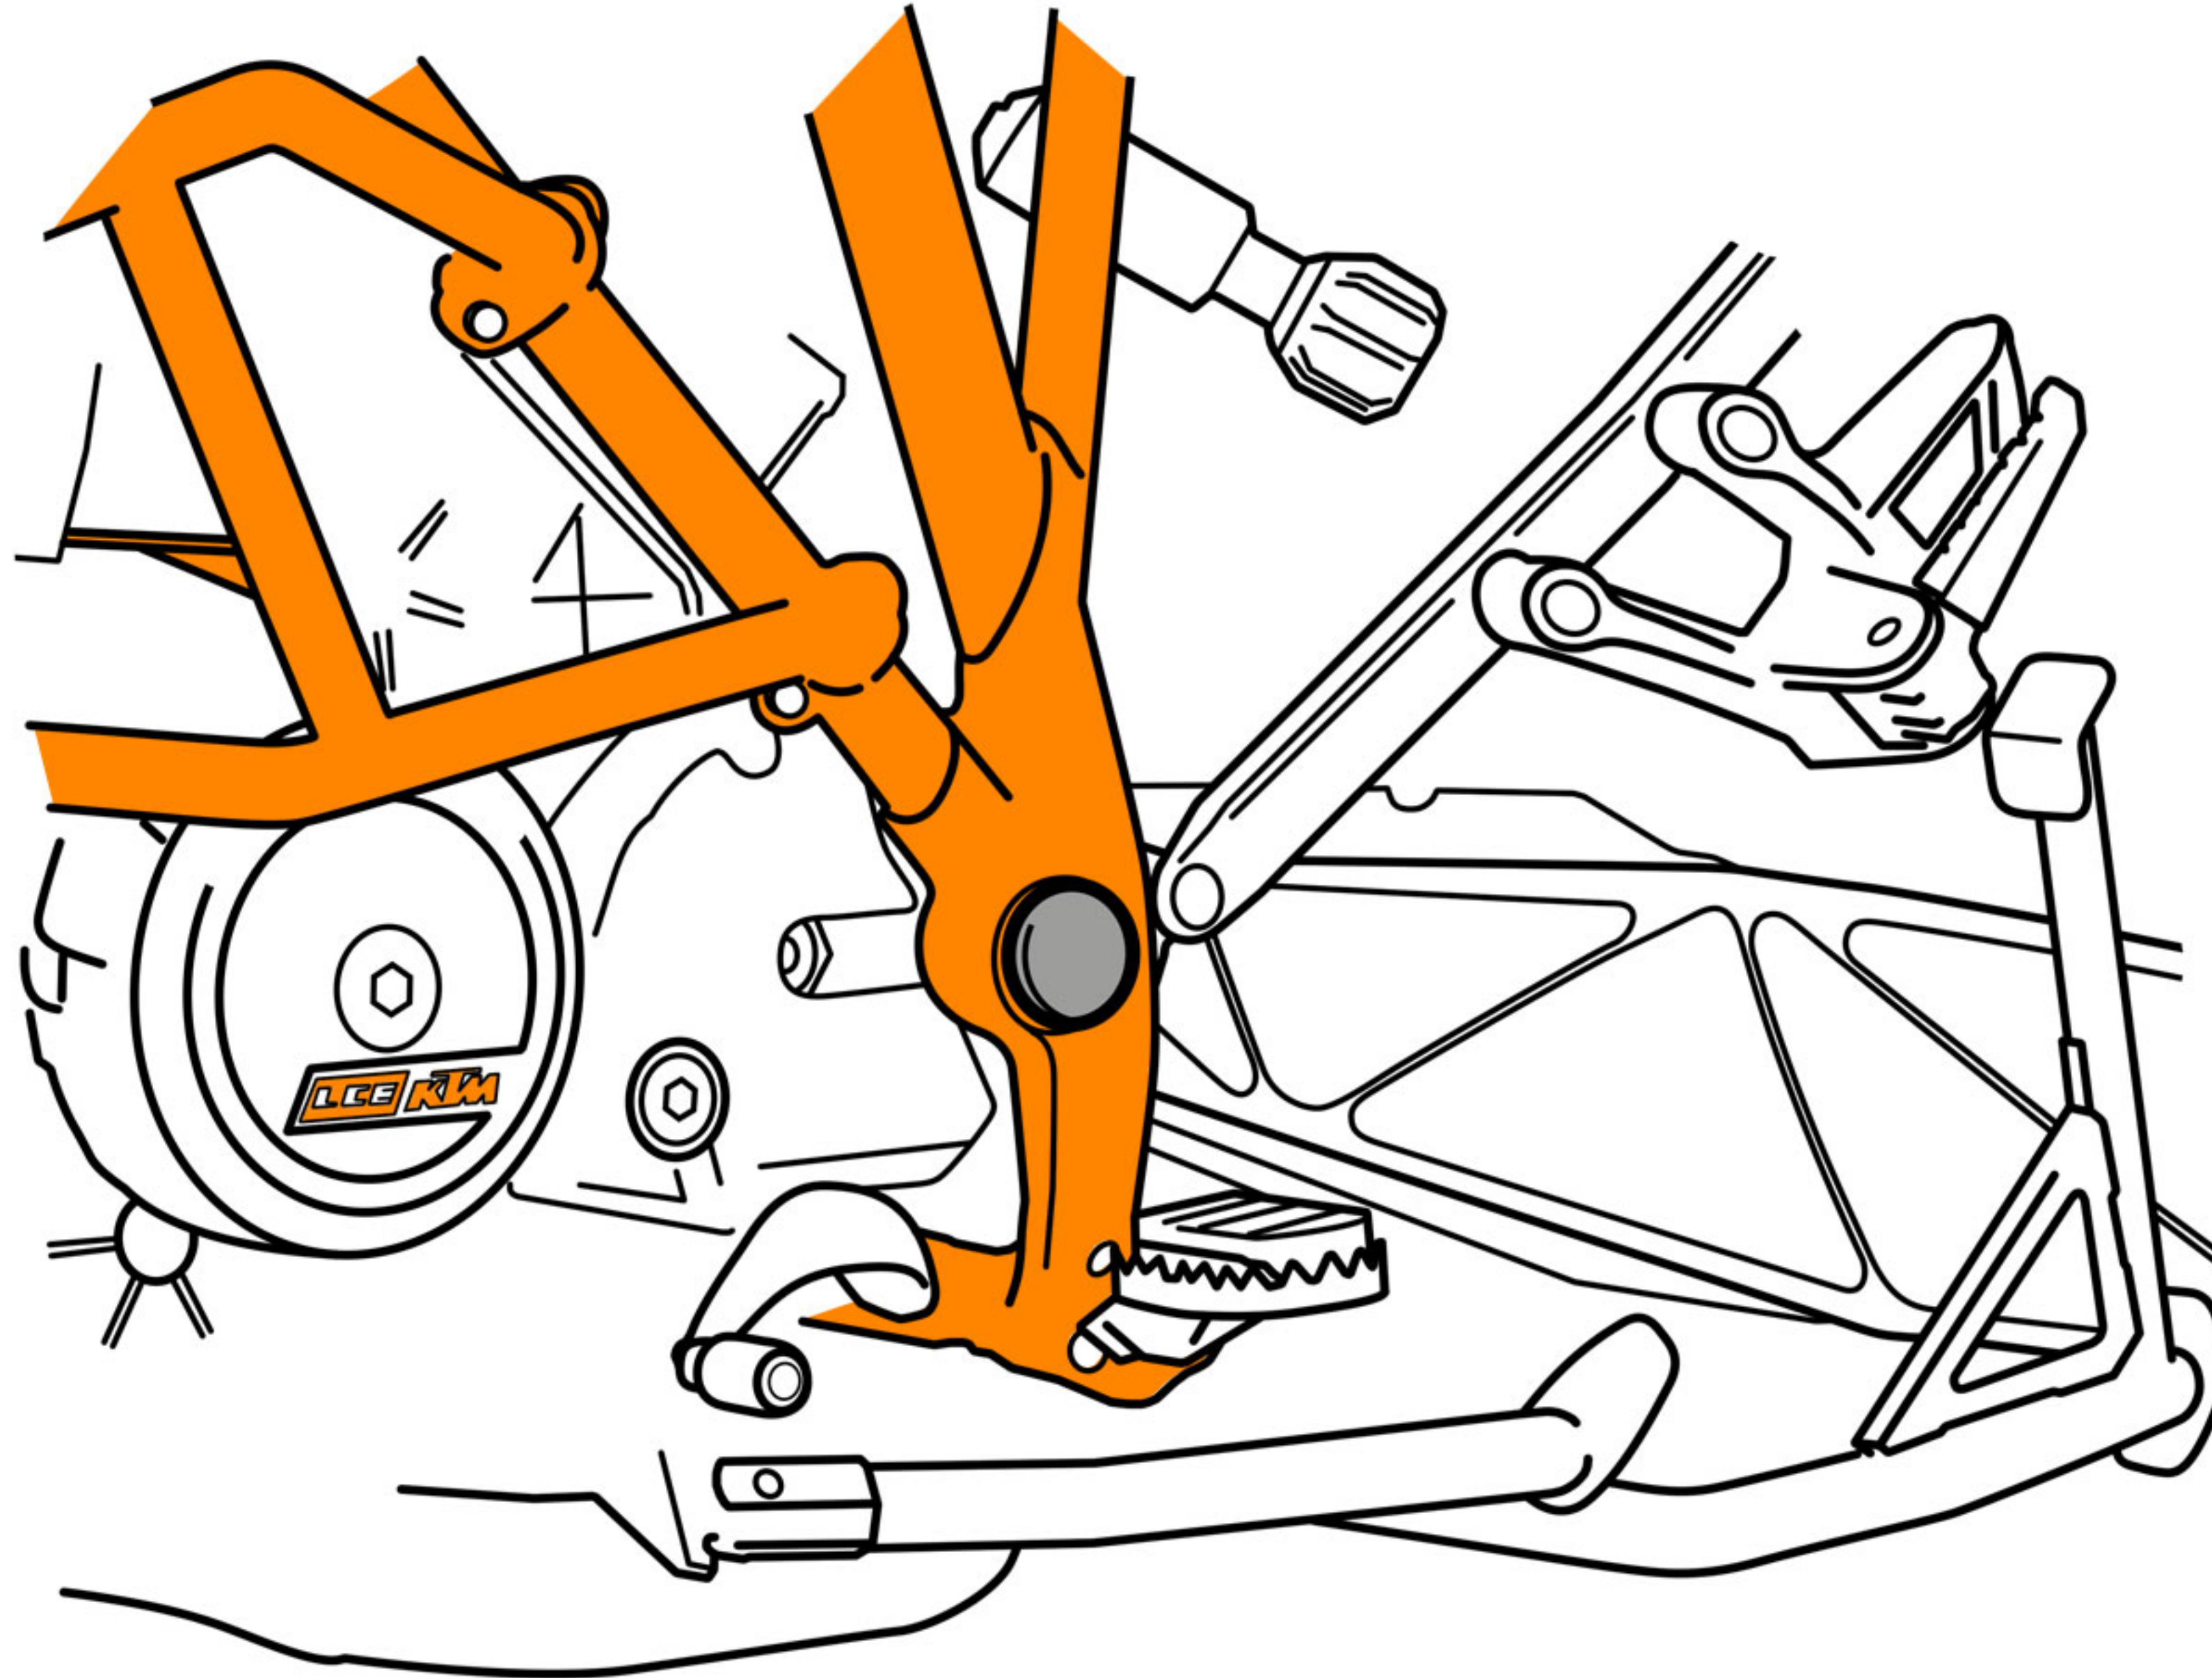

Contact us:

sales@pyramid-plastics.co.uk - +44 (0)1427 677990 - www.pyramid-plastics.co.uk

Follow us on social media and feel free to leave us a review!