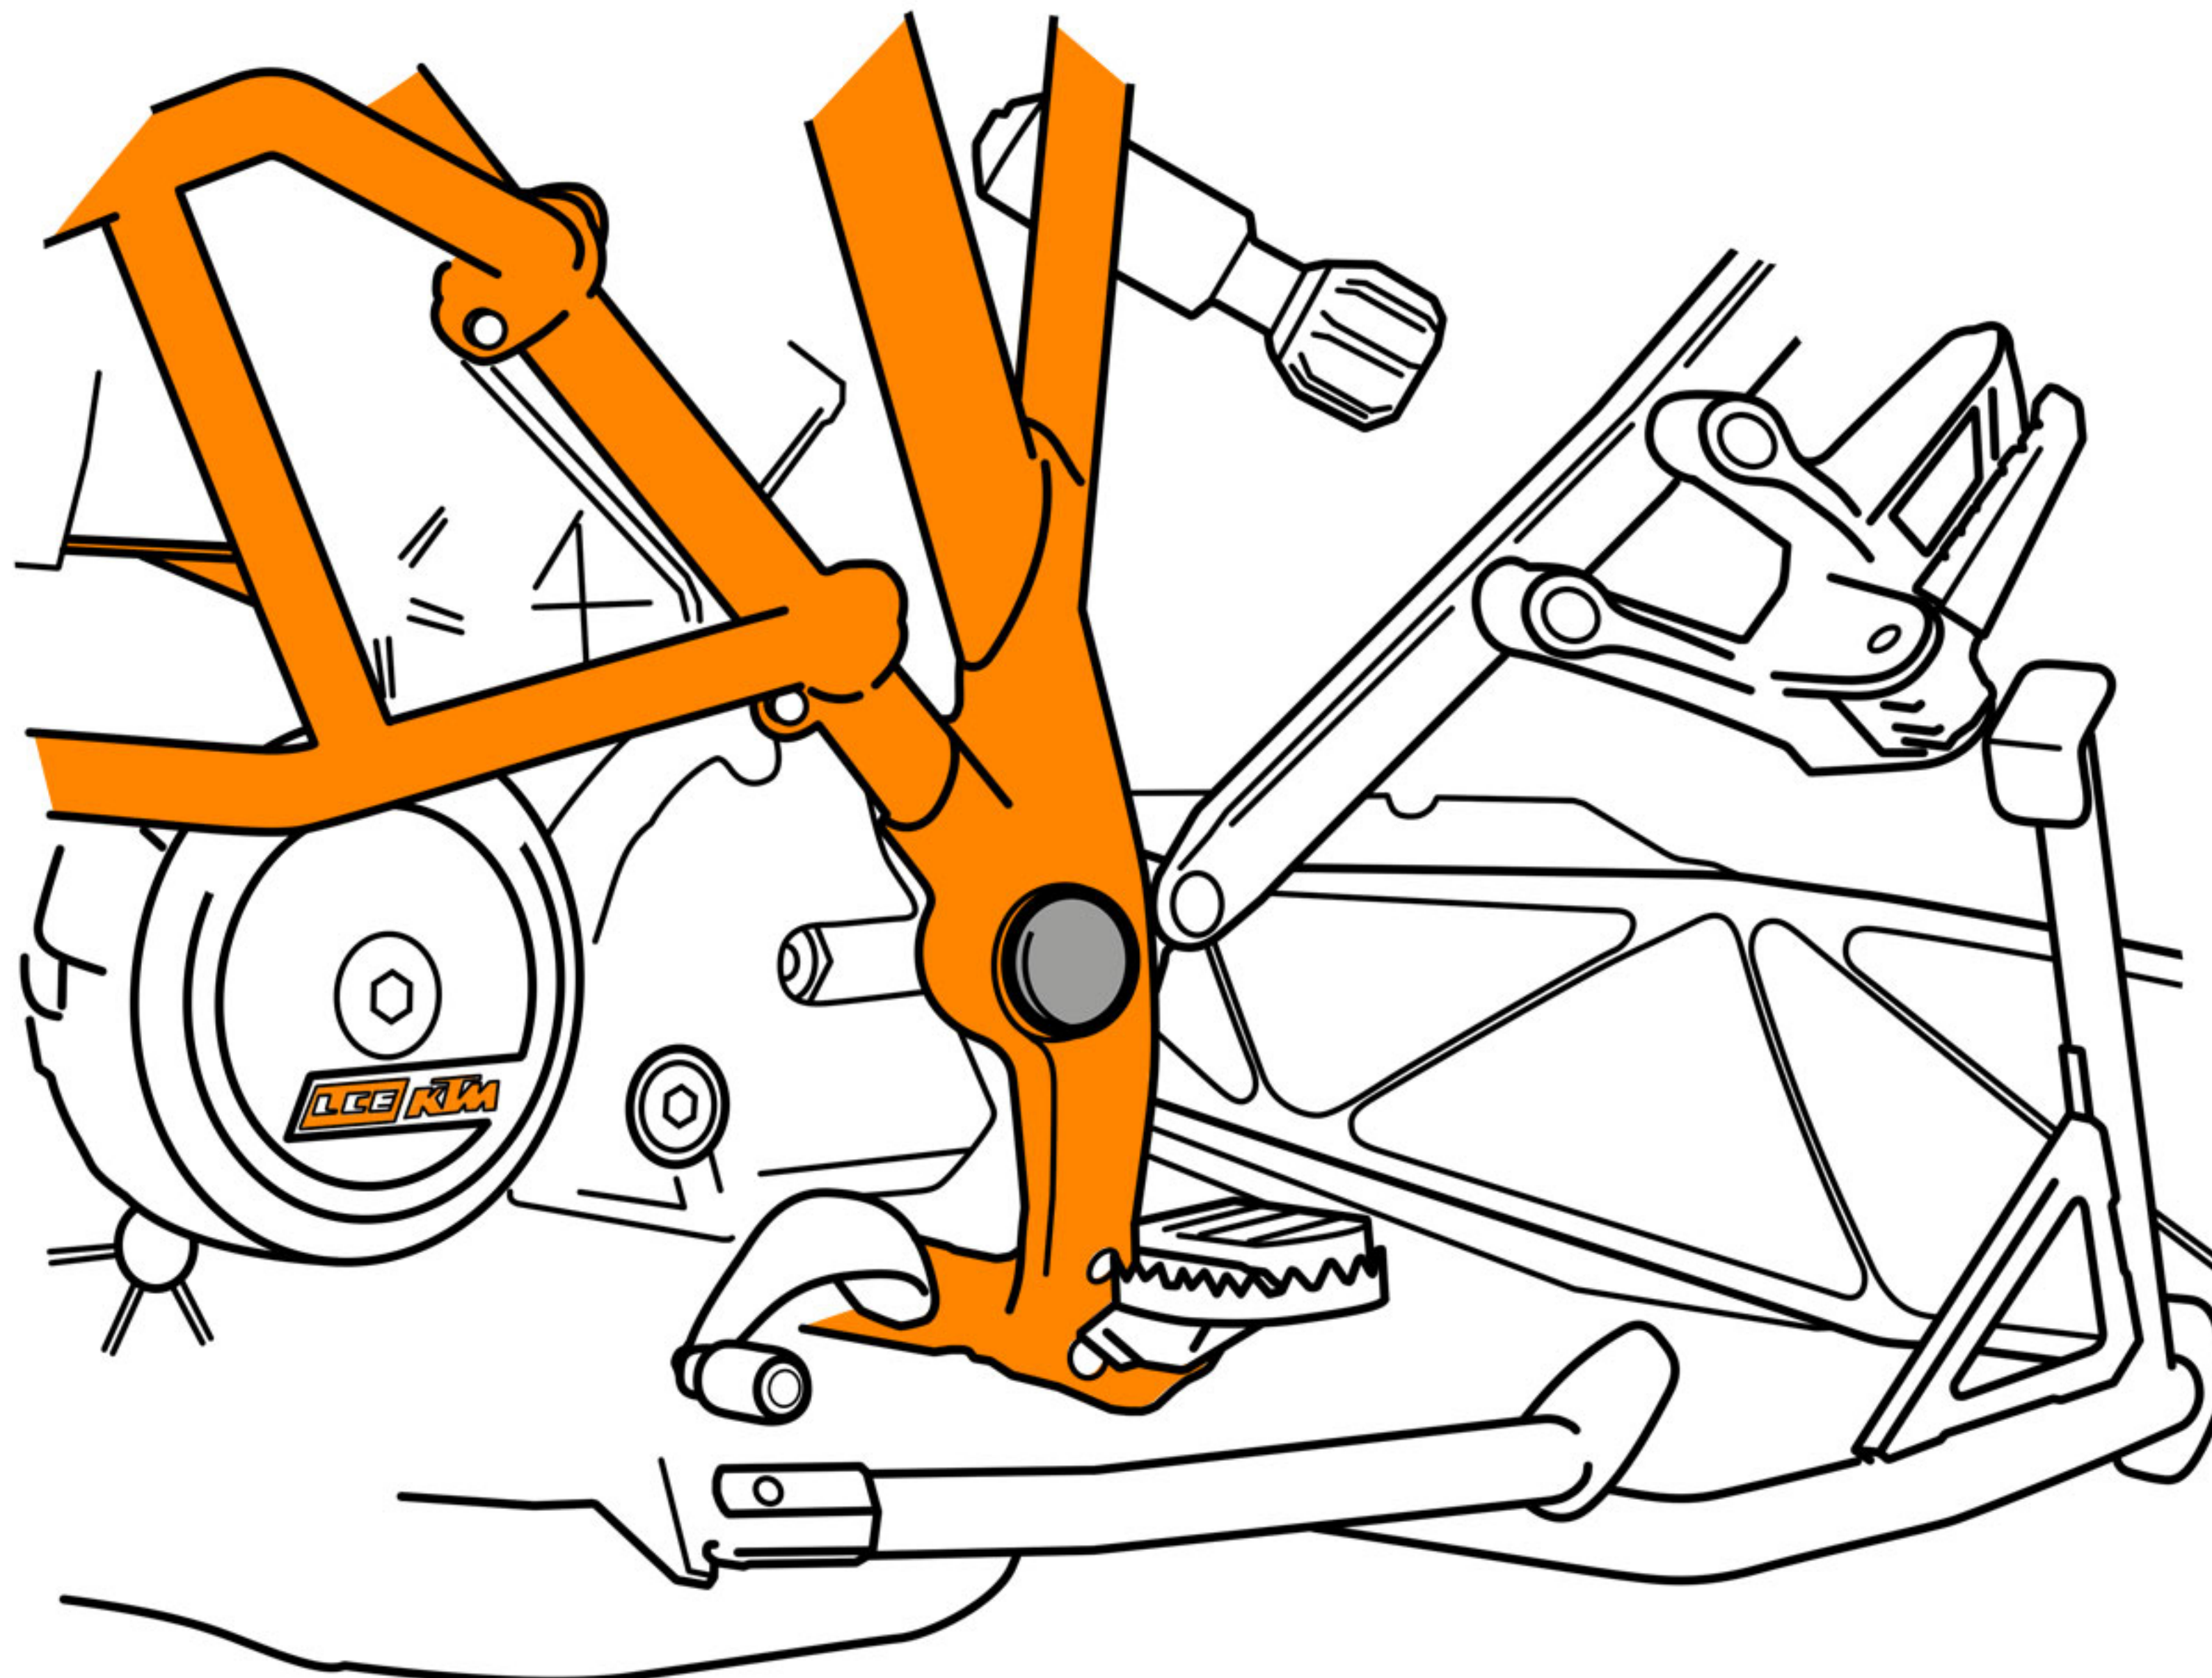

Contact us:

sales@pyramid-plastics.co.uk - +44 (0)1427 677990 - www.pyramid-plastics.co.uk

Follow us on social media and feel free to leave us a review!