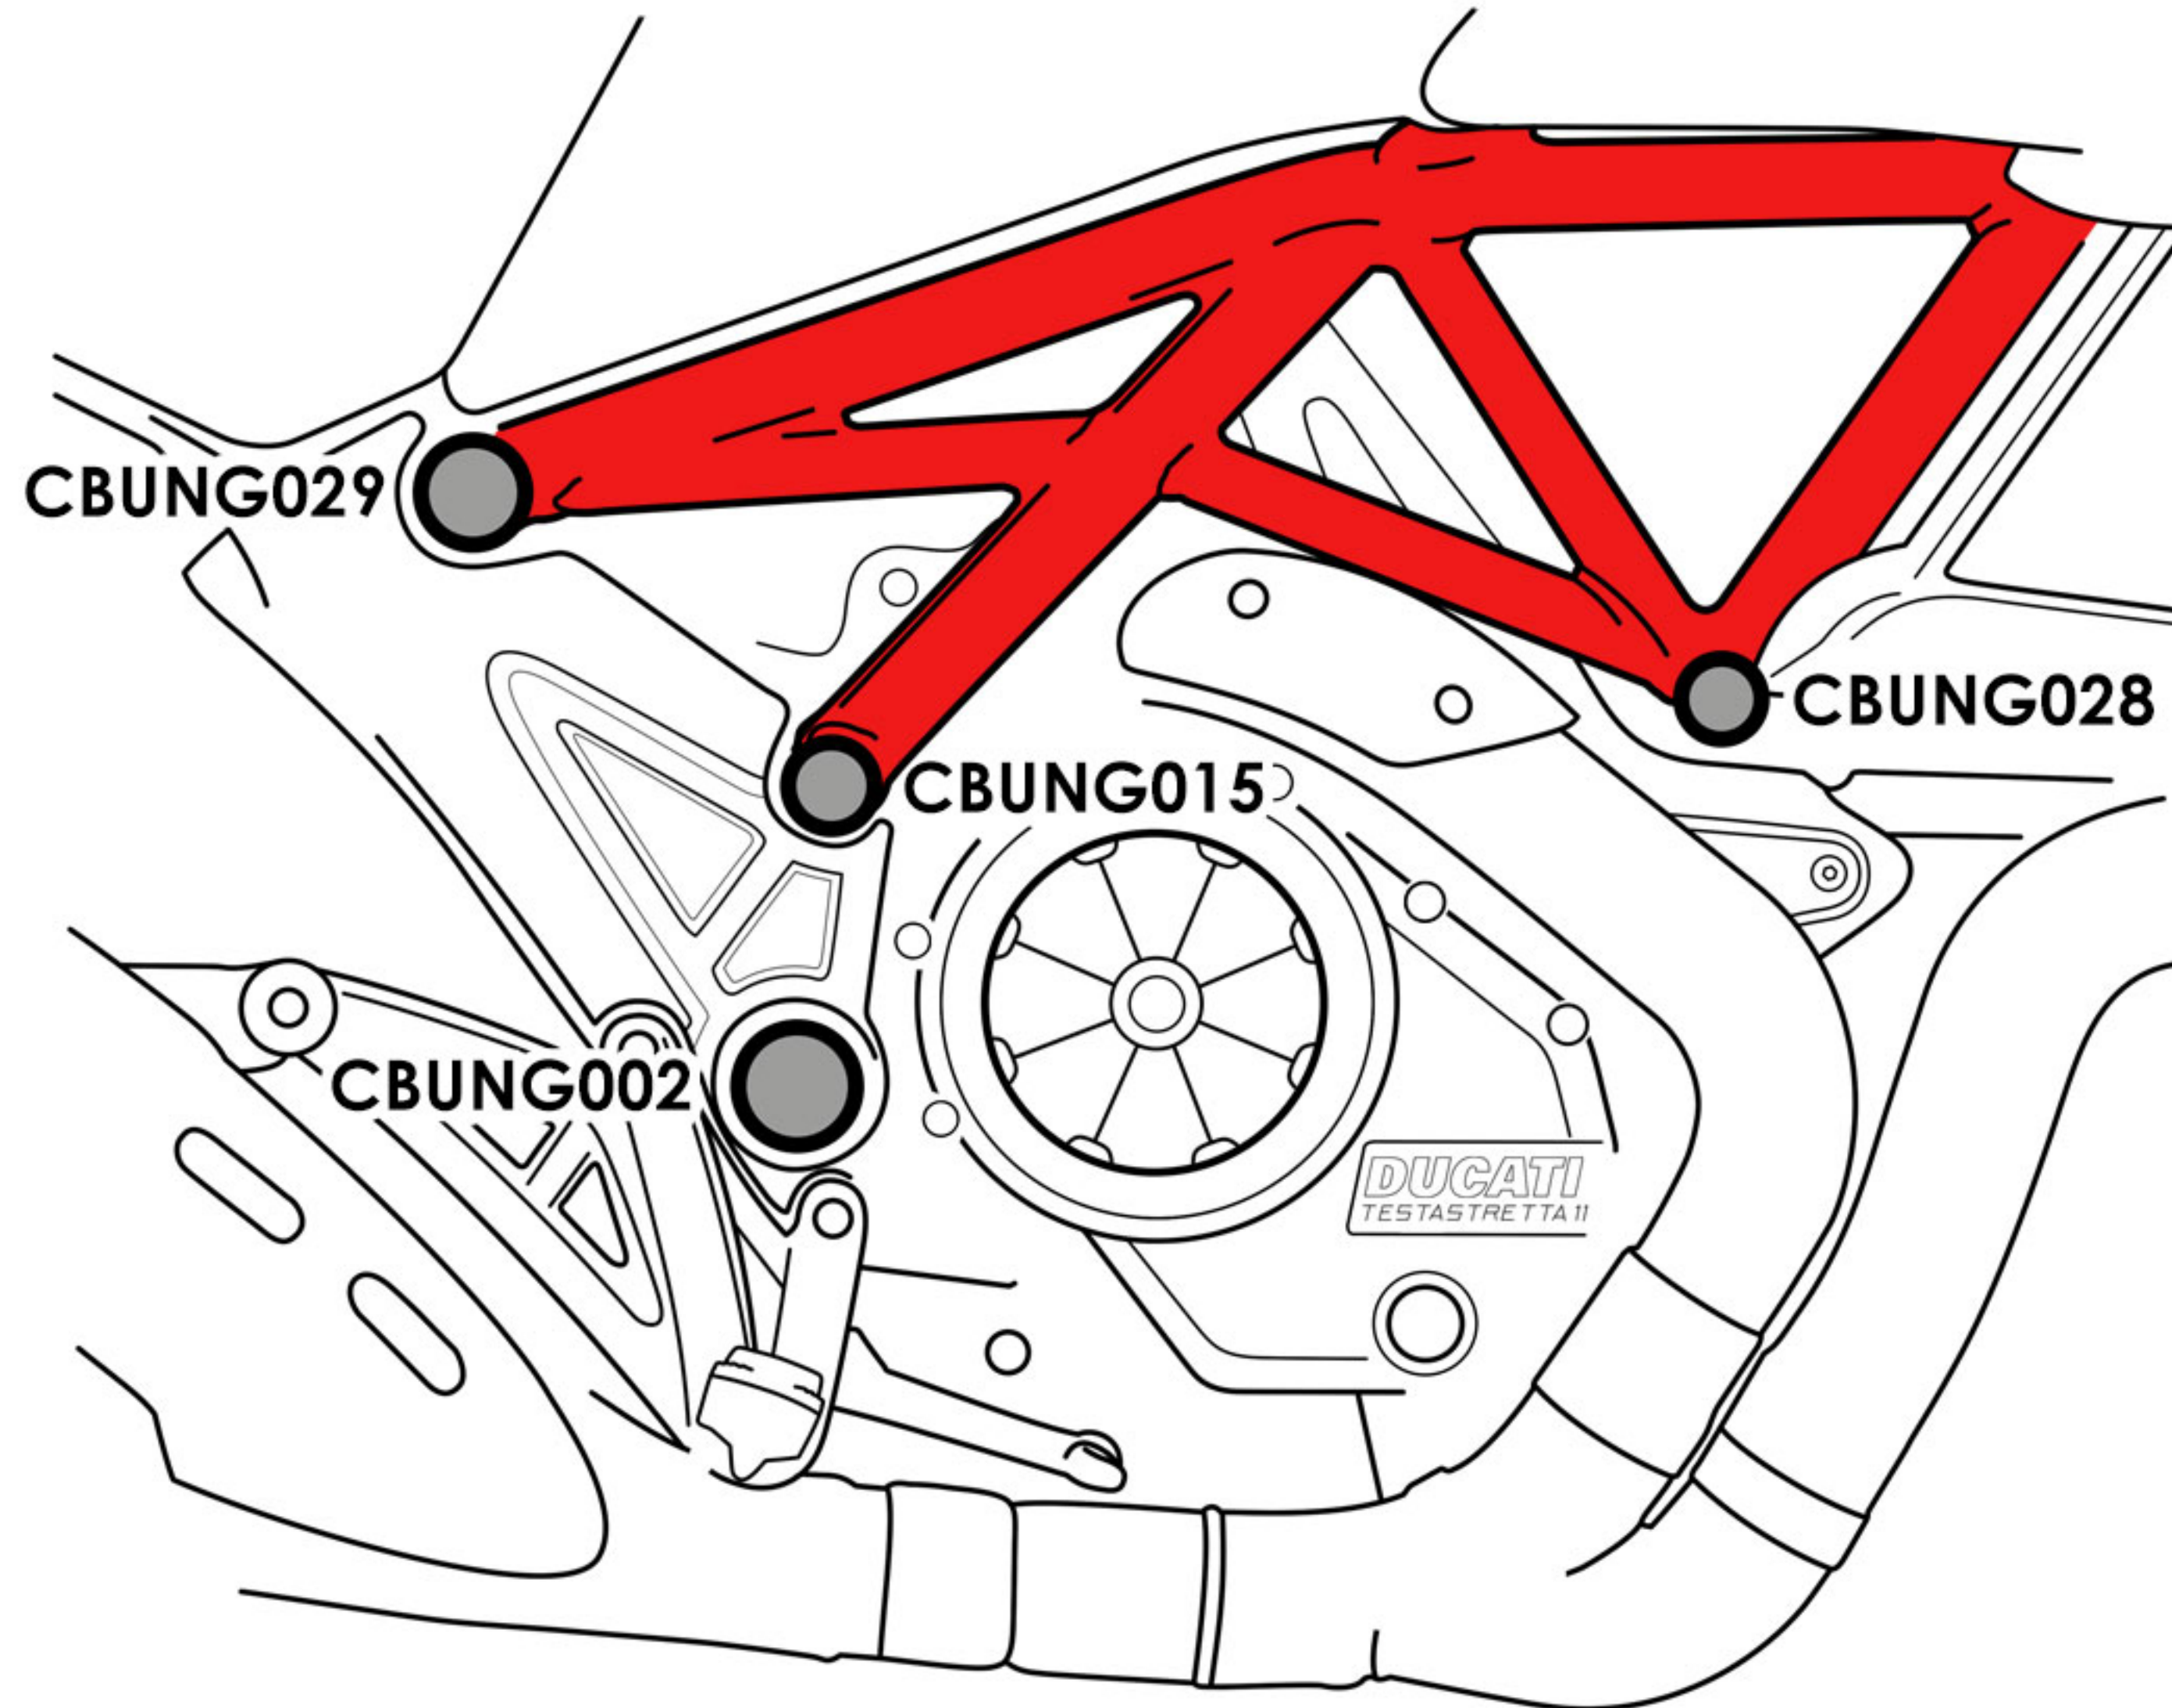

089508 Ducati Diavel Frame End Caps Fitting Instructions

Kit Includes:

X2 30mm Cap	CBUNG028
X2 32mm Cap	CBUNG015
X2 36mm Cap	CBUNG029
X2 40mm Cap	CBUNG002

- Ensure holes are free from debris, dirt & moisture before fitting.

Right-hand side shown below

Frame End Caps fit in same place on both sides

Contact us:

sales@pyramid-plastics.co.uk - +44 (0)1427 677990 - www.pyramid-plastics.co.uk

Follow us on social media and feel free to leave us a review!