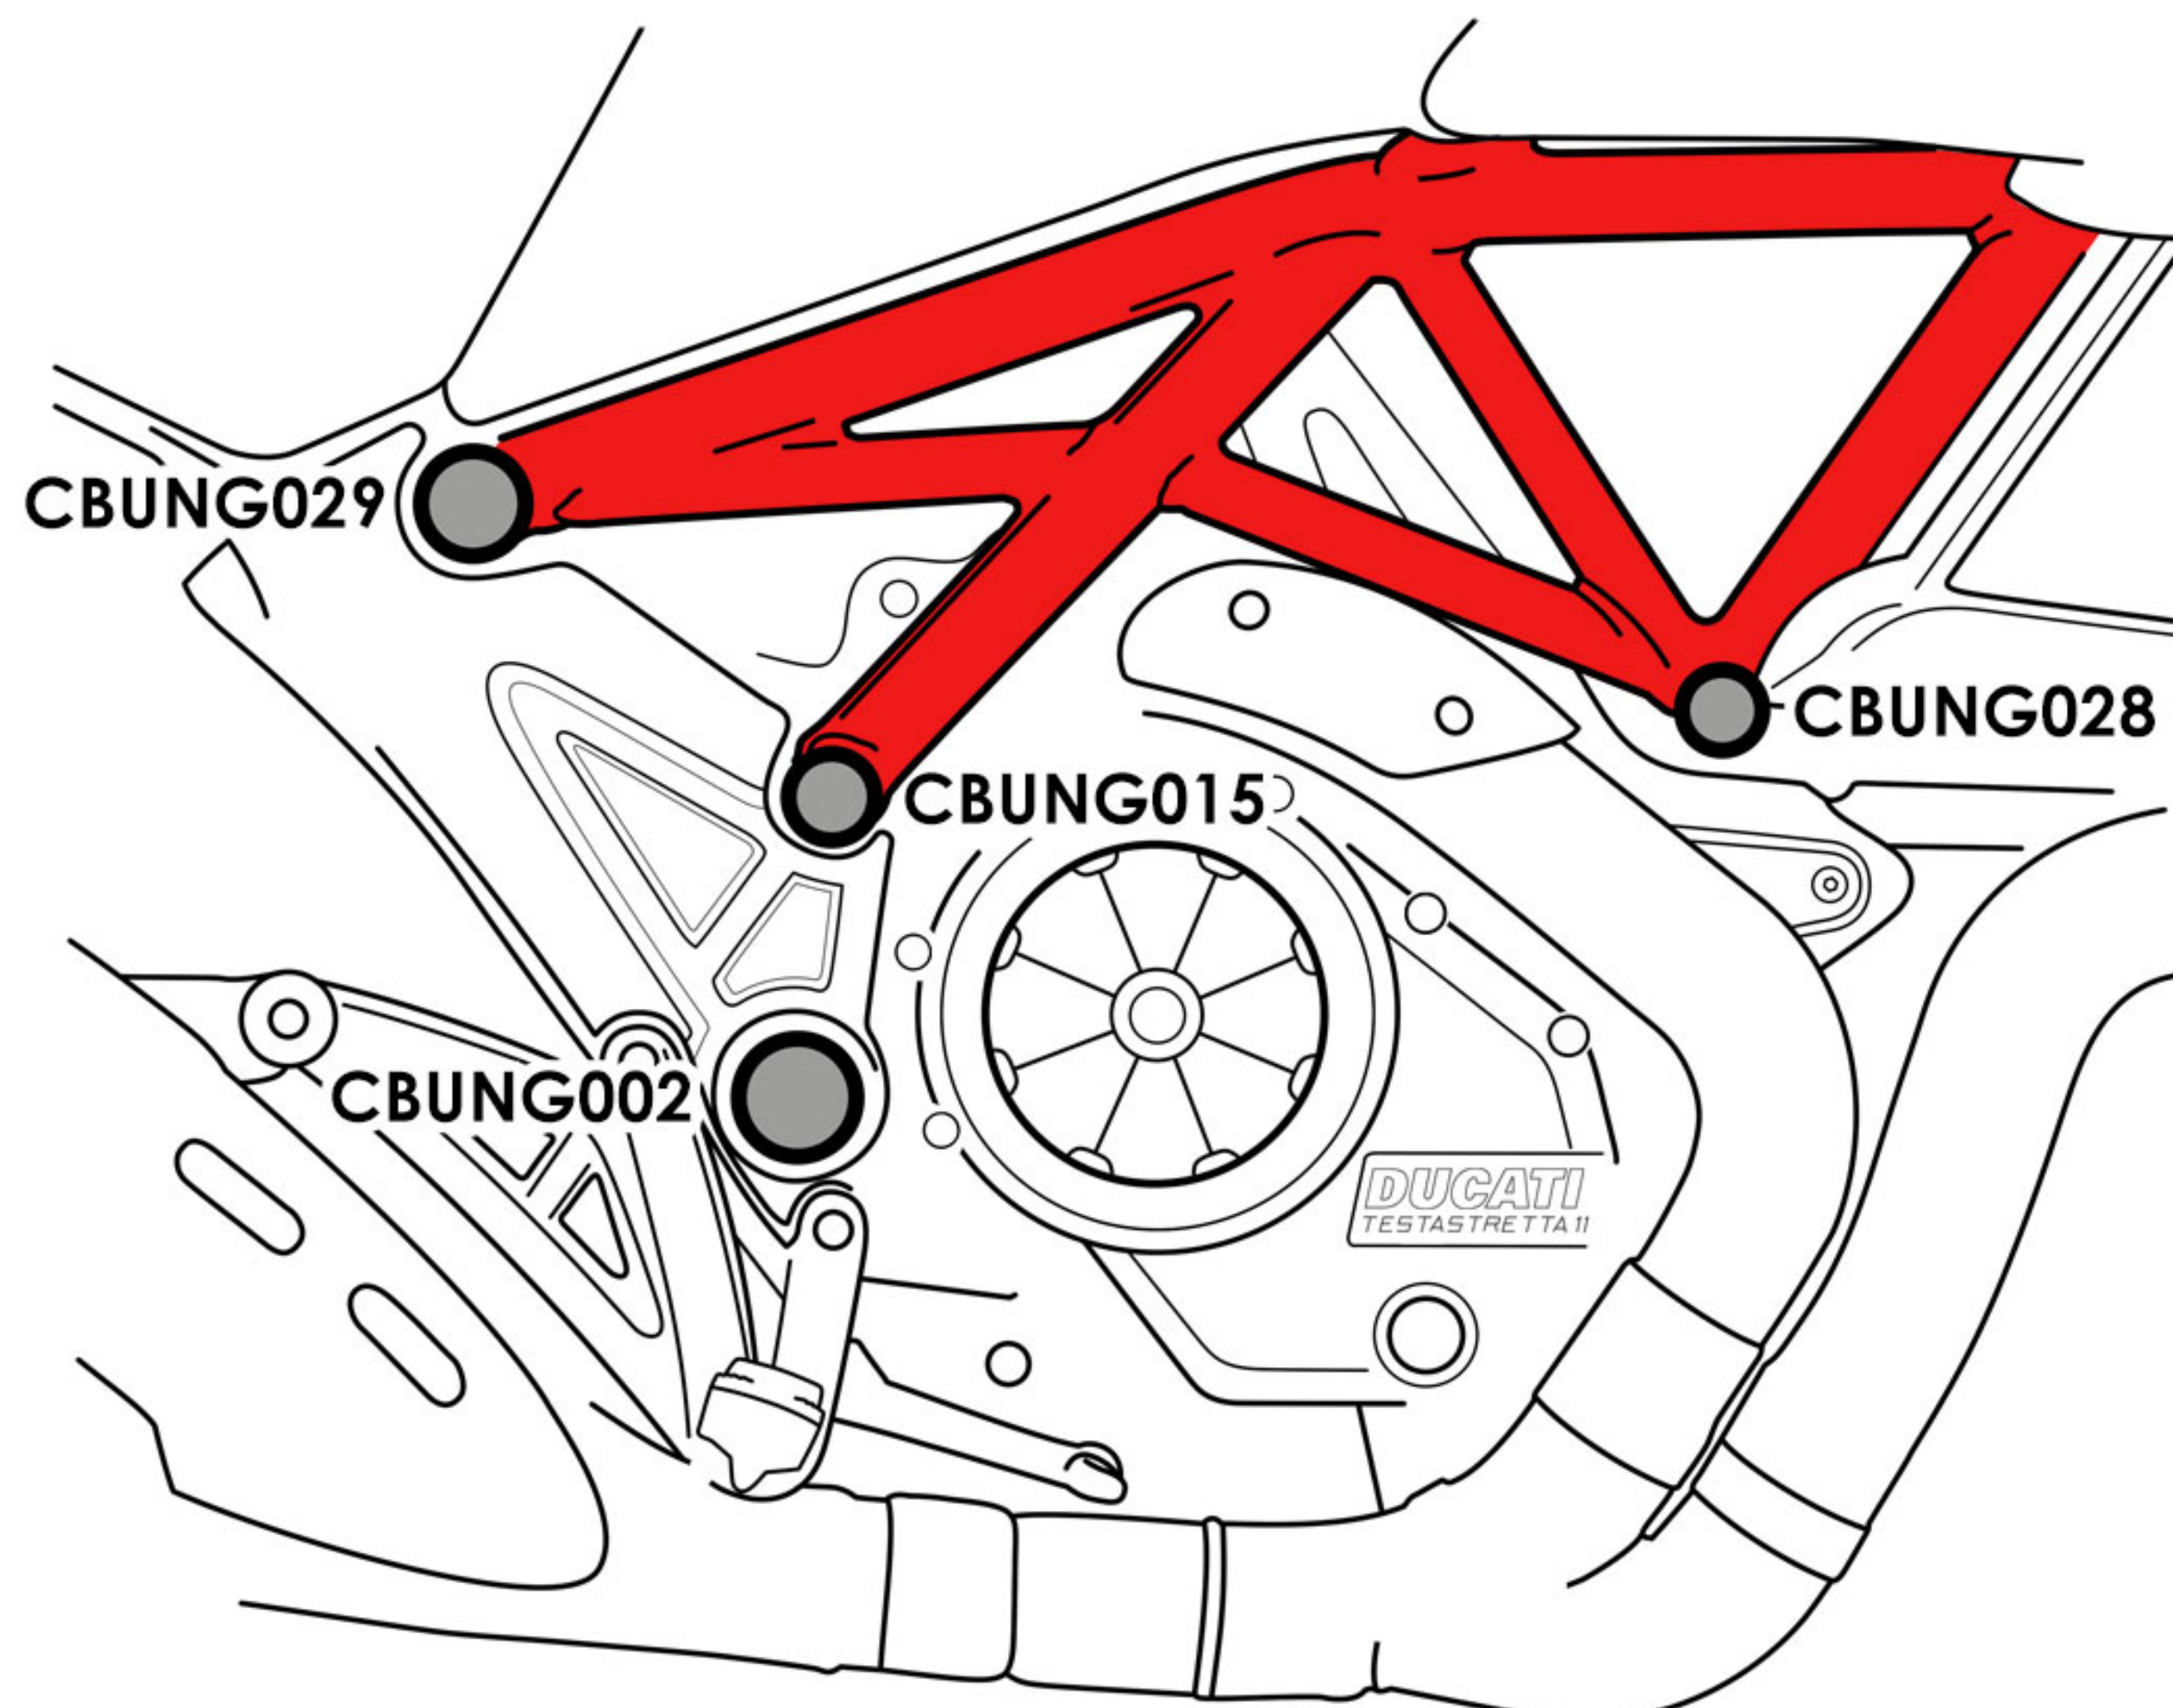

Right-hand side shown below

Frame End Caps fit in same place on both sides

Contact us:

sales@pyramid-plastics.co.uk - +44 (0)1427 677990 - www.pyramid-plastics.co.uk

Follow us on social media and feel free to leave us a review!