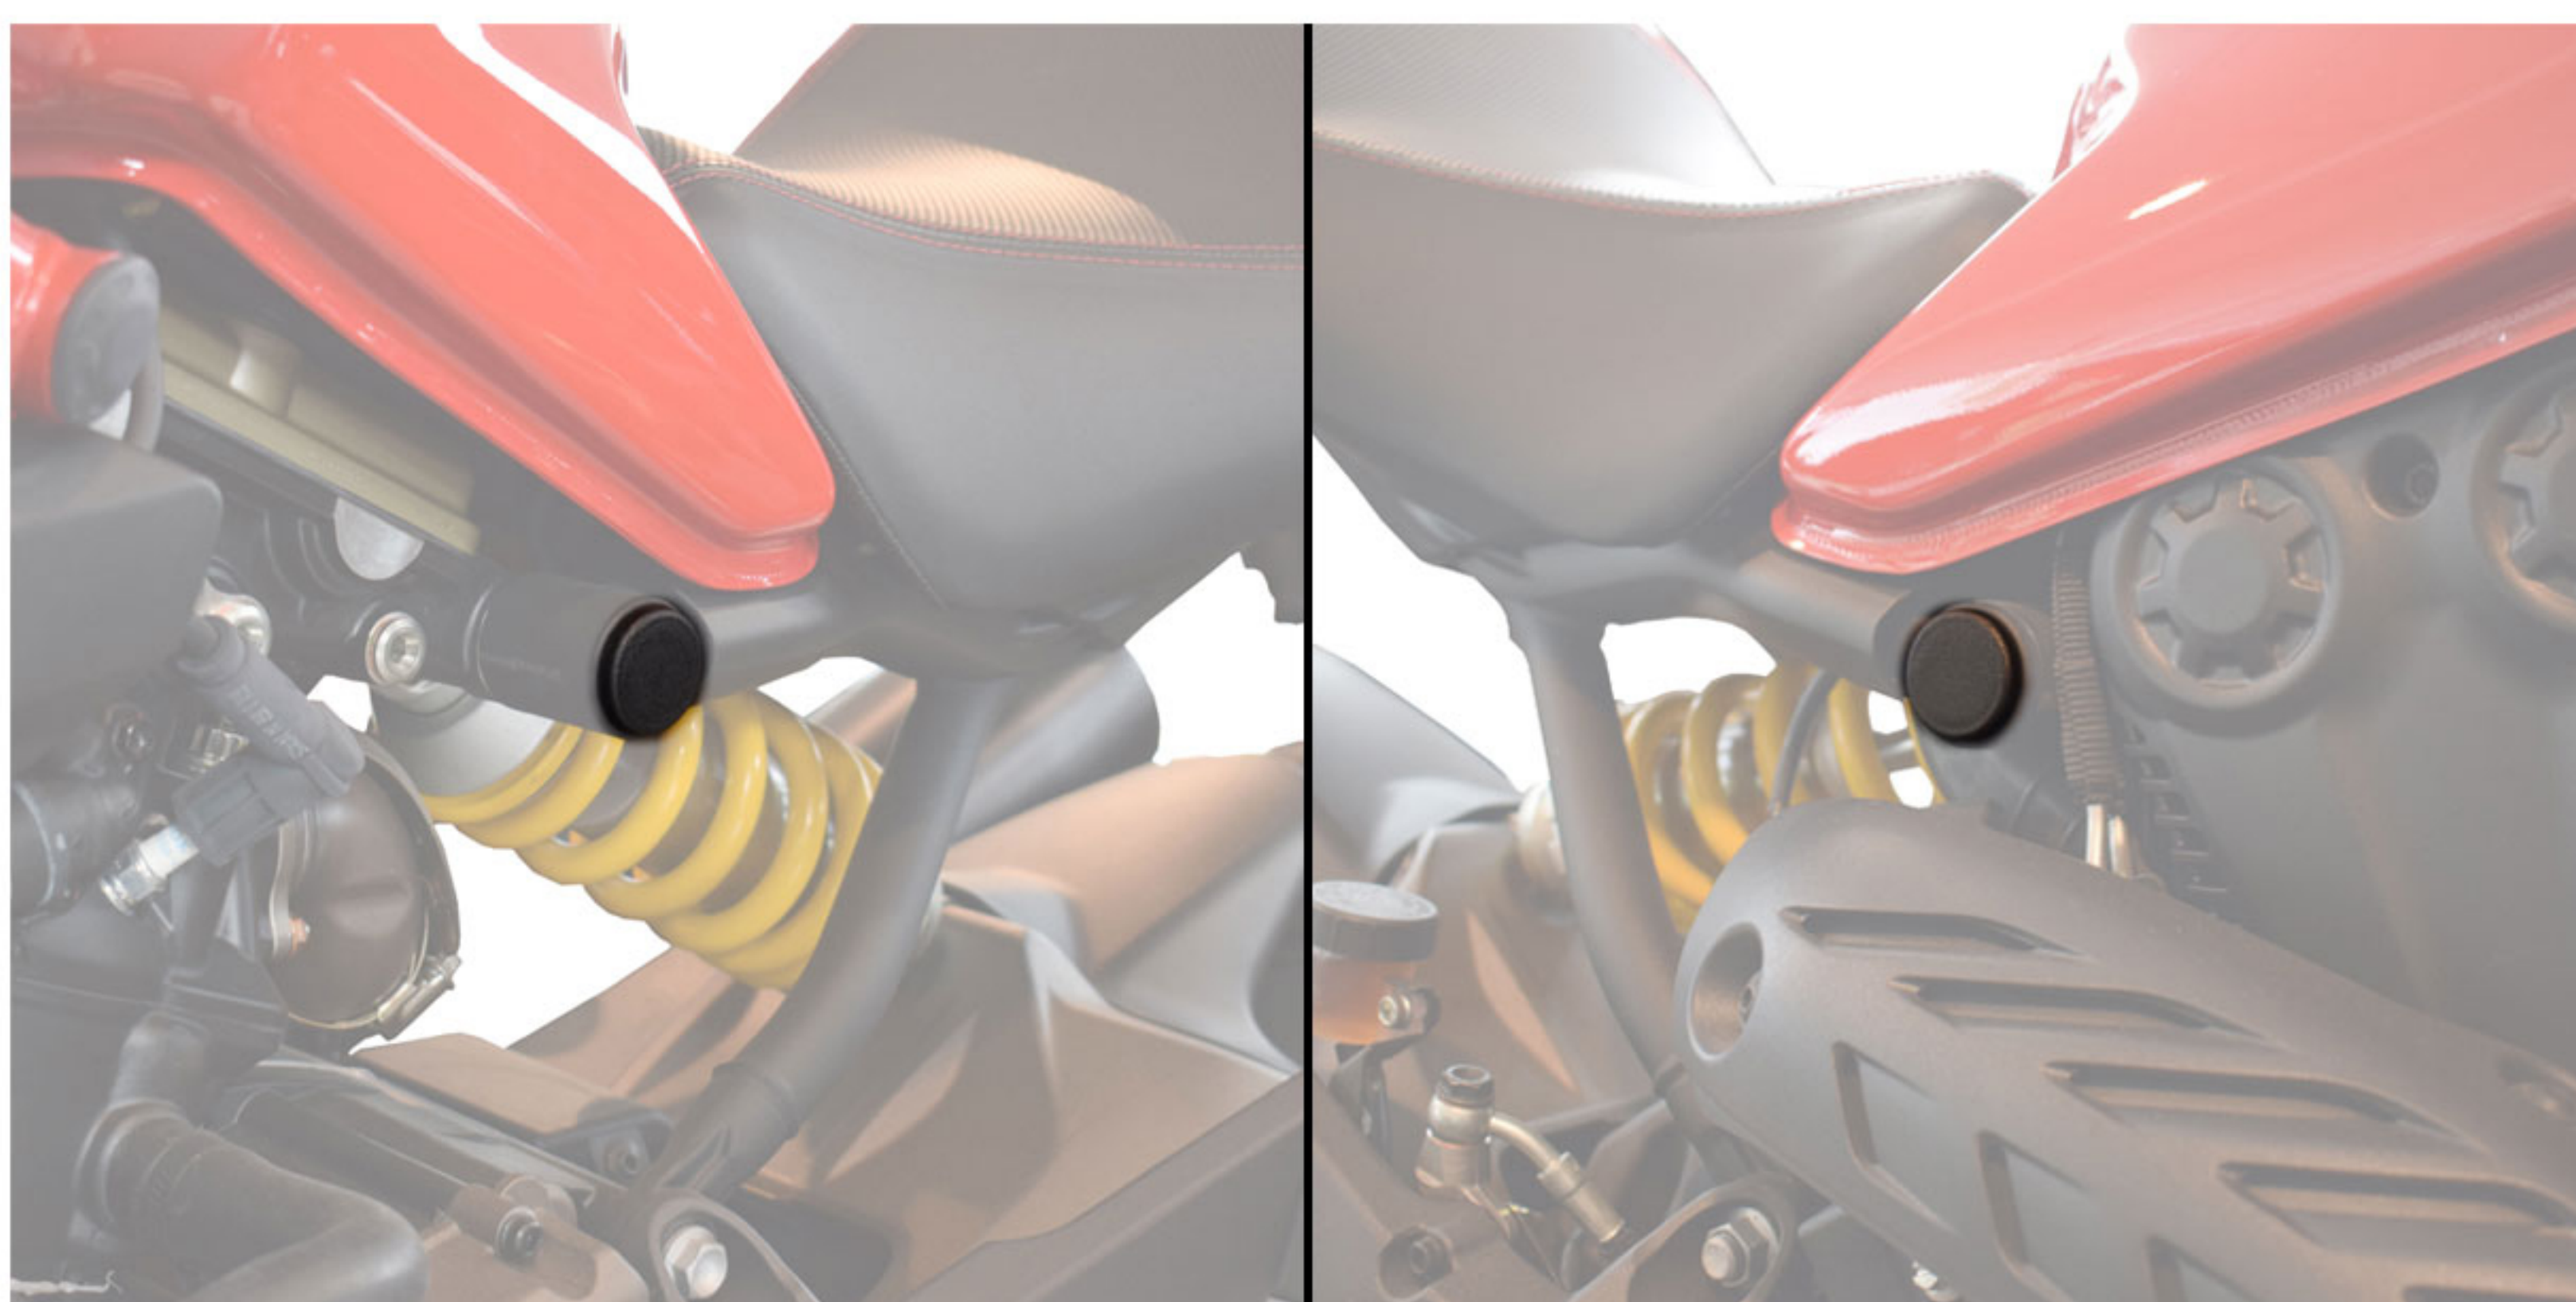

PYRAMID

Ducati Monster 821, 1200 & 1200S Frame End Caps 089503

Kit Includes:

X2 32mm cap CBUNG015

- Ensure holes are free from debris, dirt & moisture before fitting.
- **One** cap on the left and **one** cap on the right. **Please ensure caps are fully inserted.**

sales@pyramid-plastics.co.uk
+44 (0)1427 677990
www.pyramid-plastics.co.uk

PYRAMID

Ducati Monster 821, 1200 & 1200S Frame End Caps 089503

Kit Includes:

X2 32mm cap CBUNG015

- Ensure holes are free from debris, dirt & moisture before fitting.
- **One** cap on the left and **one** cap on the right. **Please ensure caps are fully inserted.**