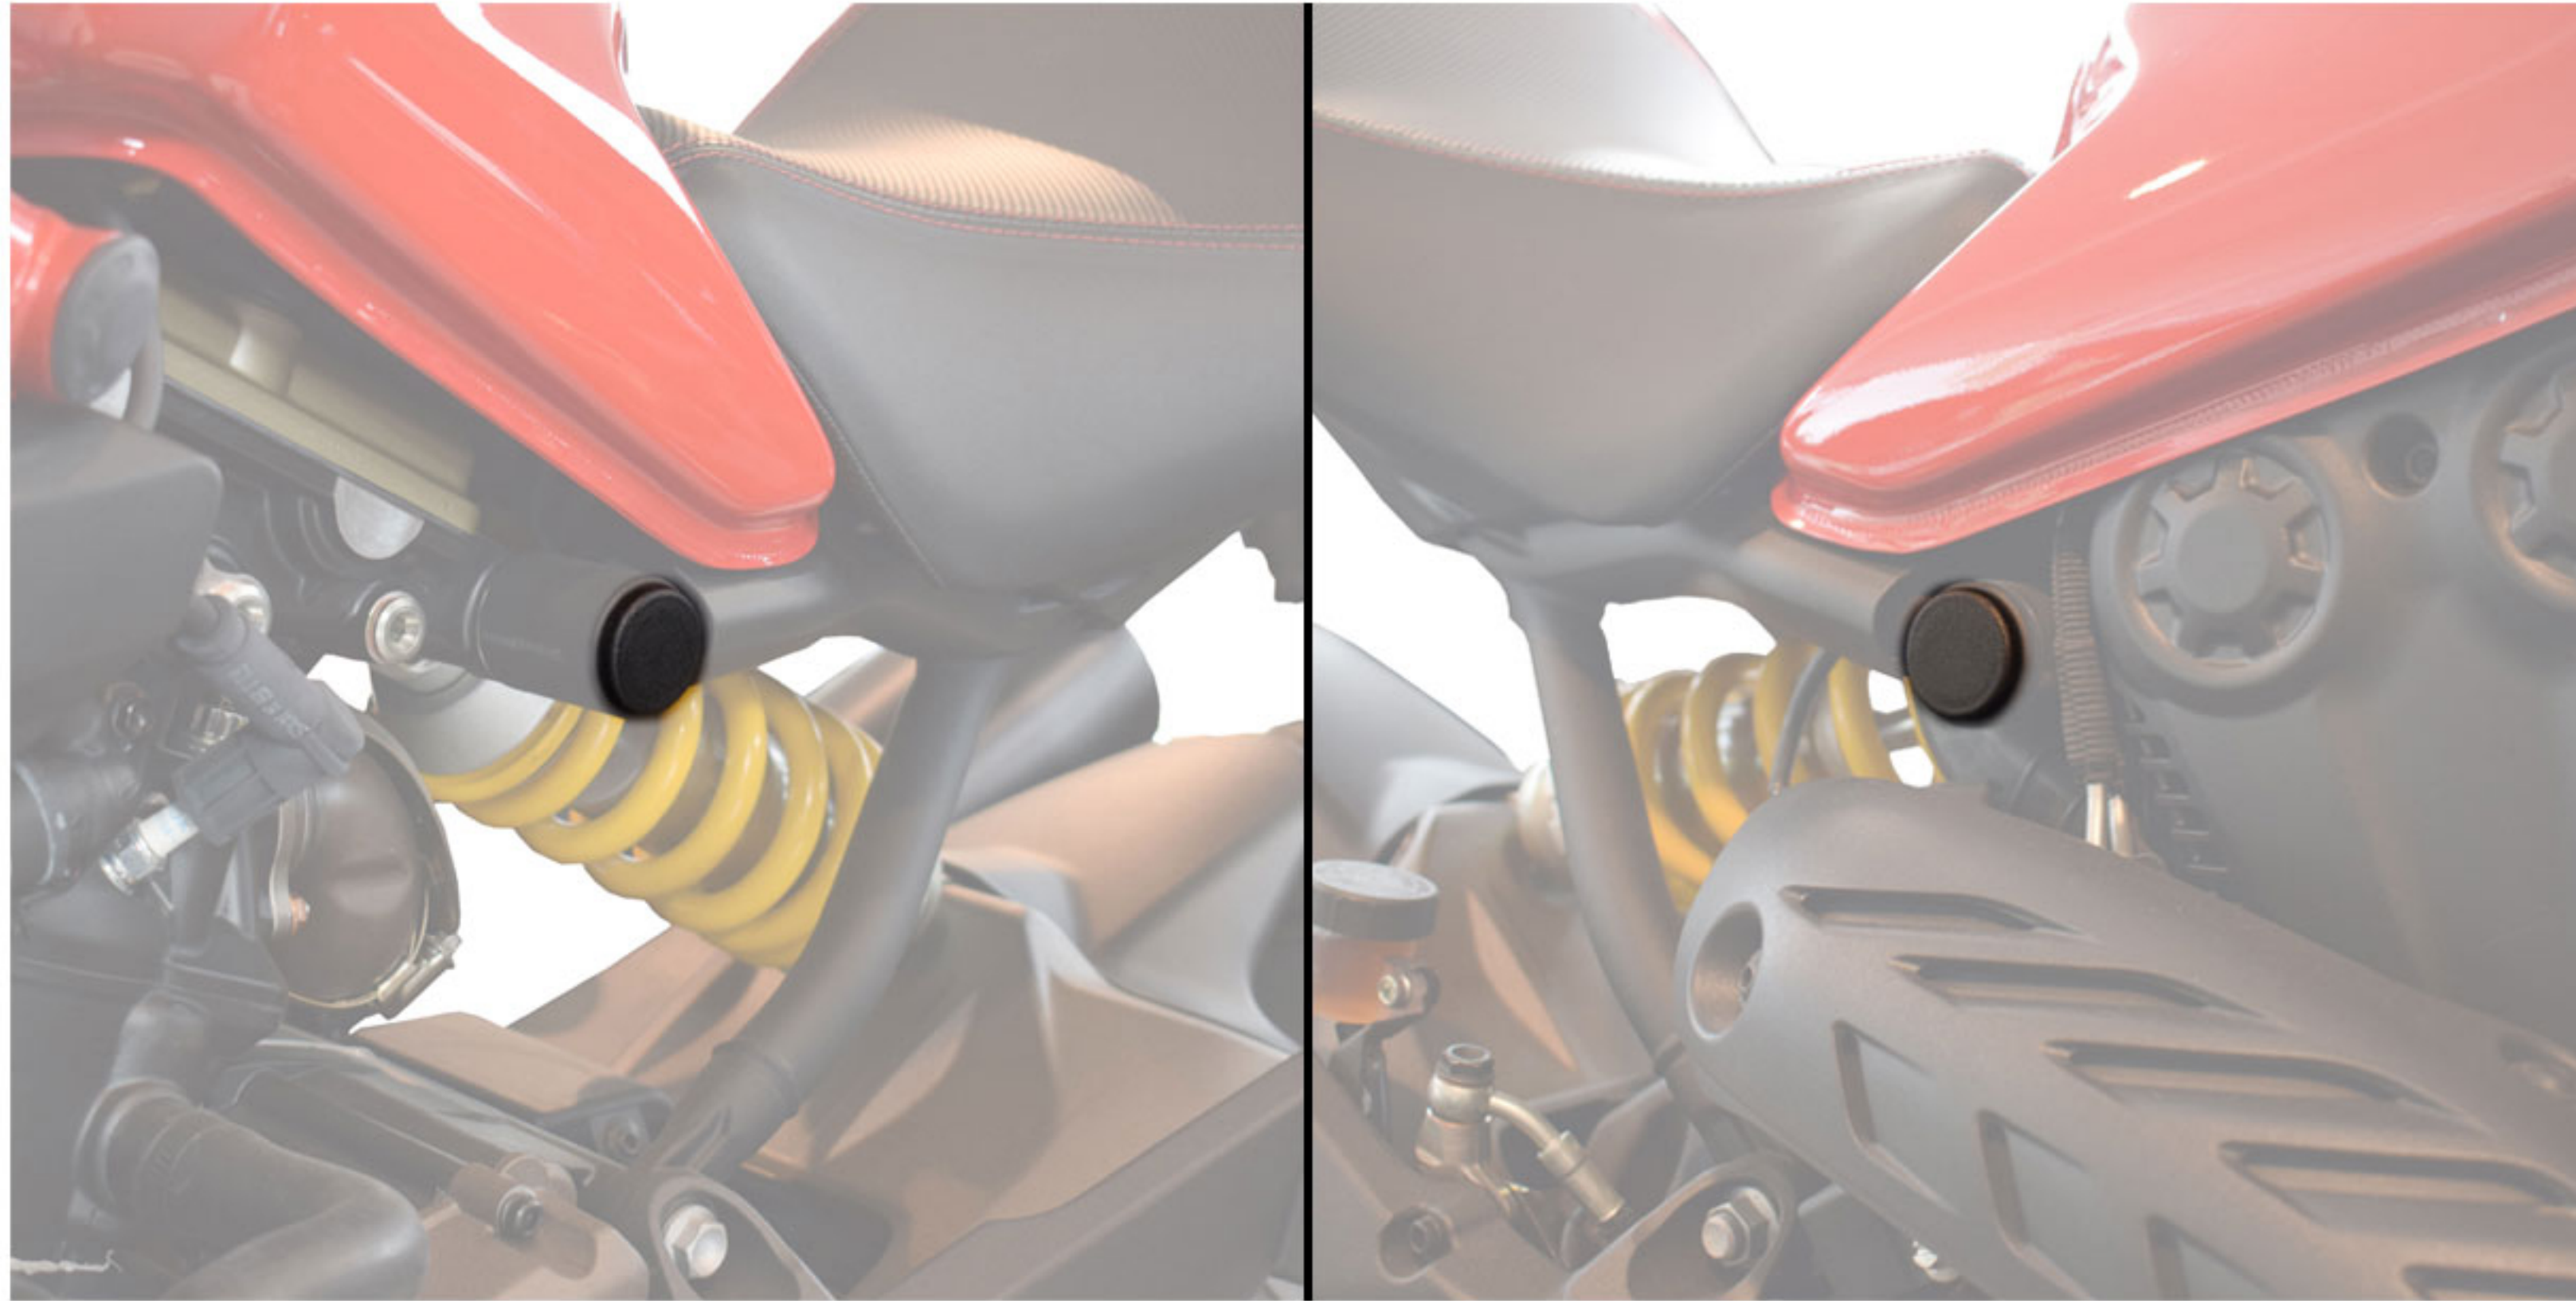

PYRAMID

Ducati Monster 821, 1200 & 1200S Frame End Caps 089503

Kit Includes:

X2 32mm cap CBUNG015

- Ensure holes are free from debris, dirt & moisture before fitting.
- **One** cap on the left and **one** cap on the right. **Please ensure caps are fully inserted.**

sales@pyramid-plastics.co.uk
+44 (0)1427 677990
www.pyramid-plastics.co.uk

PYRAMID

Ducati Monster 821, 1200 & 1200S Frame End Caps 089503

Kit Includes:

X2 32mm cap CBUNG015

- Ensure holes are free from debris, dirt & moisture before fitting.
- **One** cap on the left and **one** cap on the right. **Please ensure caps are fully inserted.**