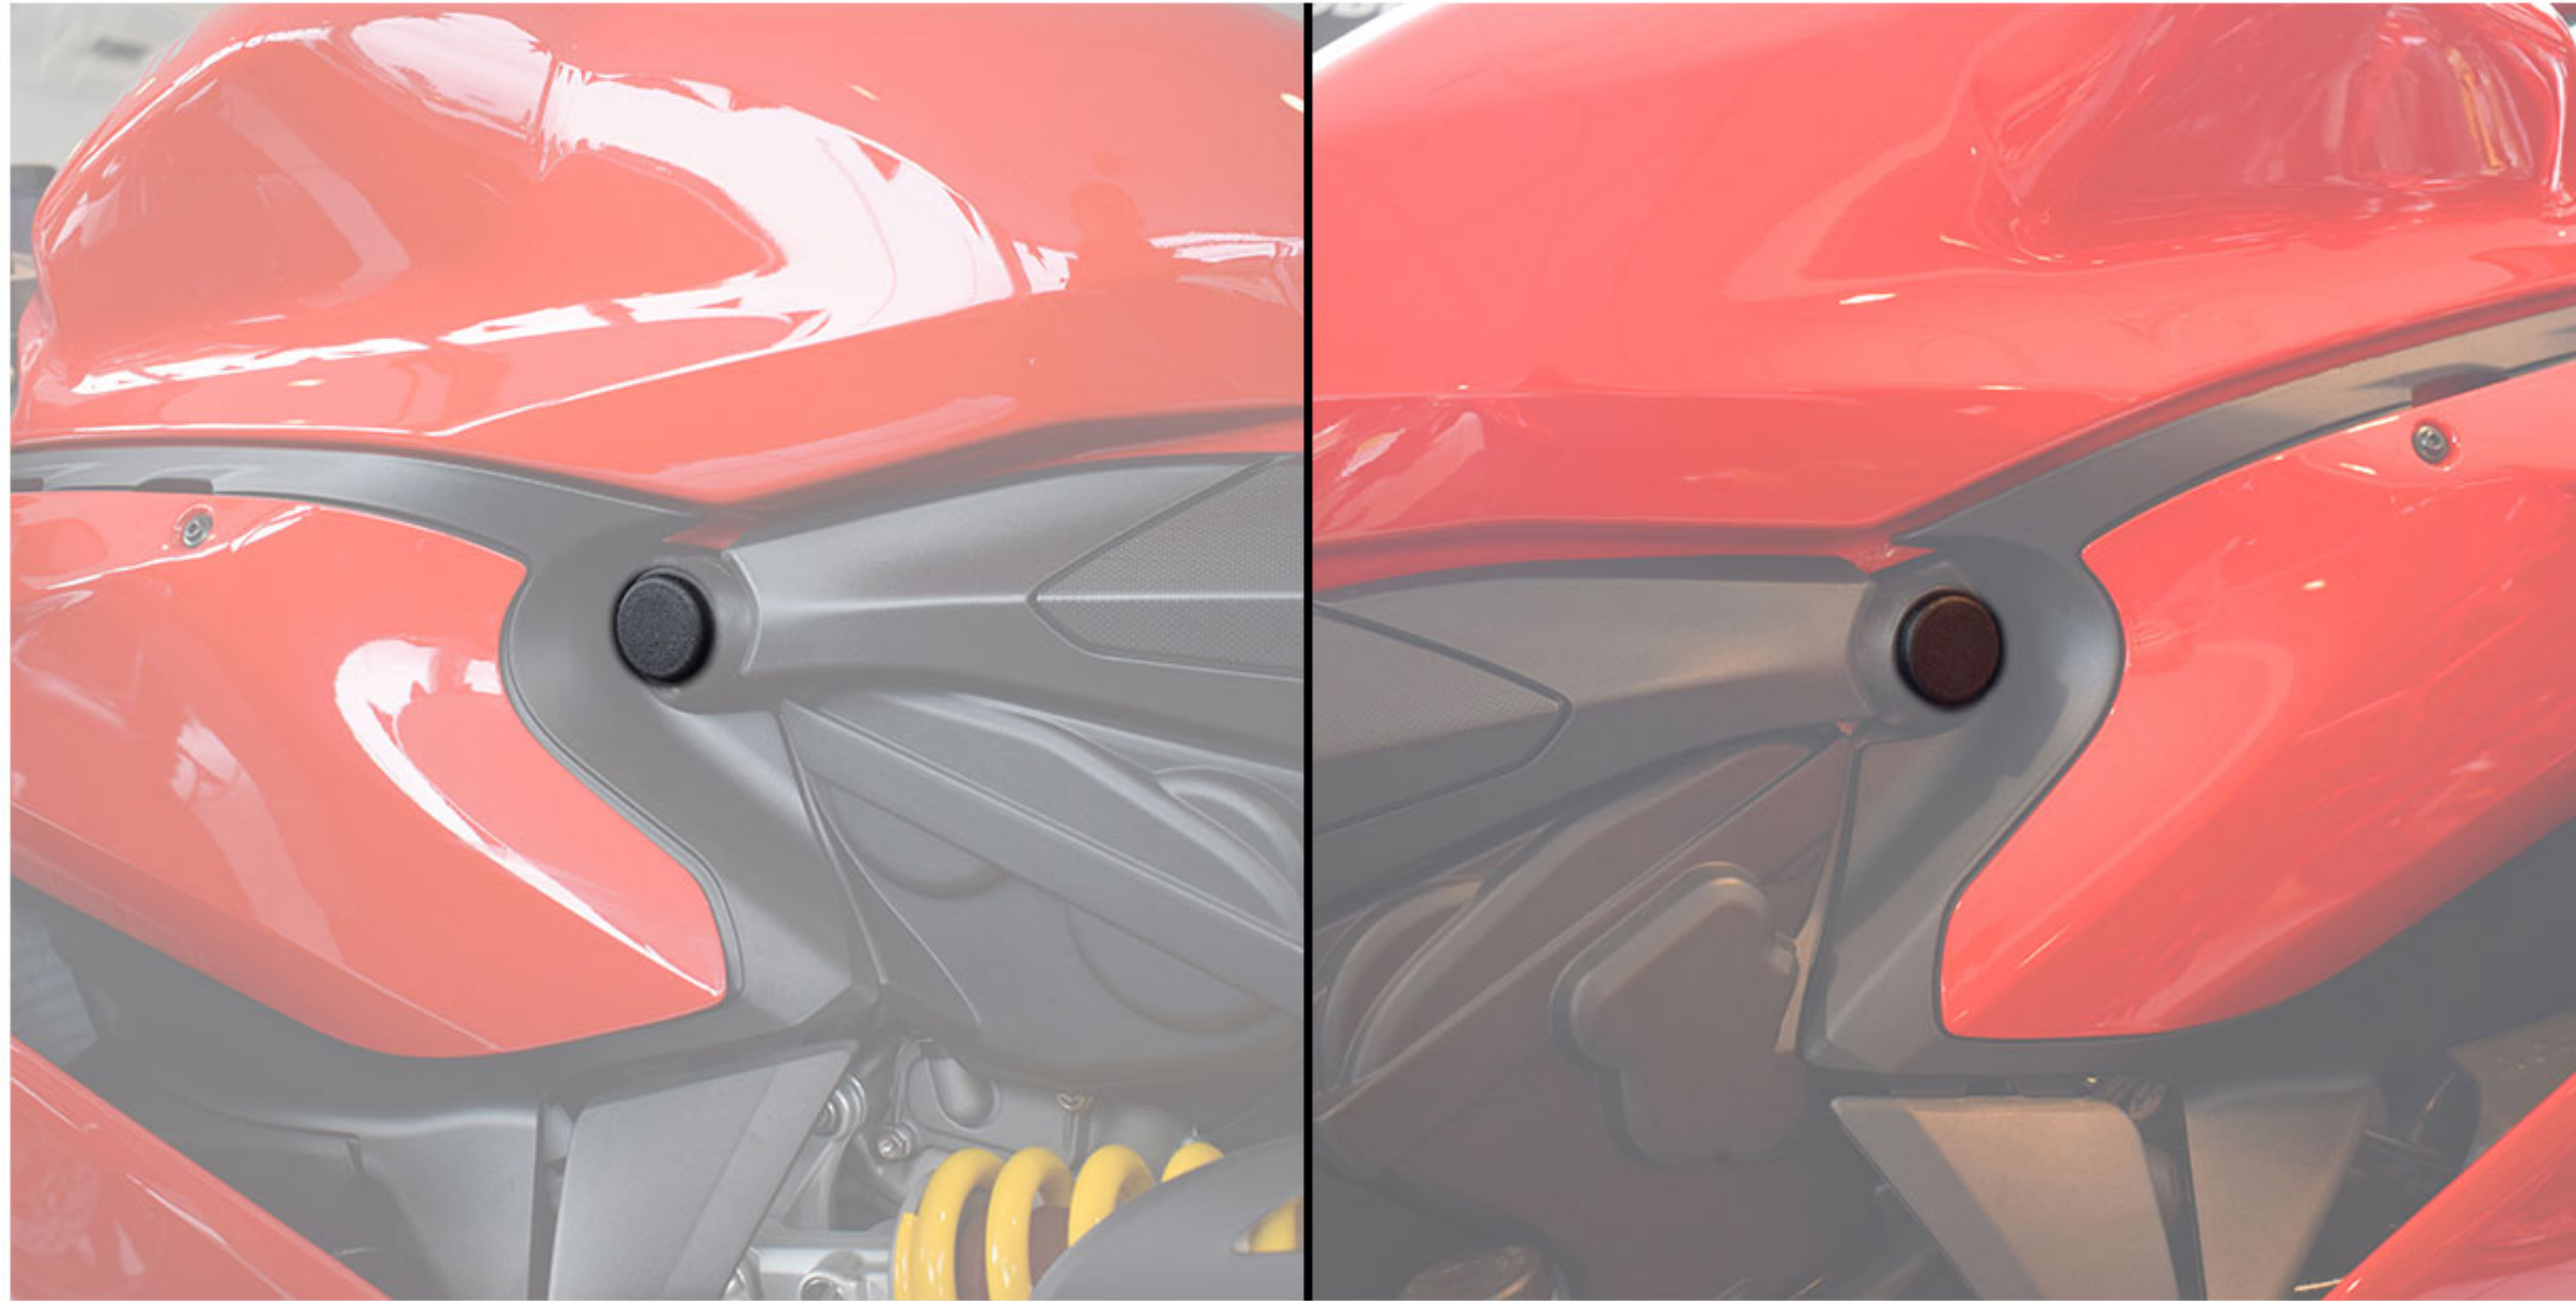

PYRAMID

Ducati 899 & 959 Frame End Caps 089501

Kit Includes:

X2 30mm cap CBUNG014

- Ensure holes are free from debris, dirt & moisture before fitting.
- **One** cap on the left and **one** cap on the right. **Please ensure caps are fully inserted.**

sales@pyramid-plastics.co.uk
+44 (0)1427 677990
www.pyramid-plastics.co.uk

PYRAMID

Ducati 899 & 959 Frame End Caps 089501

Kit Includes:

X2 30mm cap CBUNG014

- Ensure holes are free from debris, dirt & moisture before fitting.
- **One** cap on the left and **one** cap on the right. **Please ensure caps are fully inserted.**