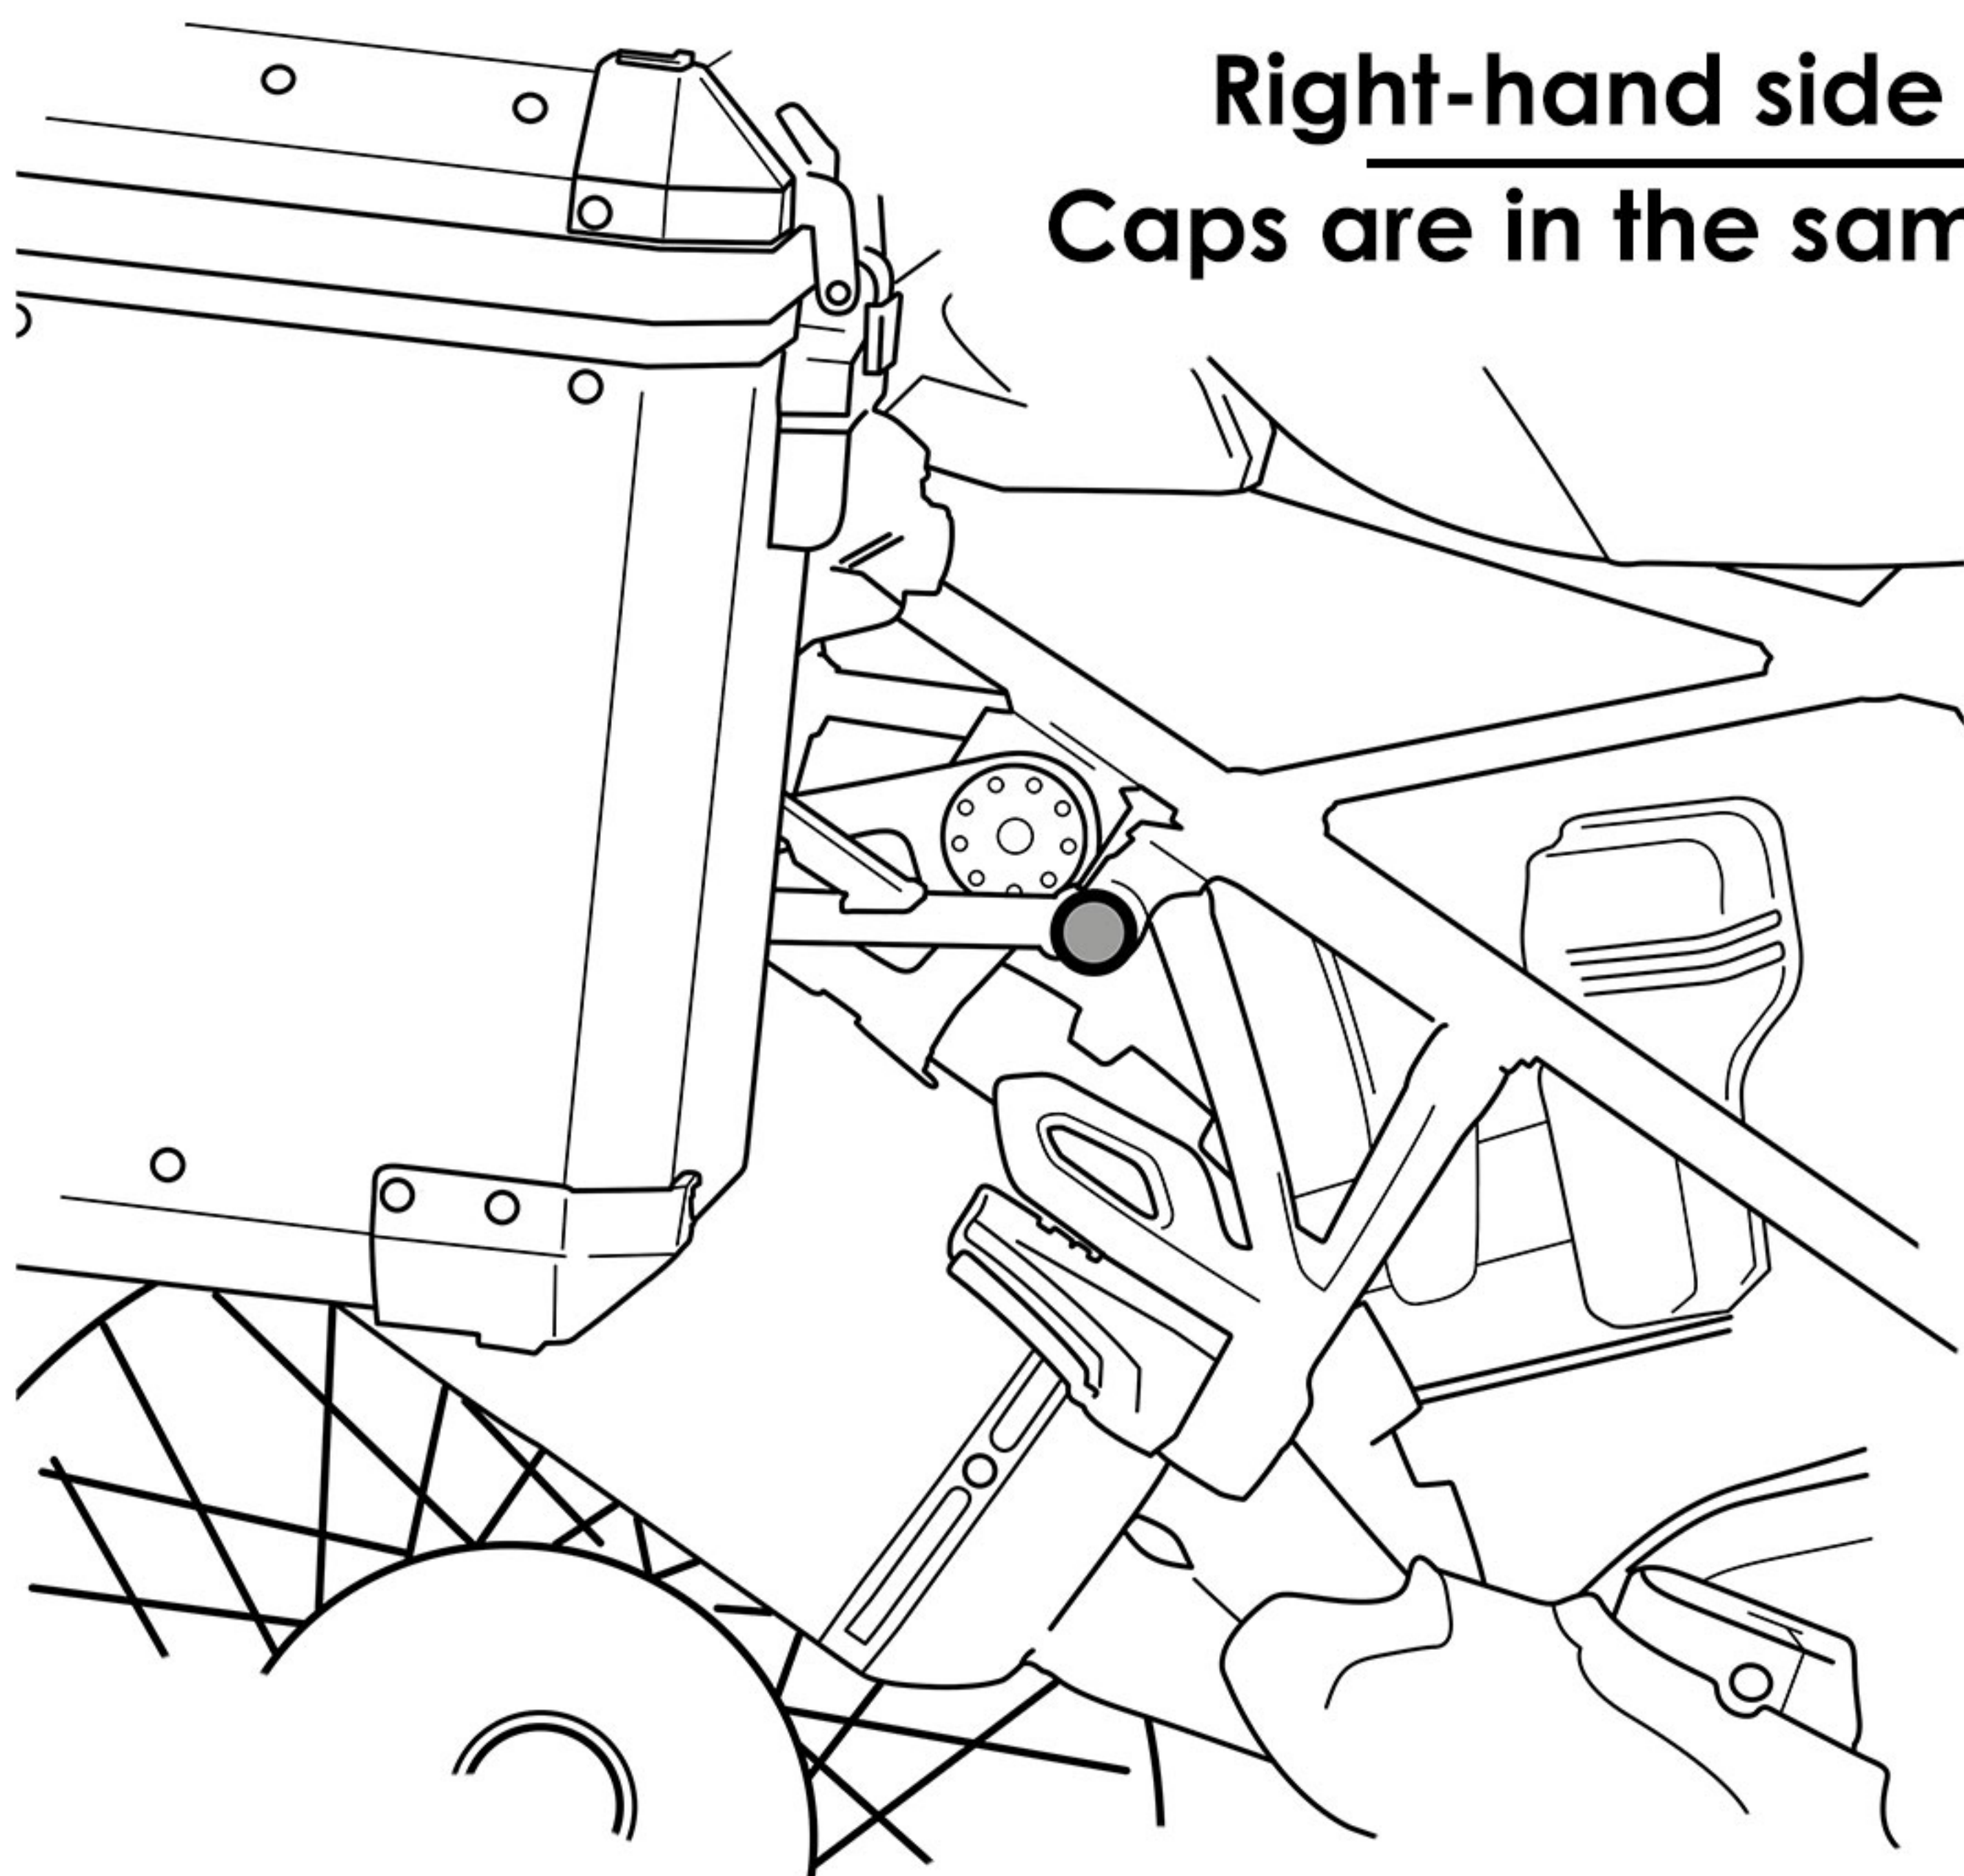

Contact us:

sales@pyramid-plastics.co.uk - +44 (0)1427 677990 - www.pyramid-plastics.co.uk

Follow us on social media and feel free to leave us a review!