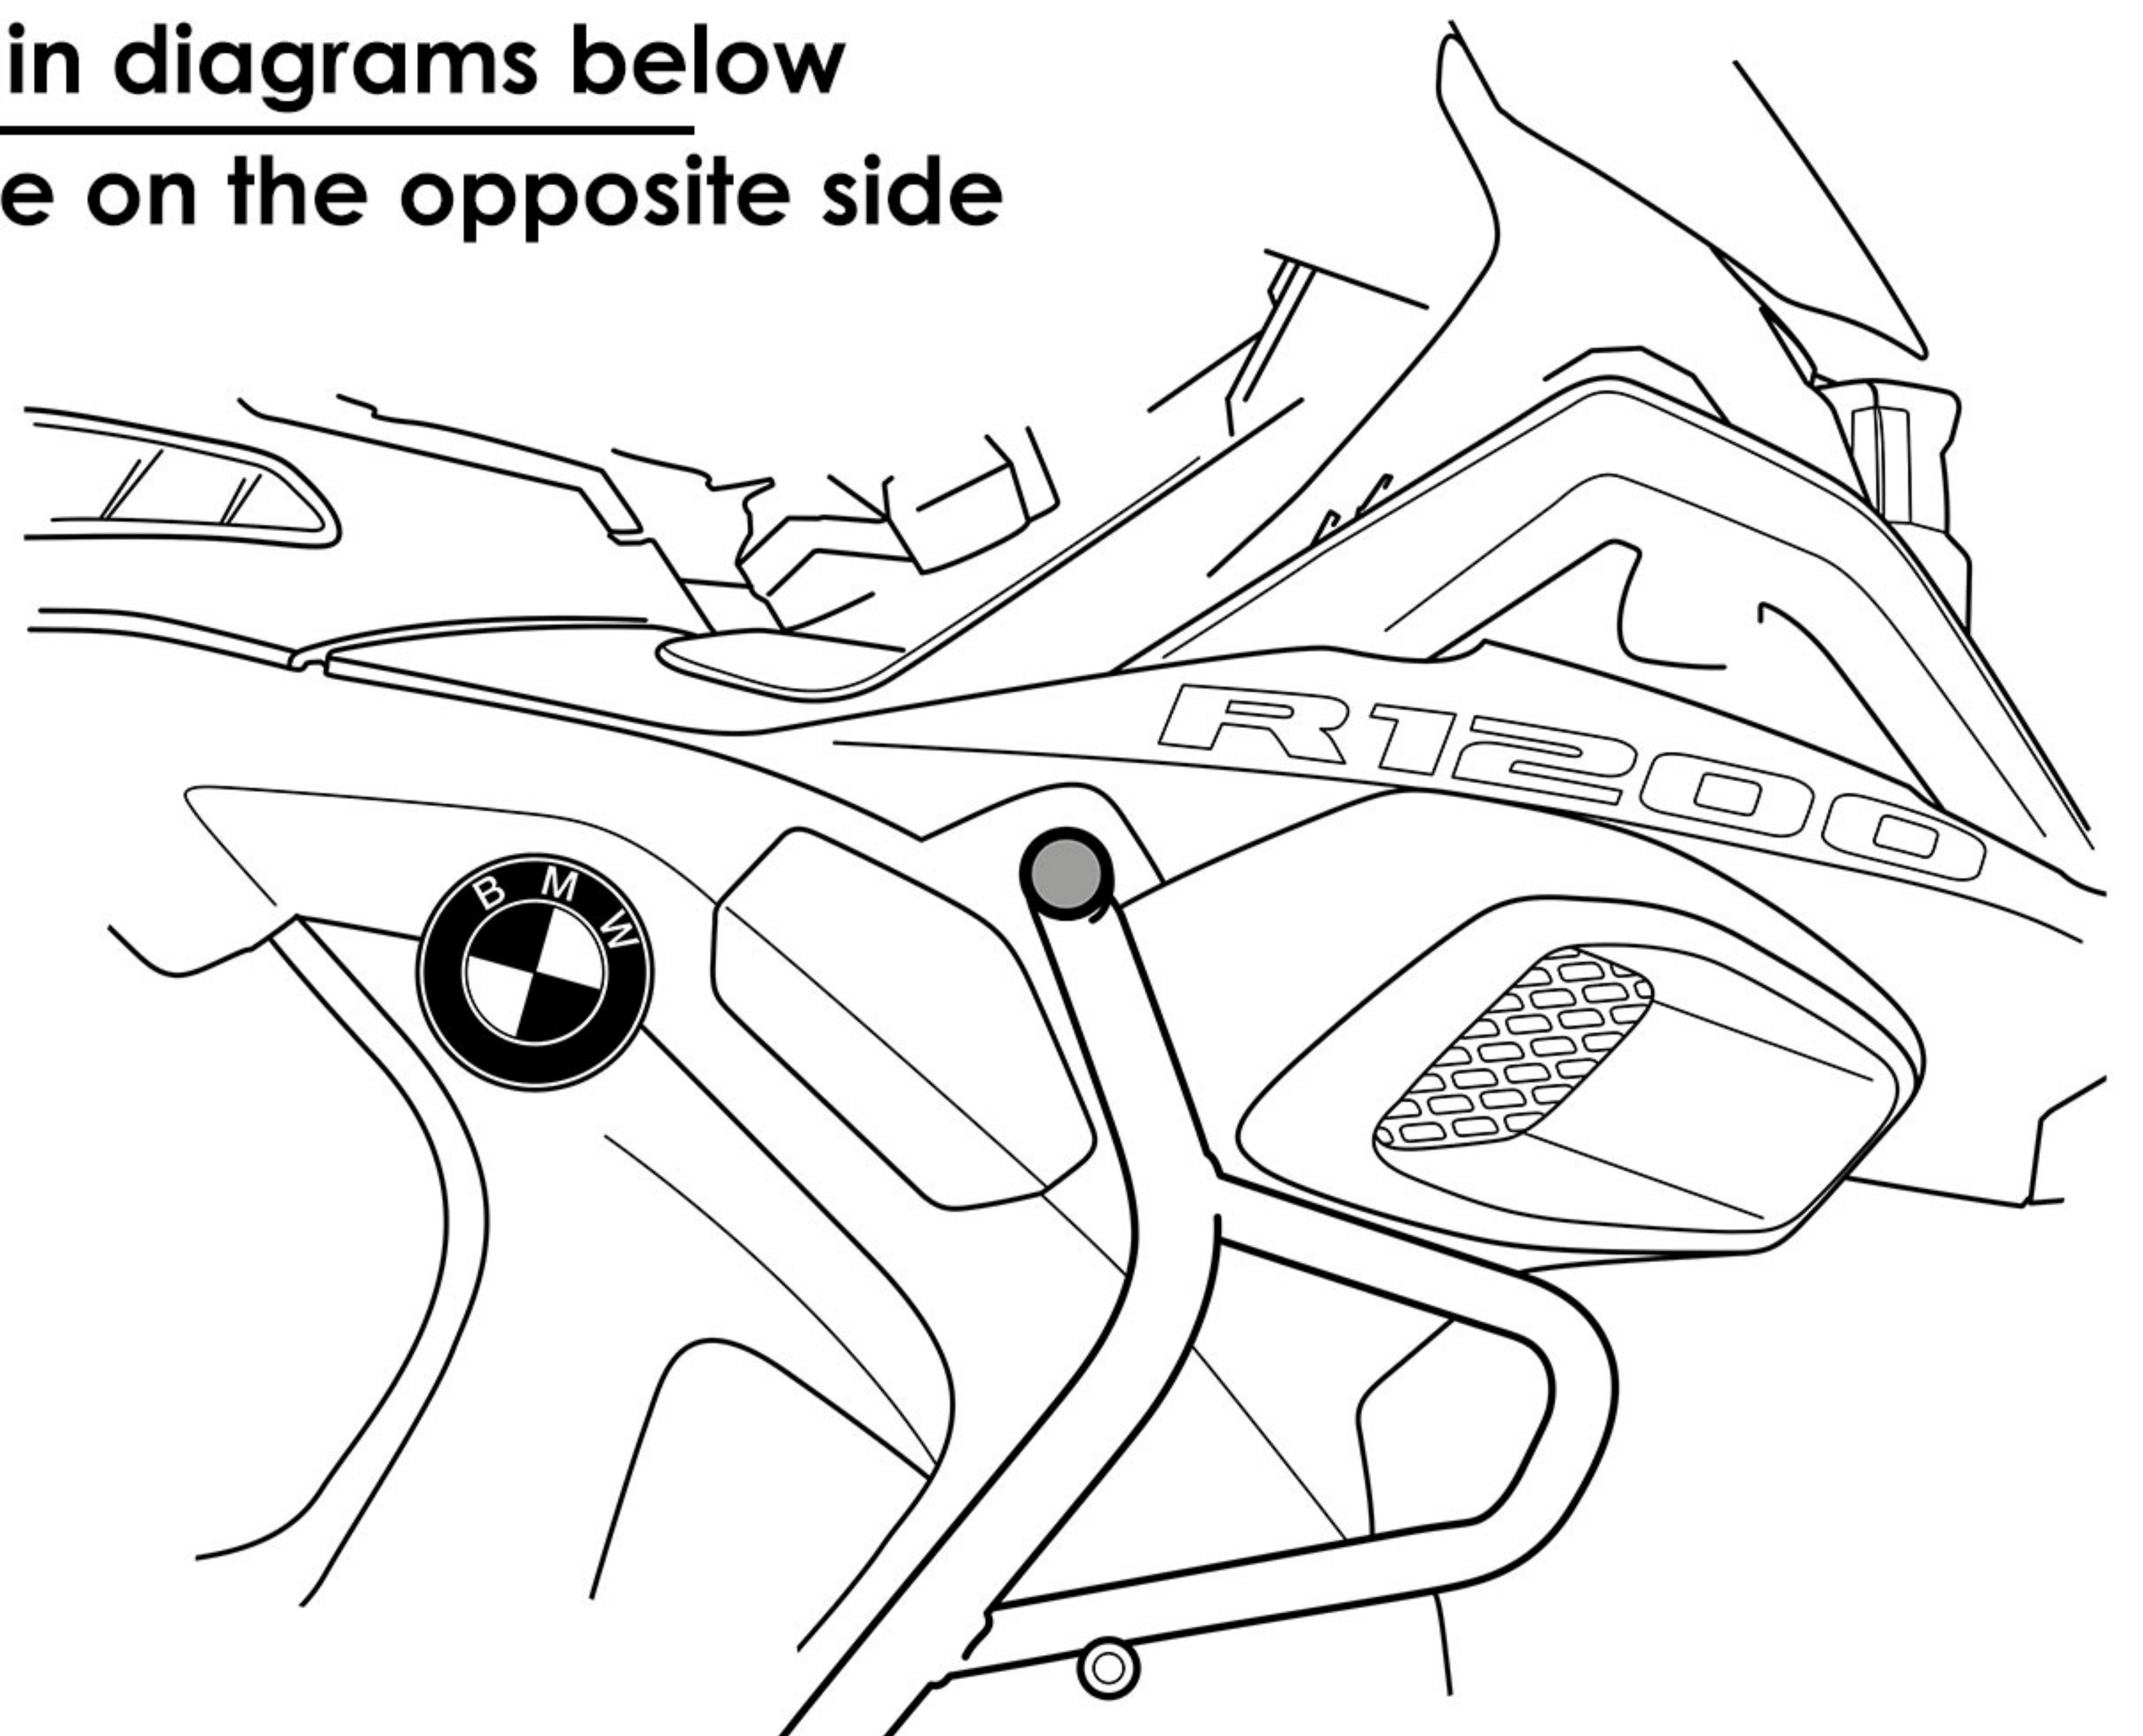

Contact us:

sales@pyramid-plastics.co.uk - +44 (0)1427 677990 - www.pyramid-plastics.co.uk

Follow us on social media and feel free to leave us a review!