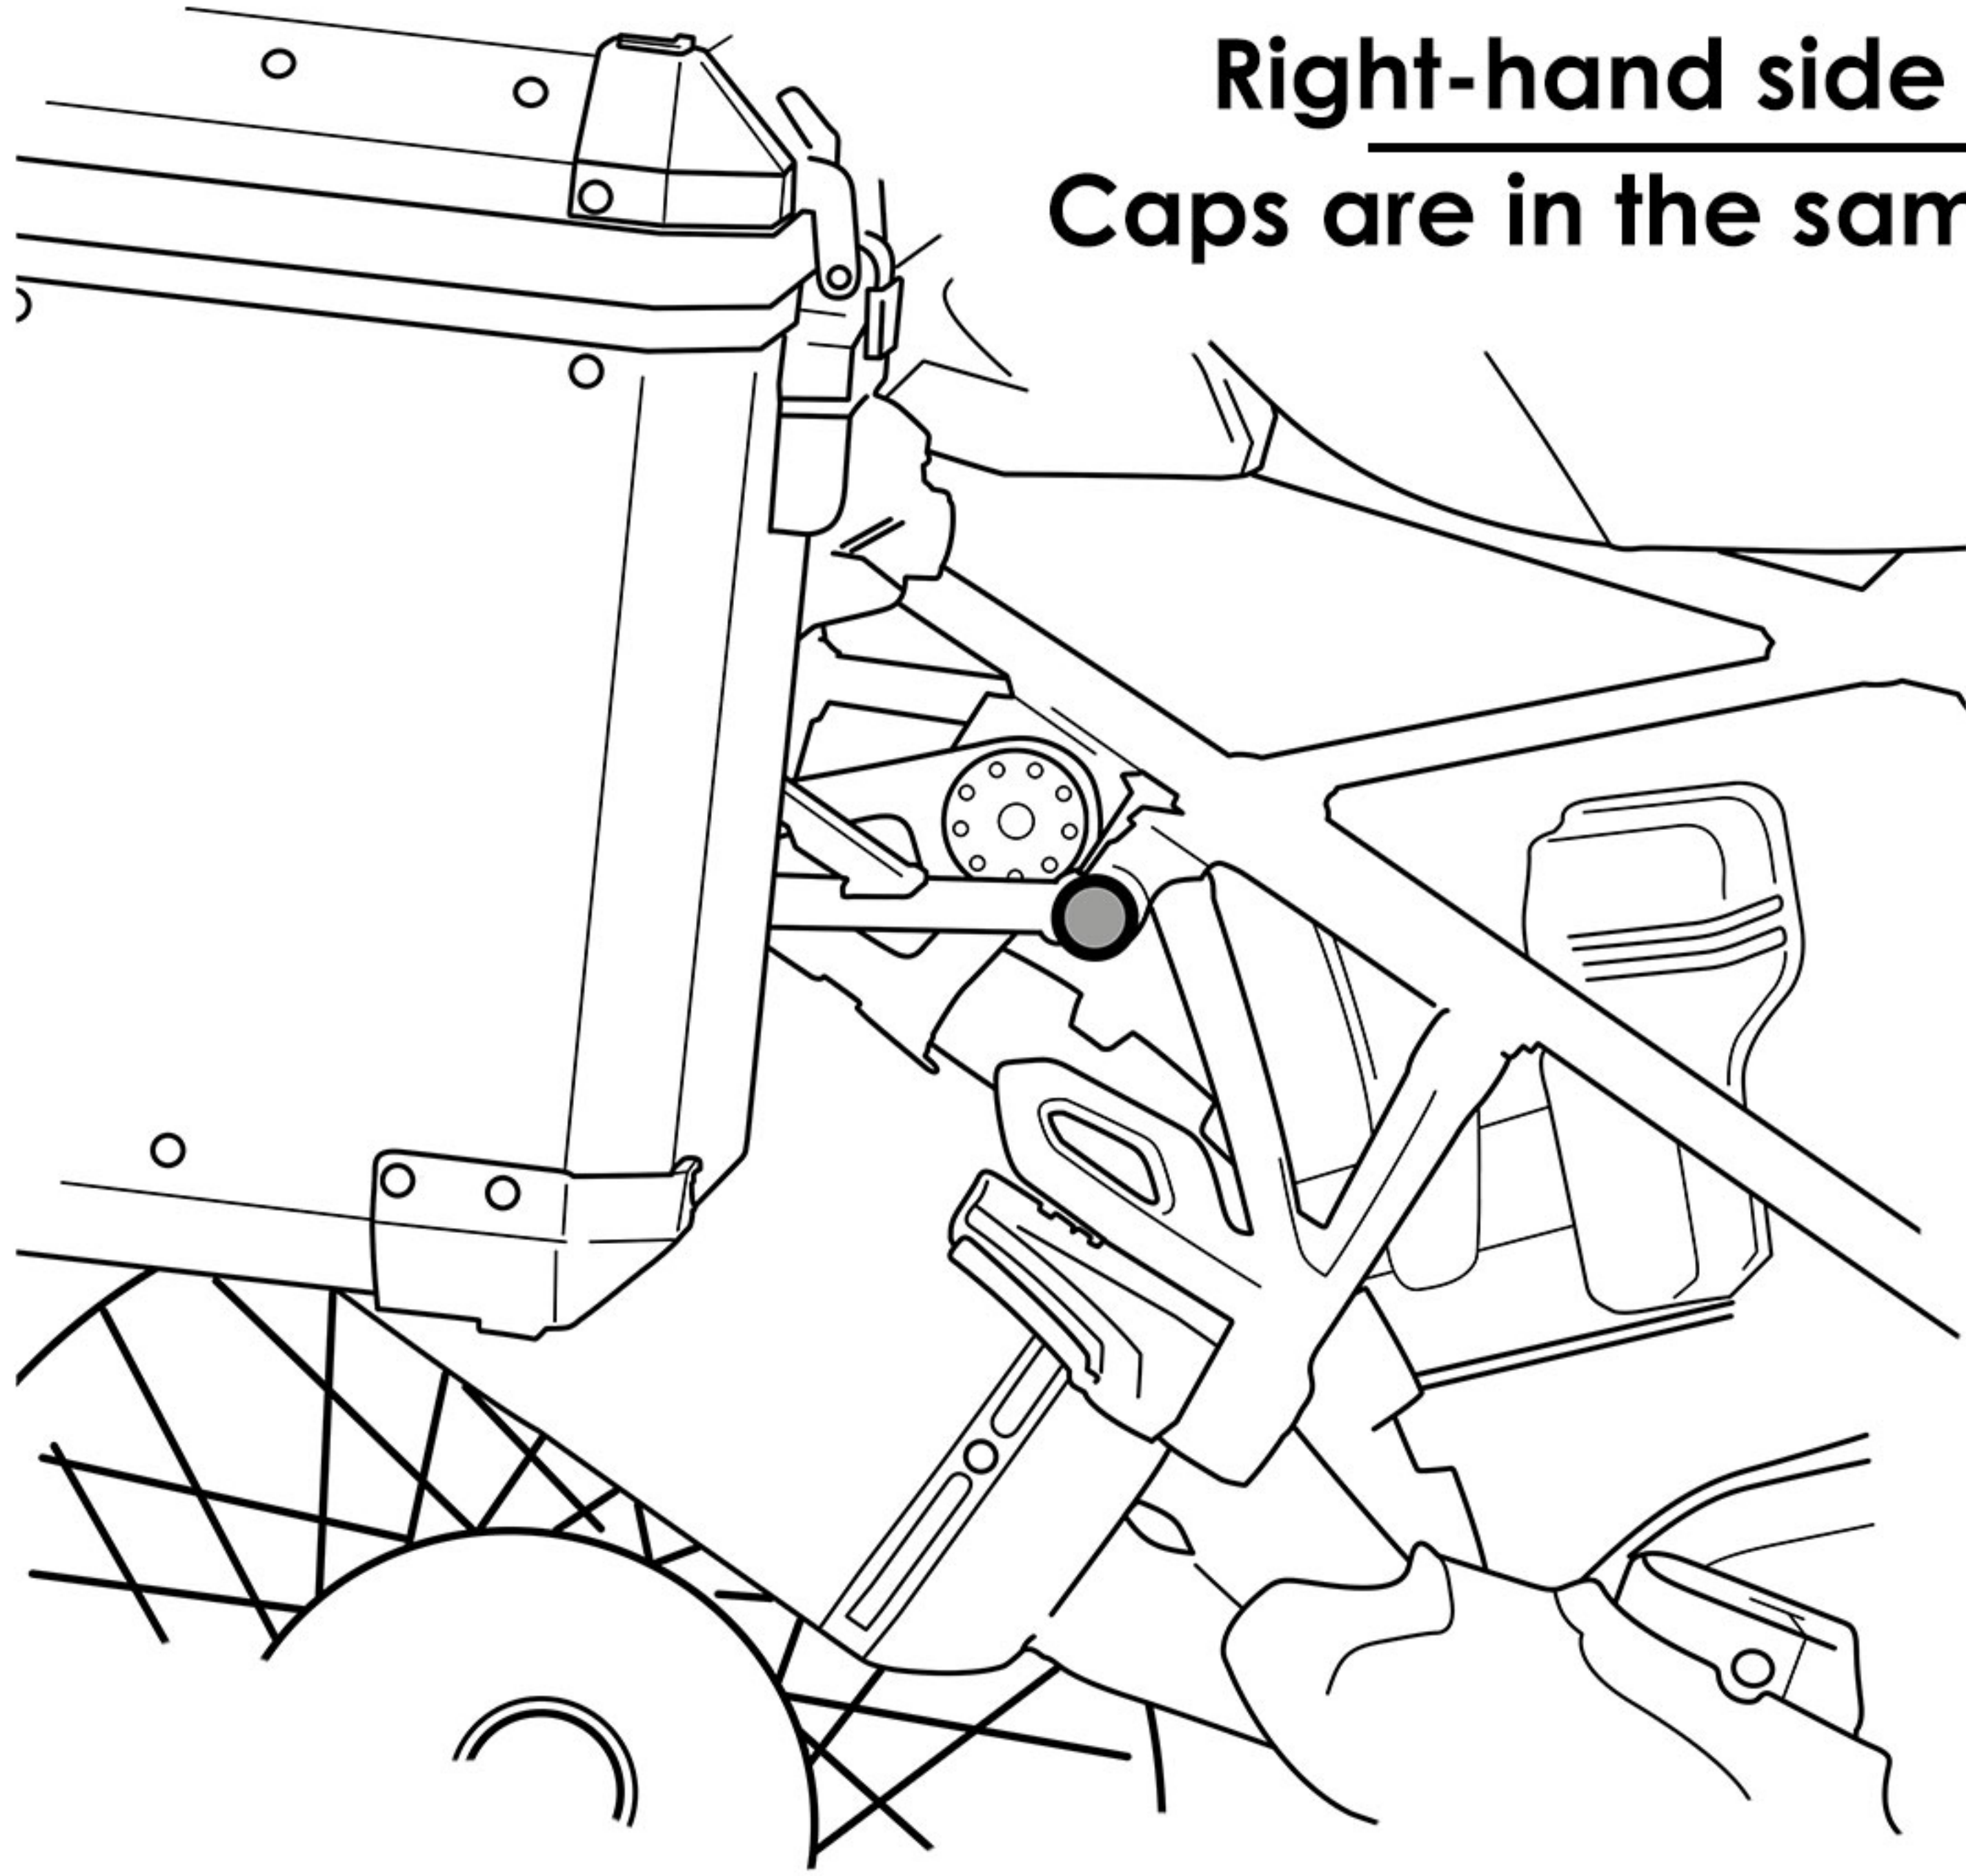

089406 BMW R1200GS Pannier Bracket & Crash Bar Frame End Caps Fitting Instructions

Kit Includes:
X4 25mm Cap

CBUNG034

- Please note: this kit is for GS owners who have OEM pannier mounting brackets & OEM adventure crash bars fitted.
- Ensure holes are free from debris, dirt & moisture before fitting.

Right-hand side shown in diagrams below
Caps are in the same place on the opposite side

Contact us:

sales@pyramid-plastics.co.uk - +44 (0)1427 677990 - www.pyramid-plastics.co.uk

Follow us on social media and feel free to leave us a review!

089406 BMW R1200GS Pannier Bracket & Crash Bar Frame End Caps Fitting Instructions

Kit Includes:
X4 25mm Cap

CBUNG034

- Please note: this kit is for GS owners who have OEM pannier mounting brackets & OEM adventure crash bars fitted.
- Ensure holes are free from debris, dirt & moisture before fitting.

Right-hand side shown in diagrams below
Caps are in the same place on the opposite side