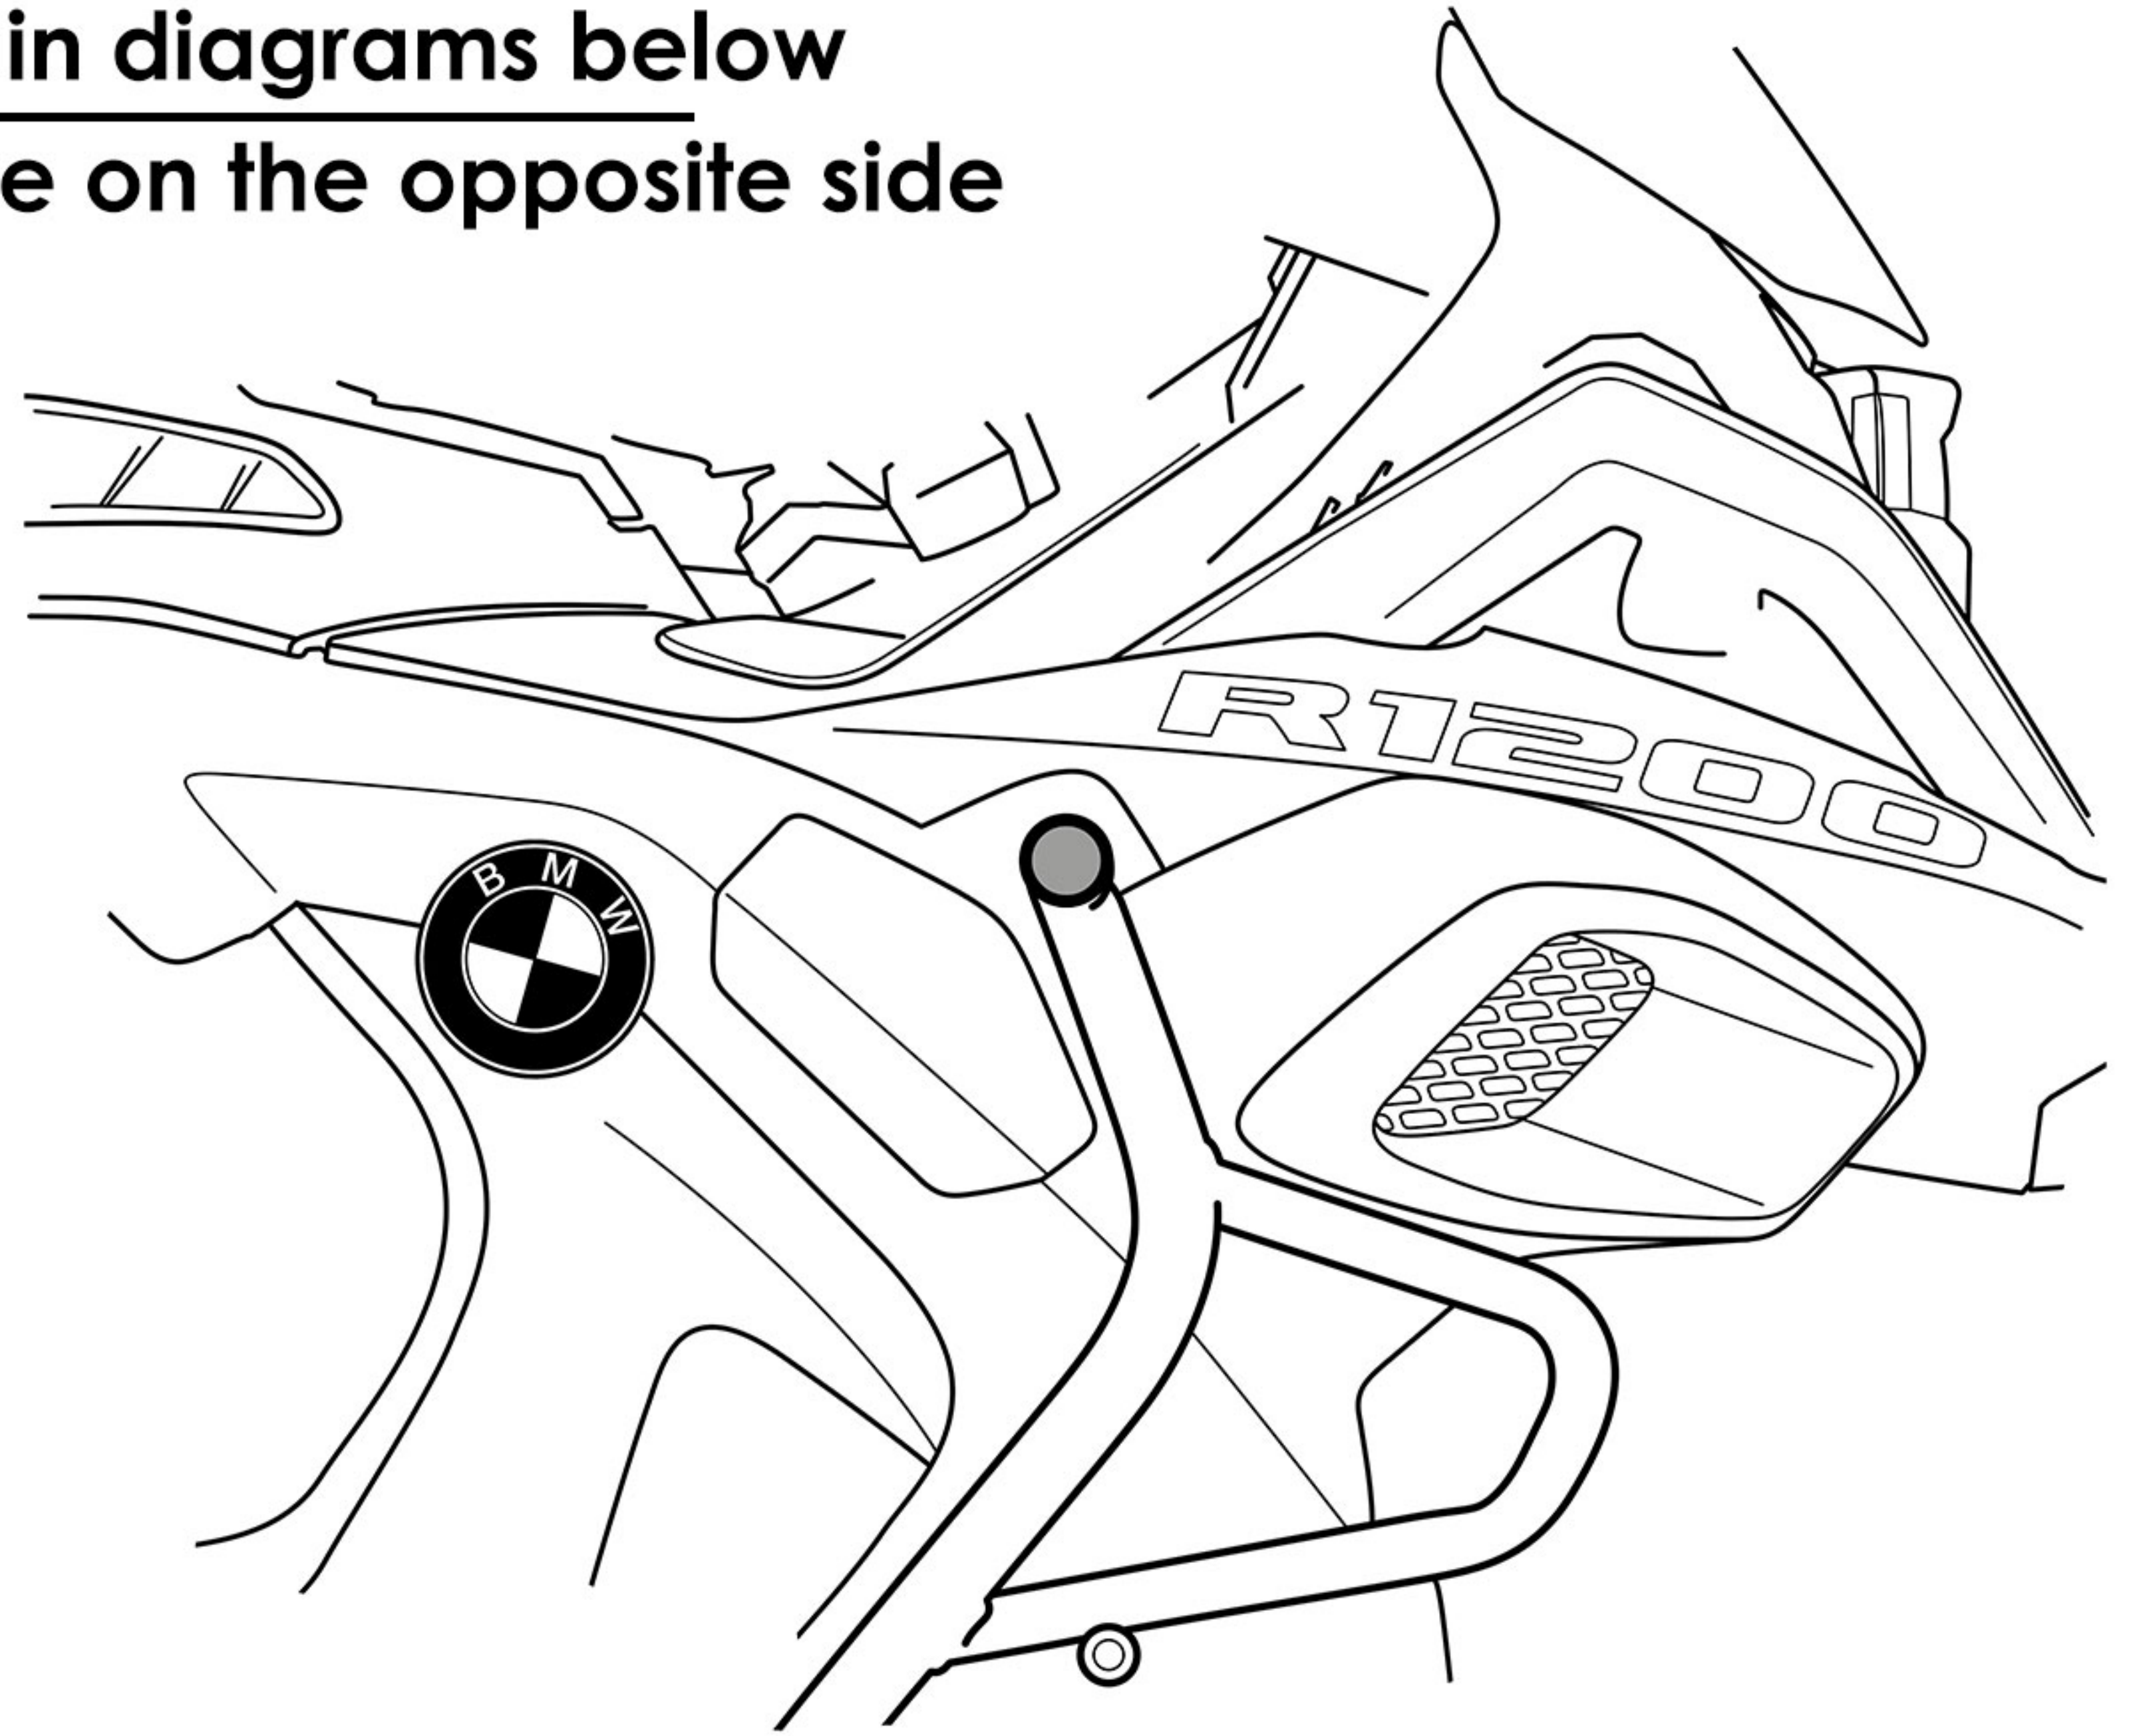

089406 BMW R1200GS Pannier Bracket & Crash Bar Frame End Caps Fitting Instructions

Kit Includes:
X4 25mm Cap

CBUNG034

- Please note: this kit is for GS owners who have OEM pannier mounting brackets & OEM adventure crash bars fitted.
- Ensure holes are free from debris, dirt & moisture before fitting.

Right-hand side shown in diagrams below
Caps are in the same place on the opposite side

Contact us:

sales@pyramid-plastics.co.uk - +44 (0)1427 677990 - www.pyramid-plastics.co.uk

Follow us on social media and feel free to leave us a review!

089406 BMW R1200GS Pannier Bracket & Crash Bar Frame End Caps Fitting Instructions

Kit Includes:
X4 25mm Cap

CBUNG034

- Please note: this kit is for GS owners who have OEM pannier mounting brackets & OEM adventure crash bars fitted.
- Ensure holes are free from debris, dirt & moisture before fitting.

Right-hand side shown in diagrams below
Caps are in the same place on the opposite side