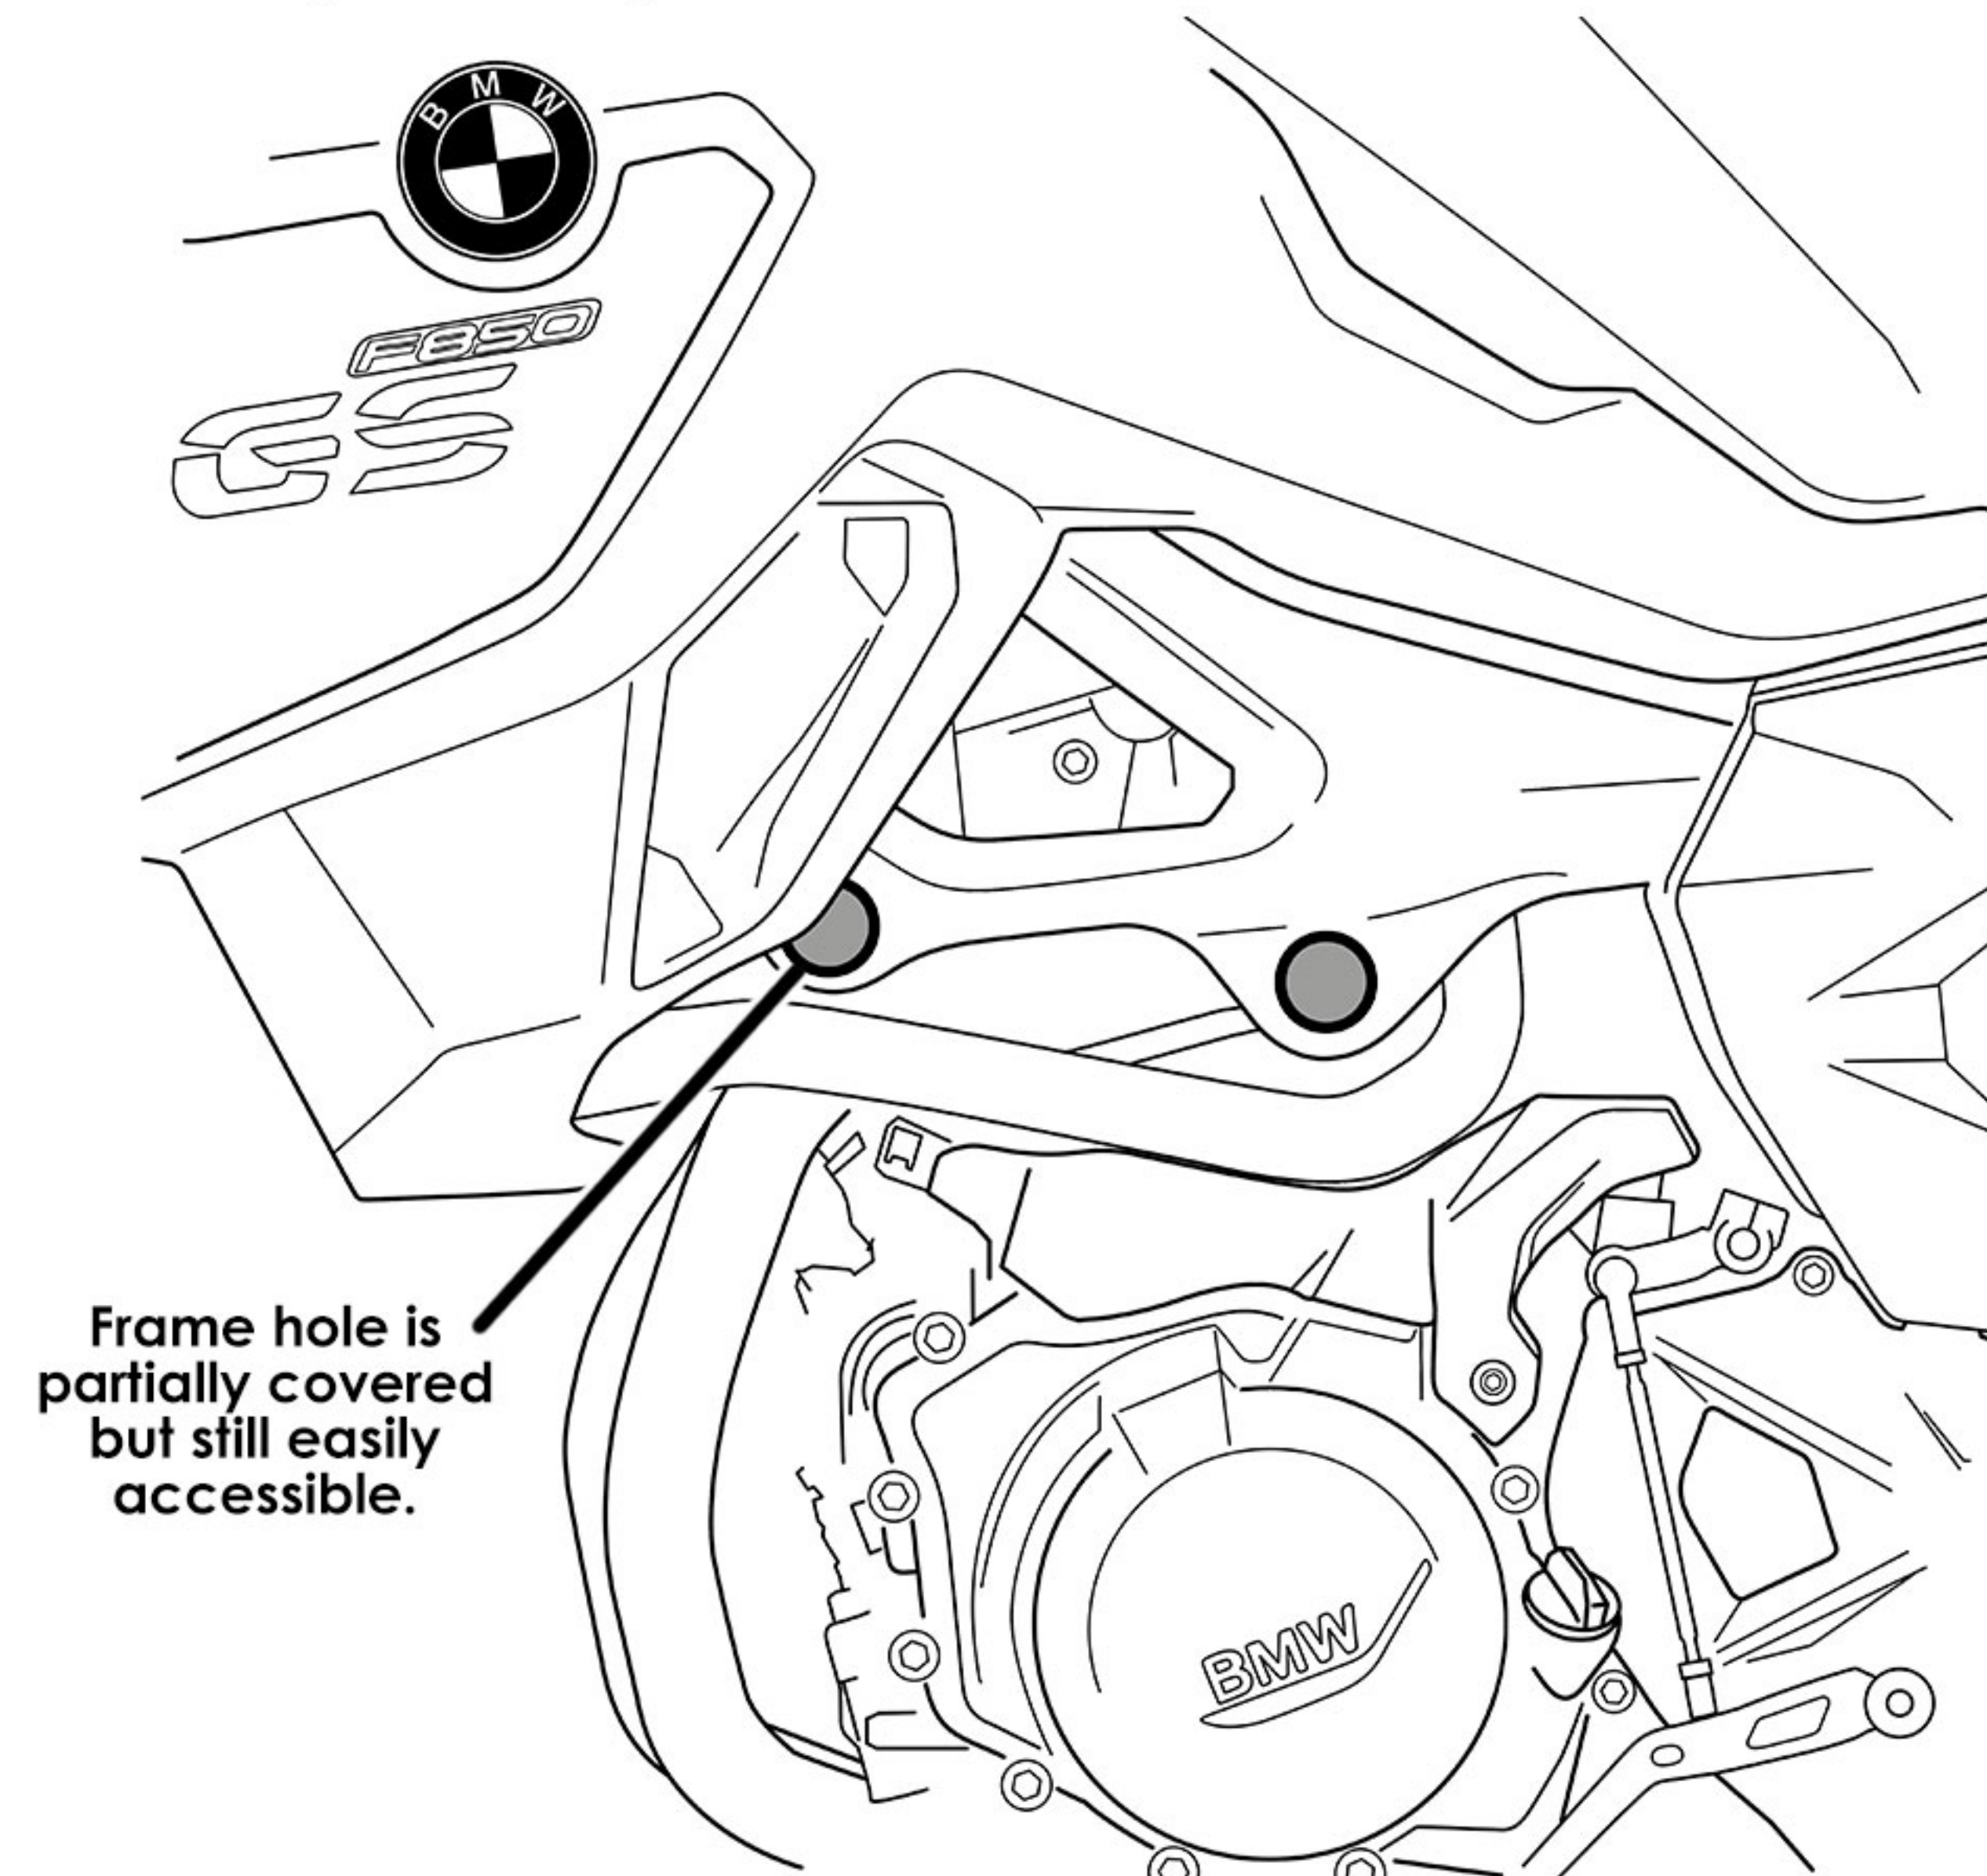

## 089404 BMW F750GS & F850GS Frame End Caps Fitting Instructions

Kit Includes:  
X2 30mm Cap

CBUNG032

- Ensure holes are free from debris, dirt & moisture before fitting.

**Left-hand side shown below**

**Frame End Caps only fit on the Left-hand side of the bike.**