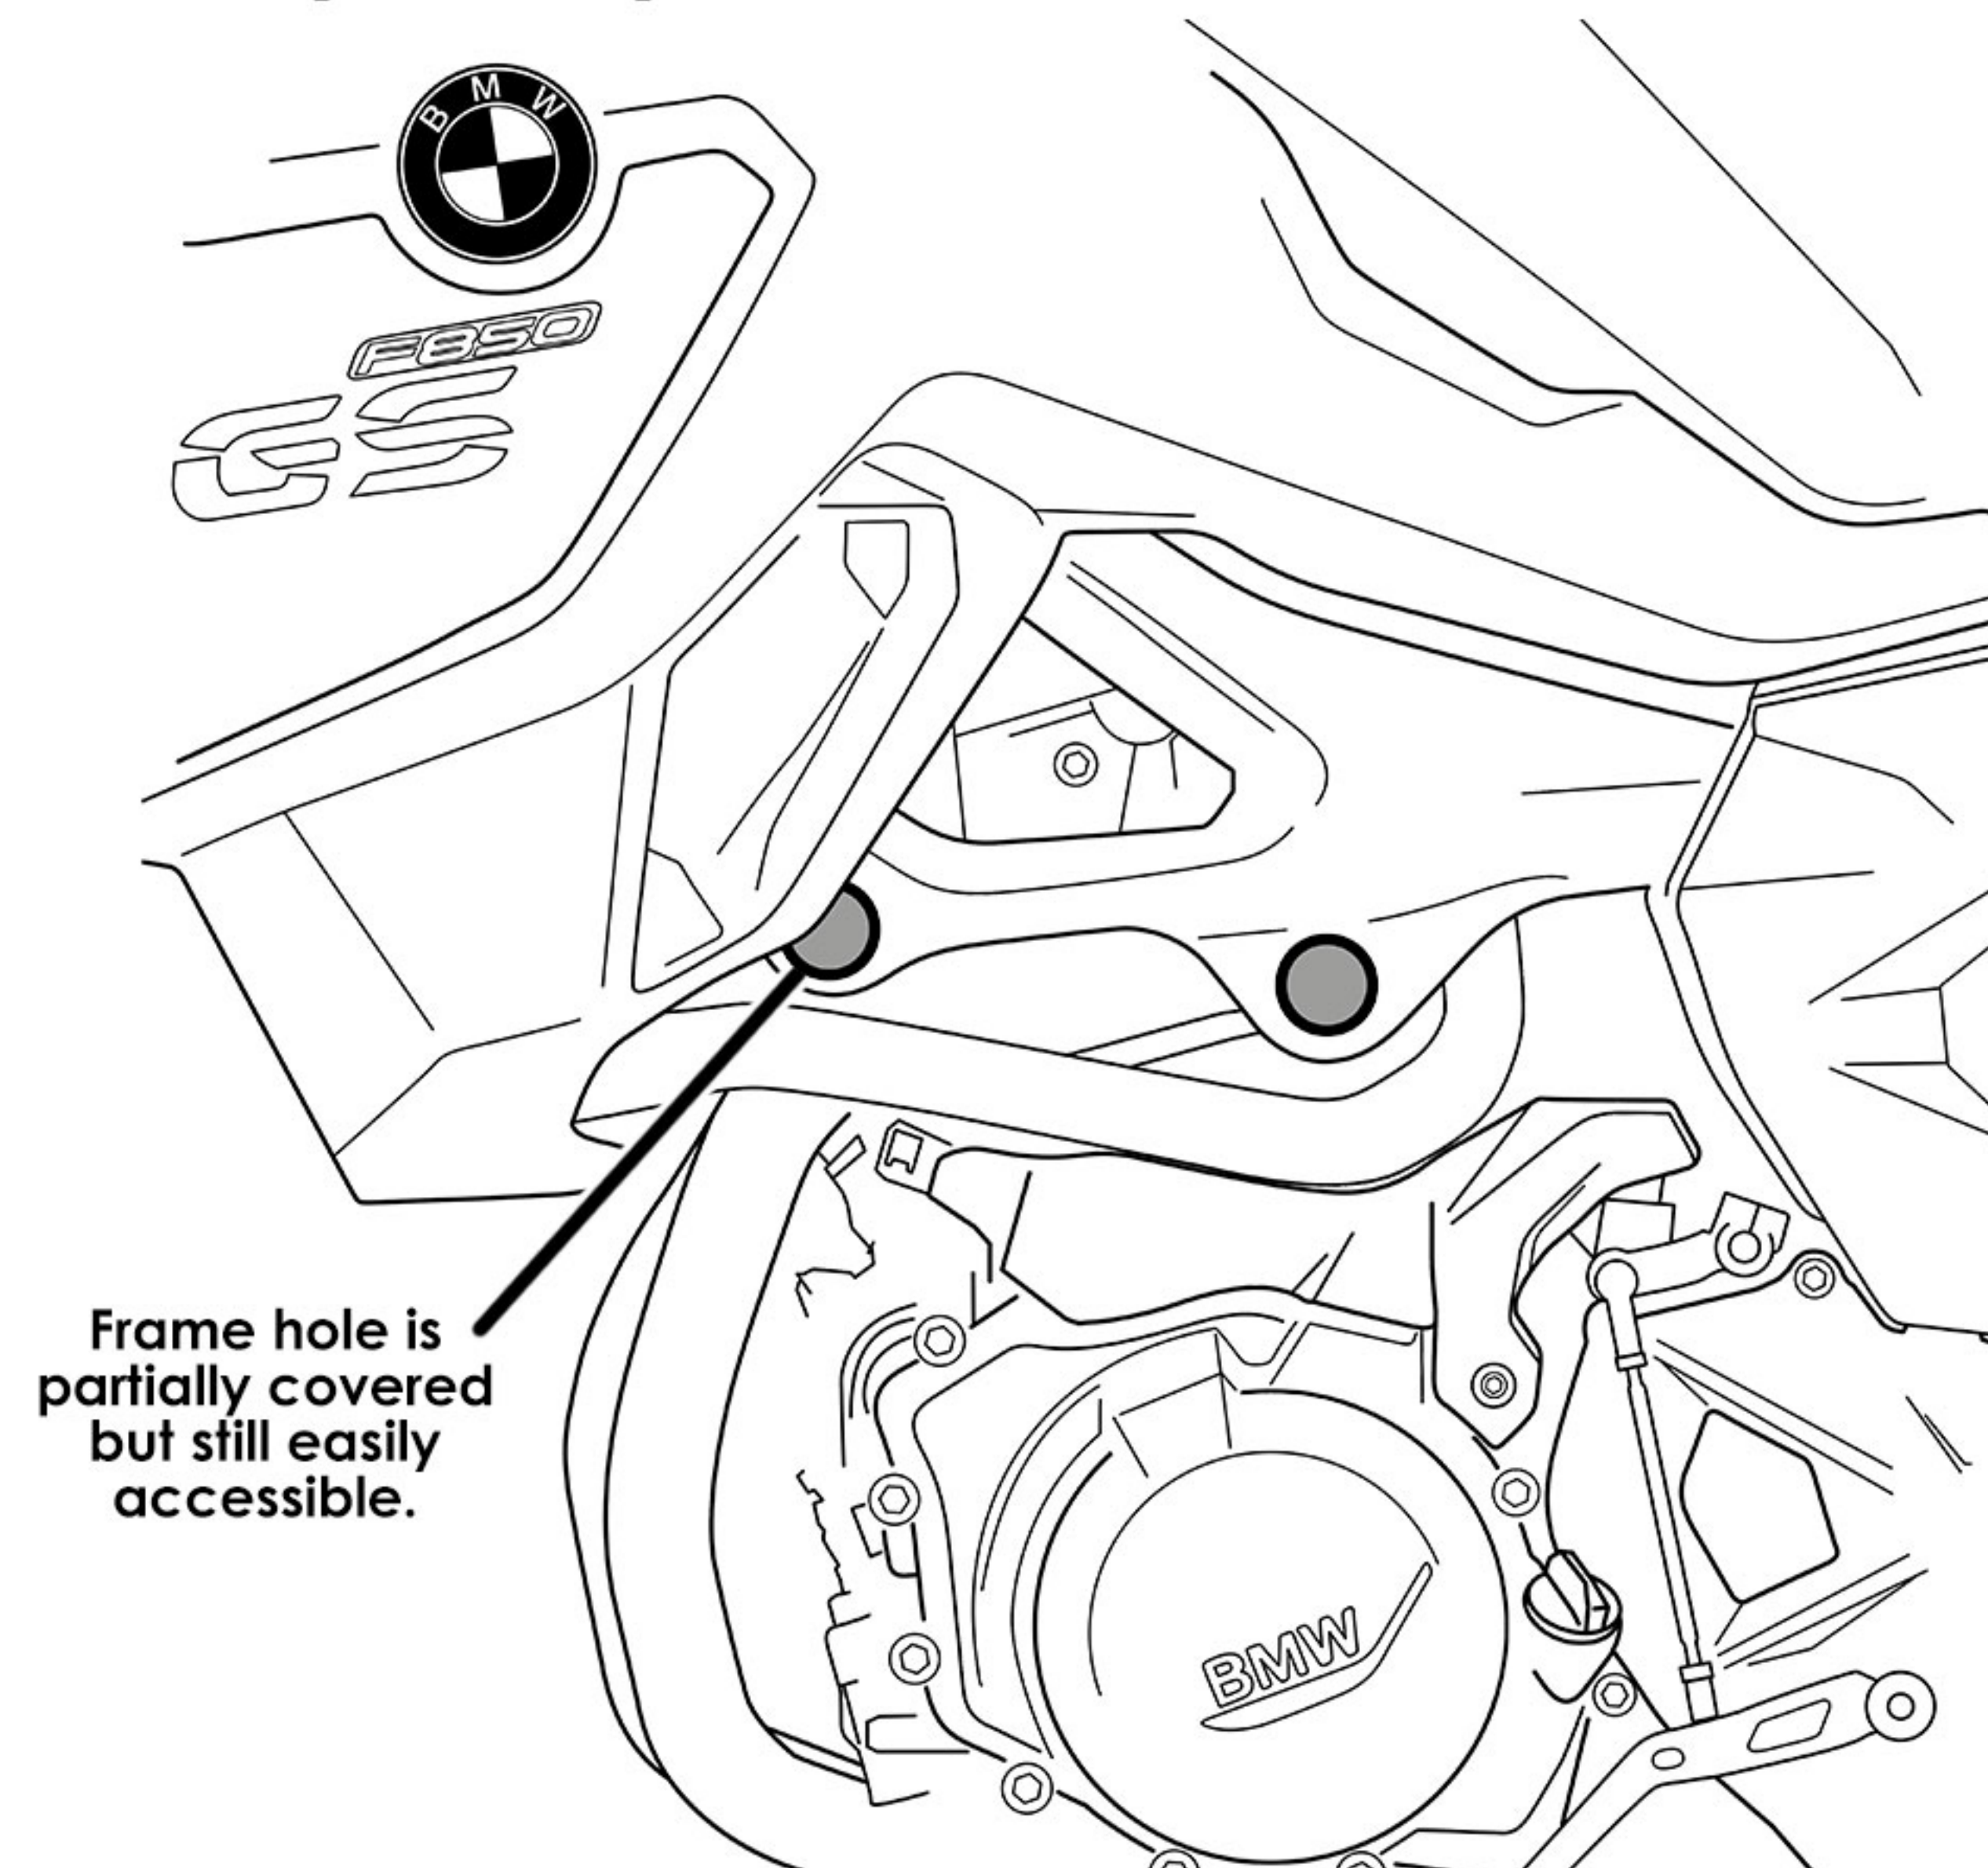

## 089404 BMW F750GS & F850GS Frame End Caps Fitting Instructions

Kit Includes:  
X2 30mm Cap

CBUNG032

- Ensure holes are free from debris, dirt & moisture before fitting.

**Left-hand side shown below**

**Frame End Caps only fit on the Left-hand side of the bike.**