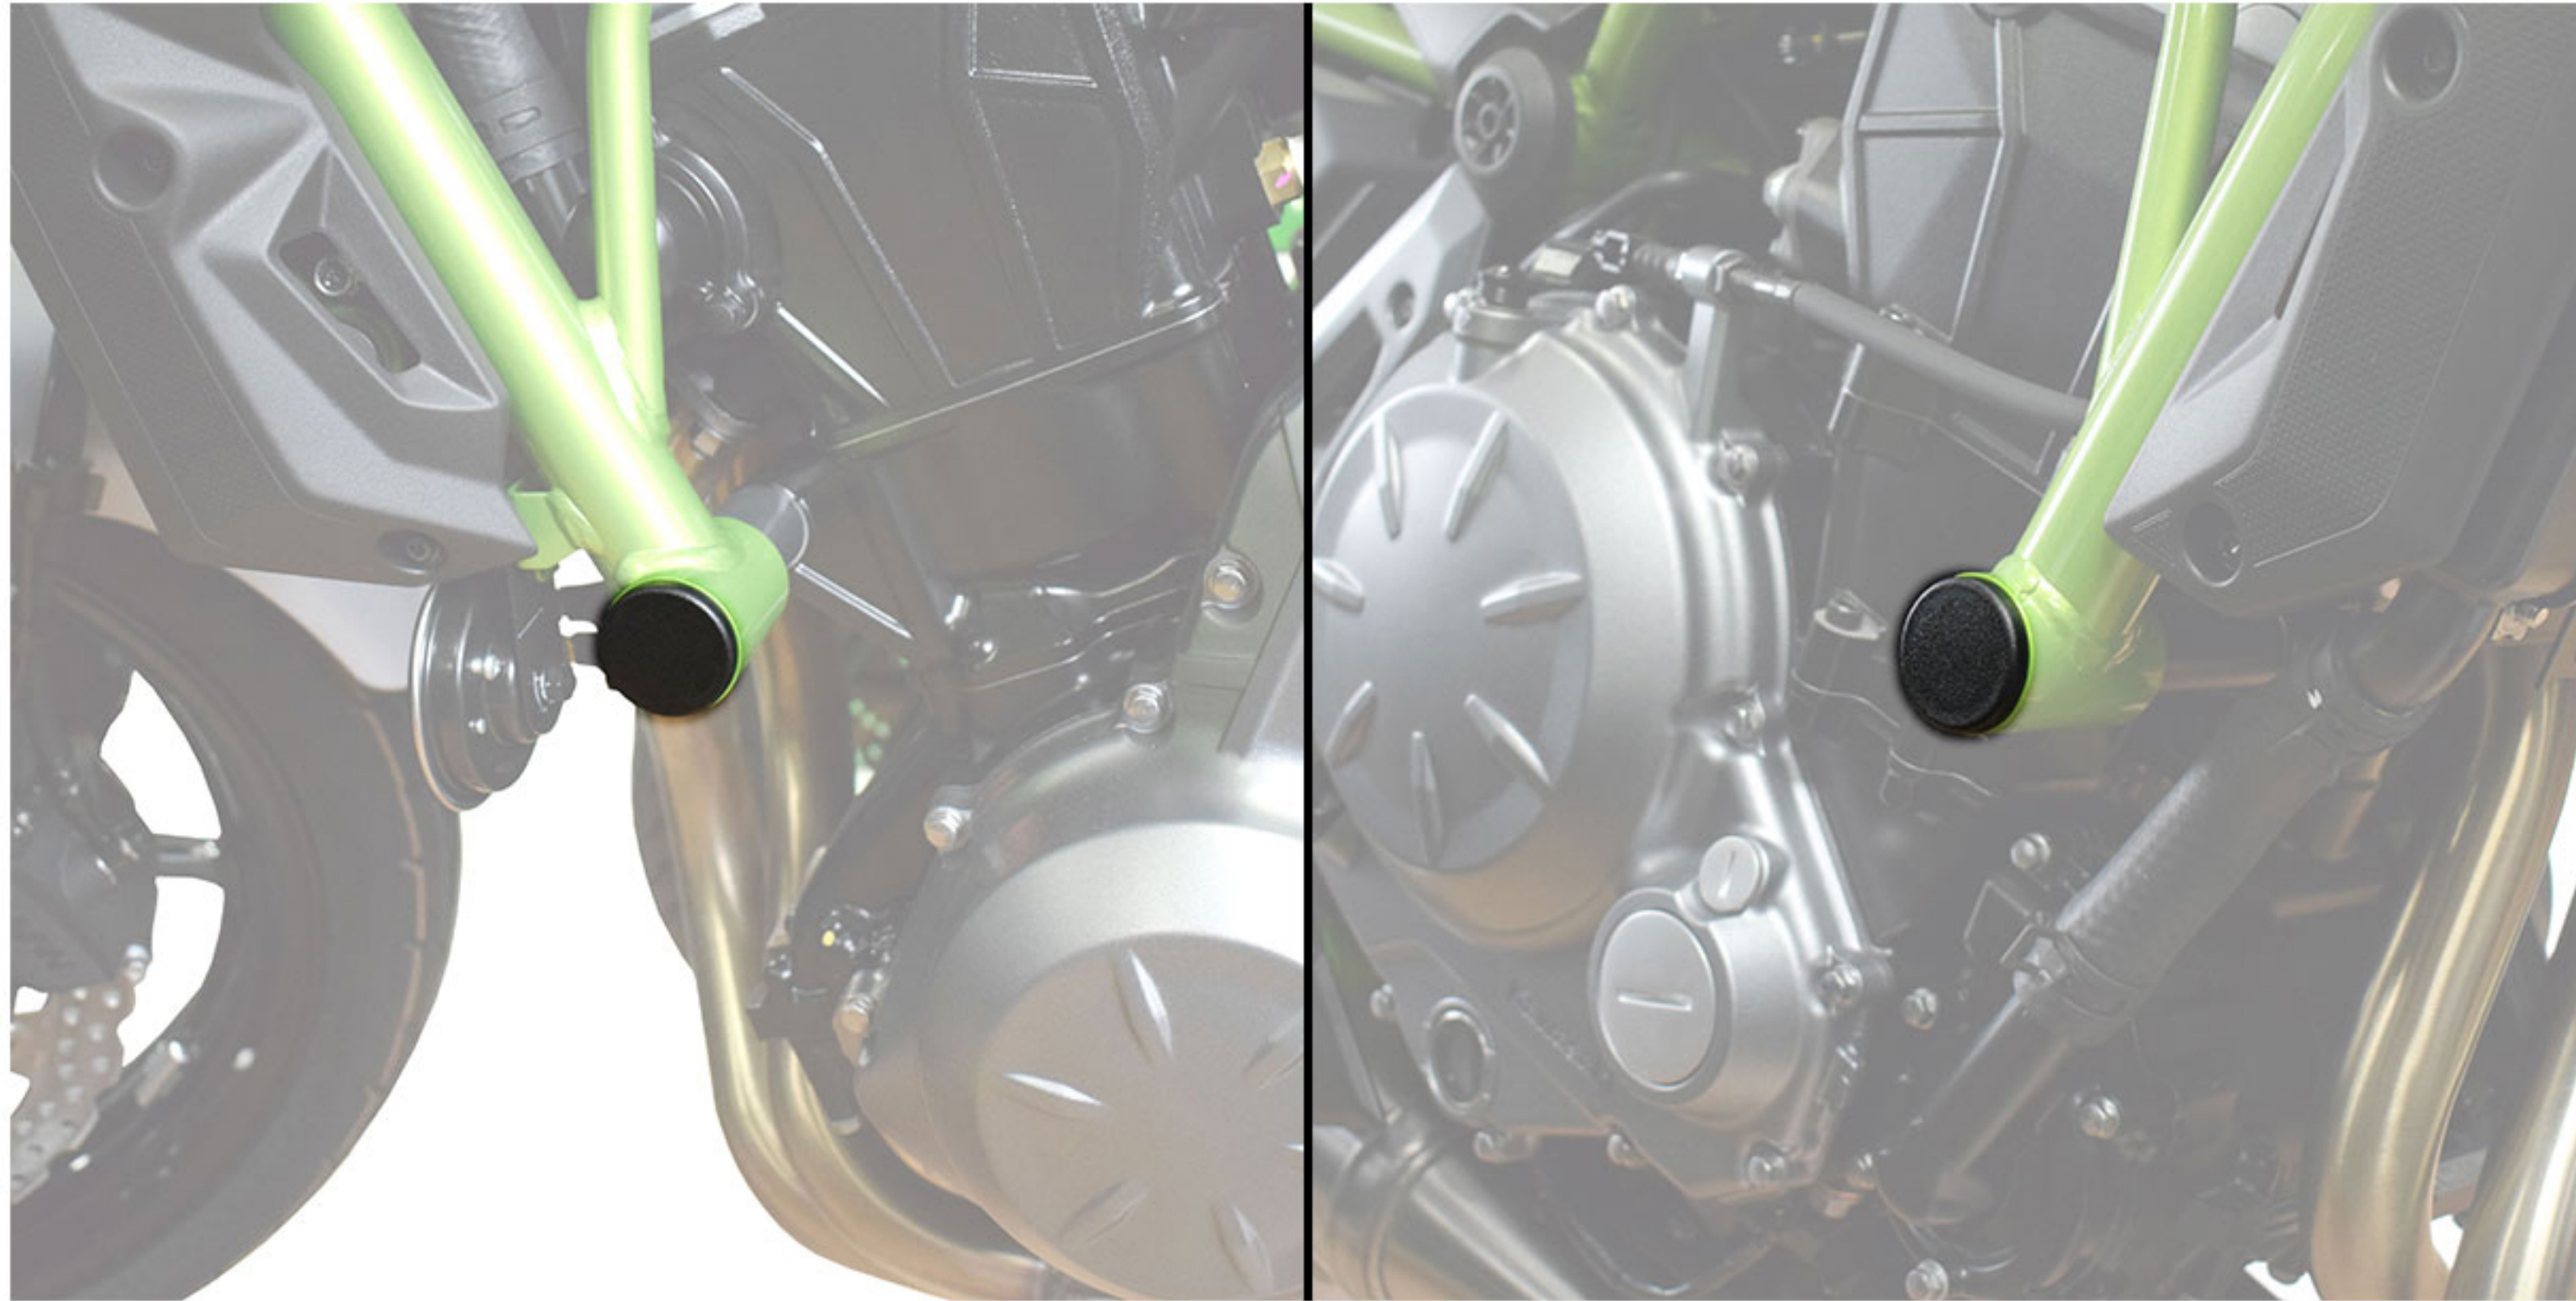

PYRAMID

Kawasaki Z650 & Ninja 650 Frame End Caps 089300

Kit Includes:

X2 34mm cap CBUNG023

- Ensure holes are free from debris, dirt & moisture before fitting.
- **One** cap on the left and **one** cap on the right. **Please ensure caps are fully inserted.**

sales@pyramid-plastics.co.uk
+44 (0)1427 677990
www.pyramid-plastics.co.uk

PYRAMID

Kawasaki Z650 & Ninja 650 Frame End Caps 089300

Kit Includes:

X2 34mm cap CBUNG023

- Ensure holes are free from debris, dirt & moisture before fitting.
- **One** cap on the left and **one** cap on the right. **Please ensure caps are fully inserted.**