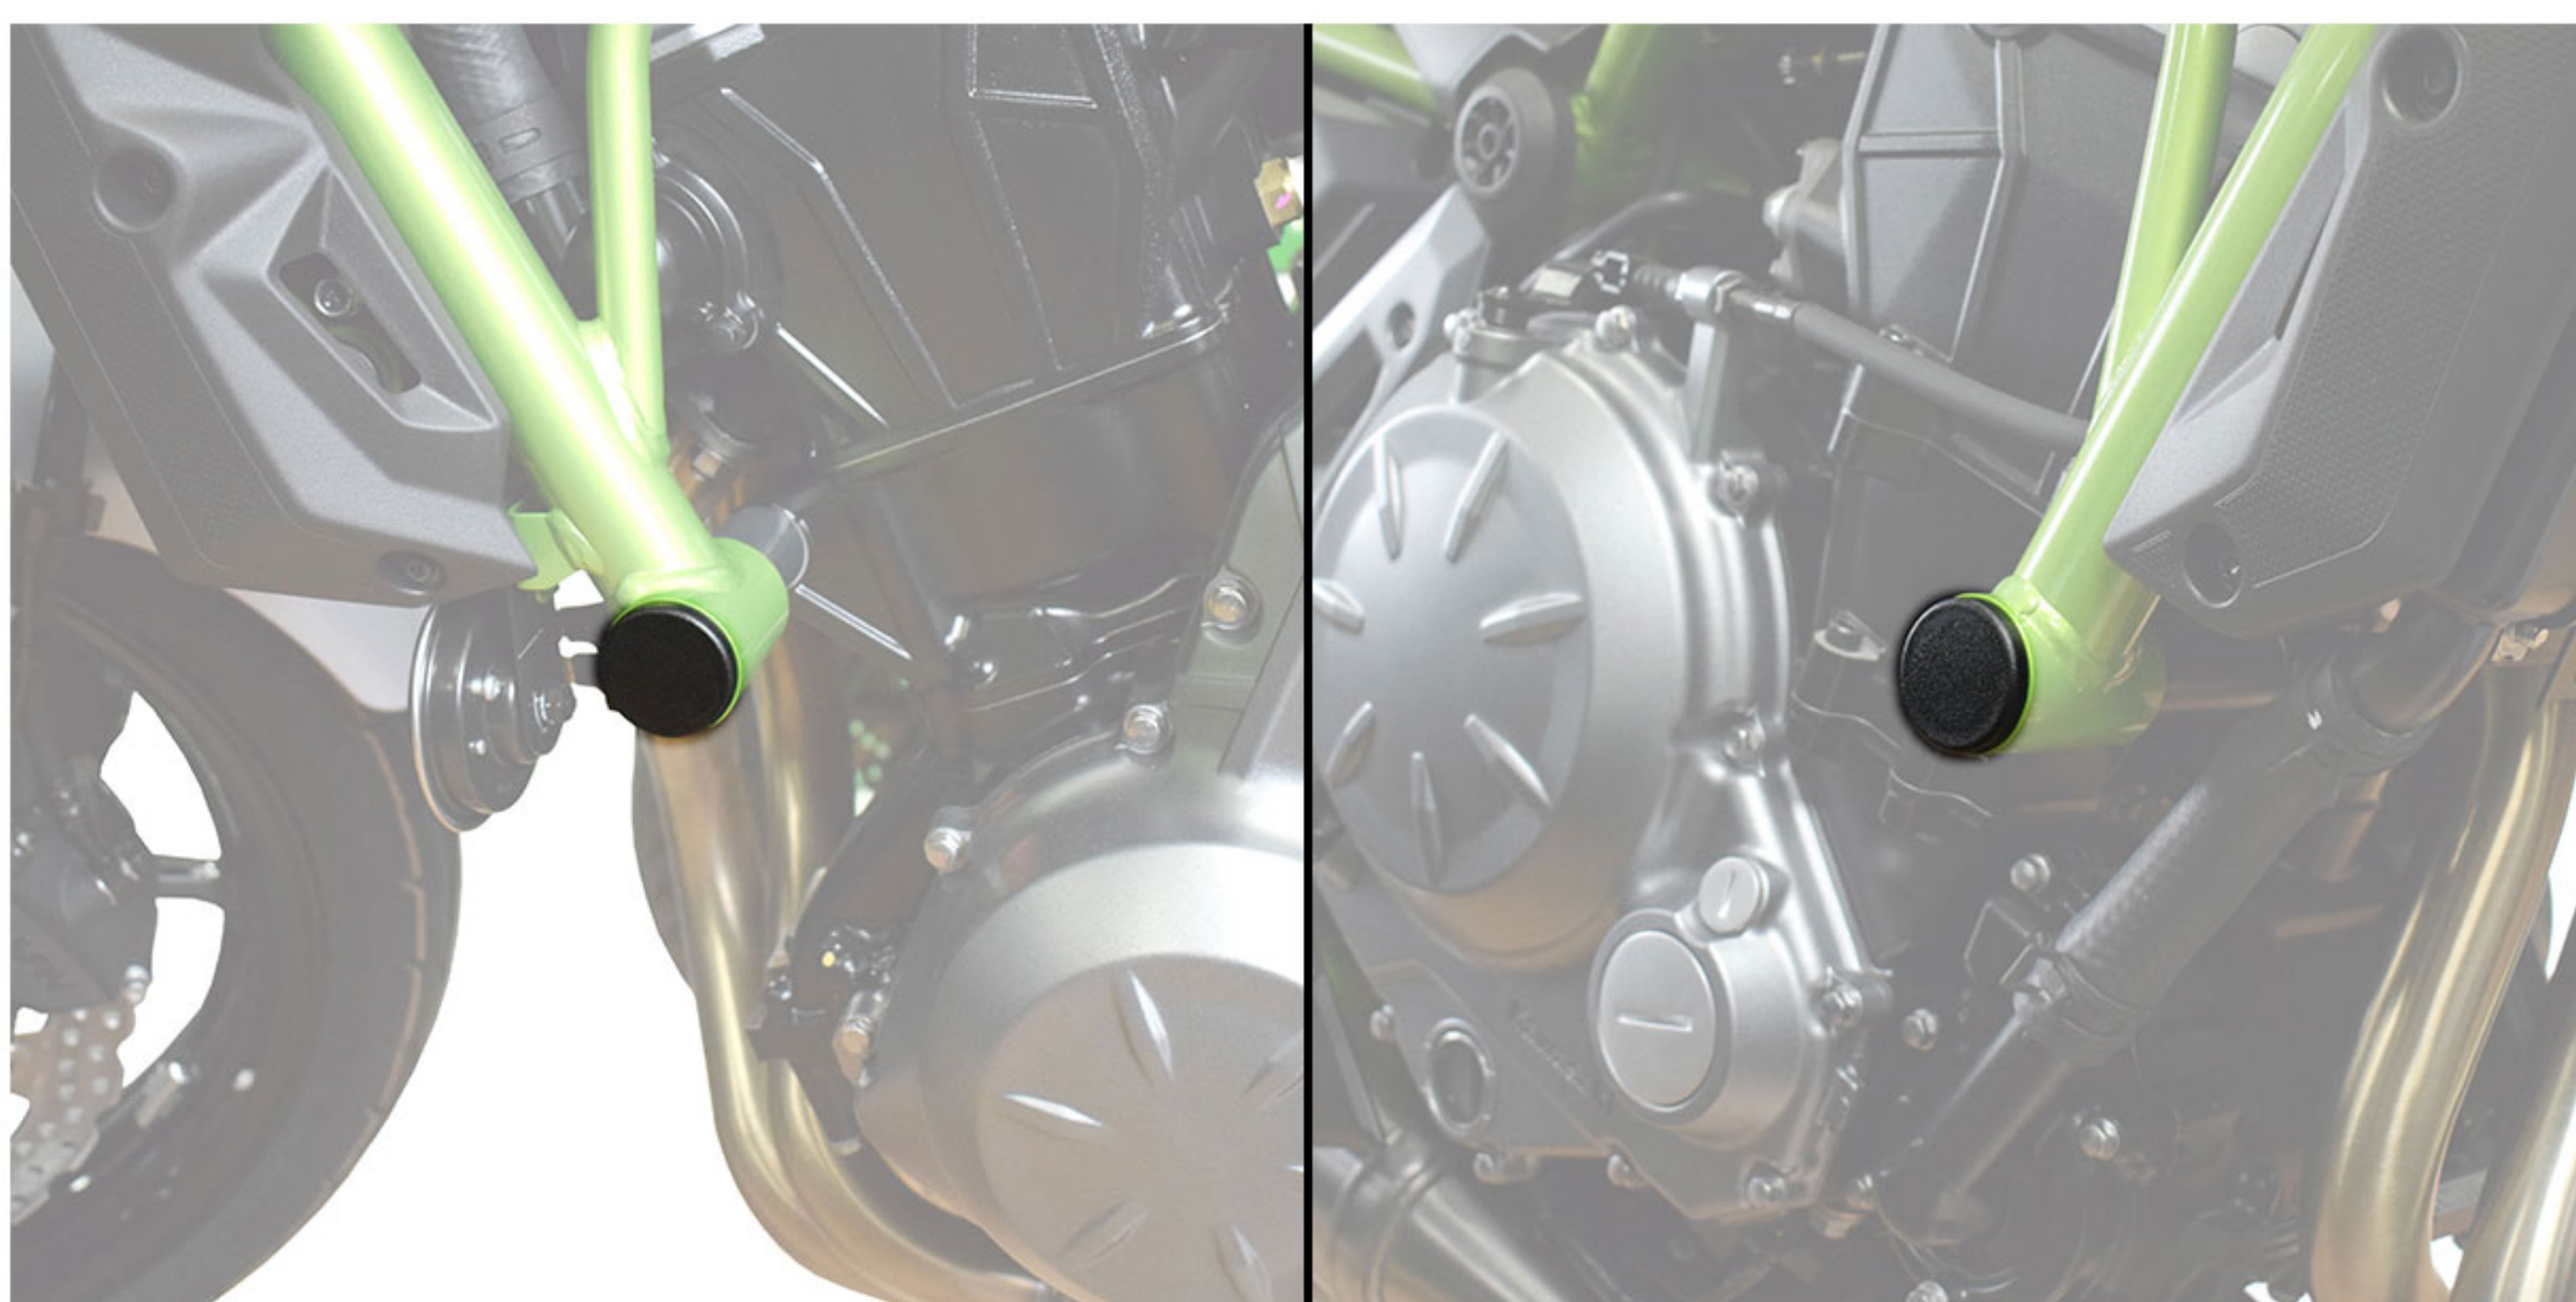

PYRAMID

Kawasaki Z650 & Ninja 650 Frame End Caps 089300

Kit Includes:

X2 34mm cap CBUNG023

- Ensure holes are free from debris, dirt & moisture before fitting.
- **One** cap on the left and **one** cap on the right. **Please ensure caps are fully inserted.**

sales@pyramid-plastics.co.uk
+44 (0)1427 677990
www.pyramid-plastics.co.uk

PYRAMID

Kawasaki Z650 & Ninja 650 Frame End Caps 089300

Kit Includes:

X2 34mm cap CBUNG023

- Ensure holes are free from debris, dirt & moisture before fitting.
- **One** cap on the left and **one** cap on the right. **Please ensure caps are fully inserted.**