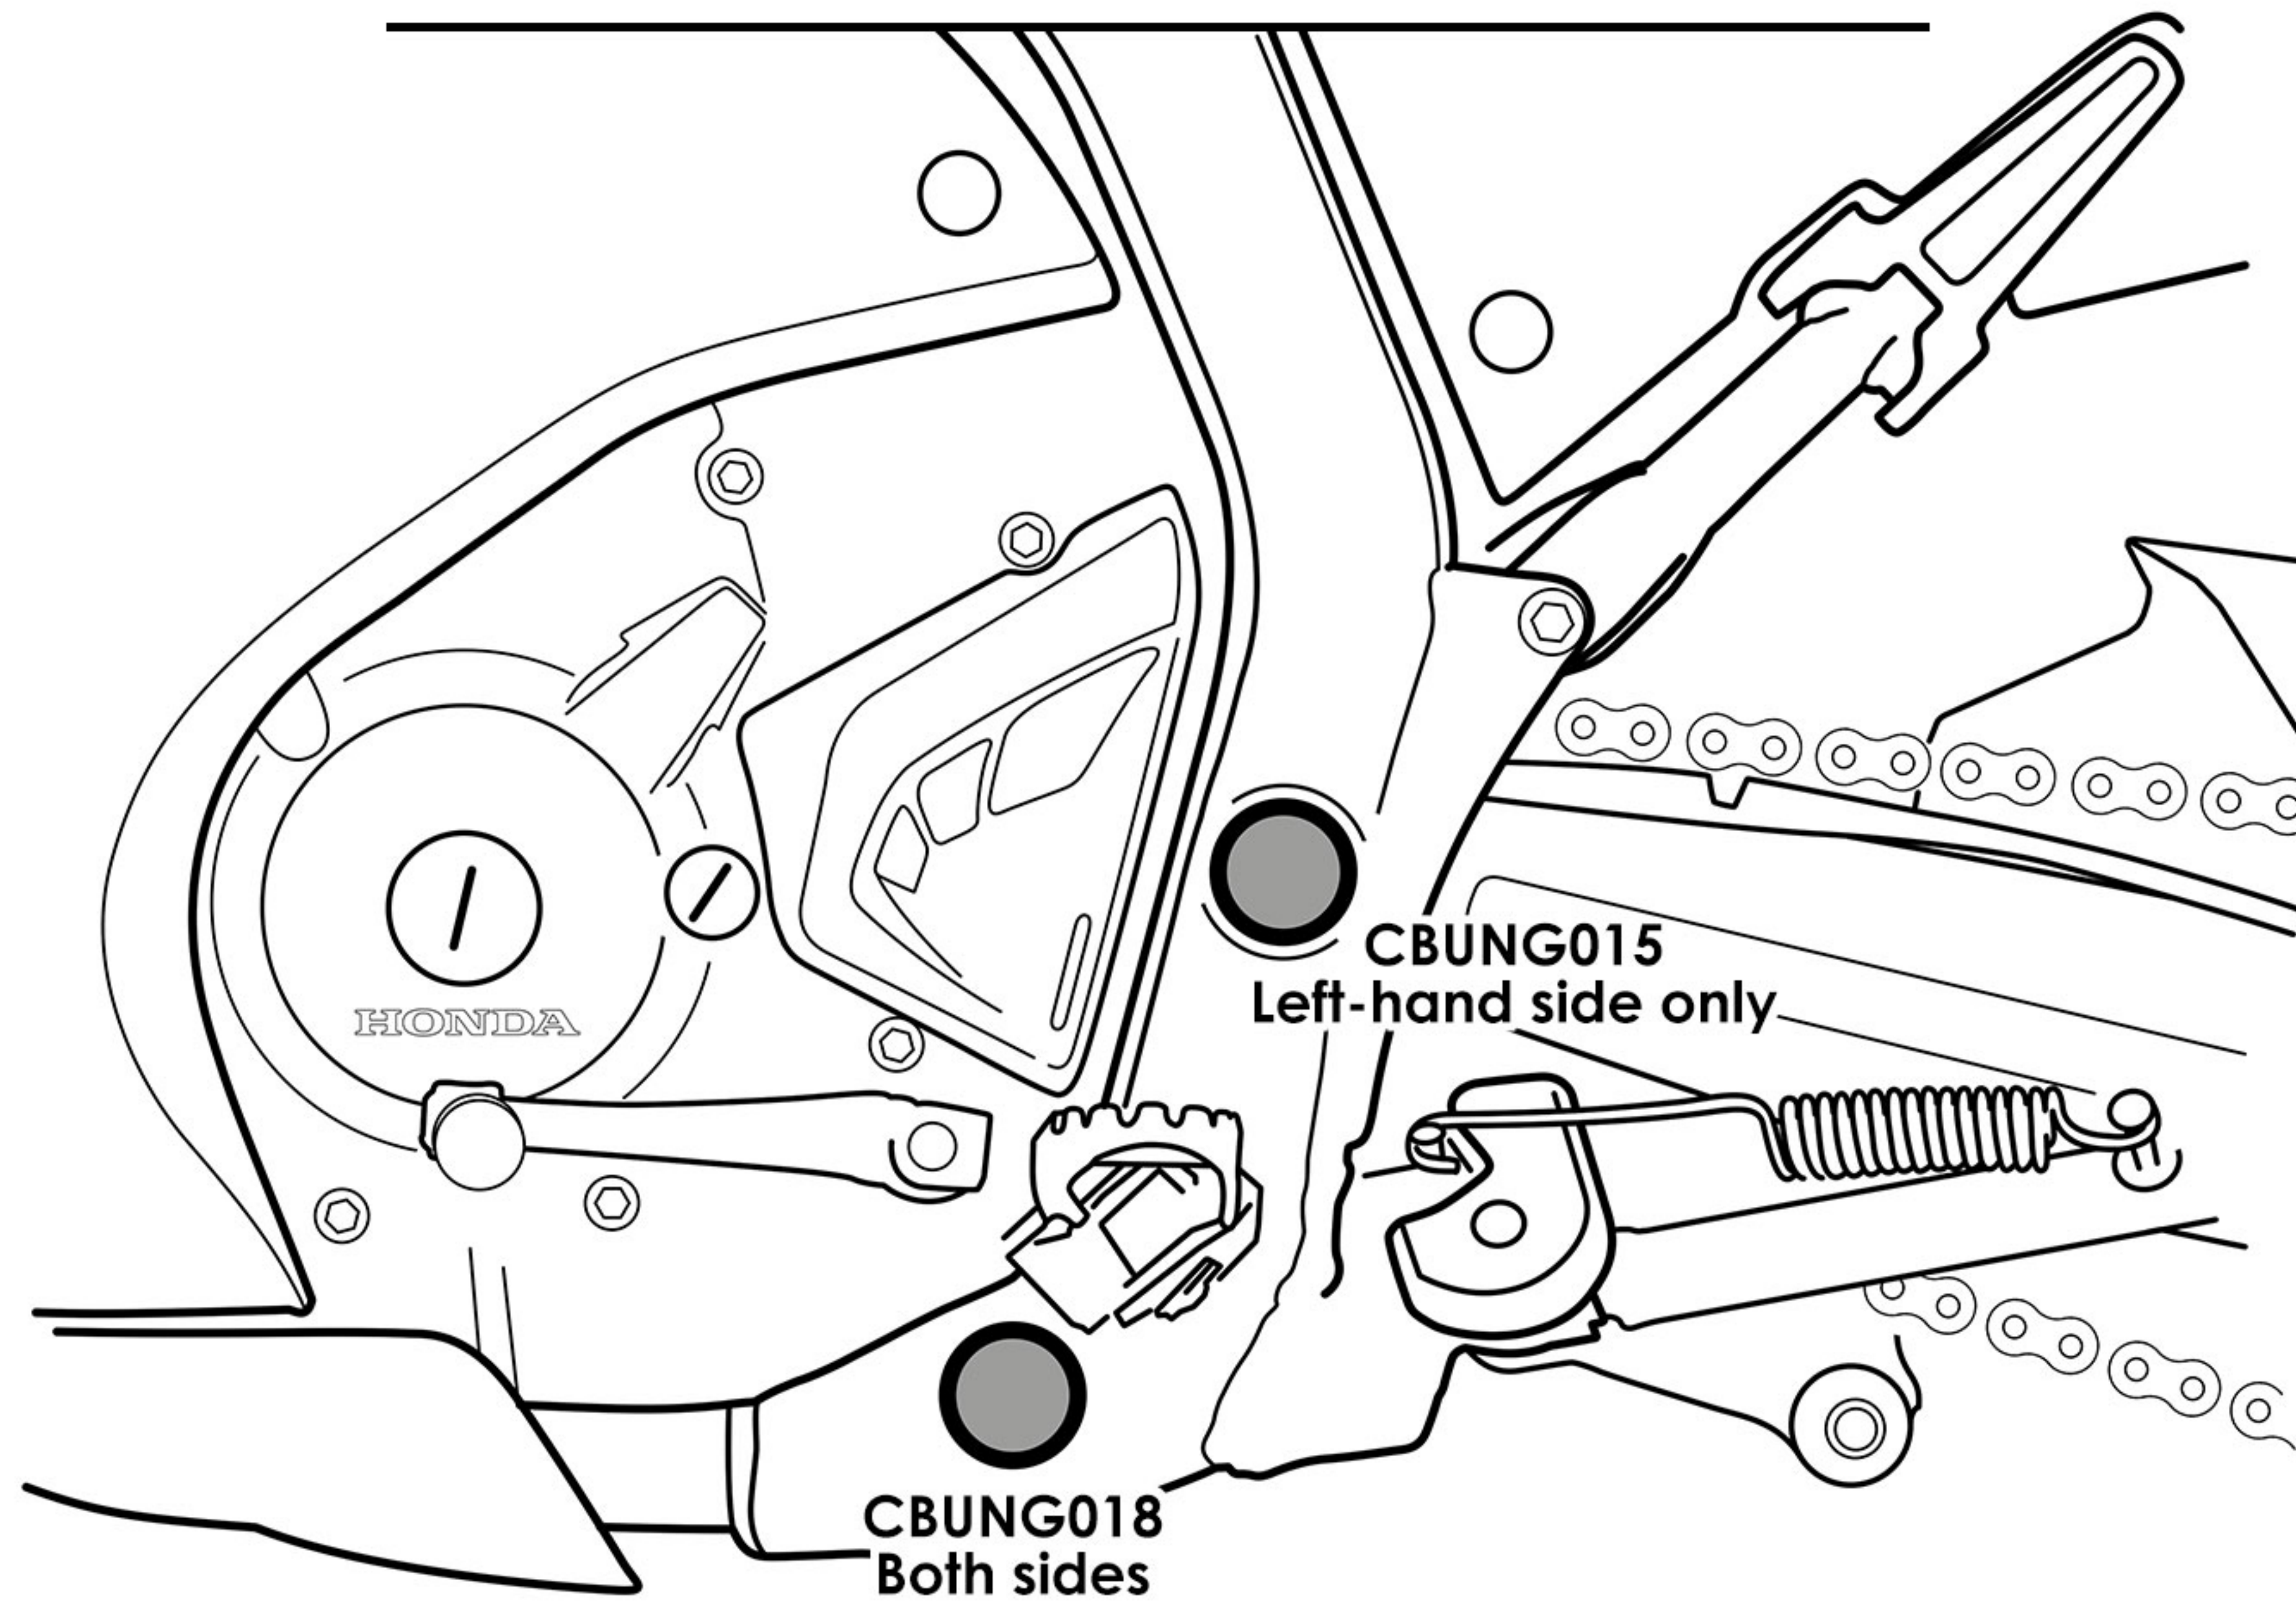

089103 Honda CRF250L & CRF250 Rally Frame End Caps Fitting Instructions

Kit Includes:

X2 34mm Cap
X1 32mm Cap

CBUNG018
CBUNG015

- Ensure holes are free from debris, dirt & moisture before fitting.

Left-hand side shown below