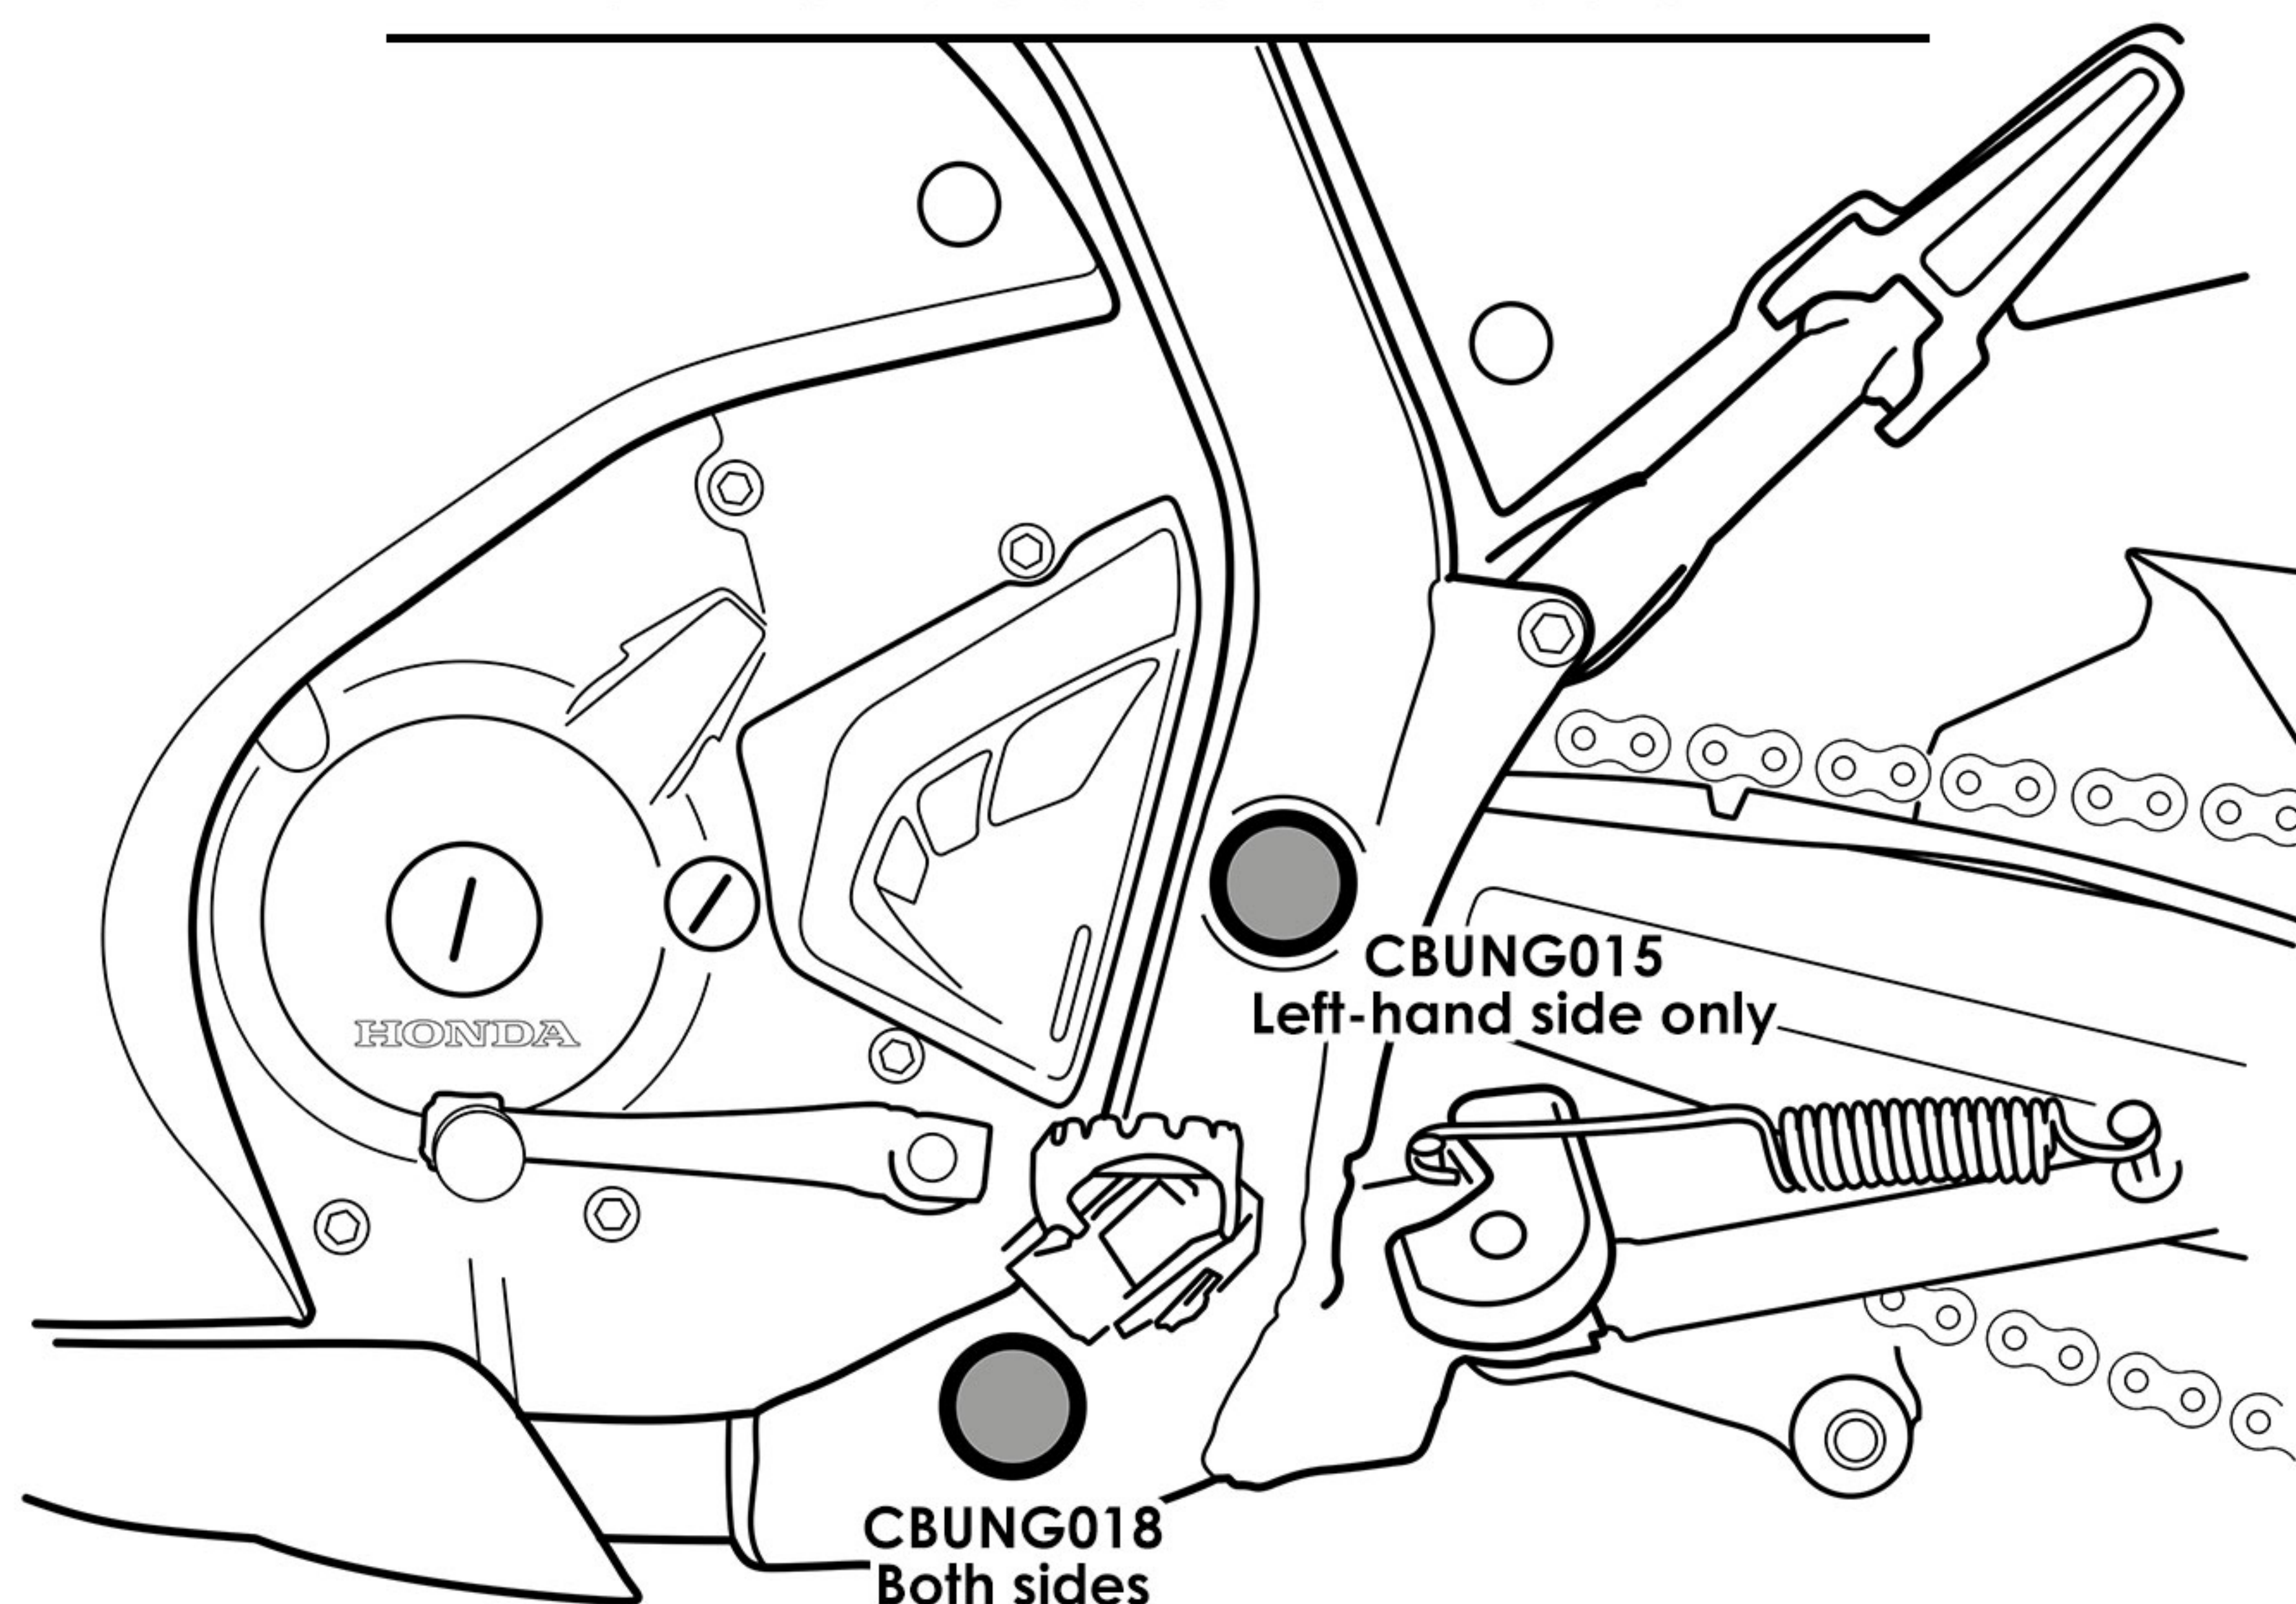

089103 Honda CRF250L & CRF250 Rally Frame End Caps Fitting Instructions

Kit Includes:

X2 34mm Cap
X1 32mm Cap

CBUNG018
CBUNG015

- Ensure holes are free from debris, dirt & moisture before fitting.

Left-hand side shown below

Kit Includes:

X2 34mm Cap
X1 32mm Cap

CBUNG018
CBUNG015

- Ensure holes are free from debris, dirt & moisture before fitting.

Left-hand side shown below

Contact us:

sales@pyramid-plastics.co.uk - +44 (0)1427 677990 - www.pyramid-plastics.co.uk