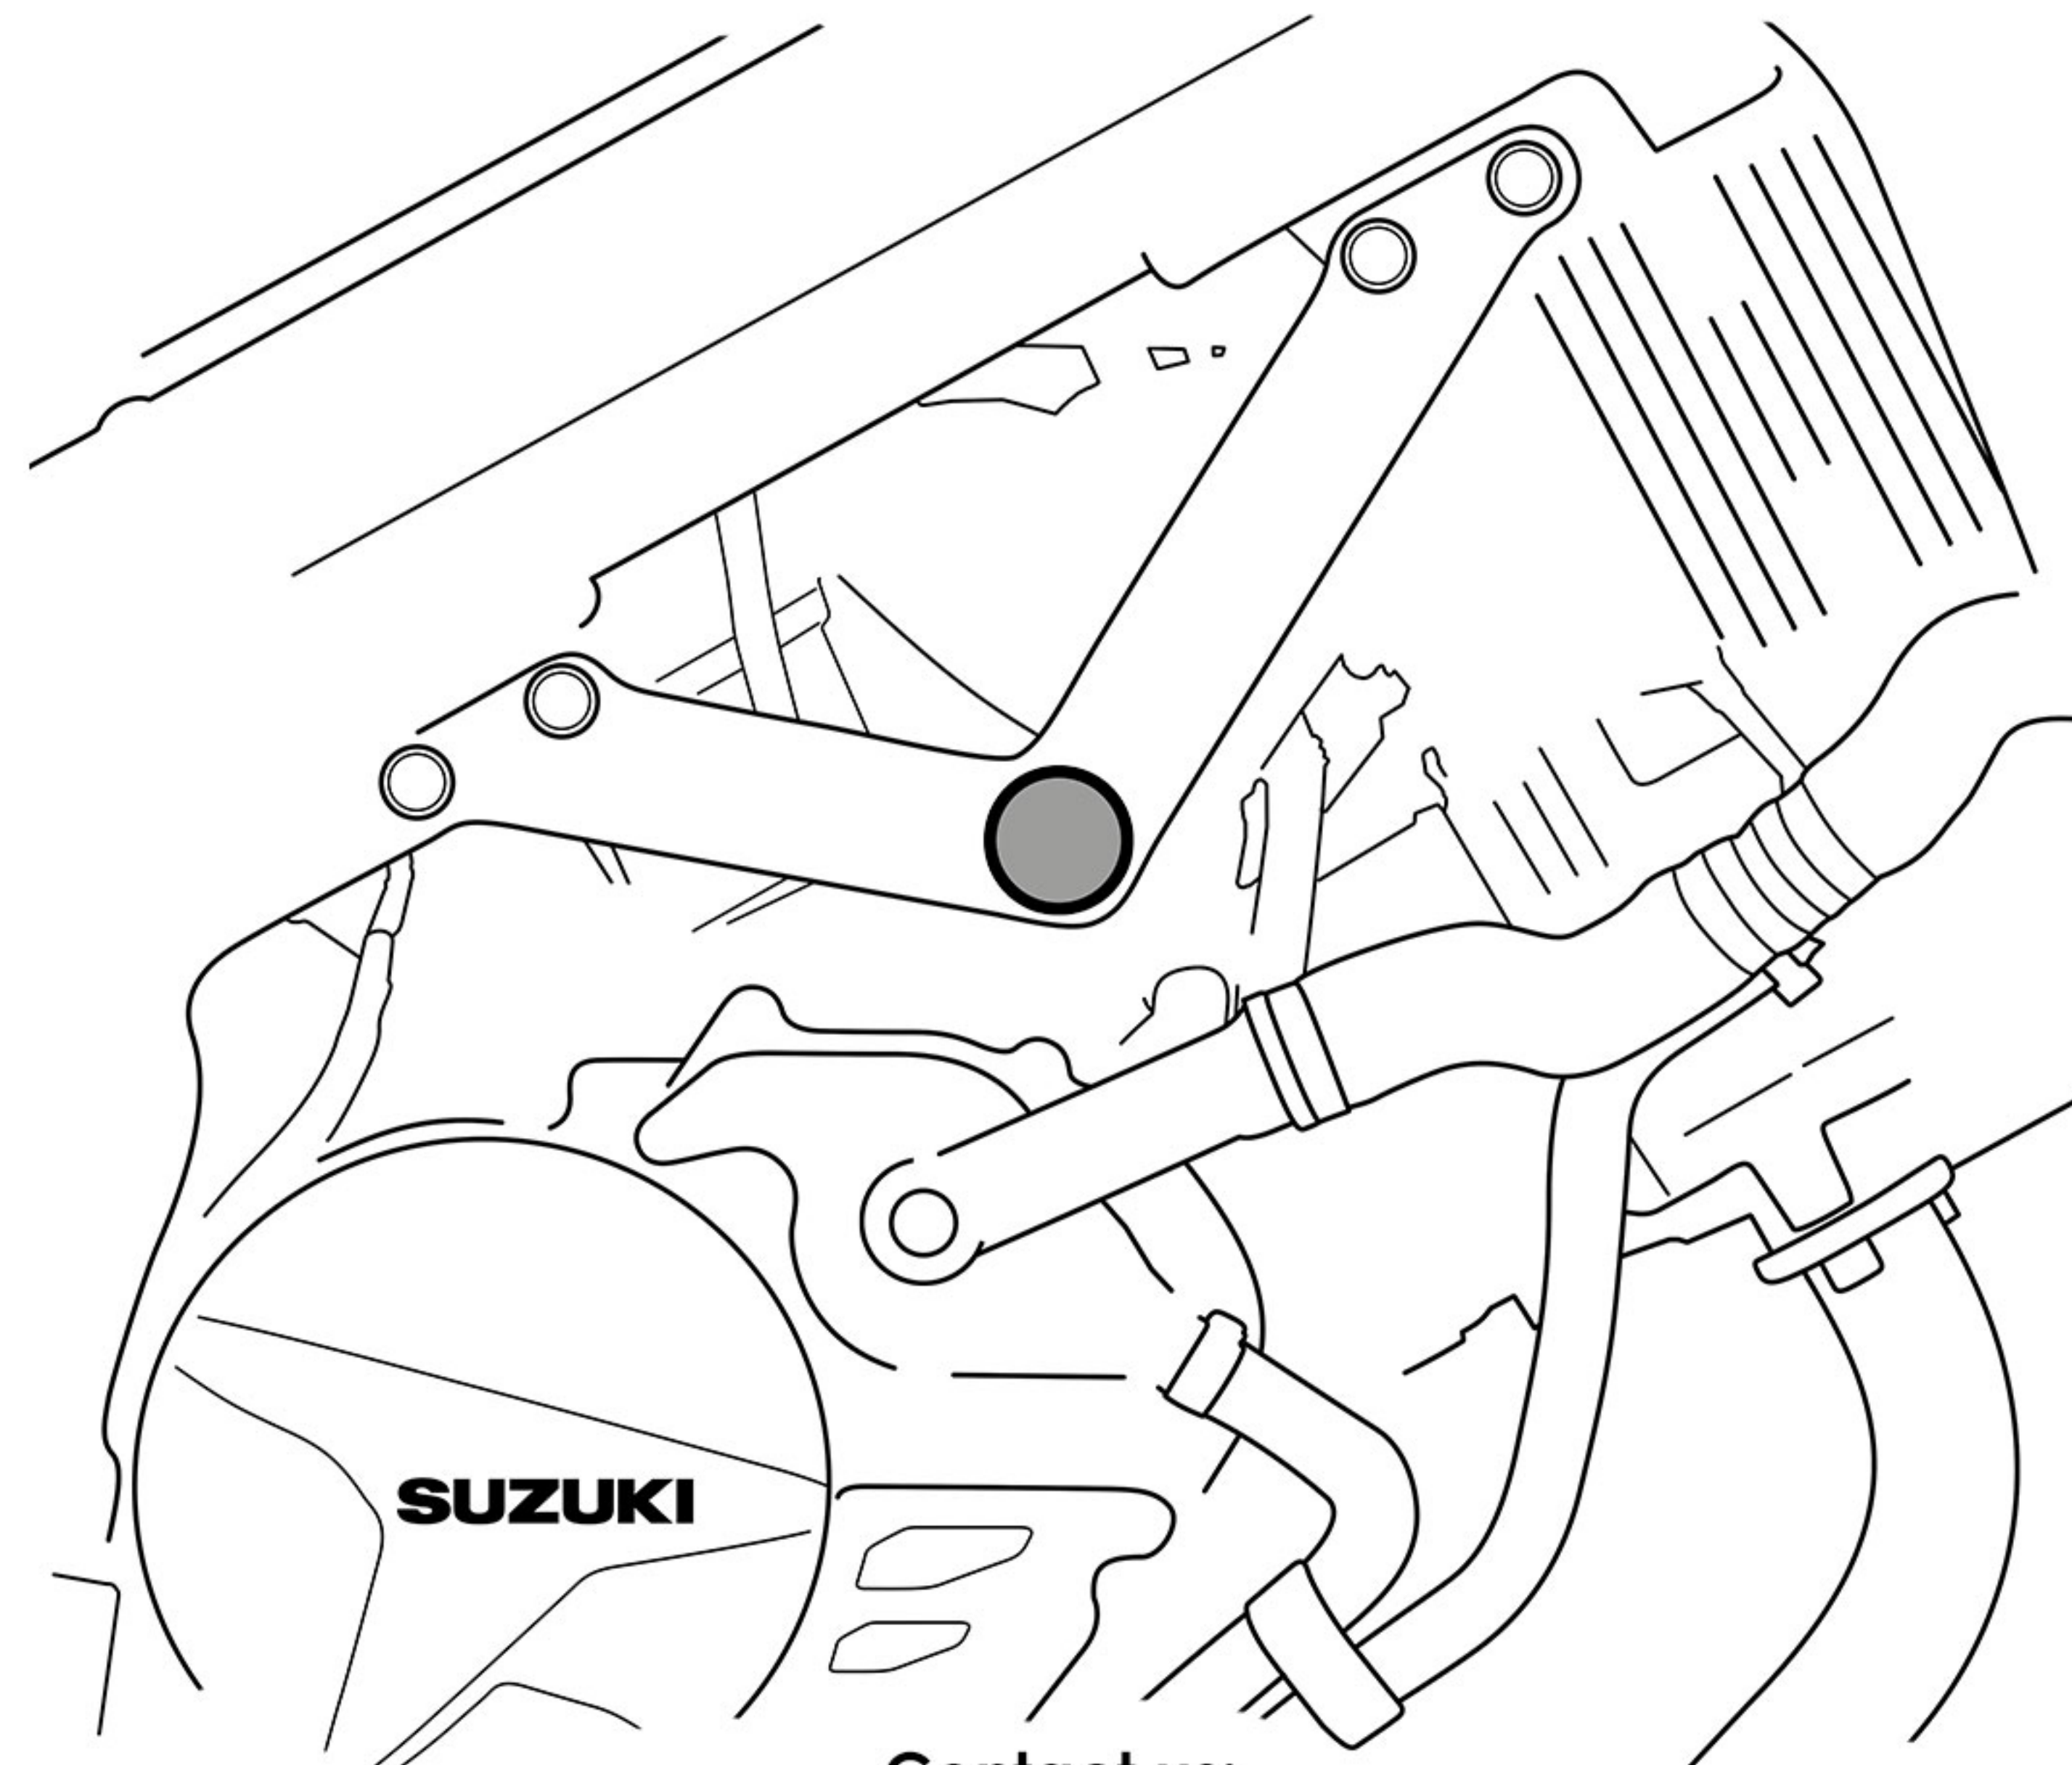

Contact us:

sales@pyramid-plastics.co.uk - +44 (0)1427 677990 - www.pyramid-plastics.co.uk

Follow us on social media and feel free to leave us a review!