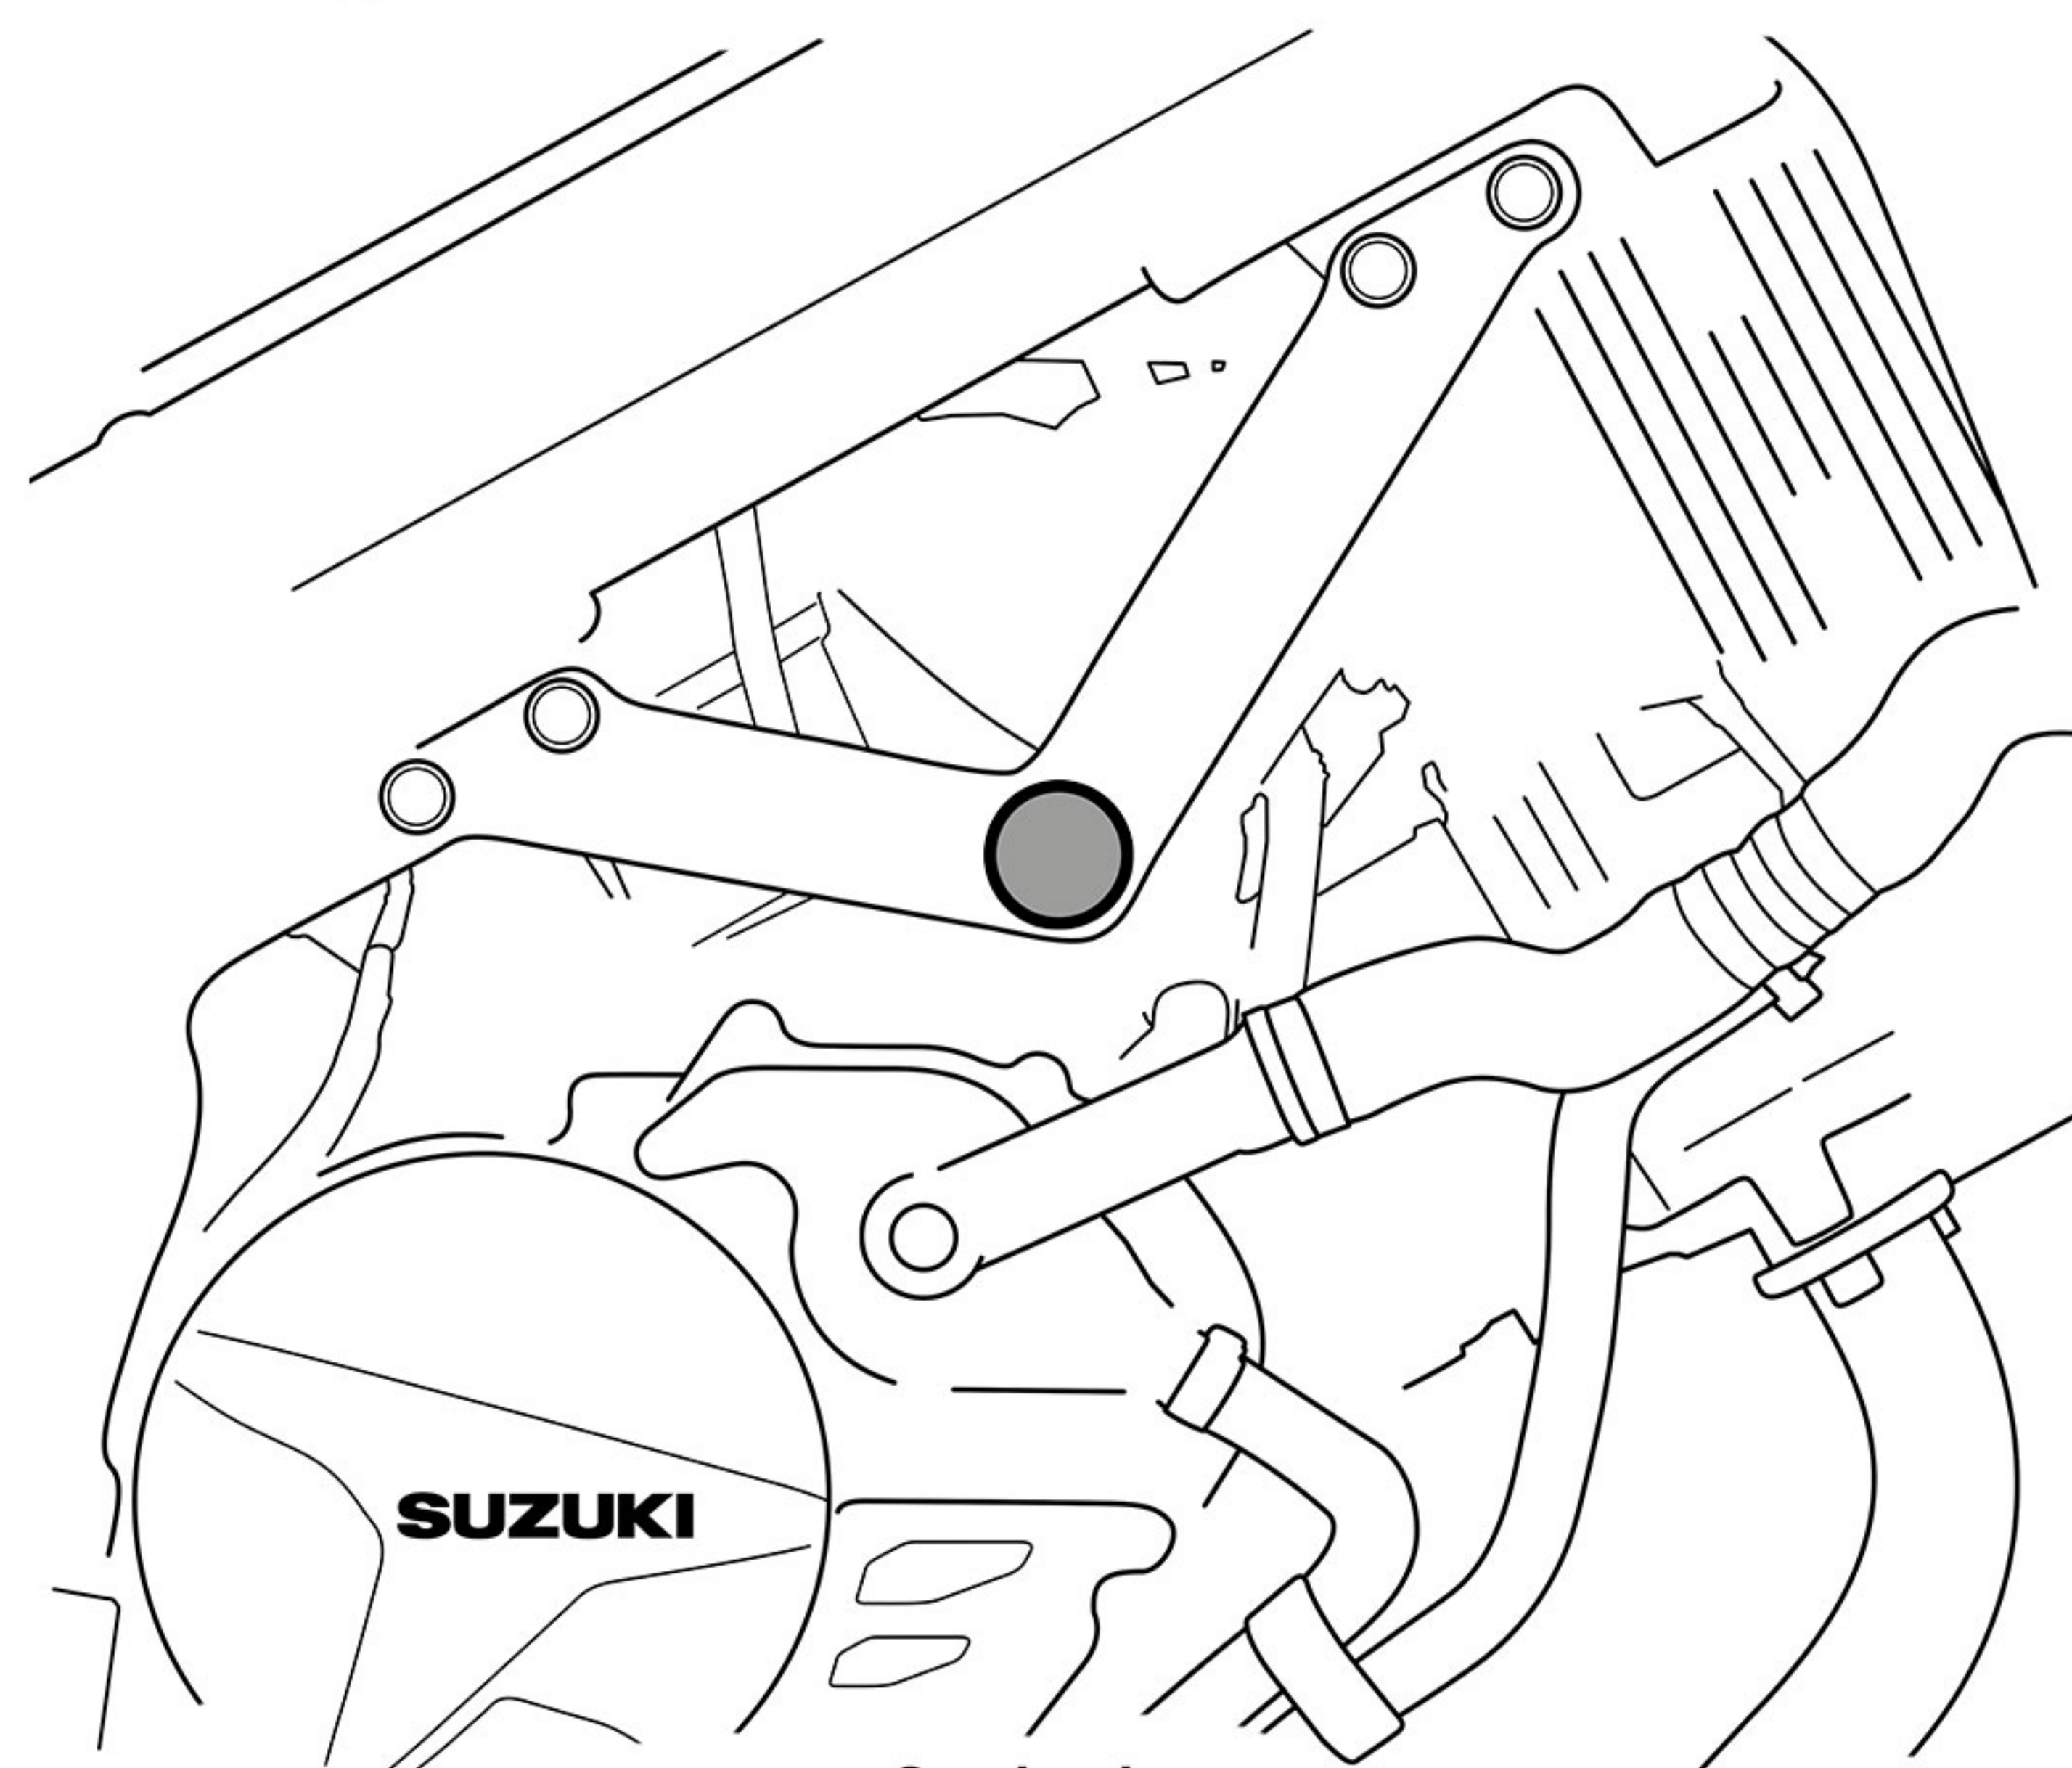

Contact us:

sales@pyramid-plastics.co.uk - +44 (0)1427 677990 - www.pyramid-plastics.co.uk

Follow us on social media and feel free to leave us a review!