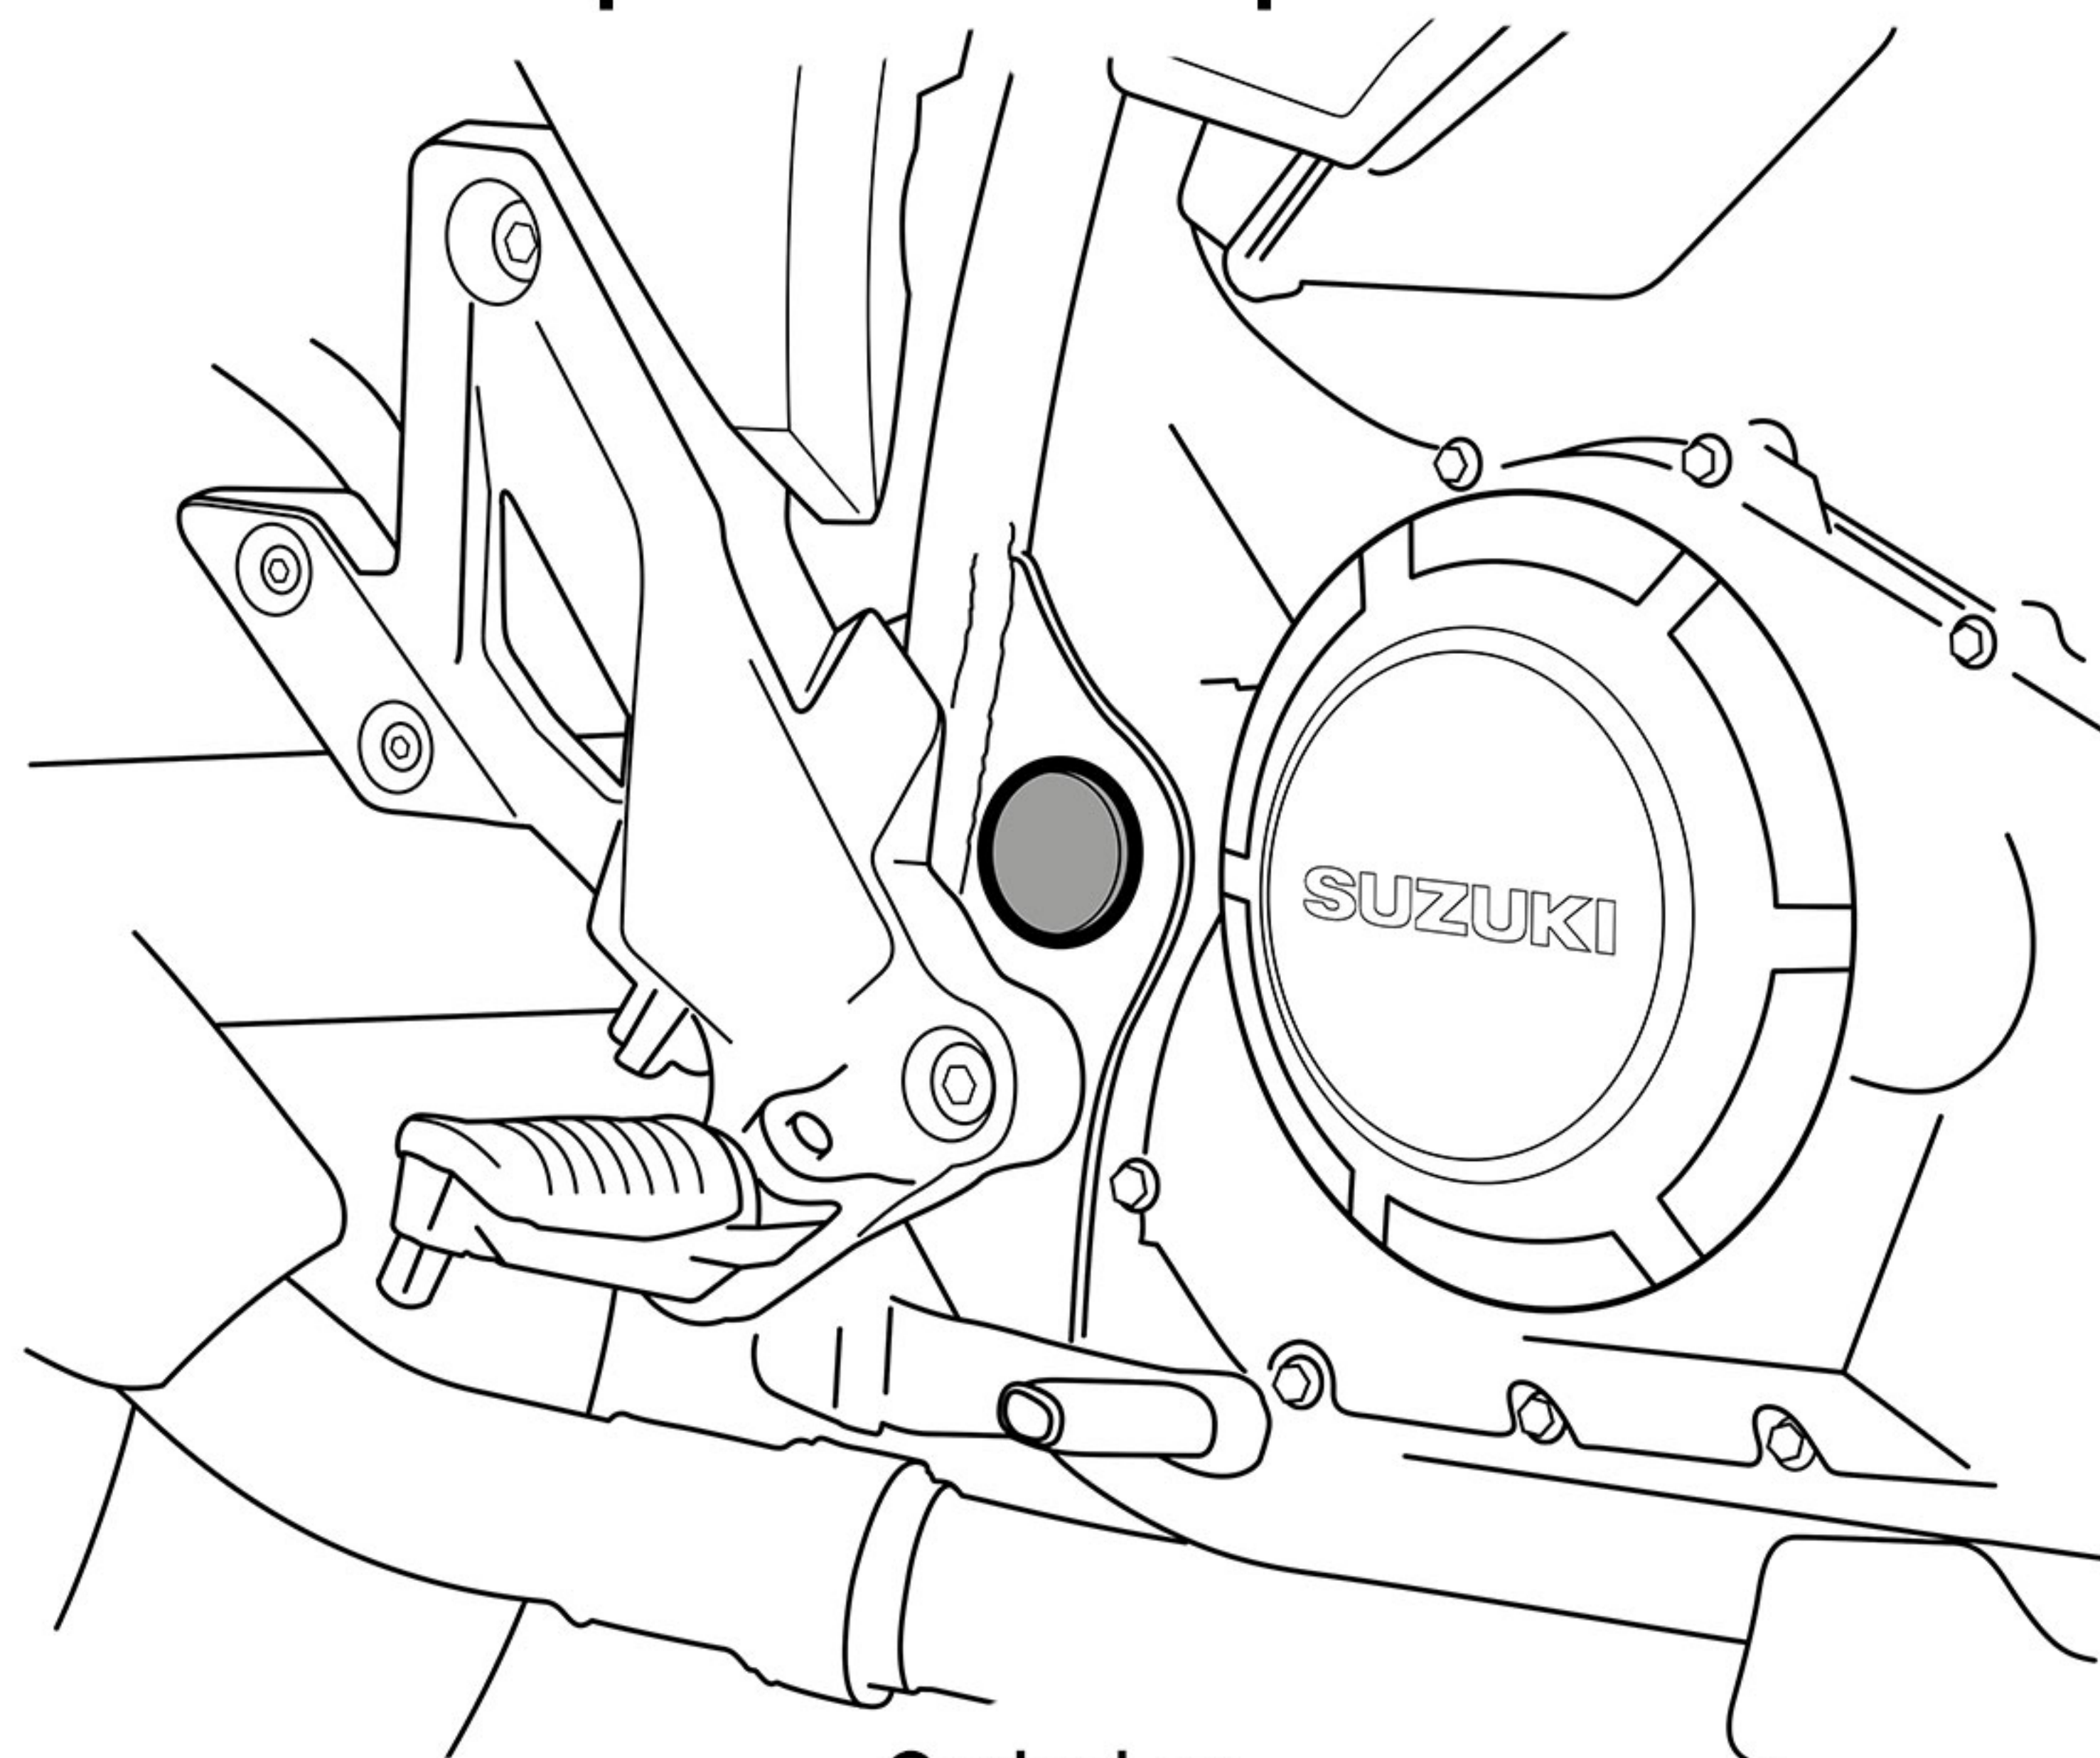

089000 Suzuki V-Strom 250 Frame End Caps Fitting Instructions

Kit Includes:

X2 35mm Cap

CBUNG023

- Ensure holes are free from debris, dirt & moisture before fitting.

Right-hand side shown below

Frame End Caps fit in same place on both sides

Kit Includes:

X2 35mm Cap

CBUNG023

- Ensure holes are free from debris, dirt & moisture before fitting.

Right-hand side shown below

Frame End Caps fit in same place on both sides

Contact us:

sales@pyramid-plastics.co.uk - +44 (0)1427 677990 - www.pyramid-plastics.co.uk