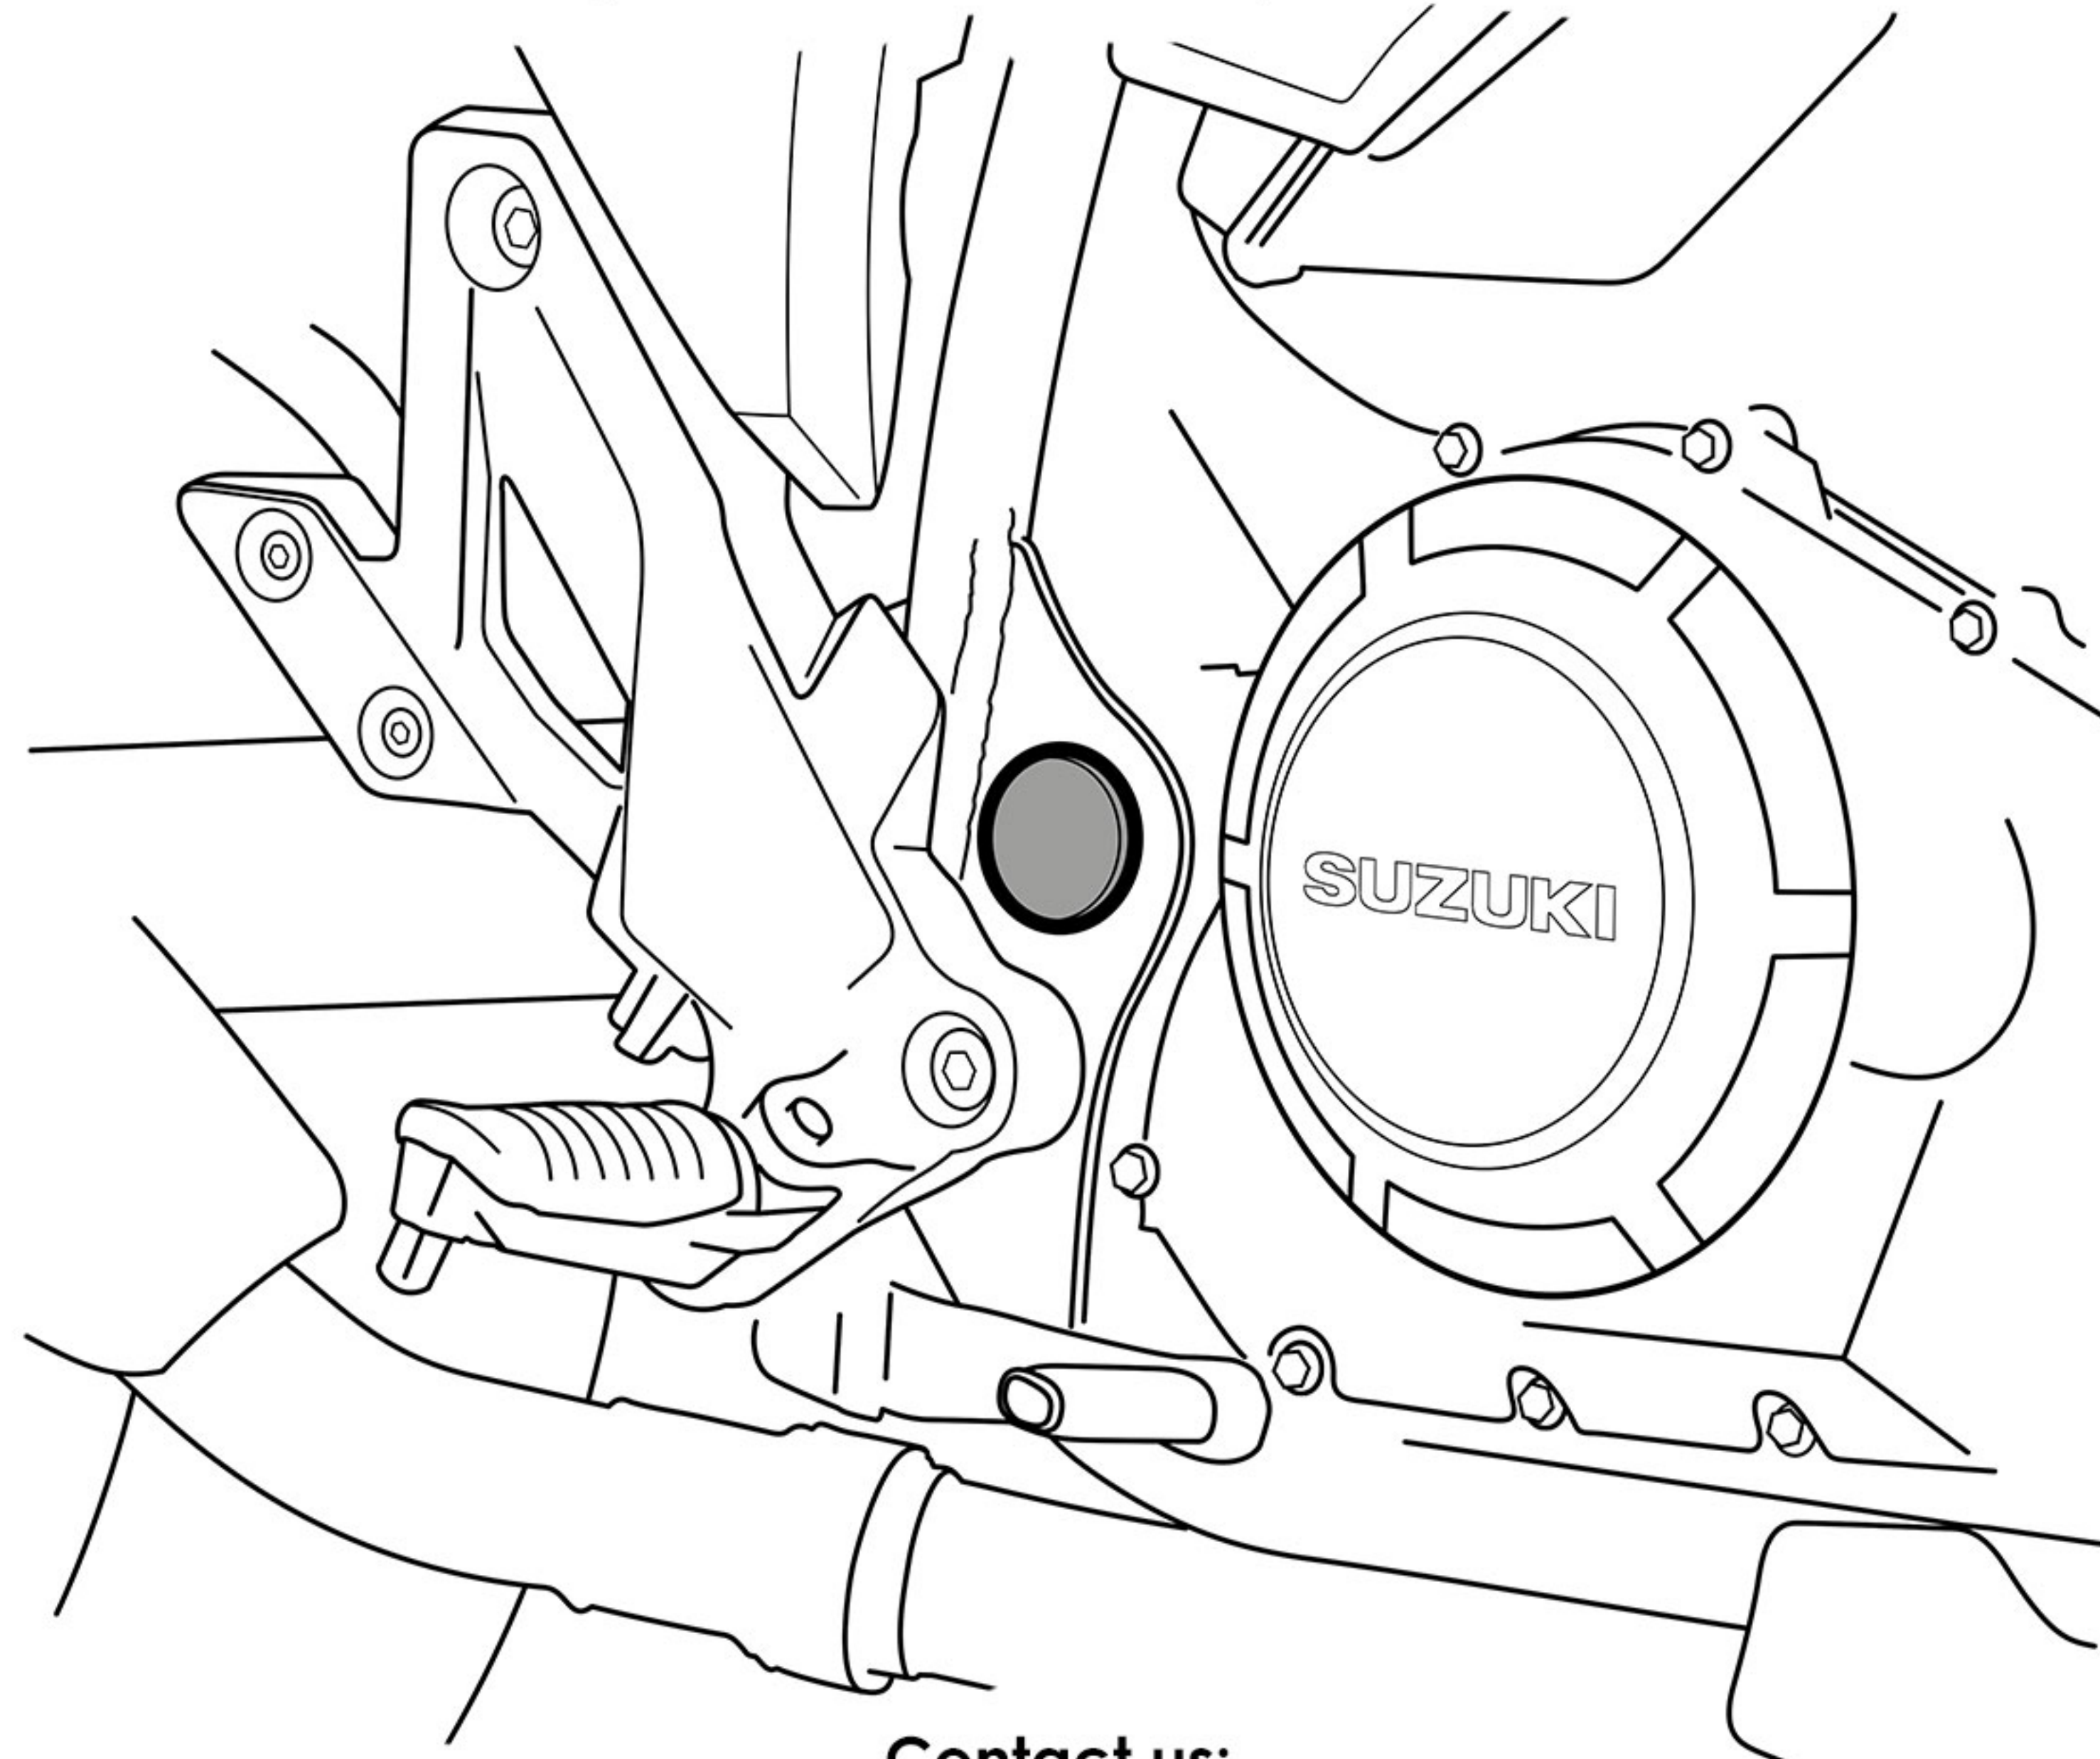

089000 Suzuki V-Strom 250 Frame End Caps Fitting Instructions

Kit Includes:

X2 35mm Cap

CBUNG023

- Ensure holes are free from debris, dirt & moisture before fitting.

Right-hand side shown below

Frame End Caps fit in same place on both sides

Kit Includes:

X2 35mm Cap

CBUNG023

- Ensure holes are free from debris, dirt & moisture before fitting.

Right-hand side shown below

Frame End Caps fit in same place on both sides

Contact us:

sales@pyramid-plastics.co.uk - +44 (0)1427 677990 - www.pyramid-plastics.co.uk