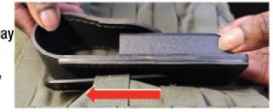

#### STEP 1

Push MOLLE slide upward to the uppermost position.

#### STEP 2

Position Pouch near the upper loop you want to fasten to.

#### STEP 3

Pull MSA through from bottom to top, may also help to push upwards from bottom up. For accessories with dual MSA tabs, pull both tabs simultaneously.