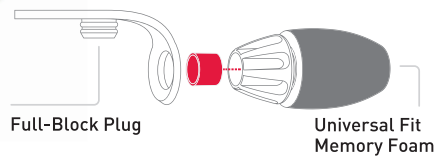

FOAM IMPULSE® MODEL

IMPULSE FILTER TECHNOLOGY

**NEW
TECH!**

BLOCKS
IMPLUSE SOUNDS

ALLOWS
SPEECH
& AUDIO TO
BE HEARD

38dB
PEAK
IMPULSE
REDUCTION
20dB
CONTINUOUS
REDUCTION

WHEN USED
AS DIRECTED

FEATURES

- Instantly reduces dangerous sound levels while still allowing speech and audio to be heard
- Full-Block Mode = 20db Continuous Reduction
- Impulse Mode = 38db Peak Impulse Reduction + 13db Continuous Reduction
- Universal-fit, memory foam tip
- Removable neck cord
- No batteries required
- Ideal for the shooting range, hunting, tactical training or operational missions

THE IMPULSE DIFFERENCE

Helps guard against hearing damage caused by automatic fire and single gun shots, artillery fire and explosions, reducing them to safe levels, less likely to cause long term damage.