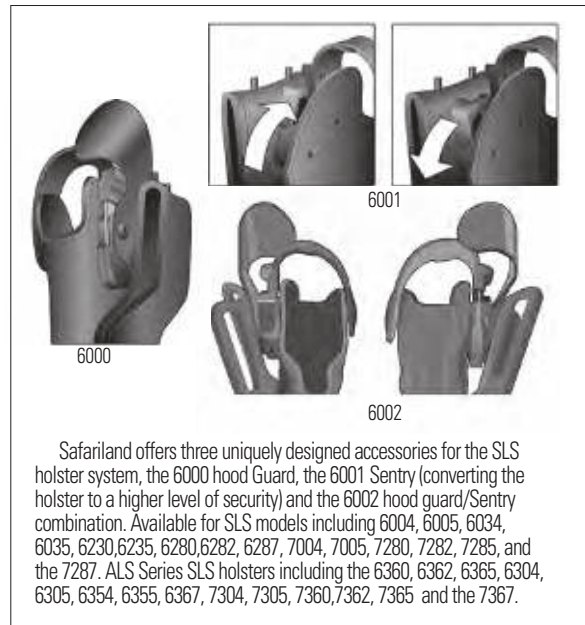

Safariland offers three uniquely designed accessories for the SLS holster system, the 6000 hood Guard, the 6001 Sentry (converting the holster to a higher level of security) and the 6002 hood guard/Sentry combination. Available for SLS models including 6004, 6005, 6034, 6035, 6230, 6235, 6280, 6282, 6287, 7004, 7005, 7280, 7282, 7285, and the 7287. ALS Series SLS holsters including the 6360, 6362, 6365, 6304, 6305, 6354, 6355, 6367, 7304, 7305, 7360, 7362, 7365 and the 7367.