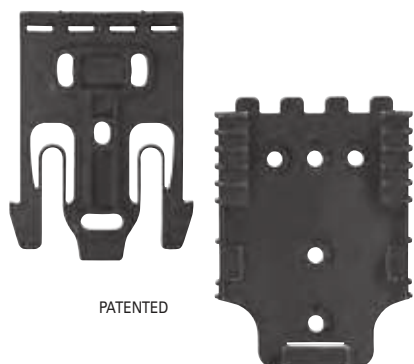

Customer Care: 800-347-1200

DESCRIPTION	SIZE	PART NO.
Quick-Kit1 (1) QLS 19, (1) QLS 22	Black Foliage Green Coyote Brown OD Green FDE Brown	QUICK-KIT1-2 QUICK-KIT1-54 QUICK-KIT1-76 QUICK-KIT1-56 QUICK-KIT1-55
Quick-Kit2 (1) QLS 19, (1) QLS 22L	Black Foliage Green	QUICK-KIT2-2 QUICK-KIT2-54
Quick-Kit3 (1) QLS 19, (2) QLS 22	Black Foliage Green Coyote Brown OD Green FDE Brown	QUICK-KIT3-2 QUICK-KIT3-54 QUICK-KIT3-76 QUICK-KIT3-56 QUICK-KIT3-55
Quick-Kit4 (1) QLS 19, (2) QLS 22L	Black Foliage Green	QUICK-KIT4-2 QUICK-KIT4-54