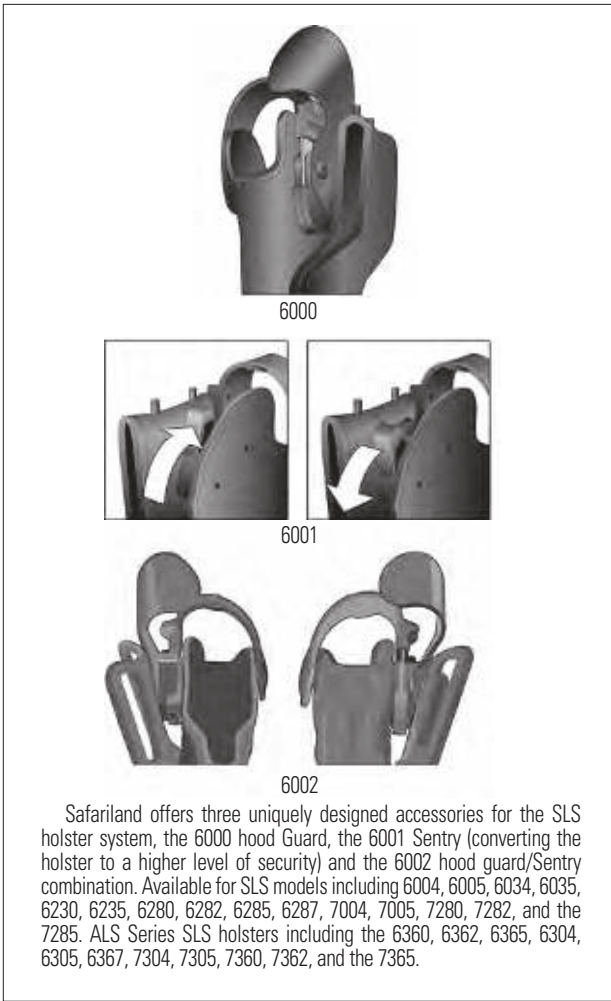

Safariland offers three uniquely designed accessories for the SLS holster system, the 6000 hood Guard, the 6001 Sentry (converting the holster to a higher level of security) and the 6002 hood guard/Sentry combination. Available for SLS models including 6004, 6005, 6034, 6035, 6230, 6235, 6280, 6282, 6285, 6287, 7004, 7005, 7280, 7282, and the 7285. ALS Series SLS holsters including the 6360, 6362, 6365, 6304, 6305, 6367, 7304, 7305, 7360, 7362, and the 7365.

- How to Order
- Duty Holsters
- Duty Accessories
- Tactical Holsters
- Tactical Accessories
- Duty Belts
- OAS
- Speed Loaders
- Concealment Holsters
- Concealment Accessories
- Competition
- Index/Price List