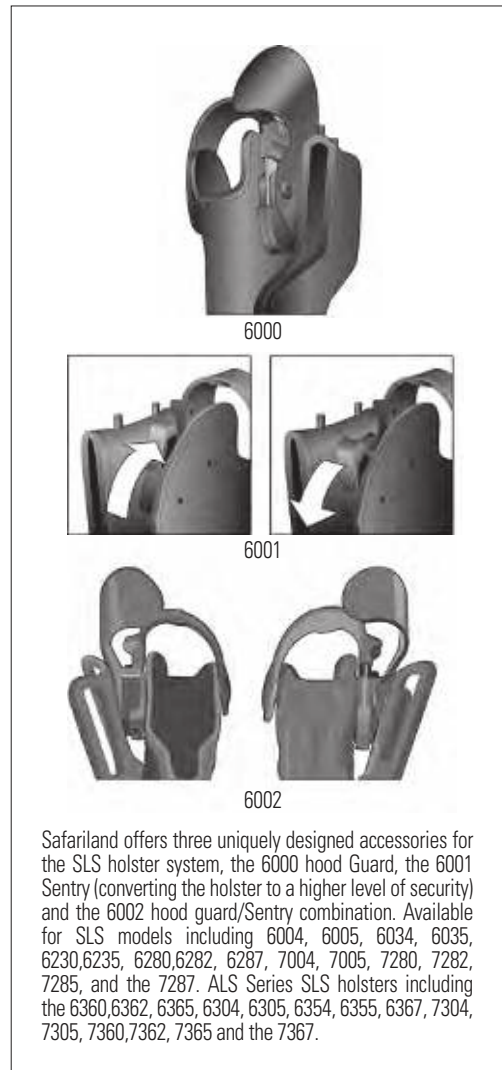

Safariland offers three uniquely designed accessories for the SLS holster system, the 6000 hood Guard, the 6001 Sentry (converting the holster to a higher level of security) and the 6002 hood guard/Sentry combination. Available for SLS models including 6004, 6005, 6034, 6035, 6230,6235, 6280,6282, 6287, 7004, 7005, 7280, 7282, 7285, and the 7287. ALS Series SLS holsters including the 6360,6362, 6365, 6304, 6305, 6354, 6355, 6367, 7304, 7305, 7360,7362, 7365 and the 7367.

How to Order

Duty Holsters

Duty Accessories

Tactical Holsters

Tactical Accessories

Duty Belts

OAS

Speed Loaders

Concealment Holsters

Concealment Accessories

Competition

Index/Price List