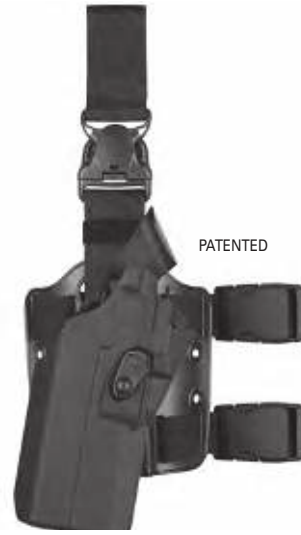

PATENTED

7385RDS W/QUICK RELEASE

FEATURES

- ALS® (Automatic Locking System) secures weapon once holstered
- For use with red dot optic-equipped weapons
- A proprietary nylon blend that is completely non-abrasive to a firearm's finish
- Very high heat and low cold tolerances structurally sound from 300 F to -50 F
- Available in SafariSeven™ Plain Black and FDE Brown finishes
- Standard double strap leg shroud with mounting holes for optional accessories

A complete list of tactical accessories begins on page 251

Models 7384RDS/7385RDS Tactical Holsters include installed Hood Guard Sample Code with ALS Guard Only:
7384RDS-83-411-AG
Sample Code with Hood Guard & ALS Guard:
7384RDS-83-411-AGH

Models 7384RDS/7385RDS may be used in conjunction with the Drop Flex Adapter and can also be used with the OLS Systems.

The Drop Flex Adapter allows a user to wear a rig below the hip without shifting weight further down the leg and it will also keep the rig from sliding on belt. It can only be used with the single leg strap. (see page 147)

Description	Sample Part No.
DFA on Single Leg Strap w/ Model 7384RDS	7384RDS-XX-411-MS25
DFA on Single Leg Strap w/ OLS w/ Model 7384RDS	7384RDS-XX-411-MS19-MS27

Model 7385RDS uses the same part numbers as model 7384RDS.

How to Order

Duty Holsters

Duty Accessories

Tactical Holsters

Tactical Accessories

Duty Belts

OAS

Speed Loaders

Concealment Holsters

Concealment Accessories

Competition

Index/Price List