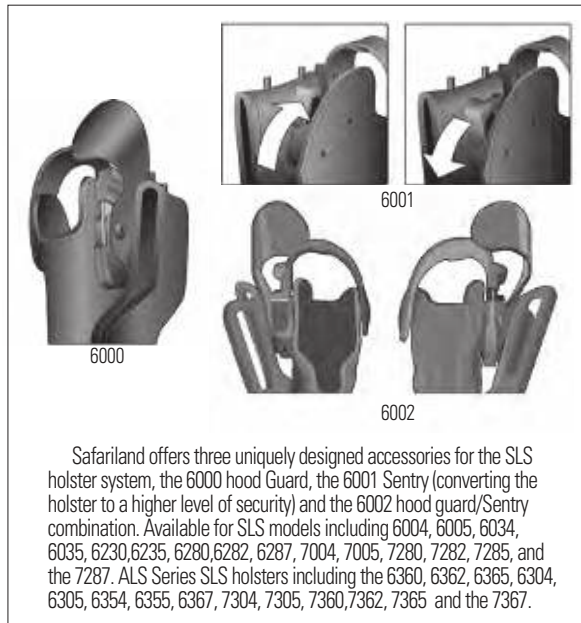

A complete list of tactical accessories begins on page 251

Models 7004/7005 Tactical Holsters include installed Hood Guard
 Sample Code with Sentry installed:
 7004-XX-411-S
 Sample Code with Hood Guard/Sentry installed:
 7004-XX-411-SH