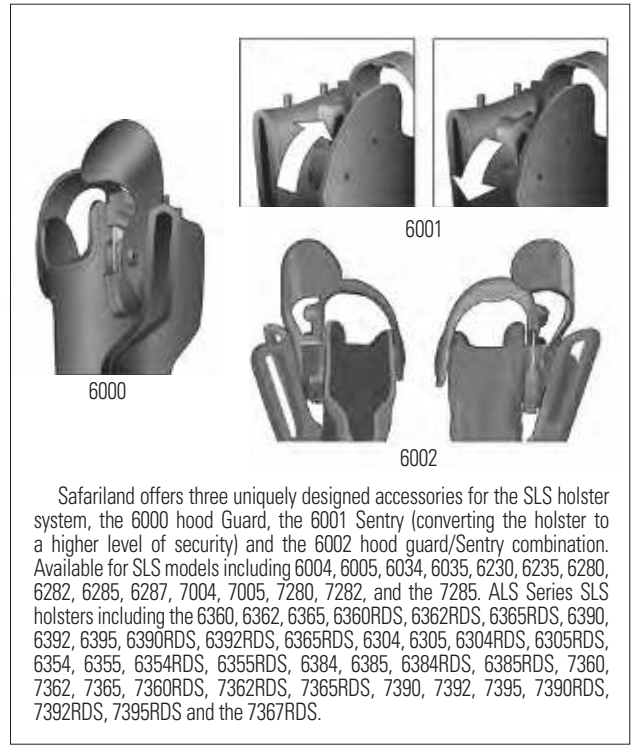

7362RDS HI-RIDE

Safariland offers three uniquely designed accessories for the SLS holster system, the 6000 hood Guard, the 6001 Sentry (converting the holster to a higher level of security) and the 6002 hood guard/Sentry combination. Available for SLS models including 6004, 6005, 6034, 6035, 6230, 6235, 6280, 6282, 6285, 6287, 7004, 7005, 7280, 7282, and the 7285. ALS Series SLS holsters including the 6360, 6362, 6365, 6360RDS, 6362RDS, 6365RDS, 6390, 6392, 6395, 6390RDS, 6392RDS, 6365RDS, 6304, 6305, 6304RDS, 6305RDS, 6354, 6355, 6354RDS, 6355RDS, 6384, 6385, 6384RDS, 6385RDS, 7360, 7362, 7365, 7360RDS, 7362RDS, 7365RDS, 7390, 7392, 7395, 7390RDS, 7392RDS, 7395RDS and the 7367RDS.