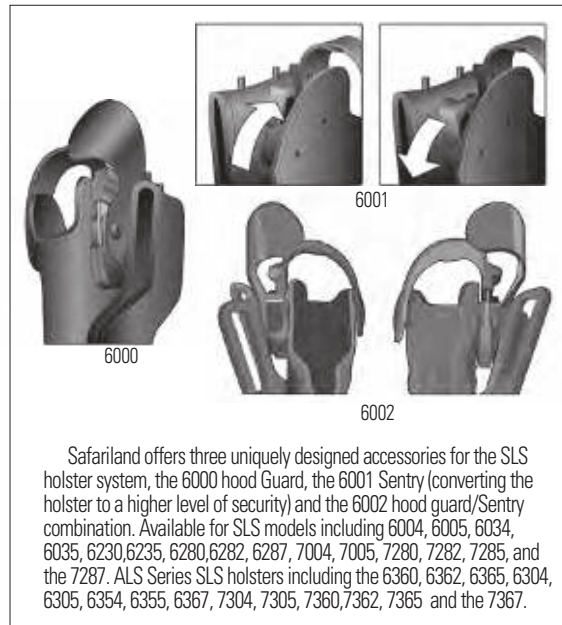

Safariland offers three uniquely designed accessories for the SLS holster system, the 6000 hood Guard, the 6001 Sentry (converting the holster to a higher level of security) and the 6002 hood guard/Sentry combination. Available for SLS models including 6004, 6005, 6034, 6035, 6230, 6235, 6280, 6282, 6287, 7004, 7005, 7280, 7282, 7285, and the 7287. ALS Series SLS holsters including the 6360, 6362, 6365, 6304, 6305, 6354, 6355, 6367, 7304, 7305, 7360, 7362, 7365 and the 7367.