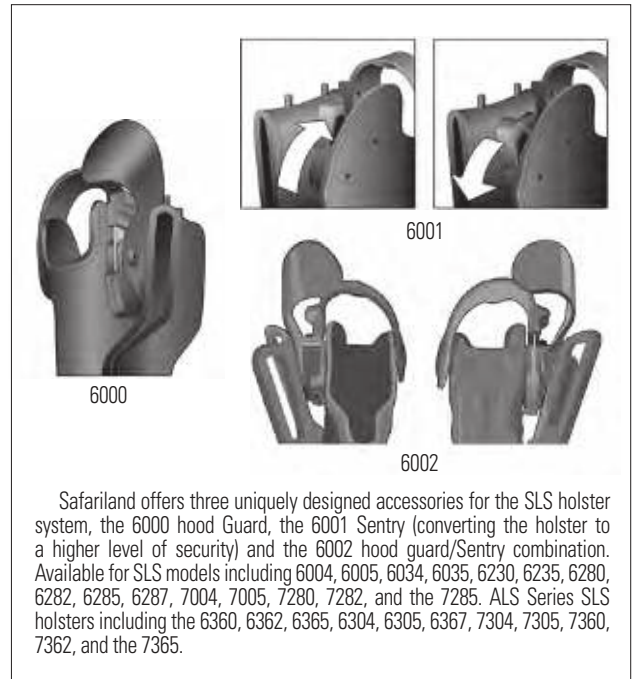

7362 HI-RIDE

Safariland offers three uniquely designed accessories for the SLS holster system, the 6000 hood Guard, the 6001 Sentry (converting the holster to a higher level of security) and the 6002 hood guard/Sentry combination. Available for SLS models including 6004, 6005, 6034, 6035, 6230, 6235, 6280, 6282, 6285, 6287, 7004, 7005, 7280, 7282, and the 7285. ALS Series SLS holsters including the 6360, 6362, 6365, 6304, 6305, 6367, 7304, 7305, 7360, 7362, and the 7365.

How to Order

Duty Holsters

Duty Accessories

Tactical Holsters

Tactical Accessories

Duty Belts

OAS

Speed Loaders

Concealment Holsters

Concealment Accessories

Competition

Index/Price List