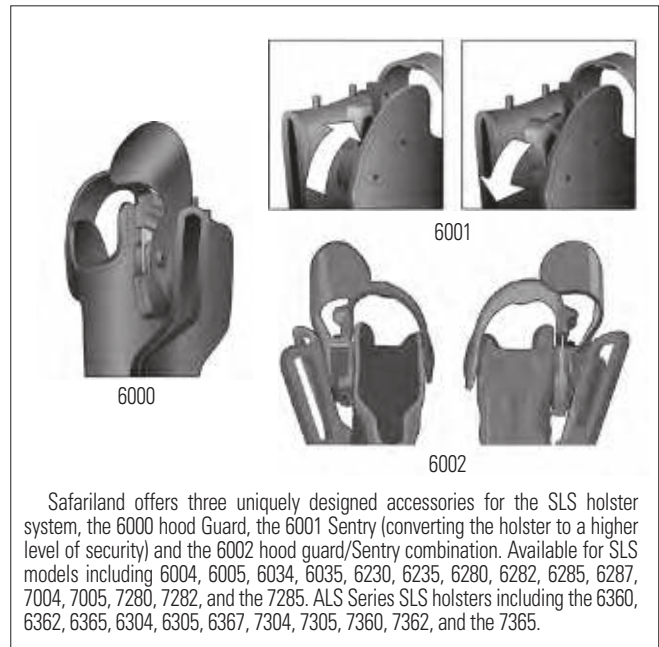

Safariland offers three uniquely designed accessories for the SLS holster system, the 6000 hood Guard, the 6001 Sentry (converting the holster to a higher level of security) and the 6002 hood guard/Sentry combination. Available for SLS models including 6004, 6005, 6034, 6035, 6230, 6235, 6280, 6282, 6285, 6287, 7004, 7005, 7280, 7282, and the 7285. ALS Series SLS holsters including the 6360, 6362, 6365, 6304, 6305, 6367, 7304, 7305, 7360, 7362, and the 7365.