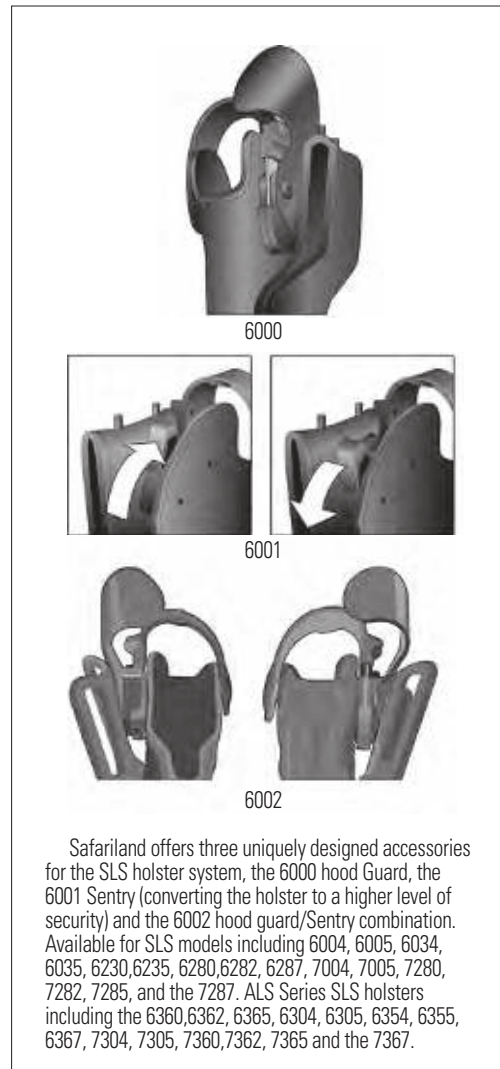

Safariland offers three uniquely designed accessories for the SLS holster system, the 6000 hood Guard, the 6001 Sentry (converting the holster to a higher level of security) and the 6002 hood guard/Sentry combination. Available for SLS models including 6004, 6005, 6034, 6035, 6230, 6235, 6280, 6282, 6287, 7004, 7005, 7280, 7282, 7285, and the 7287. ALS Series SLS holsters including the 6360, 6362, 6365, 6304, 6305, 6354, 6355, 6367, 7304, 7305, 7360, 7362, 7365 and the 7367.

How to Order

Duty Holsters

Duty Accessories

Tactical Holsters

Tactical Accessories

Duty Belts

OAS

Speed Loaders

Concealment Holsters

Concealment Accessories

Competition

Index/Price List