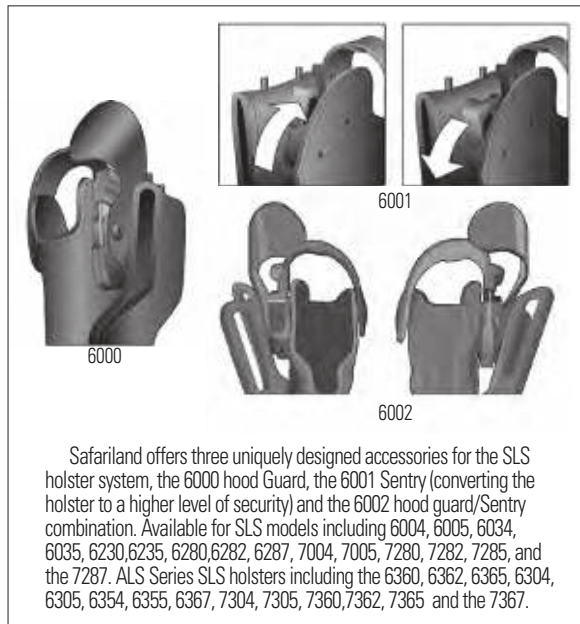

A complete list of tactical accessories begins on page 251

Models 7304/7305 Tactical Holsters include installed Hood Guard
 Sample Code with Sentry installed:
 7304-83-411-S
 Sample Code with Sentry/Hood Guard installed:
 7304-83-411-SH