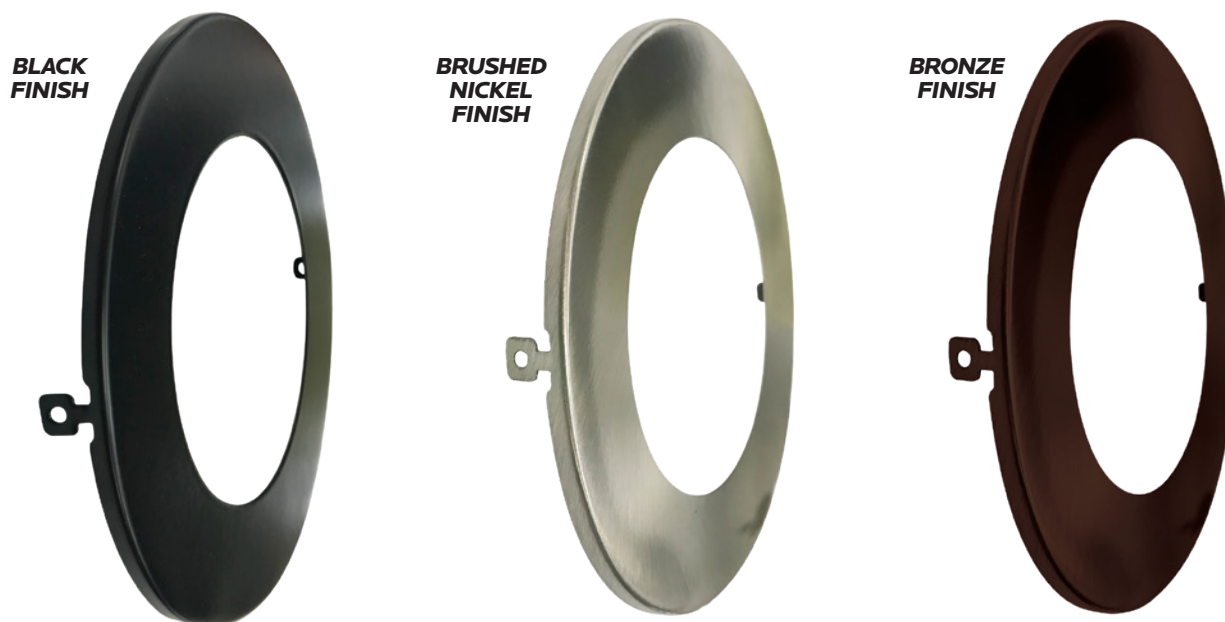

RECESSED MINI FLAT PANEL TRIM REPLACEMENT

**AVAILABLE IN
4" & 6"**

SPECIFICATIONS						
		MODEL	DESCRIPTION	SIZE	SHAPE	FINISH
ROUND	4"	LR23770	LED/MINI4/5CCT/RD/TRIM/BK	4" ROUND	TRIM REPLACEMENT	BLACK
		LR23771	LED/MINI4/5CCT/RD/TRIM/BN	4" ROUND	TRIM REPLACEMENT	BRUSHED NICKEL
		LR23772	LED/MINI4/5CCT/RD/TRIM/BZ	4" ROUND	TRIM REPLACEMENT	BRONZE
	6"	LR23776	LED/MINI6/5CCT/RD/TRIM/BK	6" ROUND	TRIM REPLACEMENT	BLACK
		LR23777	LED/MINI6/5CCT/RD/TRIM/BN	6" ROUND	TRIM REPLACEMENT	BRUSHED NICKEL
		LR23778	LED/MINI6/5CCT/RD/TRIM/BZ	6" ROUND	TRIM REPLACEMENT	BRONZE

COMPATIBLE WITH OUR 5 CCT RECESSED MINI FLAT PANEL SERIES

MODEL	DESCRIPTION
LR23756	LED/MINI4/PANEL/5CCT/RD2
LR23761	LED/MINI6/PANEL/5CCT/RD2