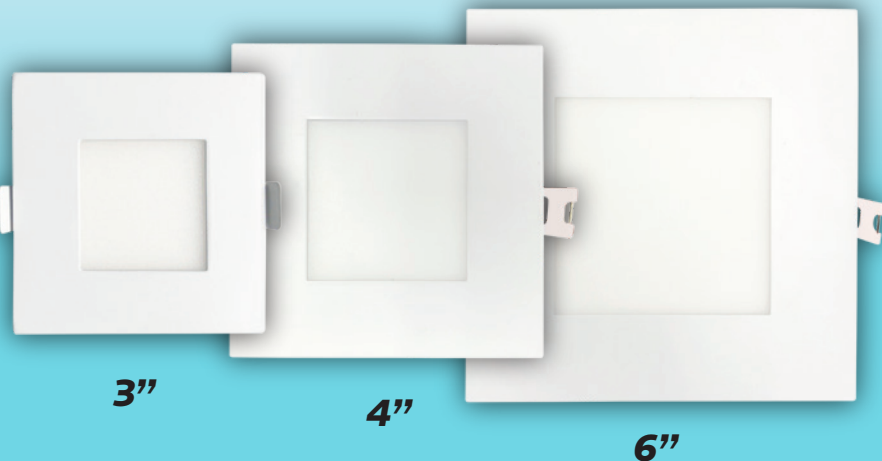

## RECESSED MINI PANEL 5 CCT SELECT 3", 4", 6"

5 CCT SWITCH  
ON DRIVER

SQUARE TRIM  
ROUND BACK

3"

4"

6"

3"

4"

## DIMENSIONS