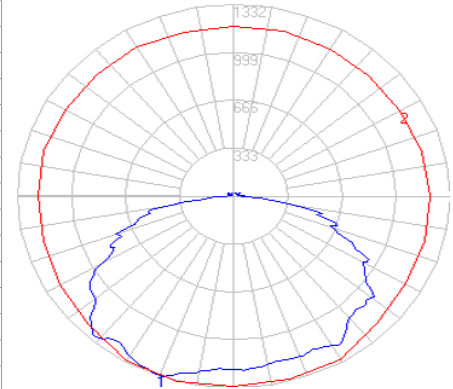

Zone	Lumens	% Lamp
0-20	461.12	8.5
0-30	1025.87	18.9
0-40	1780.3	32.8
0-60	3642.52	67.1
0-80	5143.66	94.7
0-90	5296.37	97.6
10-90	5180.81	95.4
20-40	1319.18	24.3
20-50	2219.99	40.9
40-70	2731.79	50.3
60-80	1501.14	27.7
70-80	631.58	11.6
80-90	152.71	2.8
90-110	47.48	0.9
90-120	70.17	1.3
90-130	88.36	1.6
90-150	114.75	2.1
90-180	132.4	2.4
110-180	84.91	1.6
0-180	5428.77	100

CSP-60-CS-U-XX