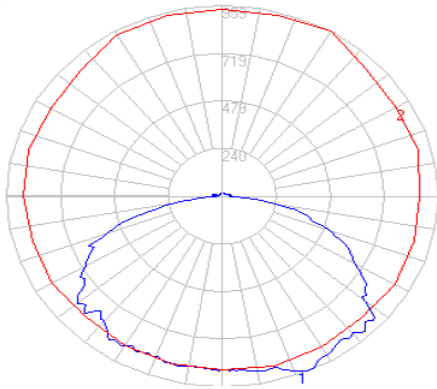

Performance Table

Model Number	Nominal Wattage	3000K		4000K		5000K	
		Lumens	Efficacy	Lumens	Efficacy	Lumens	Efficacy
CSP-28-CS-U-XX	28 Watts	3500LM	125 LPW	3780LM	135 LPW	3640LM	130 LPW
CSP-40-CS-U-XX	40 Watts	5000LM	125 LPW	5400LM	135 LPW	5200LM	130 LPW
CSP-60-CS-U-XX	60 Watts	7500LM	125 LPW	8100LM	135 LPW	7800LM	130 LPW

Dimensions

ProLED Select Canopy Housing Dimensions

ProLED Select Canopy

Photometrics

*The below diagrams and zonal lumen summaries represent each fixture at highest wattage selection and at 5000K. For complete photometry/IES files, please contact the factory.

CSP-28-CS-U-XX

Zone	Lumens	% Lamp
0-20	335.34	8.6
0-30	748.69	19.2
0-40	1301.94	33.4
0-60	2848.48	67.9
0-80	3873.35	94.1
0-90	3782.25	96.9
10-90	3698.43	94.8
20-40	966.6	24.8
20-50	1628.58	41.7
40-70	1947.85	49.9
60-80	1024.87	26.3
70-80	423.56	10.9
80-90	108.9	2.8
90-110	61.38	1.6
90-120	77.77	2
90-130	89.83	2.3
90-150	107.83	2.8
90-180	120.29	3.1
110-180	58.91	1.5
0-180	3902.54	100