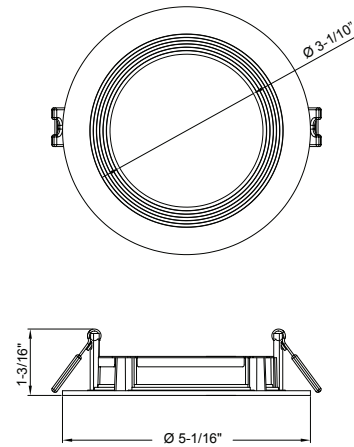

Dimensions

3 Inch-Baffle

4 Inch-Baffle

5 Inch-Baffle

6 Inch-Baffle

8 Inch-Baffle

ProLED Direct Fit Slim Downlight Series

Photometrics