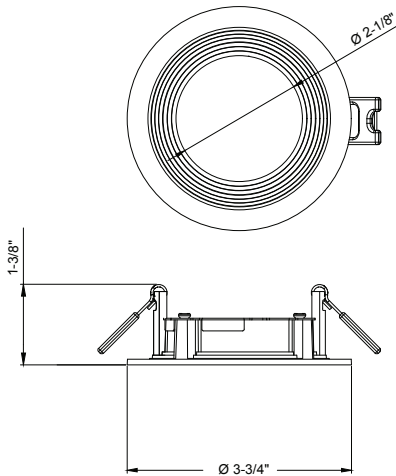

Dimensions

3 Inch-Baffle

4 Inch-Baffle

5 Inch-Baffle

6 Inch-Baffle

8 Inch-Baffle

ProLED Direct Fit Slim Downlight Series

Photometrics