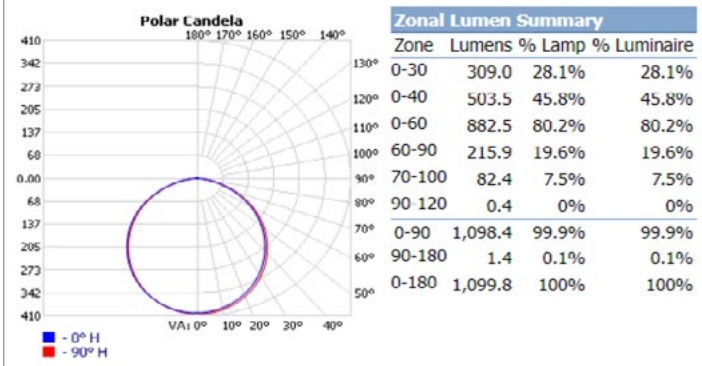

ProLED Direct Fit Slim Downlight Series

Photometrics

DFDSL3-8-CS-BT Settings: 8W at 2700K