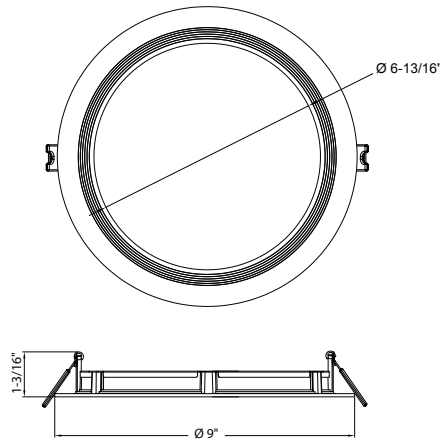

Dimensions

3 Inch-Baffle

4 Inch-Baffle

5 Inch-Baffle

6 Inch-Baffle

8 Inch-Baffle

ProLED Direct Fit Slim Downlight Series

Photometrics