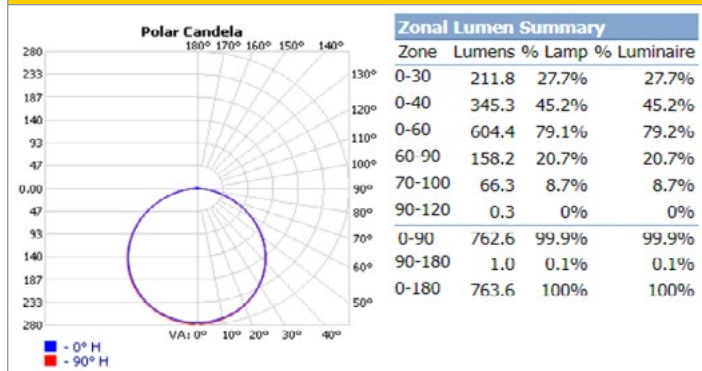

DFDSL3-8-CS-BT Settings: 8W at 2700K

DFDSL4-10-CS-BT Settings: 10W at 2700K

DFDSL5-12-CS-BT Settings: 12W at 2700K

DFDSL6-12-CS-BT Settings: 12W at 2700K

DFDSL6-15-CS-BT Settings: 15W at 2700K

DFDSL8-18-CS-BT Settings: 15W at 2700K