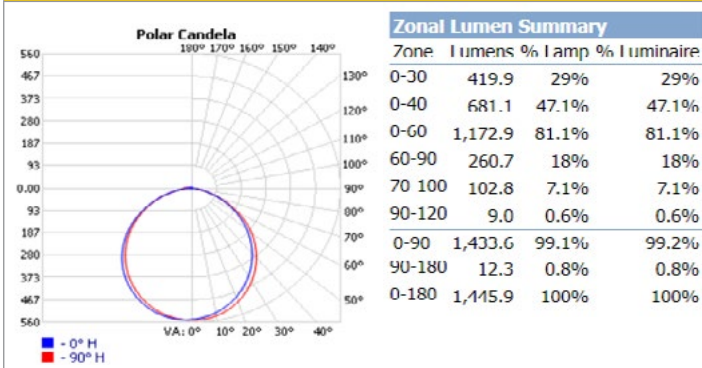

DFDSL5-12-CS-BT Settings: 12W at 2700K