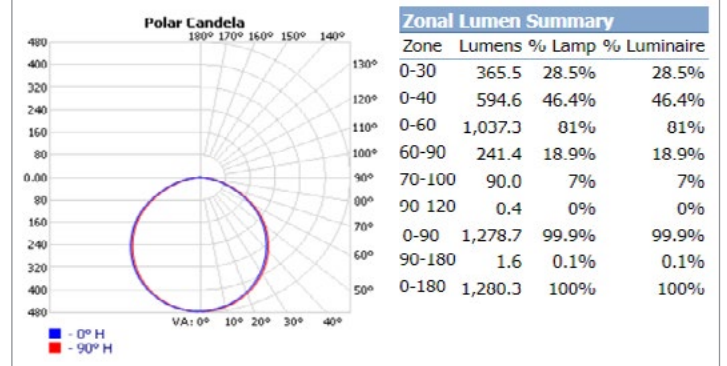

DFDSL4-10-CS-BT Settings: 10W at 2700K