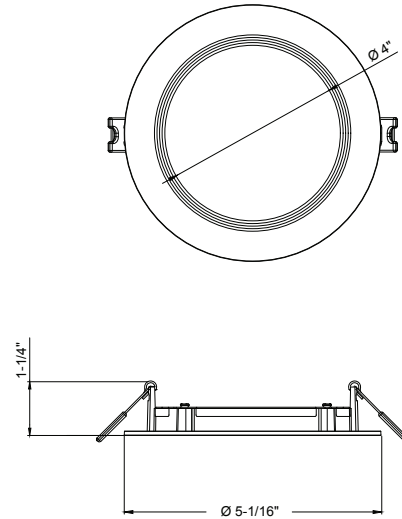

Dimensions

3 Inch-Baffle

4 Inch-Baffle

5 Inch-Baffle

6 Inch-Baffle

8 Inch-Baffle

ProLED Direct Fit Slim Downlight Series

Photometrics