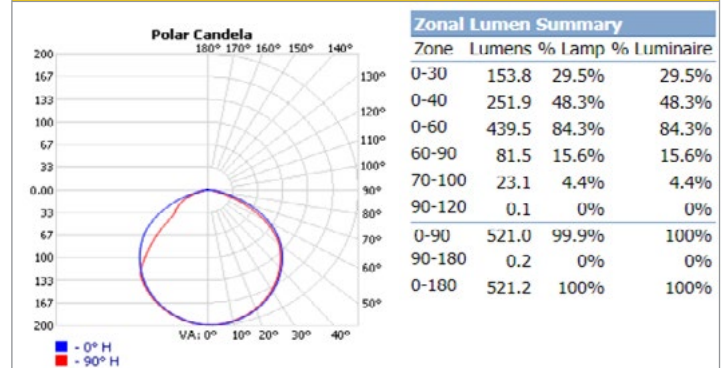

DFDSL3-8-CS-BT Settings: 8W at 2700K

DFDSL4-10-CS-BT Settings: 10W at 2700K

DFDSL5-12-CS-BT Settings: 12W at 2700K

DFDSL6-12-CS-BT Settings: 12W at 2700K

DFDSL6-15-CS-BT Settings: 15W at 2700K

DFDSL8-18-CS-BT Settings: 15W at 2700K