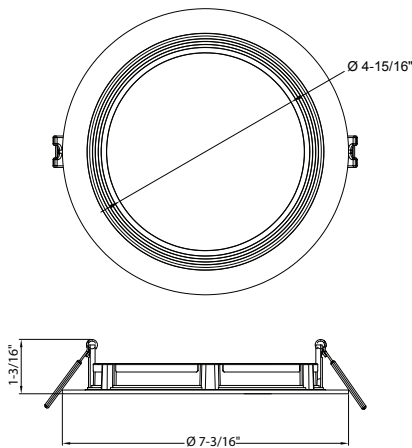

Dimensions

3 Inch-Baffle

4 Inch-Baffle

5 Inch-Baffle

6 Inch-Baffle

8 Inch-Baffle

ProLED Direct Fit Slim Downlight Series

Photometrics