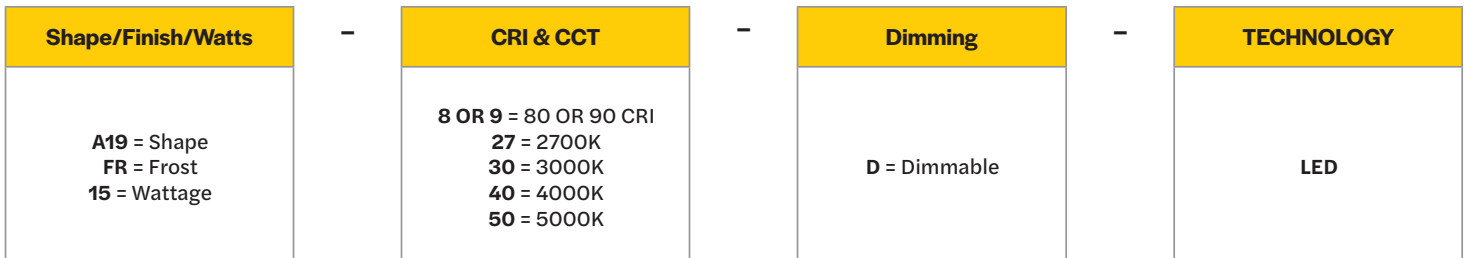

ProLED 100W Equivalent A19

Ordering Logic

Ordering Information

Product SKU	Product Code	Product Description
88061	A19FR15-827-DIM-LED	15 watt A19 2700K dimmable E26 base
88062	A19FR15-830-DIM-LED	15 watt A19 3000K dimmable E26 base
88063	A19FR15-840-DIM-LED	15 watt A19 4000K dimmable E26 base
88064	A19FR15-850-DIM-LED	15 watt A19 5000K dimmable E26 base
88065	A19FR15-927-DIM-LED-T20JA82019	15 watt A19 2700K dimmable 90CRI E26 base Title 20/24-JA82019
88066	A19FR15-930-DIM-LED-T20JA82019	15 watt A19 3000K dimmable 90CRI E26 base Title 20/24-JA82019
88067	A19FR15-940-DIM-LED-T20JA82019	15 watt A19 4000K dimmable 90CRI E26 base Title 20/24-JA82019
88068	A19FR15-950-DIM-LED-T20	15 watt A19 4000K dimmable 90CRI E26 base Title 20