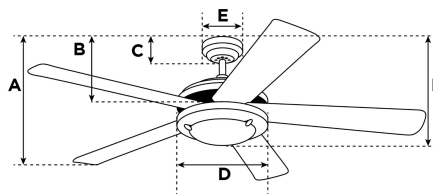

Item Number 7801665

Comet Ceiling Fan

52" Matte Black Finish Reversible Blades (Matte Black/Marble) Includes Light Kit with Frosted Glass

Specifications

Size	52"
Blades	Reversible Plywood Blades (Matte Black/Marble)
Blade Pitch	11°
Approved Location	Indoor
Suggested Room Size	Great Room (20x20) or larger
Down Rod	3/4" x 4"
Installation	Combo
Max. Ceiling Angle	18°
Lead Wire	78"
Light Bulb Usage	Includes (2) Candelabra (E12) Base, 40 Watt Torpedo Lamps
Control	Remote Control Adaptable
Motor Finish	Matte Black
Motor Material	Cold Rolled Steel Motor 153mm x 15mm
Reverse Airflow	Yes
Capacitor	Triple
Switch Housing Cap	Not Included

A. Top of Canopy to Bottom of Blades	11.9"
B. Top of Canopy to Bottom of Switch House	14.3"
C. Top of Canopy to Bottom of Canopy	2.3"
D. Width of Motor Housing	11.5"
E. Width of Canopy	5.1"
F. Top of Canopy to Bottom of Glass	14.3"