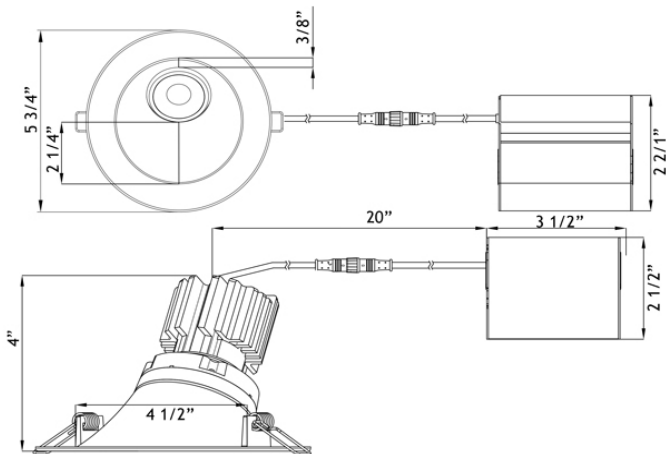

LRG3-HO-4RSL

4" Round Sloped Regressed Gimbal LED High Output 11W

Project: _____

Location: _____

Model #: _____ Qty: _____

Notes: _____

DESCRIPTION

4" Round Sloped Regressed Gimbal LED
 With Integral Driver In Connection Box
 Gimbal Yet Air-Tight Without Housing Needed
30° Sloped Trim for Wall Washing and Ceilings from 5° to 55°
 2nd generation **High Output** of our original patented best seller

MOUNTING

Cut Hole In Ceiling And Snap Fixture In Opening
 Ceiling Clearance Required: 3 1/2"

DIMENSIONS: ID 4 1/2" OD 5 3/4"

Cut Out 4 1/2" to 5" Round Hole

120V TRIAC Dimmable
 Driver Included

Optional 120V-347V
 Driver 0-10V Dimmable

- [5CCT White Trim](#)
- [5CCT Black Trim](#)
- [5CCT Oil Rubbed Bronze](#)
- [Dim to Warm White Trim](#)
- [Dim to Warm Black Trim](#)
- [Dim to Warm Oil Rubbed Bronze](#)

SPECIFICATION	
Applications	Sloped Ceilings 5° to 55°, Wall Washing
Power	11 W
Color Temperature	5CCT: 2700 3000 3500 4000 5000 DTW 30-18K
Light Output	950 1020 1090 1120 1120 760
Halogen Equivalent	90 W
Beam Angle	38° Beam with 20° tilt and 360° rotation
CRI	90 +
Default Driver Input	120V AC Triac Dimmable
Optional Driver Input	120V-347V AC 0-10V Dimmable
Junction Box Wire Capacity	Max 5 No 12 AWG or 8 No 14 AWG
Power Factor	0.95
Approved Location	Insulated Ceiling & Wet Locations
IP Rating	IP 54
Air Tight	Yes
Ambient Temperature	-40°F (-40°C) to +104°F (+40°C)
Projected Life	70% Light Output at 50,000 Hours
Certification	cULus
Warranty	10 Year Residential / 5 Year Commercial