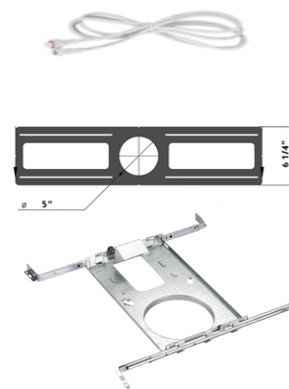

LRG3-HO-4RSL

4" Round Sloped Regressed Gimbal LED High Output 11W

Project: _____

Location: _____

Model #: _____ Qty: _____

Notes: _____

DESCRIPTION

4" Round Sloped Regressed Gimbal LED
 With Integral Driver In Connection Box
 Gimbal Yet Air-Tight Without Housing Needed
30° Sloped Trim for Wall Washing and Ceilings from 5° to 55°
 2nd generation **High Output** of our original patented best seller

- [5CCT White Trim](#)
- [5CCT Black Trim](#)
- [5CCT Oil Rubbed Bronze](#)
- [Dim to Warm White Trim](#)
- [Dim to Warm Black Trim](#)
- [Dim to Warm Oil Rubbed Bronze](#)

SPECIFICATION	
Applications	Sloped Ceilings 5° to 55°, Wall Washing
Power	11 W
Color Temperature	5CCT: 2700 3000 3500 4000 5000 DTW 30-18K
Light Output	950 1020 1090 1120 1120 760
Halogen Equivalent	90 W
Beam Angle	38° Beam with 20° tilt and 360° rotation
CRI	90 +
Default Driver Input	120V AC Triac Dimmable
Optional Driver Input	120V-347V AC 0-10V Dimmable
Junction Box Wire Capacity	Max 5 No 12 AWG or 8 No 14 AWG
Power Factor	0.95
Approved Location	Insulated Ceiling & Wet Locations
IP Rating	IP 54
Air Tight	Yes
Ambient Temperature	-40°F (-40°C) to +104°F (+40°C)
Projected Life	70% Light Output at 50,000 Hours
Certification	cULus
Warranty	10 Year Residential / 5 Year Commercial

AVAILABLE TRIMS

White

Black

Oil Rubbed Bronze

ACCESSORIES

Sold Separately

Low Voltage Extension Cables. Max 40 ft Allowed

- [6ft - model # EXC6](#)
- [20ft - model # EXC20](#)

[Flat Rough-In Plates - model # RIP5](#)

[Flanged Plate with Hanger Bars model # FRP412](#)

COMPLIANCE

Type IC
 Air-Tight
 Wet Location

USA Patent # US 10,344,952 B2 | Canada # 2,967,954 | Other Patents Pending