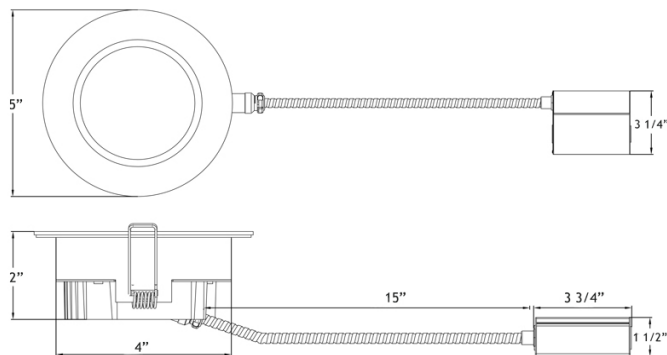

**Type IC, Air-Tight, Wet & Plenum**

**DESCRIPTION**

4" Round Recessed LED With Integral Driver In Connection Box  
Commercial Grade Quality With Architectural Design

**FEATURES & BENEFITS**

2" Deep - Install Where Ceiling Space Is Limited  
Type IC Rated - No Housing Required  
CRI 90+ for True Color Rendering  
Fast & Easy To Install - Save On Labor  
Driver Inside Connection Box - No Junction Box Needed  
Armored Cable & Metal Connectors - Open Plenum Rated

**MOUNTING**

Cut Hole In Ceiling And Snap Fixture In Opening With Attached Spring Clips. Ceiling Clearance Required: 2"

**DIMENSIONS:** ID 4" OD 5" Cut Out 4" to 4 1/4"

120V TRIAC Dimmable Driver Included

[26" Flat Rough-In Plates model # RIP4](#)

[Flanged Plate with Hanger Bars model # FRP4](#)

[Goof Ring OD 5 3/4" model # GR4](#)

**COMPLIANCE**

**Type IC  
Air-Tight  
Open Plenum**

**Lotus LED Lights USA**