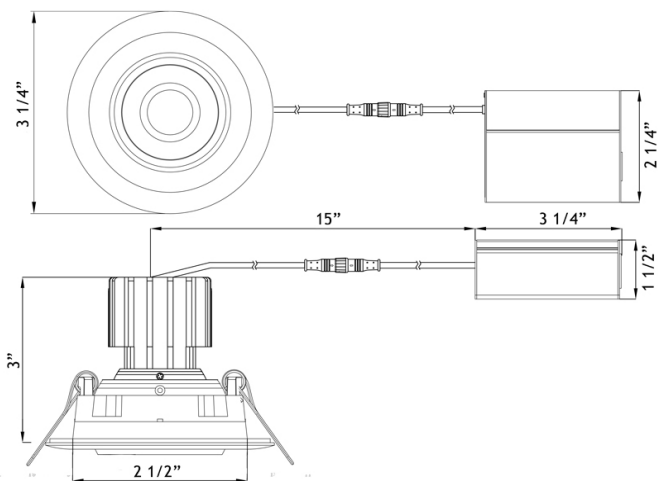

LL3G-HO

3" Eyeball Round Recessed Gimbal LED High Output 11W

Project: _____

Location: _____

Model #: _____ Qty: _____

Notes: _____

DESCRIPTION

3" Round Eyeball Recessed Gimbal LED
 With Integral Driver In Connection Box
 Gimbal Yet Air-Tight Without Housing Needed
 2nd generation **High Output** of our original patented best seller

MOUNTING

Cut Hole In Ceiling And Snap Fixture In Opening
 With Attached Spring Clips
 Ceiling Clearance Required for driver to fit: 3 1/2"

DIMENSIONS: ID 2 1/2" OD 3 1/4" Cut Out 2 3/4" to 3"

120V TRIAC Dimmable
 Driver Included

AVAILABLE TRIMS

White

Black

Brushed Nickel

ACCESSORIES

Sold Separately

Low Voltage Extension Cables. Max 40 ft Allowed
[6ft - model # EXC6](#)
[20ft - model # EXC20](#)

[Flat Rough-In Plates - model # RIP3](#)