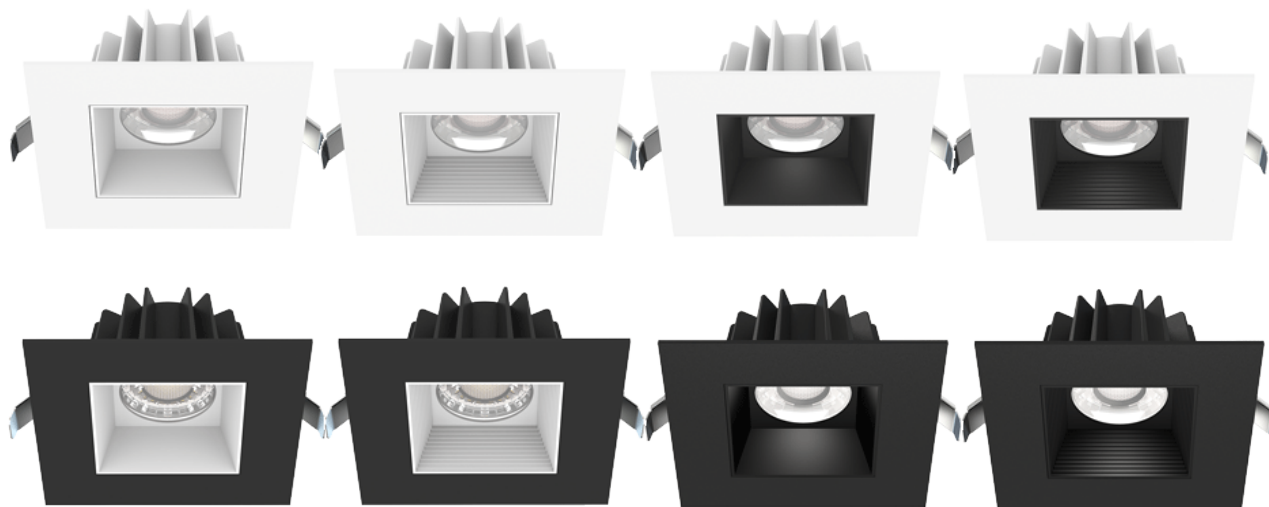

TRIM & REFLECTOR OPTIONS

4SR-SM-WH Smooth White	4SR-BF-WH Baffle White	4SR-SM-BK Smooth Black	4SR-BF-BK Baffle Black

ORDERING GUIDE

	Trim	Reflector
JXL-COB04-S15W-CCT-WH-4SR-SM-WH	White	Smooth White
JXL-COB04-S15W-CCT-WH-4SR-BF-WH	White	Baffle White
JXL-COB04-S15W-CCT-WH-4SR-SM-BK	White	Smooth Black
JXL-COB04-S15W-CCT-WH-4SR-BF-BK	White	Baffle Black
JXL-COB04-S15W-CCT-BK-4SR-SM-WH	Black	Smooth White
JXL-COB04-S15W-CCT-BK-4SR-BF-WH	Black	Baffle White
JXL-COB04-S15W-CCT-BK-4SR-SM-BK	Black	Smooth Black
JXL-COB04-S15W-CCT-BK-4SR-BF-BK	Black	Baffle Black