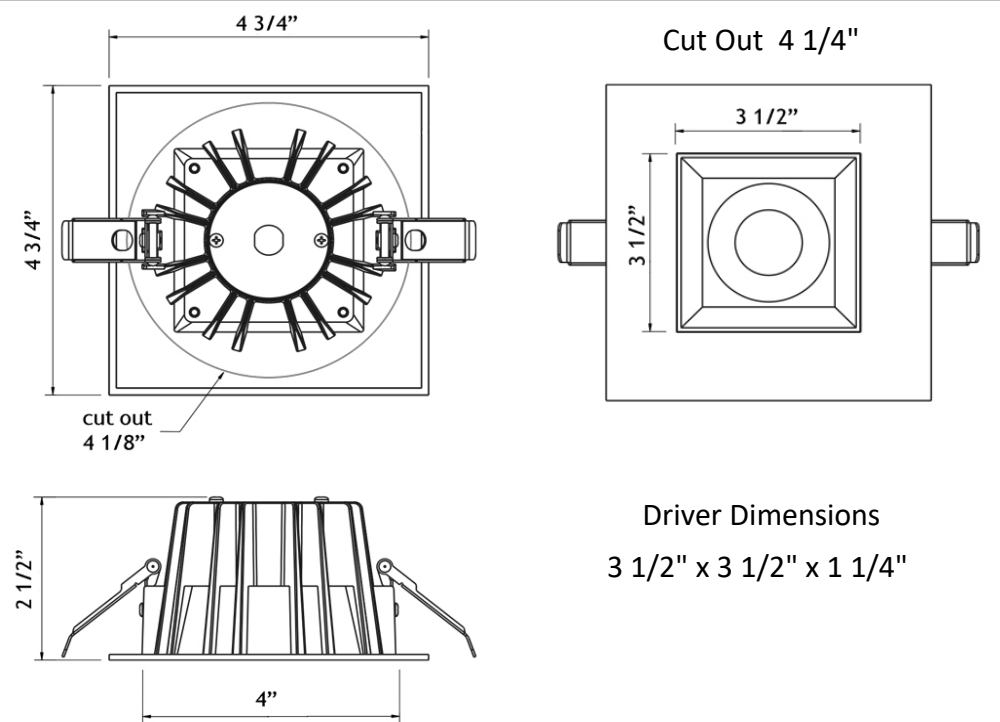

DIMENSIONS Fixture: Out SQ 4 3/4" In SQ 3 1/2" Depth 2 1/2"

ACCESSORIES

Sold Separately

[26" Long Flat Rough-In Plate model # RIP4](#)

[13" Long Flat Rough-In Plate model # MP4-2](#)

[13" Long Flanged Rough-In Plate model # MP4](#)