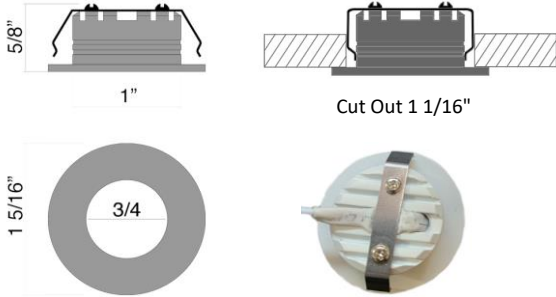

Project: \_\_\_\_\_

Location: \_\_\_\_\_

Model: \_\_\_\_\_ Qty: \_\_\_\_\_

Notes: \_\_\_\_\_

**DESCRIPTION**

1" Mini Puck LED 12V DC  
 5 pack single units or 6 pack with plug-in driver  
 Ultra-compact, versatile, easily connected via daisy chained low voltage cable to an either remote mounted class 2 power supply or solar inverter.  
 Die cast aluminum housing  
 Recessed only, great for under cabinet lighting, niche lighting, RV & trailers, off-grid solar.

**FEATURES & BENEFITS**

70 lm with CRI 90+  
 Only 5/8" Deep  
 Approved for Damp Locations  
 Fast & easy to install

**DIMENSIONS:** ID 1" OD 1 5/16" Depth 5/8"

Optional **Wall Wash** (Eyelid) Trims - order as adder

[WWT-WH-107](#)

[WWT-BK-107](#)

**WIRING DIAGRAM**

SPECIFICATION	
Applications	Displays, Cabinets, Mini Recessed, Soffits, Solar
Energy Used	1 W
Color Temperature (K)	3000   4000
Light Output (lm)	70   80
Halogen Equivalent	5 W
Beam Angle	100°
CRI	90 +
Input	12V DC
Dimming	Dimmable with external 12V drivers
Approved Location	Damp Locations
Air Tight	Yes
Ambient Temperature	-4°F (-20°C) to +104°F (+40°C)
Projected Life	70% Light Output at 50,000 Hours
Certification	cETLus
Warranty	3 Year