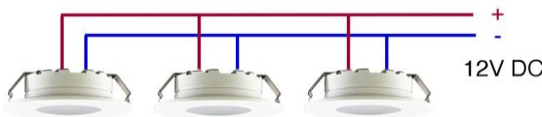

Project: \_\_\_\_\_

Location: \_\_\_\_\_

Model: \_\_\_\_\_ Qty: \_\_\_\_\_

Notes: \_\_\_\_\_

**DESCRIPTION**

1" Mini Puck LED 12V DC  
 5 pack single units or 6 pack with plug-in driver  
 Ultra-compact, versatile, easily connected via daisy chained low voltage cable to an either remote mounted class 2 power supply or solar inverter.  
 Die cast aluminum housing  
 Recessed only, great for under cabinet lighting, niche lighting, RV & trailers, off-grid solar.

**FEATURES & BENEFITS**

70 lm with CRI 90+  
 Only 5/8" Deep  
 Approved for Damp Locations  
 Fast & easy to install

**DIMENSIONS:** ID 1" OD 1 5/16" Depth 5/8"

Optional **Wall Wash** (Eyelid) Trims - order as adder

[WWT-WH-107](#)

[WWT-BK-107](#)

**WIRING DIAGRAM**

SPECIFICATION	
Applications	Displays, Cabinets, Mini Recessed, Soffits, Solar
Energy Used	1 W
Color Temperature (K)	3000   4000
Light Output (lm)	70   80
Halogen Equivalent	5 W
Beam Angle	100°
CRI	90 +
Input	12V DC
Dimming	Dimmable with external 12V drivers
Approved Location	Damp Locations
Air Tight	Yes
Ambient Temperature	-4°F (-20°C) to +104°F (+40°C)
Projected Life	70% Light Output at 50,000 Hours
Certification	cETLus
Warranty	3 Year