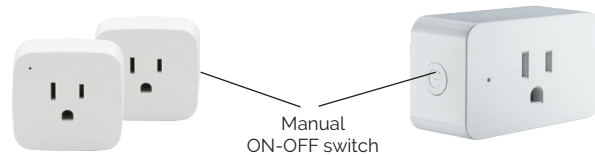

-  RGB Color**
-  Wet location
-  Warm White, 80 CRI 2700K
-  Dimmable, with app

Durable black wire
 Connect up to 3 sets

S11272**

ITEM	TYPE	DIMENSIONS			WATTS	CRI	VOLTS	HRS	PACK	MASTER
		LENGTH (mm)	WIDTH (mm)	HEIGHT (mm)						
S11272	String Lights	24' (7315.2)	1.77" (45)	7.48" (190)	10W	80	120	15K	1 Set-BOX	4
S11273	Replacement Bulb	-	1.77" (45)	3.46" (87.9)	1W	80	12	15K	2-CARD	12

STARFISH™ WI-FI SMART SWITCHES & OUTLETS

Enable smart on-off or dimming control throughout a circuit utilizing STARFISH™ Wall and Dimmer Switches and Outlets.

-  Dry location
-  Dimmer Only
-  Direct Wire, Neutral Wire required

Enable **smart** ON-OFF of small appliances with STARFISH™ plug-in outlets.

-  Dry location
-  Plug-in

The rectangular Wi-Fi DIMMER outlet allows for ON-OFF and dimming operation of lighting to a maximum of 300W of incandescent or 150W LED loads.