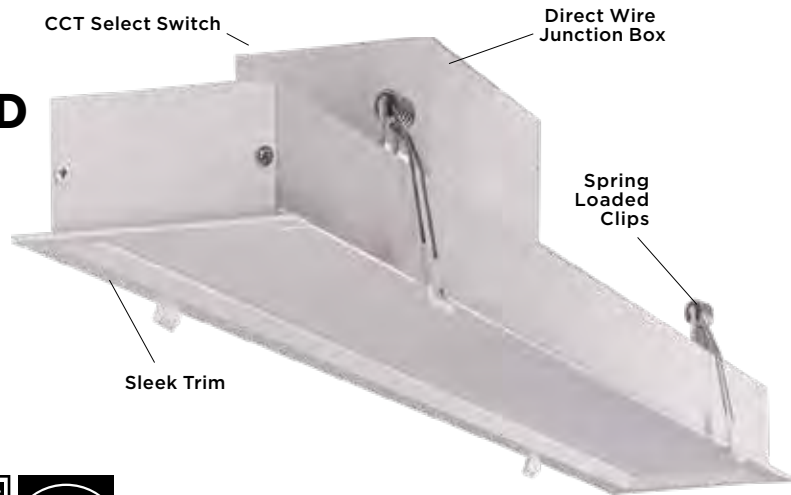

## LED LINEAR RECESSED DOWNLIGHTS

Linear recessed lighting in 5 lengths and 3 selectable color temperatures offers versatility in design and installation.

Low-profile design aesthetic and coordinating rough in plates available.

ITEM #	DESCRIPTION	V	W	LM	PK
<b>S11720</b>	10WLED/DW/LINEAR/ 12"ADJ-CCT	120	10	750	12
<b>S11721</b>	15WLED/DW/LINEAR/ 18"ADJ-CCT	120	15	1125	12
<b>S11722</b>	20WLED/DW/LINEAR/ 24"ADJ-CCT	120	20	1500	12
<b>S11723</b>	25WLED/DW/LINEAR/ 32"ADJ-CCT	120	25	1875	12
<b>S11724</b>	40WLED/DW/LINEAR/ 48"ADJ-CCT	120	40	3000	12

ITEM #	DESCRIPTION	SIZE
<b>80-962</b>	Rough In Plate/BARS 12" Linear	12"L x 3.75"W
<b>80-963</b>	Rough In Plate/BARS 18" Linear	18"L x 3.75"W
<b>80-964</b>	Rough In Plate/BARS 24" Linear	24"L x 3.75"W
<b>80-965</b>	Rough In Plate/BARS 32" Linear	32"L x 3.75"W
<b>80-966</b>	Rough In Plate/BARS 48" Linear	48"L x 3.75"W