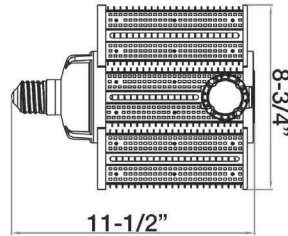

AREA LIGHT/SHOEBOX RETROFIT LAMP