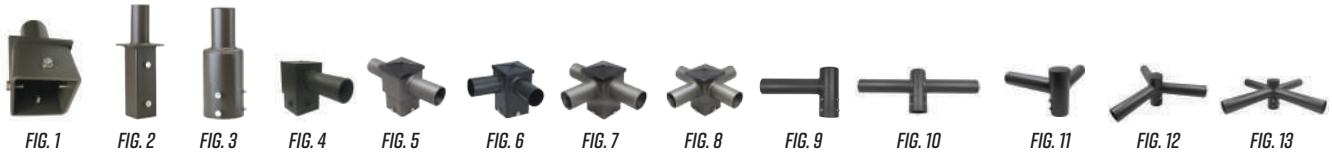

## AREA-LIGHT MOUNTS & ACCESSORIES

FIG. 1

FIG. 2

FIG. 3

FIG. 4

FIG. 5

FIG. 6

FIG. 7

# POLE TOP TENON MOUNTING ACCESSORIES *ALL MOUNTING ACCESSORIES ARE POWDER COATED BRONZE FINISH*

CAT. NO.	FIG.	TYPE	POLE SIZE	APPLICATION	WEIGHT CAPACITY (LBS)	EPA RATING	WEIGHT (LBS)	CASE QTY
79912	1	SQUARE SHORT TENON	4"	SQUARE POLE	100	.15	5.5	6
79913	1	SQUARE SHORT TENON	5"	SQUARE POLE	100	.15	5.6	6
79914	2	SQUARE LONG TENON	3"	SQUARE POLE	100	.16	5.7	4
79915	2	SQUARE LONG TENON	4"	SQUARE POLE	100	.16	5.7	4
79916	2	SQUARE LONG TENON	5"	SQUARE POLE	100	.16	6.5	4
79917	3	ROUND LONG TENON	3"	ROUND POLE	100	.26	5	4
79918	3	ROUND LONG TENON	4"	ROUND POLE	100	.26	6.3	4
79919	3	ROUND LONG TENON	5"	ROUND POLE	100	.30	7.6	4
79922	4	90° SQUARE BRACKET	4"	POLE TOP - 1 TENON	60	.20	5.9	4
79923	4	90° SQUARE BRACKET	5"	POLE TOP - 1 TENON	60	.27	6.6	4
79926	5	90° SQUARE BRACKET	4"	POLE TOP - 2 TENON OPPOSITE	60	.26	6.6	4
79927	5	90° SQUARE BRACKET	5"	POLE TOP - 2 TENON OPPOSITE	60	.34	7.5	4
79930	6	90° SQUARE BRACKET	4"	POLE TOP - 2 TENON 90°	60	.20	6.4	4
79931	6	90° SQUARE BRACKET	5"	POLE TOP - 2 TENON 90°	60	.27	7.5	4
79934	7	90° SQUARE BRACKET	4"	POLE TOP - 3 TENON 90°	60	.26	7.6	4
79935	7	90° SQUARE BRACKET	5"	POLE TOP - 3 TENON 90°	60	.34	8.4	4
79938	8	90° SQUARE BRACKET	4"	POLE TOP - 4 TENON 90°	60	.26	8.4	4
79939	8	90° SQUARE BRACKET	5"	POLE TOP - 4 TENON 90°	60	.34	9.3	4
79951	9	ROUND SINGLE STRAIGHT ARM	2-3/8" SLIPFITTER	ROUND POLE TOP - 1 TENON	35	0.4	4.4	1
79953	10	180° ROUND VERTICAL TENNON	2-3/8" SLIPFITTER	ROUND POLE TOP - 2 TENON - OPPOSITE	70	0.4	6	1
79955	11	90° ROUND DOUBLE STRAIGHT ARM	2-3/8" SLIPFITTER	ROUND POLE TOP - 2 TENON - 90°	70	0.6	7	1
79957	12	120° ROUND TRIPLE STRAIGHT ARM	2-3/8" SLIPFITTER	ROUND POLE TOP - 3 TENON - 120°	105	0.7	9	1
79959	13	90° ROUND QUAD STRAGHT ARM	2-3/8" SLIPFITTER	ROUND POLE TOP - 4 TENON - 90°	141	1.3	11	1