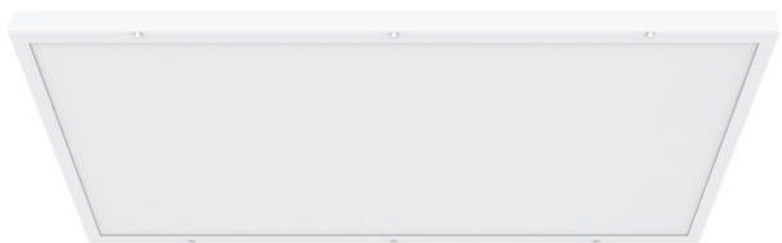

**COLOR & WATTAGE SELECTABLE**  
**PANEL LIGHTS**  
**SURFACE MOUNT**

- Integral Surface Mount Frame & Fixture for Fast, Cost Effective Mounting to Sheetrock
- Low Profile
- Dimming: 0-10V
- Aluminum Frame
- IP40 Rated
- DLC Premium Listed
- cETLus Listed