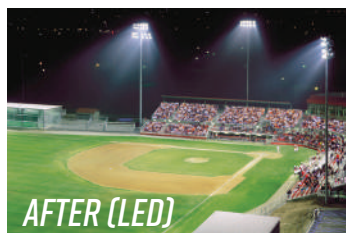

## GEN 2 SPORTS LIGHTER

Sports Lighting

**500W**  
FIG. 1

**750W**  
FIG. 2

REMOTE DRIVER MOUNTING  
CABLE KITS AVAILABLE  
GLARE SHIELD INCLUDED

BEFORE (HID)

AFTER (LED)

**500W SLIPFITTER  
WITH YOKE**  
( SOLD SEPARATELY )