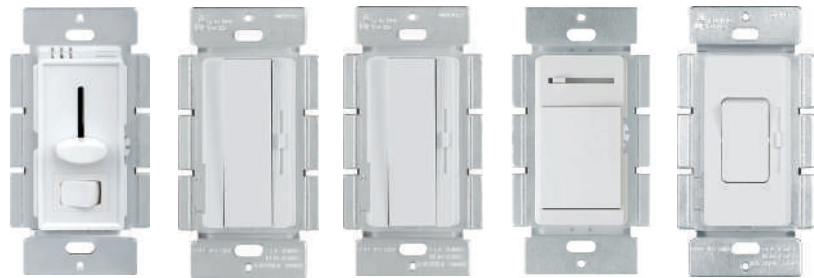

# LED DIMMERS 120VAC

- LED Compatible
- 120V
- TRIAC Dimming
- Full Range Dimming
- MOV Surge Suppression
- Decorative PC Housing
- ETL Listed

FIG. 1

FIG. 2

FIG. 3

FIG. 4

FIG. 5

CAT. NO.	FIG.	VOLTS	FUNCTIONS	SWITCH RATING	LED/CFL WATTS	FLUORESCENT WATTS	MICRO CONTROLLER	SENSITIVITY ADJ DIAL	CASE QTY
82859	1	120V	SLIDE/ON/OFF SWITCH	1 POLE	150	700	NO	YES	10/60
82846	1	120V	SLIDE/ON/OFF SWITCH	3 WAY	150	700	NO	YES	10/60
82847	2	120V	ROCKER	1 POLE	150	600	NO	NO	10/60
82848	2	120V	ROCKER	3 WAY	150	600	NO	NO	10/60
82862	2	120V	ROCKER	1 POLE	150	700	NO	YES	10/60
82863	3	120V	ROCKER	1 POLE	150	600	YES	NO	10/60
82853	3	120V	ROCKER	3 WAY	150	600	YES	NO	10/60
82864	4	120V	SLIDE/ON/OFF SWITCH	1 POLE	150	600	YES	NO	10/60
82865	4	120V	SLIDE/ON/OFF SWITCH	3 WAY	150	600	YES	NO	10/60
82855	5	120V	SLIDE/ROCKER	1 POLE/3 WAY	150	700	NO	YES	10/60