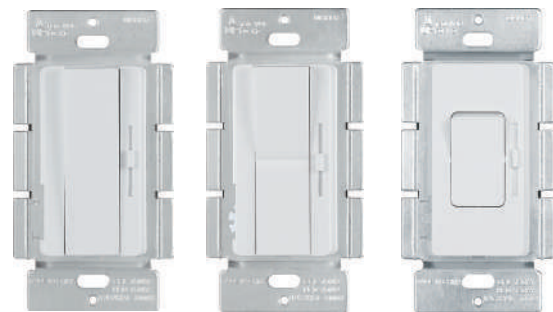

FIG. 1

FIG. 2

FIG. 3

CAT. NO.	FIG.	VOLTS	FUNCTIONS	SWITCH RATING	LED/CFL WATTS	INCANDESCENT WATTS	AMPS	CASE QTY
82851	1	120/277V	ROCKER	1P/3 WAY	150W	600W	3A @120V; 1A @ 277V	60
82852	2	120/277V	ROCKER	1P/3 WAY	150W	600W	6A @120V; 3A @ 277V	60
82854	3	120/277V	ROCKER	1P/3 WAY	150W	600W	6A @120V; 3A @ 277V	60