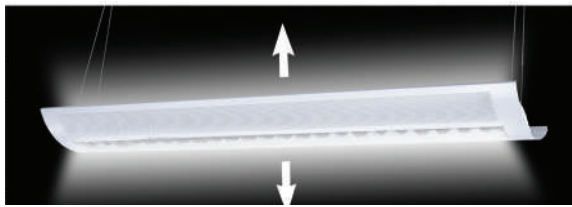

DESIGNER UP/DOWN LINEAR WRAP *ADJUSTABLE UP/DOWN OPTICS*

- Louvered Lens
- Heavy Gauge Steel Housing
- White Powder Coat Finish
- 67% Up/33% Down Lighting Distribution
- IP20 Rated for Dry Locations
- cULus Listed

CAT. NO.	SIZE	COLOR TEMP	WATTS	VOLTS	LUMENS	BEAM ANGLE	LM/W	CRI	REPLACES FLUORESCENT	CASE QTY
SUSPENSION KIT INCLUDED										
71961A	4'	4000K	60W	120-277V	6,195	H102; V44	90	80	128-216W	1
ACCESSORIES										
71952A	SUSPENSION KIT (INCLUDED WITH FIXTURE)									1 SET
71963A	CONNECTION PLATE (SET OF 2)									100
71915A	10W EMERGENCY BACKUP									10
71720A	6' WIRING WHIP									1