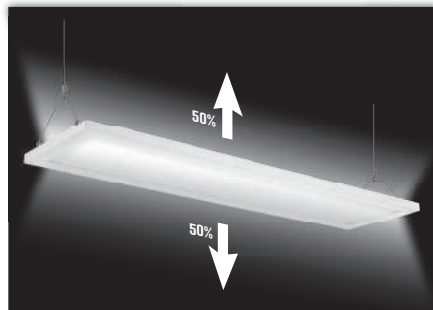

LED UP/DOWN FLAT PANEL

- Flat Panel Design
- Heavy Gauge Steel Housing
- White Powder Coat Finish
- PMMA Frosted Diffuser
- 50% Up/50% Down Lighting Distribution
- IP20 Rated for Dry Locations
- cULus Listed

CAT. NO.	SIZE	COLOR TEMP	WATTS	VOLTS	LUMENS	BEAM ANGLE	LM/W	CRI	REPLACES FLUORESCENT	ORDER IN MULTIPLES
SUSPENSION KIT INCLUDED										
71950A	4'	4000K	40W	120-277V	4,104	H158; V158	109	80	64-128W	2
ACCESSORIES										
71952A	SUSPENSION KIT (INCLUDED WITH FIXTURE)									1 SET
71720A	6' WIRING WHIP									1