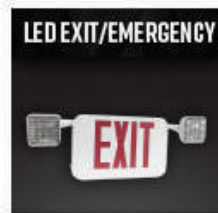

MORRIS PRODUCTS

was founded in 1994, in Queensbury, NY. Originally created as a supplier of electrical products – wiring devices, lugs and connectors, cable ties and other accessories – Morris' mission was, and remains, to serve the needs of electrical distributors. With a staff of 2 office workers, and 2 warehouse workers, Morris Products soon outgrew its small location, and expanded to a much larger facility in the late 1990s. With that growth, Morris Products expanded with the addition of a full offering of wire management products, compression and mechanical connectors, conduit fittings, and LED Lighting. In 2016, Morris was acquired by DiversiTech Corporation, adding to a strong family of brands for the electrical and HVAC markets.

SINGLE SOURCE...
ELECTRICAL & LIGHTING

Today, Morris Products operates out of a state-of-the-art 65,000 square foot facility in Queensbury, NY, and offers electrical distributors more than 8,000 items in inventory, spanning 30 product categories. In addition to the main facility, MORRIS supplies electrical wholesalers from their west coast warehouse in Adelanto, CA, as well as numerous regional rep warehouses.

As a company, we maintain a laser focus on customer service with same day/next day shipping, allowing broken cartons, and no minimum orders. Experience the Morris Advantage, and let us earn your business.