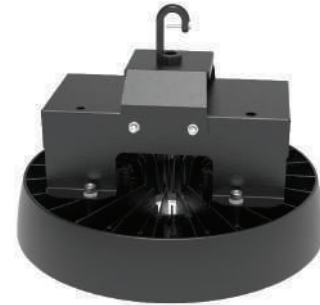

FIG. 2
347-480V ONLY

CAT. NO.	PRIOR CAT. NO.	FIG.	WATTS	COLOR TEMP	VOLTS	LUMENS	REPLACES METAL HALIDE	WEIGHT (LBS)	CASE QTY
74096B	74096A	1	100W	5000K	120-277V	14,050	250W	9.5	1
74097B	74097A	1	150W	5000K	120-277V	20,660	400W	10	1
74098B	74098A	1	200W	5000K	120-277V	27,830	600W	13	1
74099B	74099A	1	240W	5000K	120-277V	33,380	750W	14	1
74109B	74109A	2	300W	5000K	347-480V	41,500	1000W	15	1
ACCESSORIES									
76503					40W EMERGENCY BACKUP FOR 120-277V FIXTURES				4
76504					REMOTE TESTER FOR EMERGENCY BATTERY BACKUP				50
74143					1/2" - 3/4" NPT CONDUIT ADAPTOR				1

UFO LINE SIDE EMERGENCY BATTERY BACKUP

120V AC (170V DC Line Side Wiring)

No load side DC wiring necessary - **FAST & SIMPLE**

Remote Tester for periodic battery testing - works with multiple units