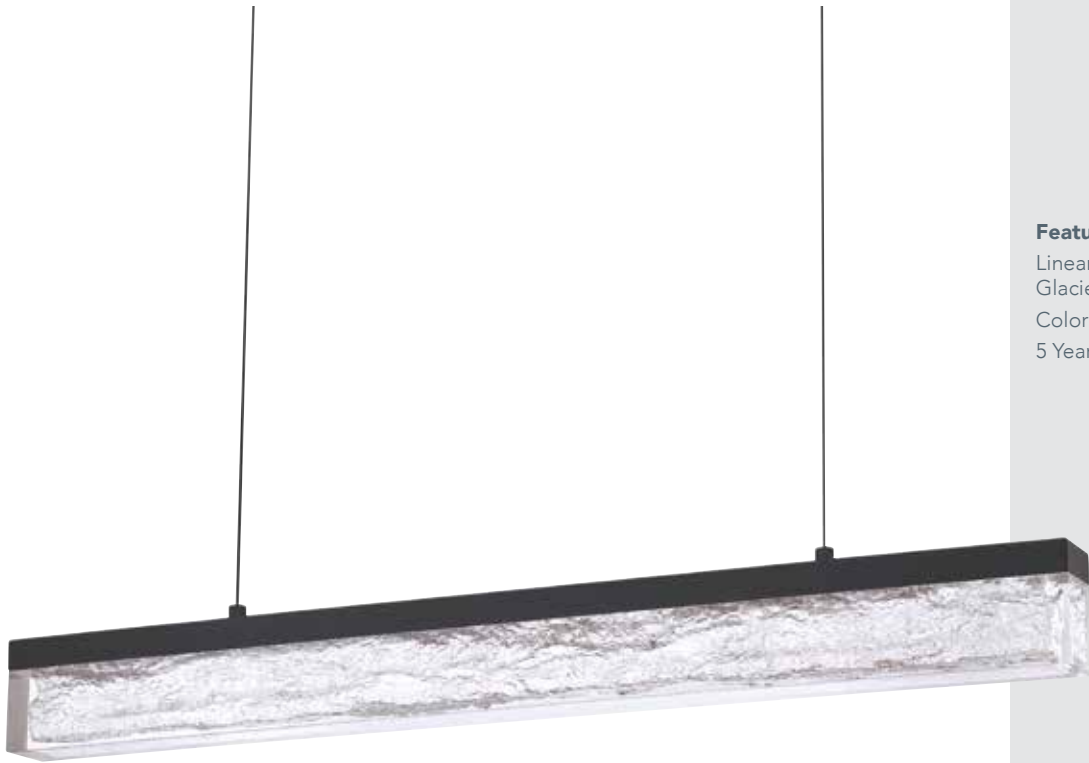

BLACK ICE

LED

Features:

Linear LED Pendants in a Black Finish with
Glacier Glass

Color Temp: 3000K, CRI: 80

5 Year Warranty

PF239-BLK

Black