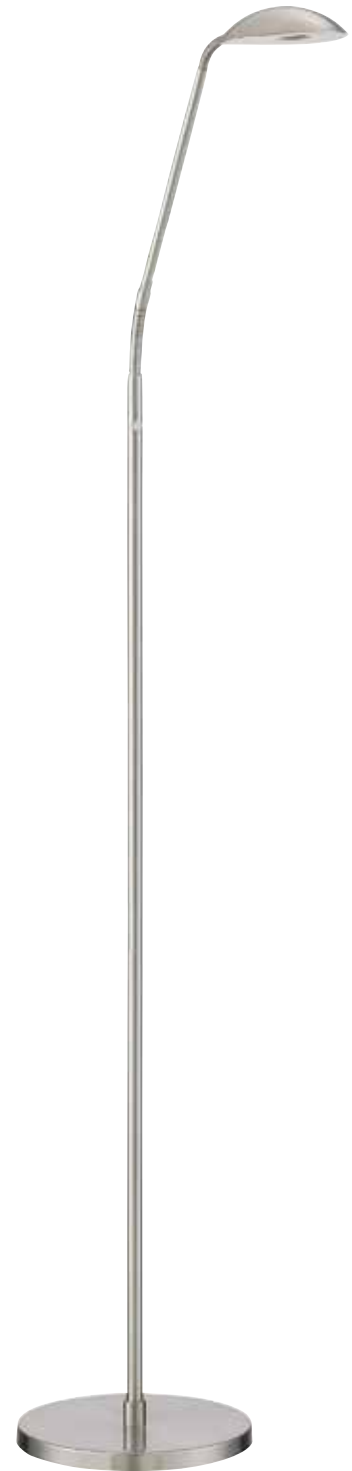

FL4095-SN
Satin Nickel

IONN (FL4095)

LED

Features:

LED Floor Lamp in a Satin Nickel finish
Push dimmer control with last setting memory
Multi positional flex neck
5 year warranty

Specifications:

8W, 650 lm
Color Temp: 3000K, CRI: 80+
OAH: 60"
Base dia.: 9.1"

Matching Desk Lamp:

PTL4095 - page 212