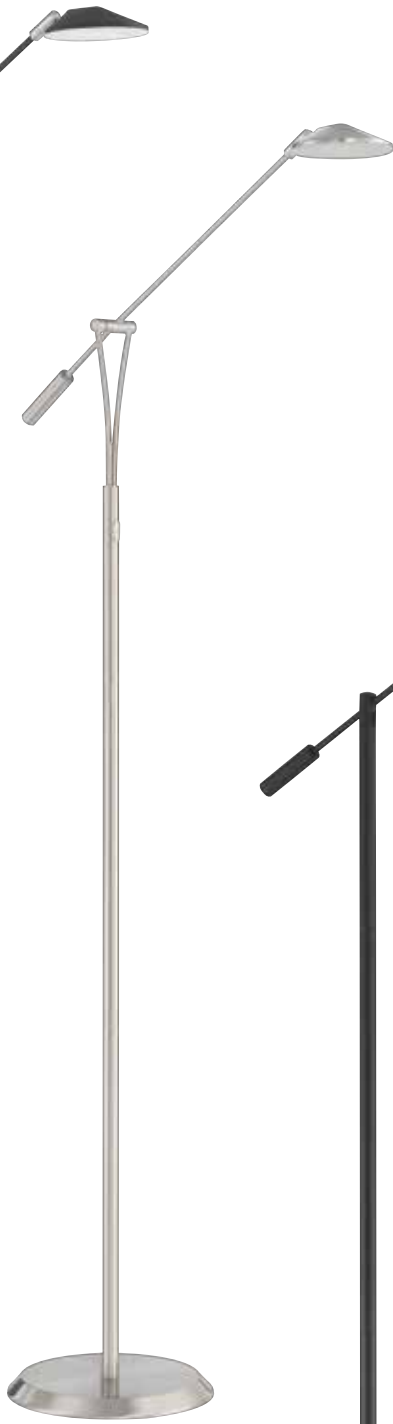

Color Temp: 3000K, CRI: ≥80

Ht: 54"

Base meas.: 9.4" x 6.7"

Matching Desk Lamp:

PTL5017 - page 207

FL5015-BLK/SN
Black & Satin Nickel

FL5015-SN
Satin Nickel

FL5016-BLK
Black