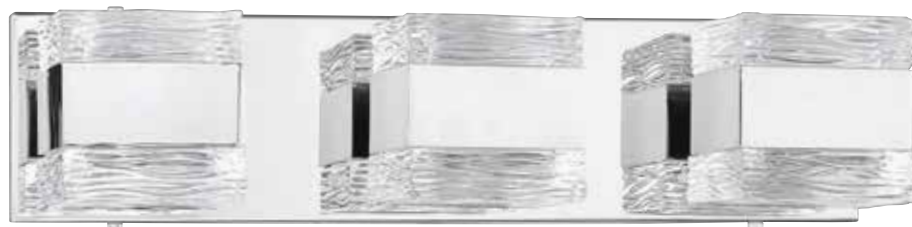

VF1100-3L-CH