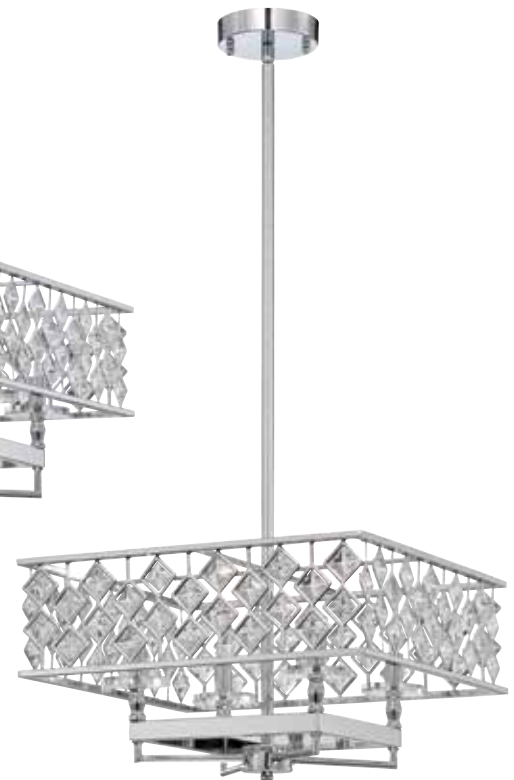

50W / G9 bulbs included - open fixture rated

Swivel and Extension Rods included with Pendants: 2x6" + 2x12" + 2x24" = 84"

PF60-8L26-CH

Chrome

PF60-8L21-CH

Chrome

PF60-4L16-CH

Chrome