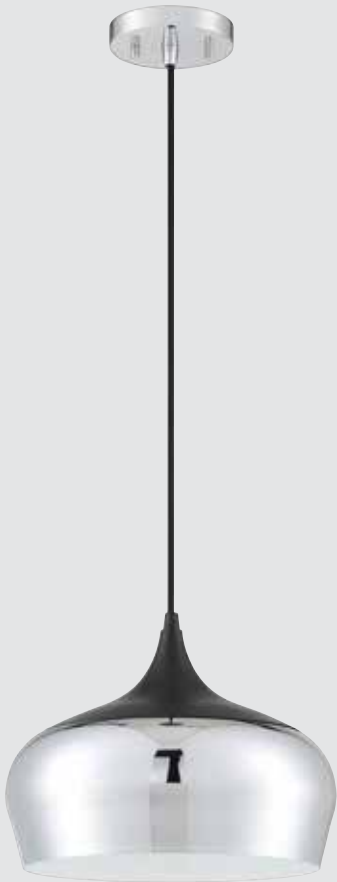

Brass & Black

ORIAN

Features:

Med. Base Two-Tone Pendant with 12"
Metal Shade

100W max. (bulb not incl.)

OAW - 12"

Pendant only Ht: 9.5"

10 ft. of wire