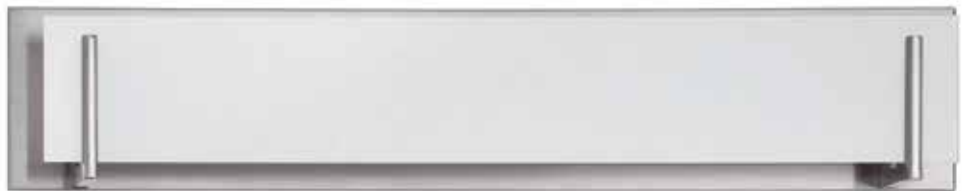

VF2400WH-6L-SN