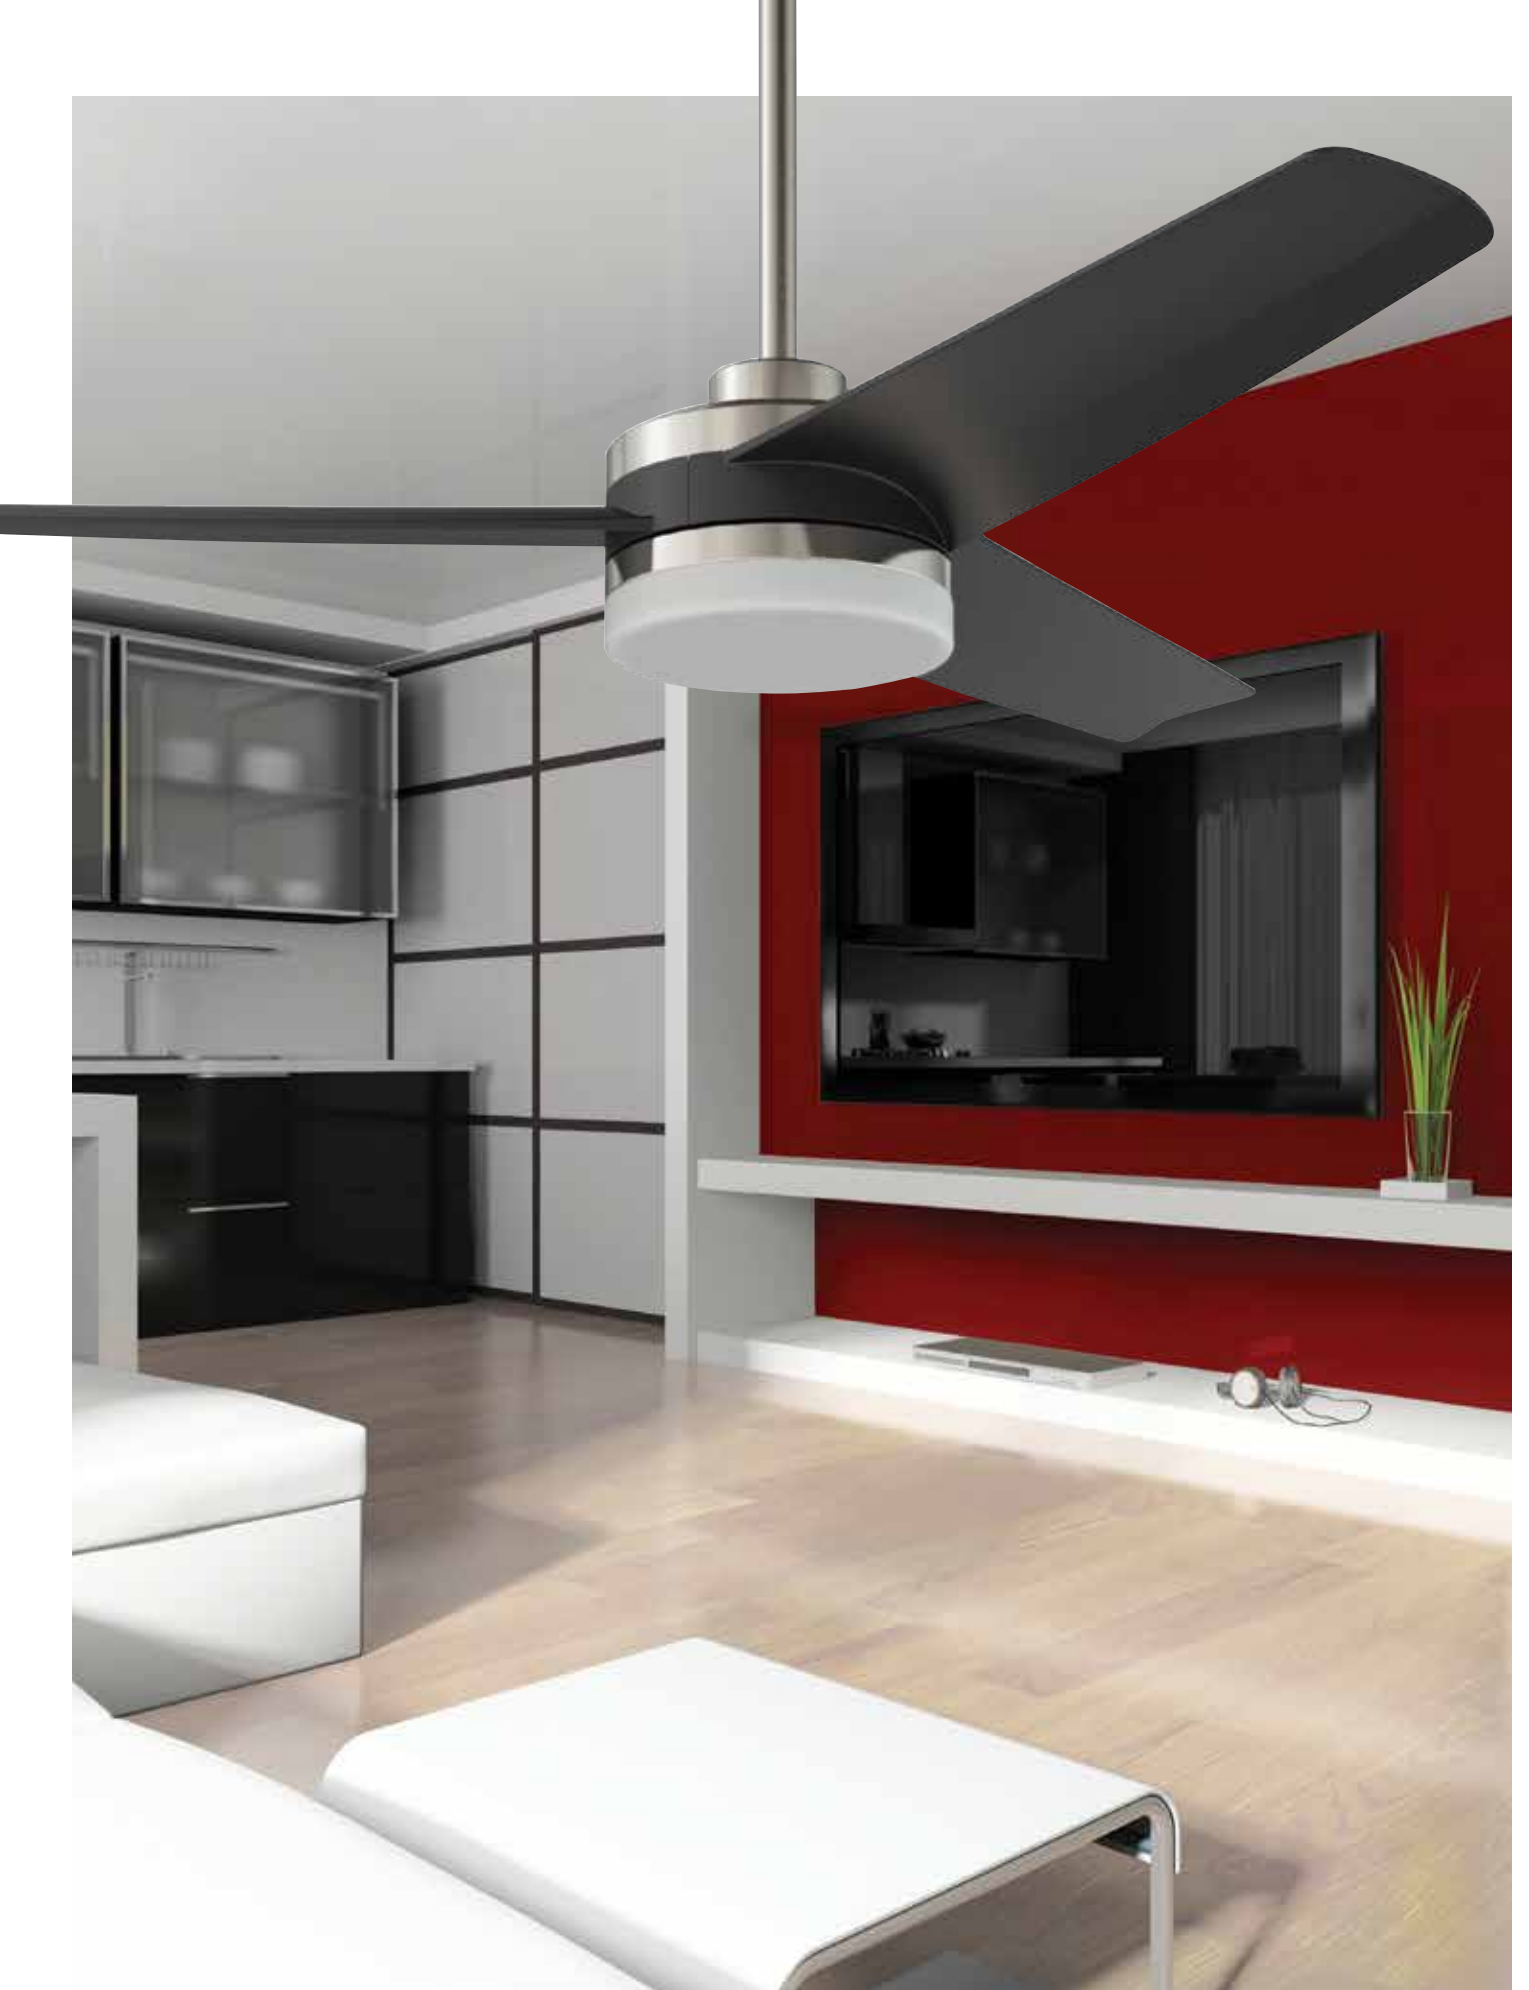

SIROCCO 44"

LED

DC

AC24344-SN/BLK

Satin Nickel and Black with Black Blades

Features:

- DC motor
- 16W Integrated LED light kit with white acrylic diffuser
- 3 ABS blades
- 6-speed hand-held remote control included with reverse, LED dimmer and 2/4/8 hour timer feature
- Optional wall control also available - sold separately - Model # RCTW-200