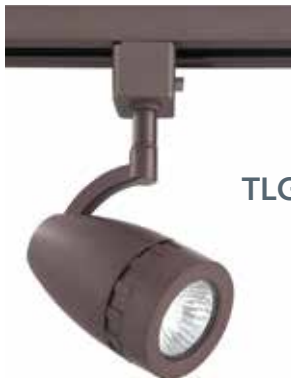

Features:

Lamp: GU-10 120V/50W (max.)
Finishes: Satin Nickel (SN), Oil Rubbed Bronze (ORB)
LED Compatible

Specifications:

Head length: 4"
Dia.: 2.5"
OAH: 8" (max.)

TLGU-22-SN

TLGU-22-ORB

GU-10 CYLINDERS

TLGU-27