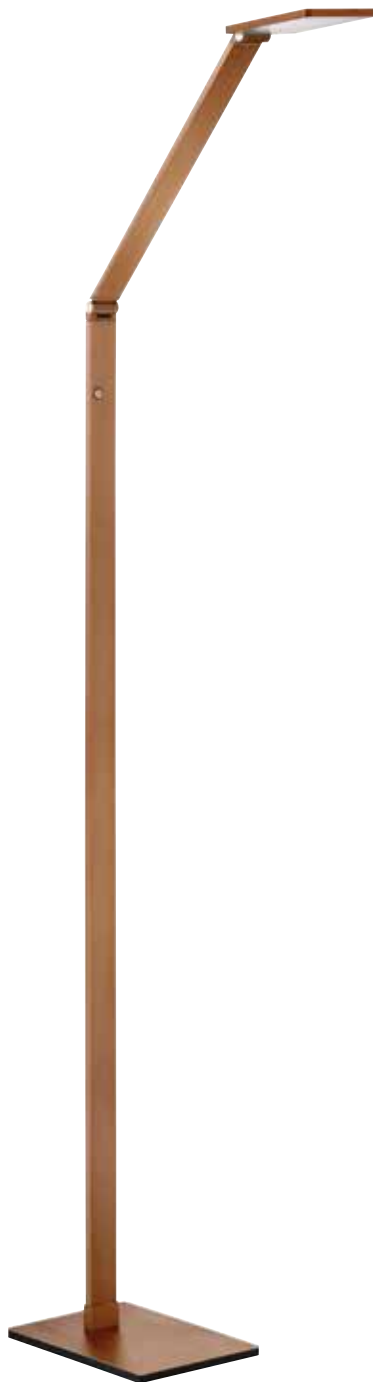

RECO

LED

Features:

LED Floor Lamps in an Russet Bronze, Aluminum or Black Anodized finish

3 level touch dimmer

5 year warranty

FL8449-RB

Russet Bronze