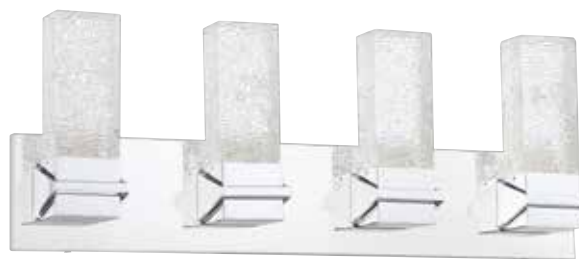

Features:

LED Vanities with Rectangular Water Grain Glass in a Chrome or Black Finish
Ext: 3.2" (ADA Compliant)

Specifications:

VF9600-2L

2-Light
OAH: 14.2" OAW: 4.7" 10 W 550 lm

VF9600-3L

3-Light
OAH: 9.5" OAW: 19" 15 W 800 lm

VF9600-4L

4-Light
OAH: 9.5" OAW: 26" 20 W 1000 lm