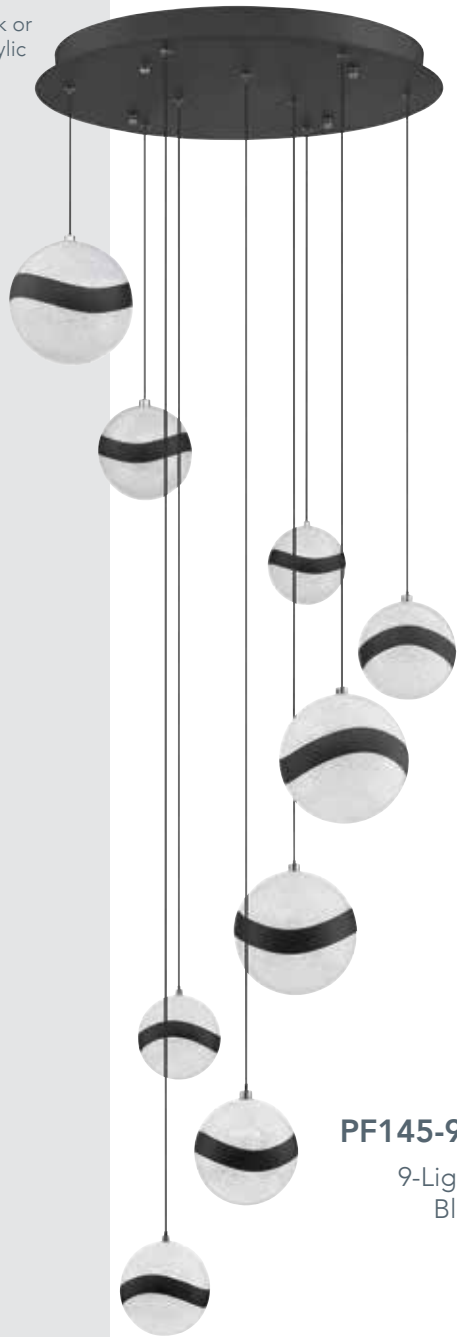

MYSTYKE

LED

Features:

9-Light LED Pendant Pans in Black or Chrome Finishes with Frosted Acrylic Globes

Color Temp: 3000K, CRI: 80

5 year warranty

PF145-9LPA-BLK

9-Light Pan
Black