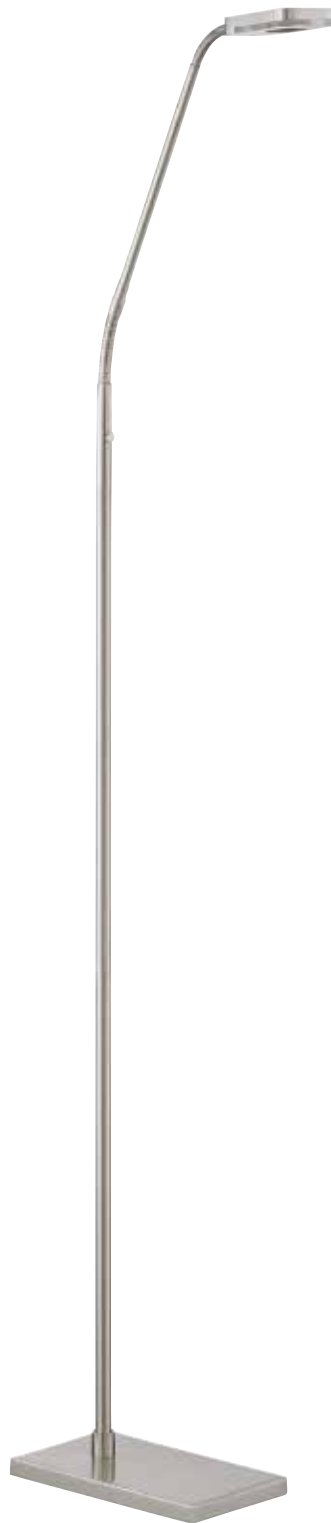

TAW (FL4094)

LED

Features:

LED Floor Lamp in a Satin Nickel finish
Push dimmer control with last setting memory
Multi positional flex neck
5 year warranty

Specifications:

8W, 650 lm
Color Temp: 3000K, CRI: 80+
OAH: 60"
Base meas.: 7.1" x 10.2"

Matching Desk Lamp:

PTL4094 - page 212

FL4094-SN
Satin Nickel