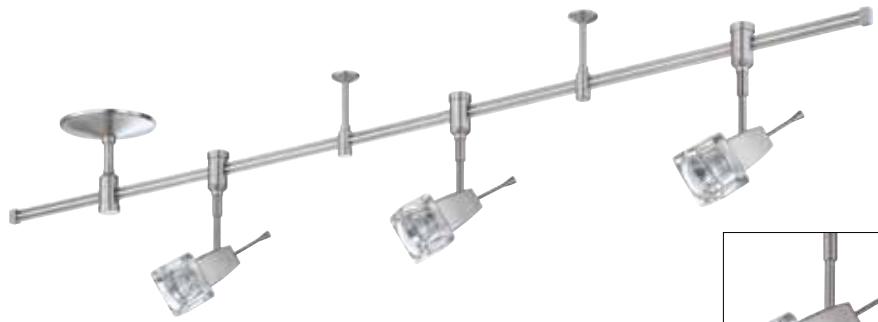

RAIL KITS

LINE VOLTAGE

Each Kit Includes:

- 3 directional Heads with dual axis rotation allowing maximum aiming capability
- One 4 ft. hand-bendable Rail
- 2 Supports
- 1 Power Feed
- LED Compatible

Specifications:

- Lamp: 3 x GU-10 120V/50W (max.) - Not Included
- OAH (with standard 3" supports) : approx. 10" (max.)
- OA Width: 48"

RKC30-SN
Spare Cylinder