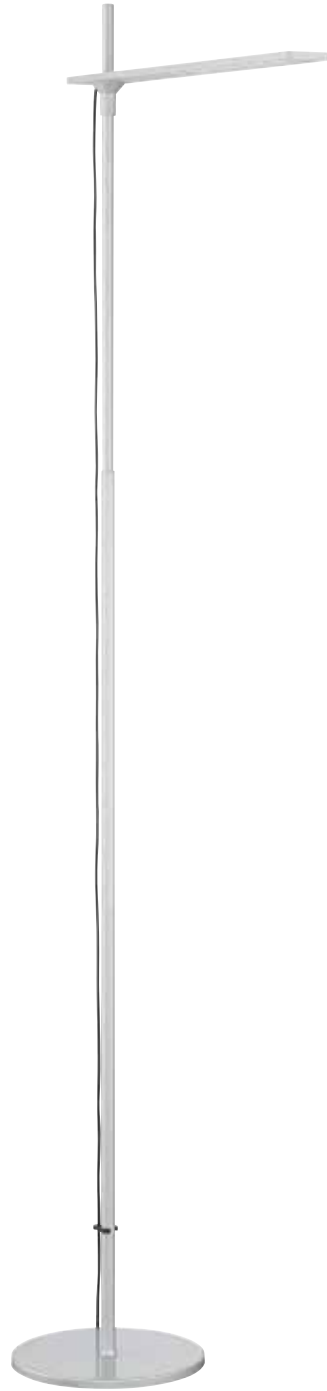

Matching Desk Lamps:

PTL5008 - page 209

TORR

Features:

LED Floor Lamps in a Black or Brushed Aluminum finish

Head easily adjusts vertically on stem along with full horizontal rotation

3-way touch dimmer

5 year warranty