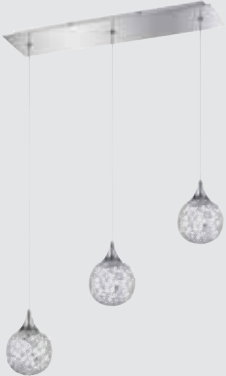

SOLARO

Features:

Vanity series in a Chrome Finish with Decorative Mesh shades featuring Optic Crystal Jewel insets

Matching Fixtures - Pg. 128-129

VF4000-1L-CH