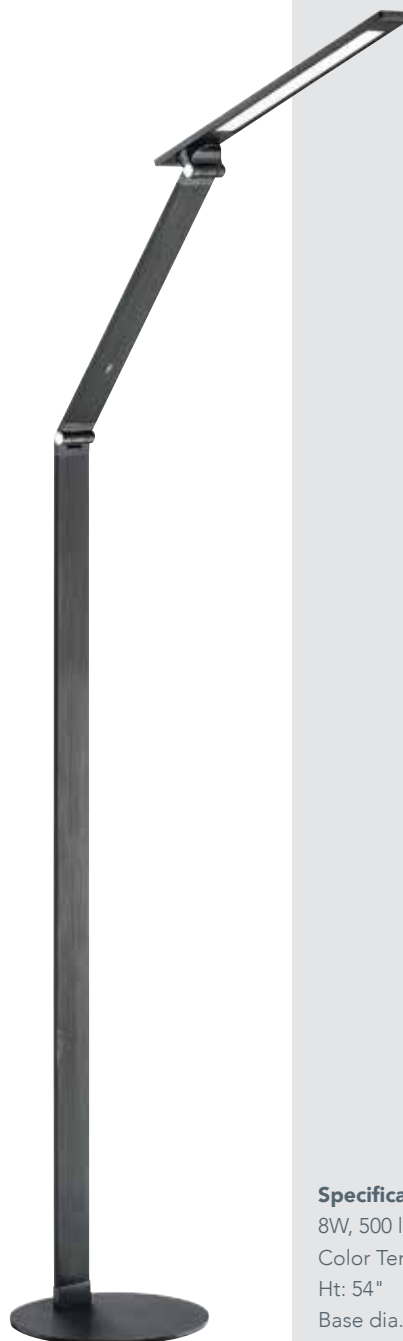

FL5002-BLK

Black

Specifications:

- 8W, 500 lm
- Color Temp: 3000K, CRI: 80+
- Ht: 54"
- Base dia.: 9"

Matching Desk Lamps:

PTL5002 - page 211