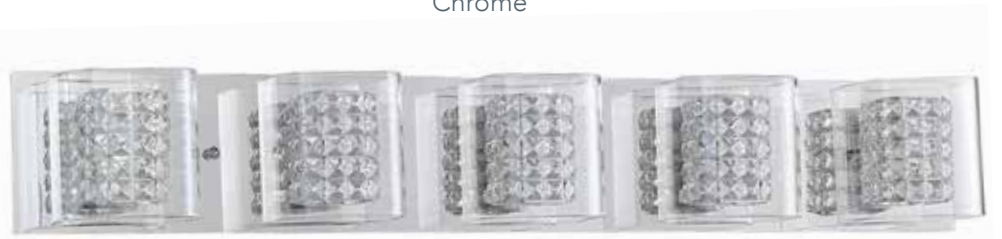

VF7400-5L-CH

Chrome

VF7400-1L-CH:

1 light Vanity or Wall Sconce

OAW: 6"

OAH: 6.25"

Ext.: 6"

VF7400-2L-CH:

2 light Vanity

OAW: 14"

OAH: 5.75"

Ext.: 6"

VF7400-3L-CH:

3 light Vanity

OAW: 22"

OAH: 5.75"

Ext.: 6"

VF7400-4L-CH:

4 light Vanity

OAW: 29"

OAH: 5.75"

Ext.: 6"

VF7400-5L-CH:

5 light Vanity

OAW: 36"

OAH: 5.75"

Ext.: 6"