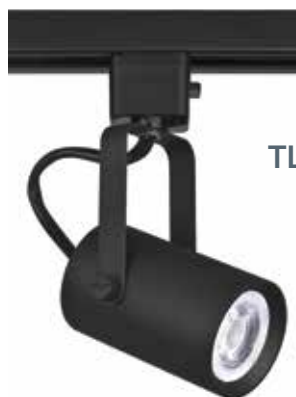

TLED-14-BLK
Black