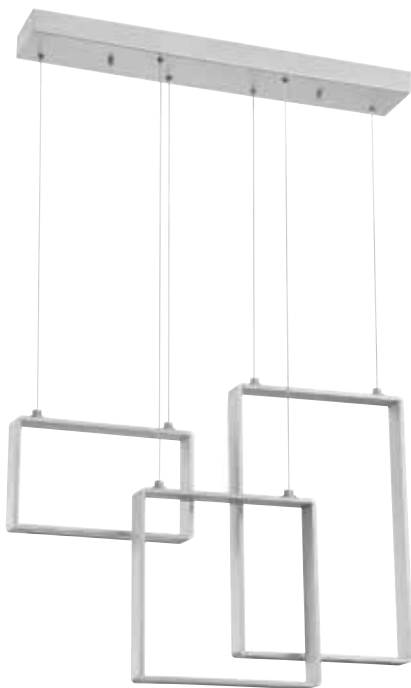

PF93-3LBR-AL
Aluminum