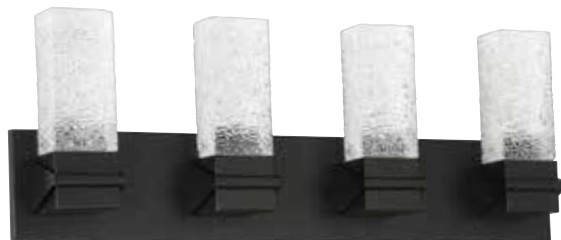

Features:

LED Vanities with Rectangular Water Grain Glass in a Chrome or Black Finish
Ext: 3.2" (ADA Compliant)

Specifications:

VF9600-2L

2-Light
OAH: 14.2" OAW: 4.7" 10 W 550 lm

VF9600-3L

3-Light
OAH: 9.5" OAW: 19" 15 W 800 lm

VF9600-4L

4-Light
OAH: 9.5" OAW: 26" 20 W 1000 lm