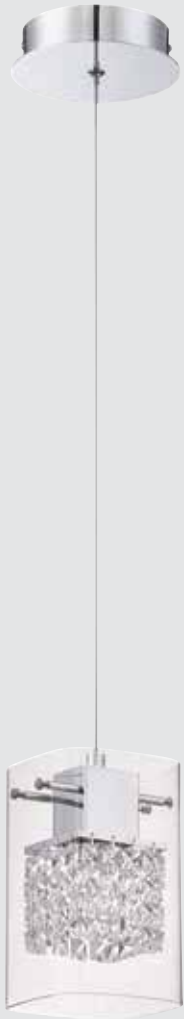

POLITAN

Features:

Bars, Pans, and Single Pendant in a Chrome finish with clear outer glass shades surrounding chains of optic crystal suspended in a cube pattern

50W / G9 bulbs included - open fixture rated

Shade Ht.: 7.5", Width: 4.75"

PF63-1LPE-CH

Chrome

Specifications:

PF63-9LPA-CH

9 Light Pan
OAH: 118" max.
OAW: 22"

PF63-1LPE-CH

1 Light Pendant:
OAH: 118" max.
OAW: 5"