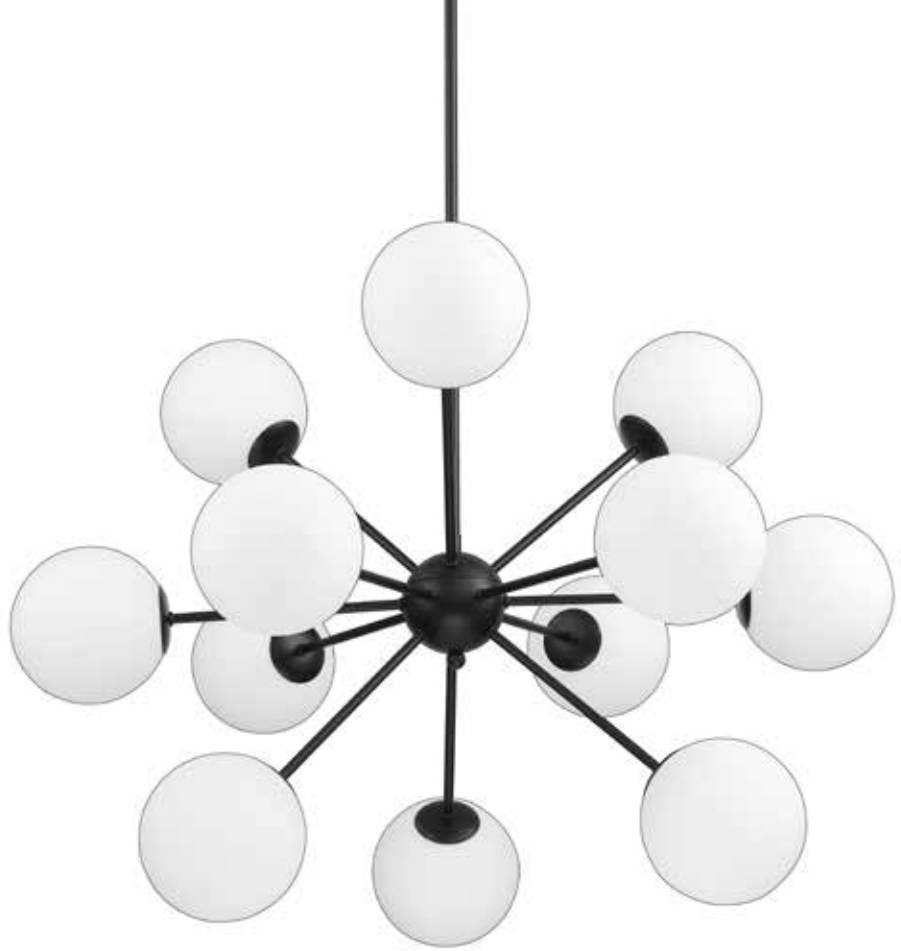

PF101-12L-BLK

12 Light
Black