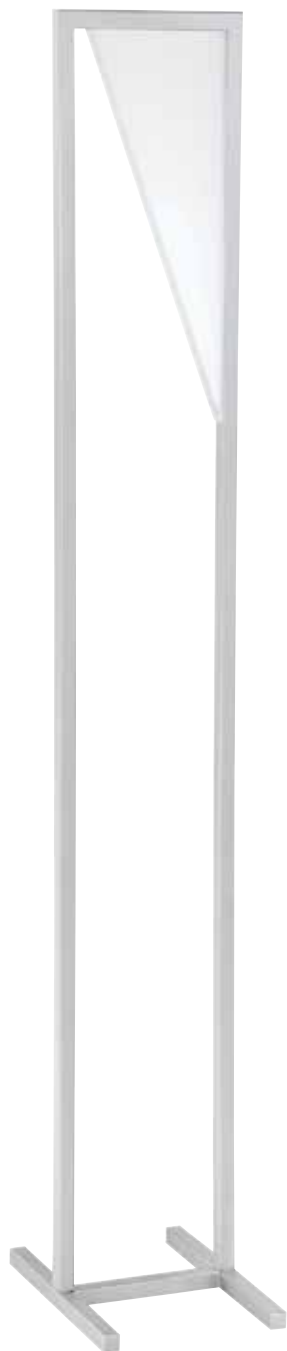

Features:

LED Floor Lamps in a Black, Silver or Oilcan Brass finish
Foot dimmer control
5 year warranty

FL5008-SV

Silver