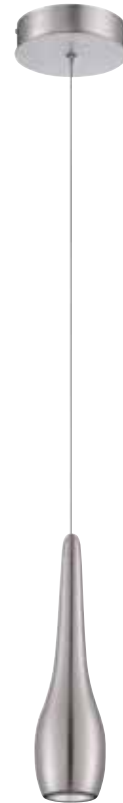

PF56-1LPE-CH

Chrome