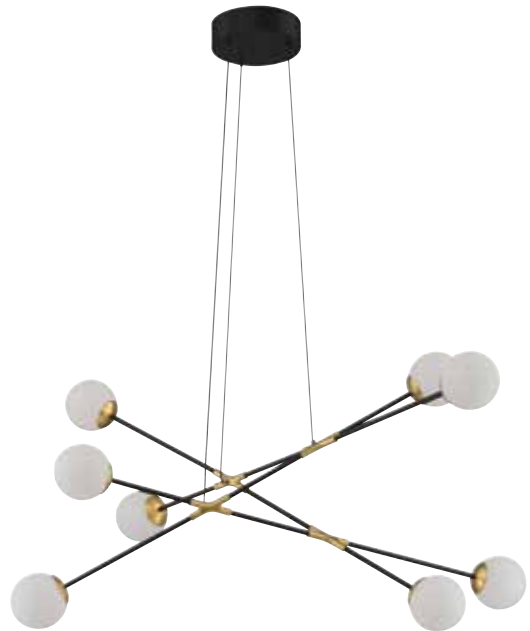

PF211-10L-BLK/BRS

PF211-8L-BLK/BRS

8 Light - Black & Brass

PF211-10L-BLK/BRS

OAW: 45" 55W 5400 lm
Max OAH: 91.3", Min: 13.8"

PF211-6L-BLK/BRS

OAW: 33.5" 35W 3500 lm
Max OAH: 90.6", Min: 12.2"

PF211-8L-BLK/BRS

OAW: 33.7" 45W 4700 lm
Max OAH: 130.9", Min: 22"