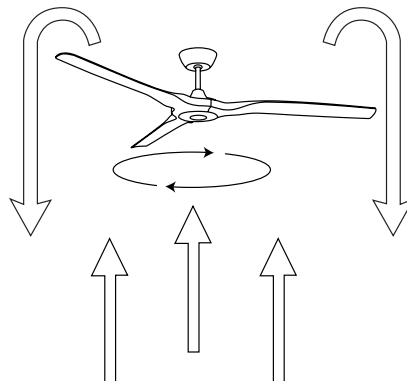

Winter

A clockwise blade direction (as you look up at it) gently bring down warmer air from the ceiling along the walls.