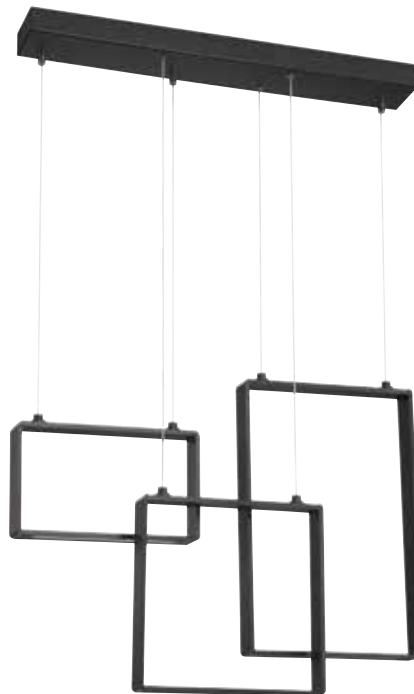

PF93-3LBR-BLK
Black

PF93-3LPA Features:

3 Light Rectangular LED Square Pan
Pendant Fixture in an Aluminum or
Black Finish

OAH: 47.2" max.

Canopy L: 12.5" x W: 12.5"

Dimmable

5 year warranty

Pendant only sizes:

1 @ 7" x 12"

1 @ 12" x 12"

1 @ 18" x 12"

LED Info

W	27
CCT	3000K
lm	1350
CRI	>80

PF93-3LBR Features:

3 Light Rectangular LED Pendant Bar in
an Aluminum or Black Finish

OAH: 47.2" max.

Canopy L: 27.5" x W: 4.3"

Dimmable

5 year warranty

Pendant only sizes:

1 @ 7" x 12"

1 @ 12" x 12"

1 @ 18" x 12"

LED Info

W	27
CCT	3000K
lm	1350
CRI	>80