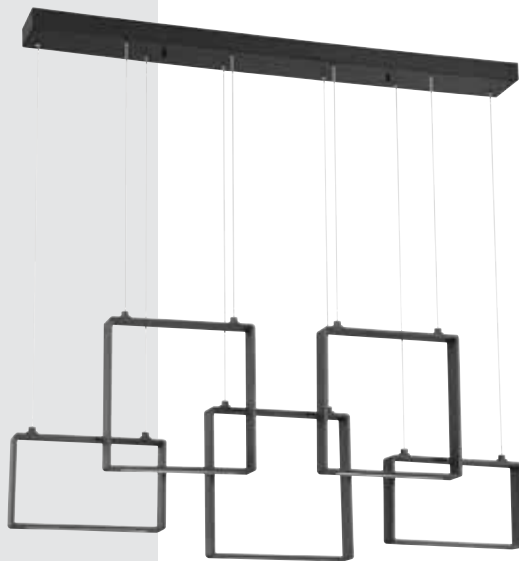

PF93-5LBR-BLK

Black

PF93-5LBR Features:

5 Light Rectangular LED Pendant Bar in an Aluminum or Black Finish

OAH: 59" max.

Canopy L: 42" x W: 4.3" 18"

Dimmable

5 year warranty

Pendant only sizes:

2 @ 7" x 12"

3 @ 12" x 12"

LED Info

W	45
CCT	3000K
lm	2250
CRI	>80