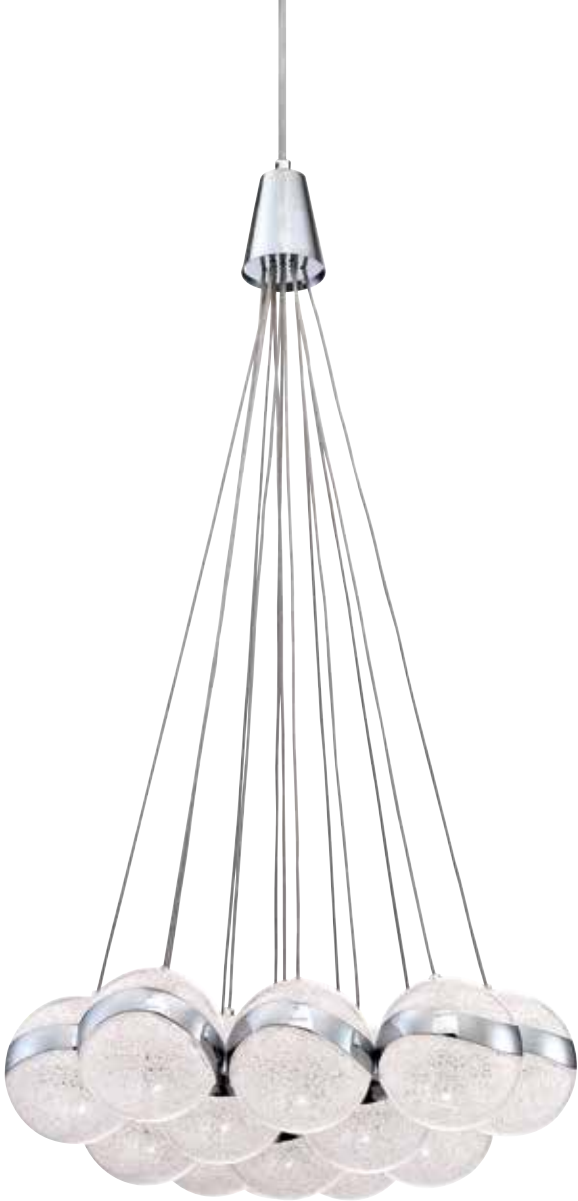

MYSTYKE

LED

PF145-13L Features:

LED 13-Light Cluster Pendants in a Chrome or Black finish with Frosted Acrylic globes
Color Temp: 3000K, CRI: 80
5 year warranty

PF145-13L-CH

13-Light Cluster Pendant
Chrome