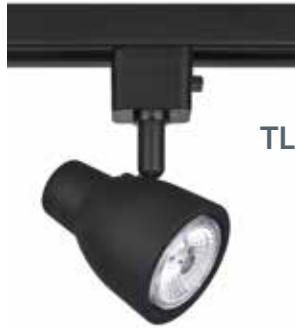

TLED-13-WH
White

TLED-13-BLK
Black

TLED-14

Features:

Integrated LED Cylinders
Yoke Cylinder

Specifications:

OAH: 6.5",
Head Length: 3.5"
Dia. 2.2"

LED Info: