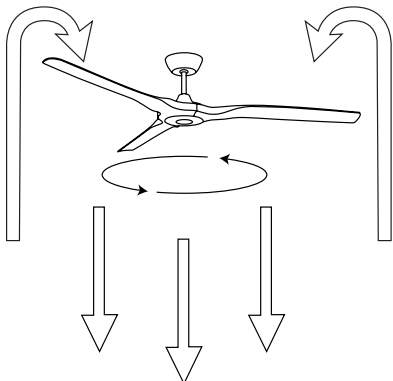

Winter

A clockwise blade direction (as you look up at it) gently bring down warmer air from the ceiling along the walls.