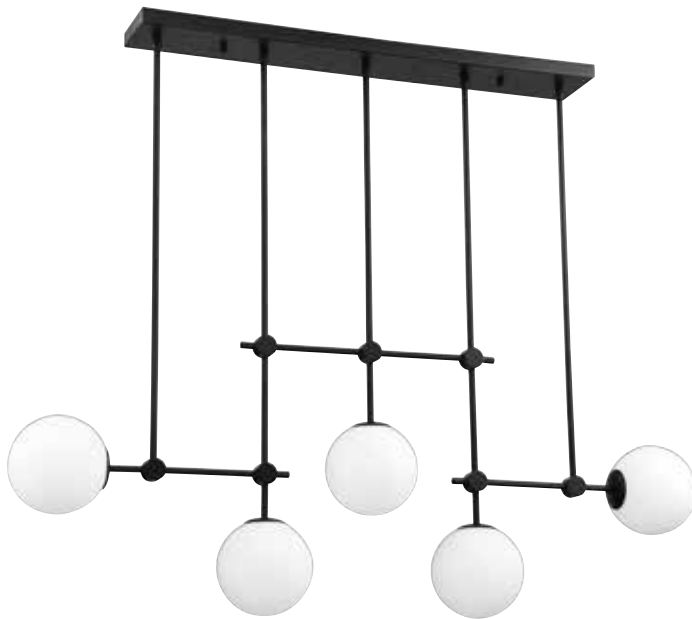

PF101-5LBR-BLK

5 Light Bar
Black

PF101-7L-BLK

7-Light Pendant
6" globes
OAH: 54", OAW: 25"
Rods included: 2x6", 2x12"

PF101-5LBR-BLK

5-Light Bar
6" globes
OAH: 37", OAW: 46"
Rods included: 5x6", 5x12"
2 m of wire