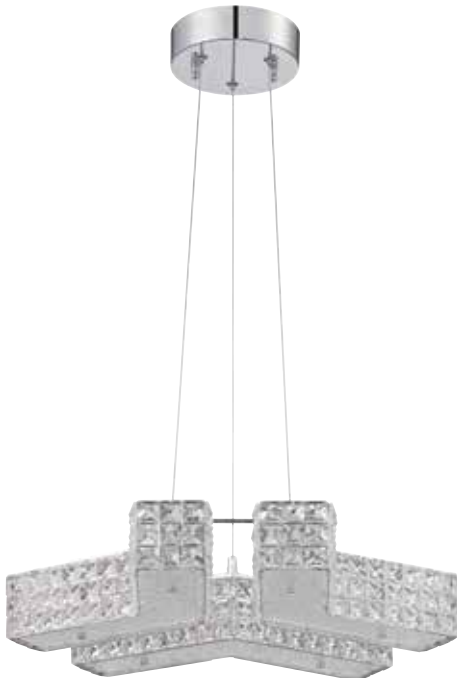

50W / G9 bulbs included - open fixture rated

6 ft. of wire on Pendants - OAH: 78"

PF64-9L23-CH

Chrome

PF64-6L20-CH

Chrome

PF64-6L16-CH

Chrome