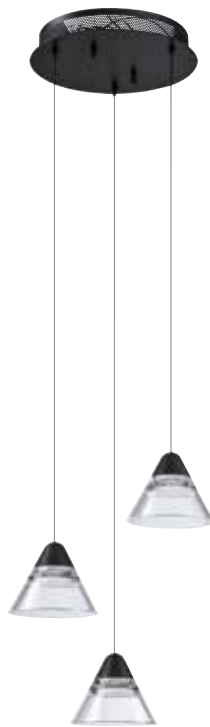

PF213-3LPA-BLK

3-Light Pan
Black