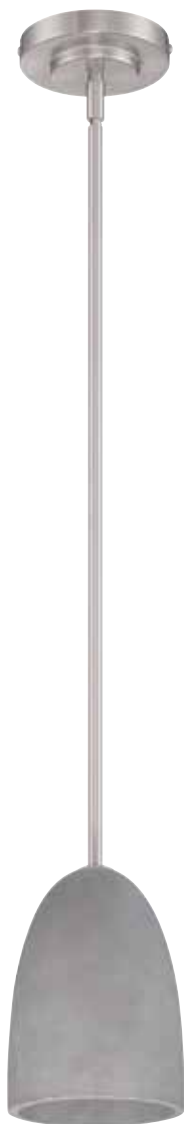

MAYSEN

Maysen Features:

- 1 Light Cement shade Pendants
- Bulb: 100W med. base - (not included)
- Swivel and extension rods included
  (2 x 6" + 2 x 12" = 36")
- 10 feet of wire
- Extra extension rods available in 24" and 36" lengths
- Model #'s: **ER740-24-SN, ER740-36-SN**

PF66-1LPE-SN
Satin Nickel