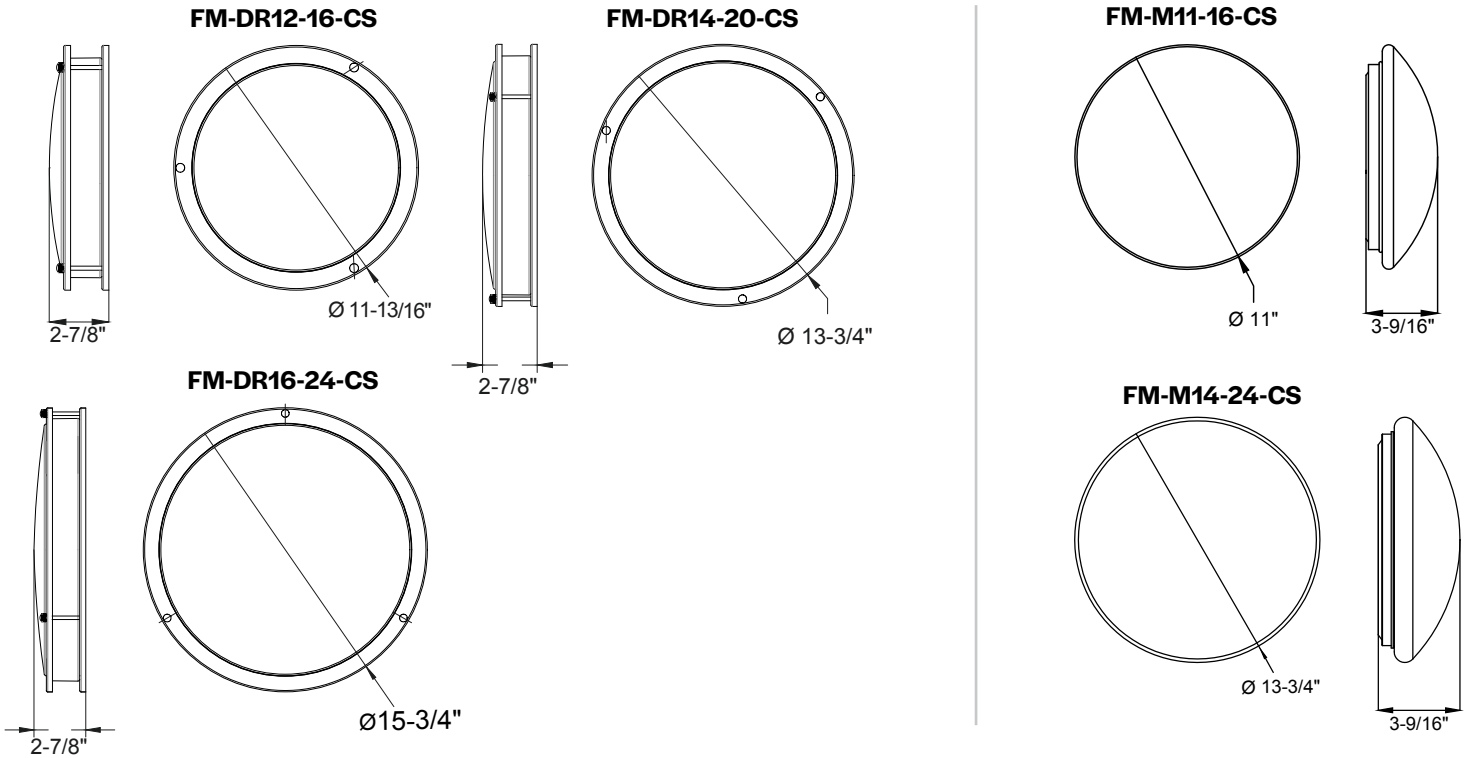

ProLED Select Flushmount Fixtures

Dimensions

Dimmer Compatability List

Dimmer Brand	Dimmer Model
LUTRON	MACL-153M
LUTRON	P-PKG1W-WH-R
LUTRON	DVCL-153P
LUTRON	CTCL-153PDH-WH
LUTRON	TGCL-153PH-WH
LEVITON	R12-06672-1LW
LEVITON	R50-IPLO6-10M
LEVITON	R62-066740POW
EATON	SALO6P-LA-K
EATON	AALO6-C1