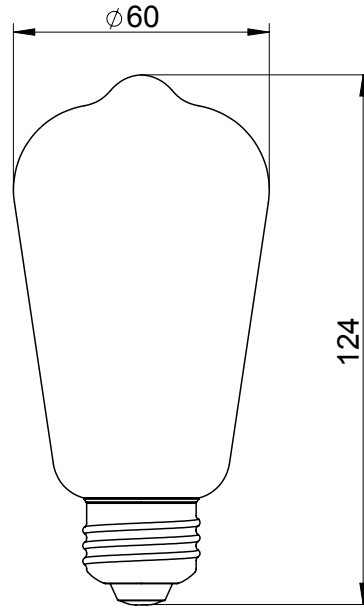

ProLED

LED Filament Lamps

Dimensions

ST19-E26