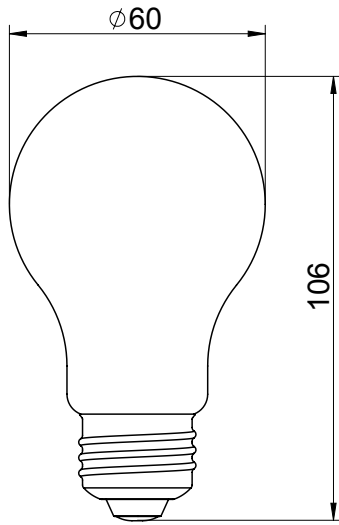

ProLED

LED Filament Lamps

Dimensions

A19-E26