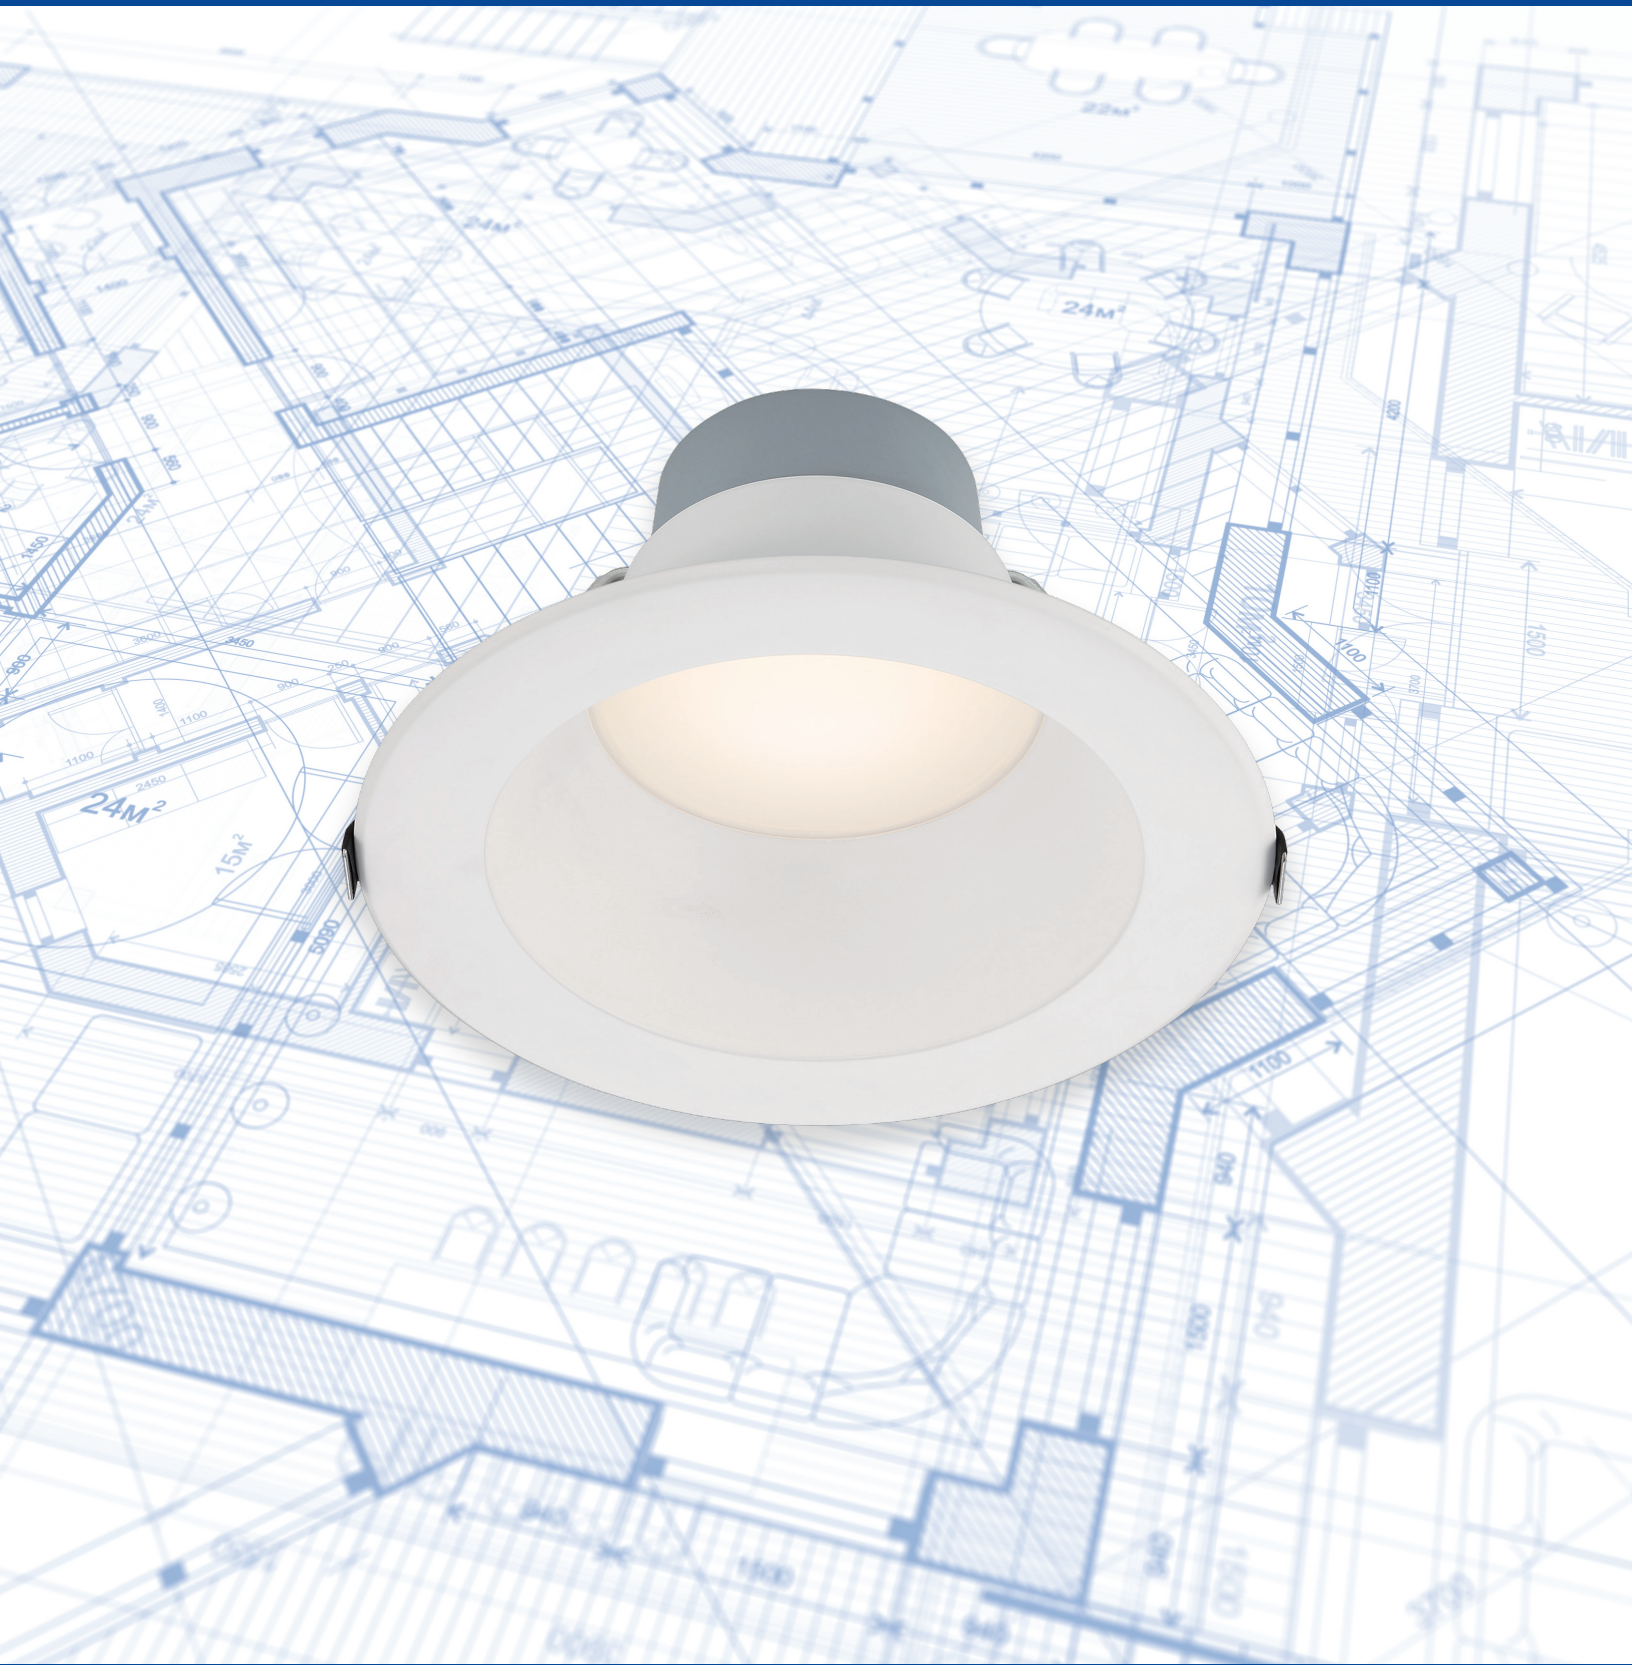

DF [PROFESSIONAL LIGHTING