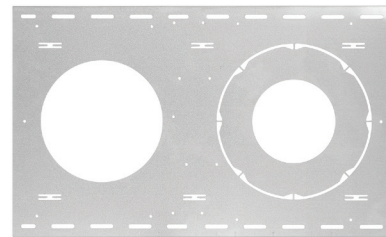

PFRAMEJOIST

Model #	Description	Diameter Outer/Inner	Max Ceiling Cutout
GRING06	6" Goof Ring	8.9" / 6.31"	8"
GRING08	8" Goof Ring	12.5" / 8.5"	10.9375"
GRING10	10" Goof Ring	14.2" / 8.9"	12.375"

Model #	Description	Width	Height
PFRAMEGRID	Universal T-Grid Frame	23.75"	11.9"
PFRAMEJOIST	Universal Joist Frame	19.7"	12"