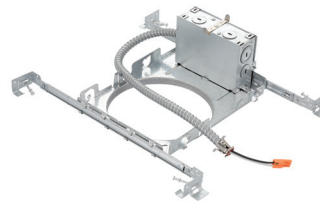

TITLE 20 COMPLIANT

TITLE 24 COMPLIANT

WET LOCATION

INTEGRATED LED SLIM PANEL DOWNLIGHTS (WAFERS)

EV457Rxx50WH
EV685Rxx50WH
EV814RWMVWH50

EV457Sxx50WH
EV685Sxx50WH
EV814SWMVWH50
EV814SWMVK50WH

DRF6WHWH9105C

EVMP6HBMJ2W-I