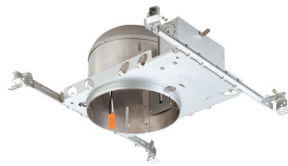

LED DEDICATED HOUSING

4" & 6" LED Housing

EVR6SLICATB-N