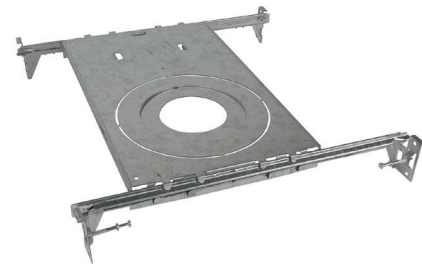

EVMPHB346

Common Features

- White housing
- White lens
- 120V input
- 90+ CRI
- IC rated
- 50,000 hr LED life
- 5-year warranty

Model #	Description	CCT	Wattage	Lumens	Efficacy	Width	Height	Weight
EV26081WH30	2" Integrated LED Can Free Remodel Baffle Kit	3000K	8 W	550 Lm	69 Lm/W	2.5"	2.5"	0.9 lbs.
EV26081WH40	2" Integrated LED Can Free Remodel Baffle Kit	4000K	8 W	550 Lm	69 Lm/W	2.5"	2.5"	0.9 lbs.
EV36081WH30	3" Integrated LED Can Free Remodel Baffle Kit	3000K	8 W	600 Lm	75 Lm/W	4"	2.5"	0.9 lbs.
EV36081WH40	3" Integrated LED Can Free Remodel Baffle Kit	4000K	8 W	600 Lm	75 Lm/W	4"	2.5"	0.9 lbs.
EV490111WH30	4" Integrated LED Can Free Remodel Baffle Kit	3000K	11 W	900 Lm	82 Lm/W	4"	2.3"	0.9 lbs.
EV490111WH40	4" Integrated LED Can Free Remodel Baffle Kit	4000K	11 W	900 Lm	82 Lm/W	4"	2.3"	0.9 lbs.
EVMPHB346	Universal New Construction Frame for 3", 4", & 6" Can-Free Downlights	N/A	N/A	N/A	N/A	14.25"	1.88"	1.2 lbs.