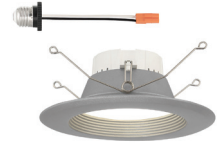

EVL6733DK50BK

Common Features

- *5 CCT Models: 2700K, 3000K, 3500K, and 4000K, 5000K
- White lens
- 120V input
- 90+ CRI
- Dimmable
- IC rated
- 50,000 hr LED life
- 5-year warranty