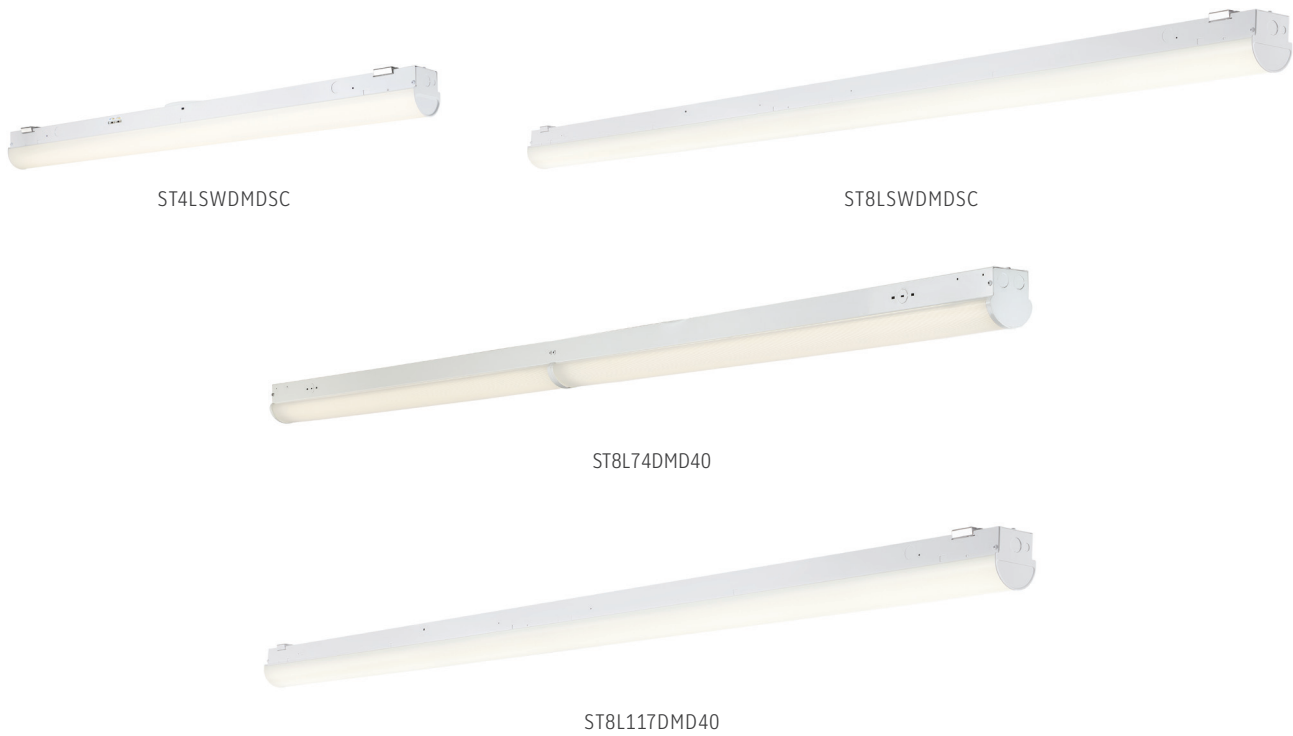

INTEGRATED LED MEDIUM STRIP LIGHTS

Common Features

- White Housing
- 120/277V input
- 80+ CRI
- 0-10V Dimming
- 50,000 hr LED life
- 5-year warranty
- Sensor available

Model #	Description	CCT	Wattage	Lumens	Efficacy	Width	Height	Depth	Weight
ST4LSWDMDS	4' LED Medium Strip Light Selectable Wattage and CCT	3500K 4000K 5000K	34 W 38 W 45 W	4,400 Lm 5,000 Lm 5,900 Lm	129 Lm/W 132 Lm/W 131 Lm/W	48"	3.5"	3.4"	4.5 lbs.
ST8LSWDMDS	8' LED Medium Strip Light Selectable Wattage and CCT	3500K 4000K 5000K	65 W 75 W 90 W	8,450 Lm 9,750 Lm 11,700 Lm	130 Lm/W 130 Lm/W 130 Lm/W	96"	3.5"	3.4"	9.9 lbs.
ST8L74DMD40	8' LED Medium Strip Light	4000K	69.1 W	7,400 Lm	107 Lm/W	96"	3.5"	3"	10.3 lbs.
ST8L117DMD40	8' LED Medium Strip Light	4000K	90 W	11,700 Lm	130 Lm/W	96"	3.5"	3.4"	10.0 lbs.