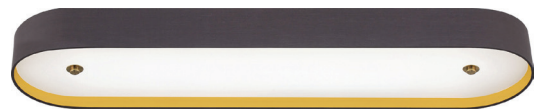

EV1584C3-338

Common Features

- 3-CCT Selectable: 3000K, 4000K, and 5000K
- White plastic lens
- 80+ CRI
- 120V input
- Dimmable
- 50,000 hr LED life
- 5-year warranty

Model #	Description	Housing Finish	Wattage	Lumens	Width	Depth	Height	Weight
EV1583C3-43	44" Linear LED Flush Mount	Matte Black	55 W	4,000 Lm	44"	13"	6"	15.5 lbs.
EV1584C3-338	44" Linear LED Flush Mount	Gray with Brushed Gold Accent	52 W	4,000 Lm	44"	10.25"	3.75"	**

NOTE: **At time of press, not all specs were available for this item. Please contact your DF Pro sales manager for more details.