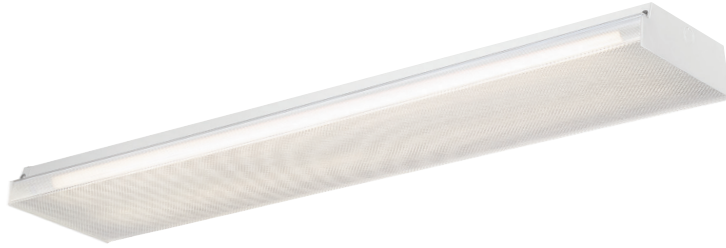

LED T8 WRAPAROUNDS

LED T8 Lamps Included

WA09Txxxx

Common Features

- White Housing
- 120/277V input
- 83 CRI
- 50,000 hr LED life
- 5-year warranty
- Sensor available
- Only T8 tubes are DLC listed
- Battery Backup available - Add suffix "B" to any of the 4 models below

Model #	Description	CCT	Wattage	Lumens	Efficacy	Width	Height	Depth	Weight
WA09T1840	4' x 9" 2-Light LED Flush Mount MV Wraparound	4000K	28 W	3,600 Lm	129 Lm/W	48"	3.25"	9"	8.8 lbs.
WA09T1850	4' x 9" 2-Light LED Flush Mount MV Wraparound	5000K	28 W	3,600 Lm	129 Lm/W	48"	3.25"	9"	8.8 lbs.

Accessory

Model #	Description	Voltage	Width	Height	Depth	Weight	Warranty
EVWA9T8	4' Wraparound Housing only Wired for use with Type B Single End powered LED T8 tubes only	120/277V	48"	3.25"	9"	8.8 lbs.	5-year