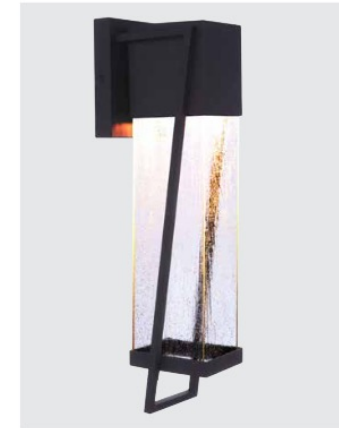

Bryce Exterior Collection

- The Bryce exterior collection by Craftmade, defined by its strong architectural style featuring integrated LED and distinct frame surrounding clear seeded glass is offered in three sizes of wall lanterns. The Bryce collection will provide clear uncluttered illumination for years to come with our superior UV finish guaranteed for 5 years against fading.
- Available in Brushed Titanium or Midnight
- Contemporary Collection
- Suggested Retail: $118.00 – $308.50
- LED Small Wall Mount Lantern
- LED Medium Wall Mount Lantern
- LED Large Wall Mount Lantern

CRAFTMADE

EXTERIOR LIGHTING

BRYCE COLLECTION