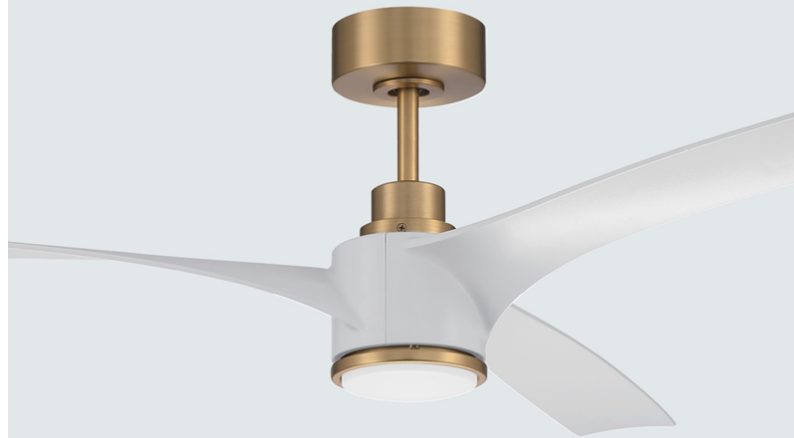

JOIN US AT LIGHTOVATION TO
SEE OUR NEW COLLECTIONS

JANUARY 6-9, 2022

DALLAS MARKET CENTER | TM 4902, 4TH FLOOR

CRAFTMADE™

CRAFTMADE