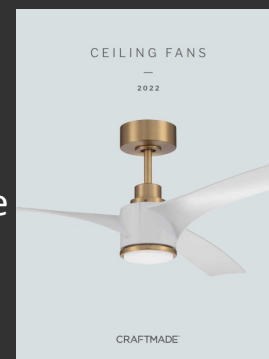

Phoebe 60" Indoor Ceiling Fan PHB60xx3

- Two options included to control fan:
  - Included WIDC Handheld Control
  - Smart by Bond WIFI enabled to use with most smart phone and devices
- Included Integrated dimmable 12W LED Light Kit with optional lens cover included
- Custom blades included
- Energy Saving 6 Speed Reversible DC Motor
- Damp rated for indoor / outdoor covered use
- Dual Mount (Flat or Angled Ceiling)
- Energy Guide CFM 2,831
- Limited Lifetime Warranty
- Cover of the 2022 Fan Catalog and advertising feature
- Suggested Retail $390.00