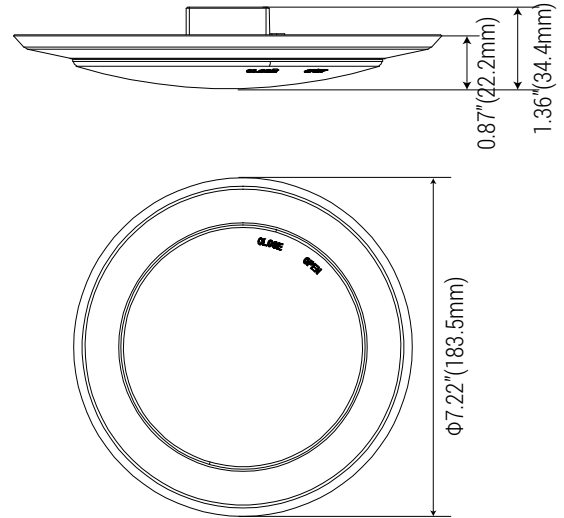

# 72612B - 6" SURFACE MOUNT DISK LIGHT

COLOR SELECTABLE 15W

### FEATURES:

- 5 Color Selectable: 2700K, 3000K, 3500K, 4000K, 5000K
- Supports surface mounting and retrofit installation
- High quality Iron shell with frosted PC diffuser
- Wet-location rated, ideal for bathrooms, laundry, porches and garage work rooms
- Built with the highest quality 120V drivers, ensuring energy efficiency
- Low profile, no flicker
- With multiple apertures, can be installed into any 5 or 6 inch recessed can, or any 3.5 inch junction box
- cETLus Listed, Energy Star Listed
- Compatible with most triac dimmers
- 50,000+ hours LED Life Expectancy
- E26 adapter & spring clips included
- Title 24/JA8 Compliant for High Efficacy LED Lighting in California

## CARTON QTY: 24

N.W. : 6.0 KGS

G.W. : 7.6 KGS

CBM : 0.037