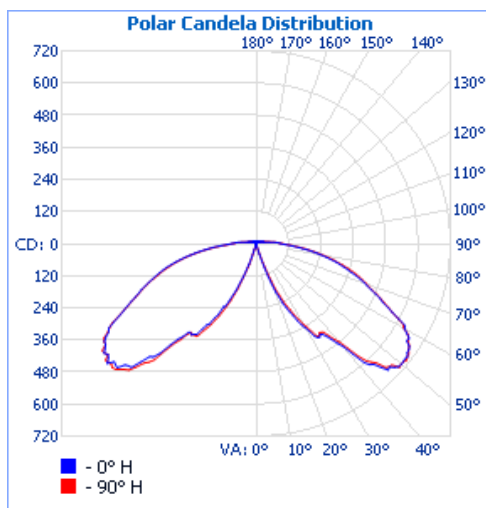

PHOTOMETRY