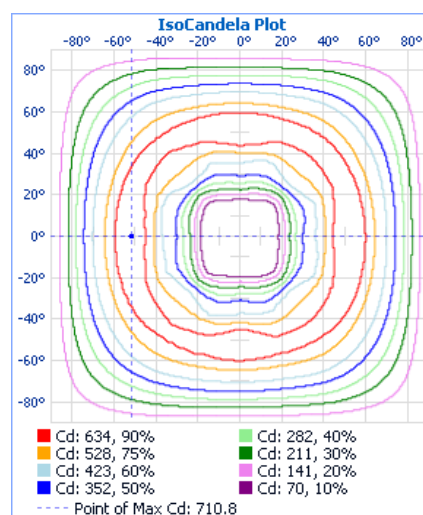

# 72322 - LED SQUARE BOLLARD BLACK

120-277V 3K/4K/5K 12W/16W/22W

## PHOTOMETRY

### **Chromaticity Measurements:**

Beam Angle: 60°

CRI: >83

R9: 14