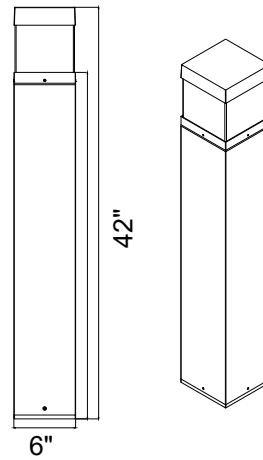

# 72322 - LED SQUARE BOLLARD BLACK

120-277V 3K/4K/5K 12W/16W/22W