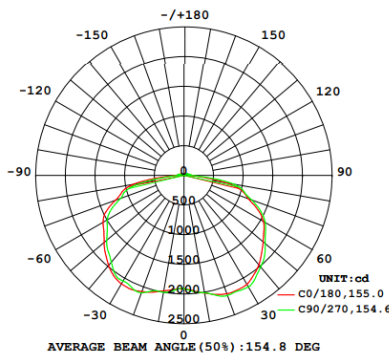

75W

Wattage Select

100% (Default)

80%

60%

Photocell

Enable

Disable
(Default)

CCT Select

5000K (Default)

4000K

3000K