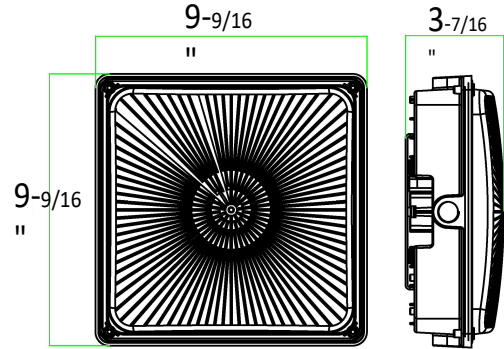

71610C - CCT & WATTAGE SELECTABLE CANOPY - WHITE

120-277V 3K/4K/5 45/60/75W

50W/75W

FEATURES:

- Color Selectable: 3K/4K/5K
- Wattage Selectable:
 - 45W/60W/75W
- 4KV surge protection
- Life Hours: >50,000 hours
- 5 year warranty
- 2 Installations: Pendant & Surface Mount w/ J-Box
- Low-profile, stylish design with durable powder coat finish
- 0-10V Dimming
- Photocell Included w/ on/off switch
- Ambient operating temperature: -40°F to 122°F
- IP65 Wet Location Rated
- DLC Premium, cULus Listed