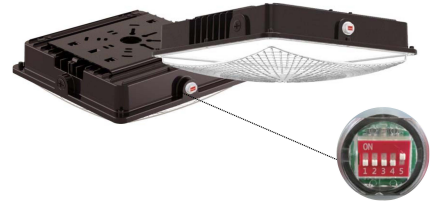

71609C - CCT & WATTAGE SELECTABLE CANOPY

WHITE 120-277V 3K/4K/5K 45/60/75W

Technical Specifications:

Electrical:

Input Voltage: 120 - 277
Current (75W):
Frequency: 50/60 Hz
Input Current: $\leq$ 800mA
Power Factor: >0.9
THD: $<20\%$

Product Parameters:

30-40-50W selectable
(71603C-71604C)
45-60-75W selectable
(71609C-71610C)
Efficacy: 130 lumens per watt
50,000+ LED Life Span
3000K/4000K/5000K SELECTABLE

Chromacity Measurements:

Beam Angle: 160°
CRI: ≥ 70

Component Specifications:

LED, 4KV surge protection

Dimming: 0-10V

Operating Temperature:

40° - 122° F

Construction:

Low-profile, stylish design with durable powder coat finish

IP Rating: IP65 Wet Location Rated

Lens Material:

Prismatic Polycarbonate Lens
Mounting: Ceiling Mount (Drywall / Sheetrock)

Listings:

cULus

DLC:

71603C: S-1FAG08
71604C: S-1FAG08
71609C: S-PU07RX
71610C: S-PU07RX

Warranty:

Morris Products carries a 5 year warranty from date of purchase against defects in materials and workmanship (assuming normal and proper usage).

PHOTOMETRY:

Wattage Select

100% (Default)

80%

60%

Photocell

Enable

Disable
(Default)

CCT Select

5000K (Default)

4000K

3000K