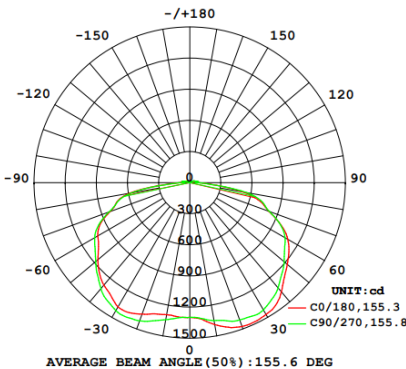

PHOTOMETRY:

50W