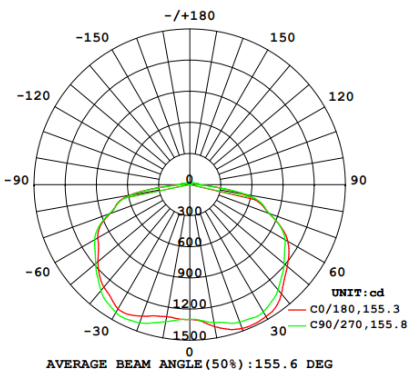

Power Factor: >0.9

THD: $<20\%$

Product Parameters:

30-40-50W selectable
(71603C-71604C)

45-60-75W selectable
(71609C-71610C)

Efficacy: 130 lumens per watt

50,000+ LED Life Span

3000K/4000K/5000K SELECTABLE

Chromacity Measurements:

Beam Angle: 160°

CRI: ≥ 70

Component Specifications:

LED, 4KV surge protection

Dimming: 0-10V

Operating Temperature:

40° - 122° F

PHOTOMETRY:

50W

75W

Wattage Select

100% (Default)

80%

60%

Photocell