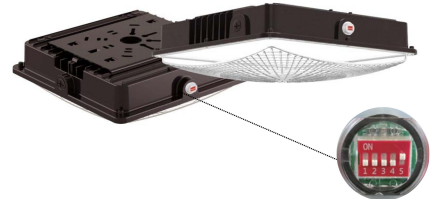

71609C - CCT & WATTAGE SELECTABLE CANOPY

BRONZE 120-277V 3K/4K/5K 45/60/75W

Technical Specifications:

Electrical:

Input Voltage: 120 - 277

Current (75W):

Frequency: 50/60 Hz

Input Current: $\leq$ 800mA

Power Factor: >0.9

THD: $<20\%$

Product Parameters:

30-40-50W selectable
(71603C-71604C)

45-60-75W selectable
(71609C-71610C)

Efficacy: 130 lumens per watt

50,000+ LED Life Span

3000K/4000K/5000K SELECTABLE

Chromacity Measurements:

Beam Angle: 160°

CRI: ≥ 70

Component Specifications:

LED, 4KV surge protection

Dimming: 0-10V

Operating Temperature:

40° - 122° F

Construction:

Low-profile, stylish design with durable powder coat finish

IP Rating: IP65 Wet Location Rated

Lens Material:

Prismatic Polycarbonate Lens

Mounting: Ceiling Mount (Drywall / Sheetrock)

Listings:

cULus

DLC:

71603C: S-1FAG08

71604C: S-1FAG08

71609C: S-PU07RX

71610C: S-PU07RX

Warranty:

Morris Products carries a 5 year warranty from date of purchase against defects in materials and workmanship (assuming normal and proper usage).

PHOTOMETRY:

Wattage Select

100% (Default)

80%

60%

Photocell

Enable

Disable
(Default)

CCT Select

5000K (Default)

4000K

3000K