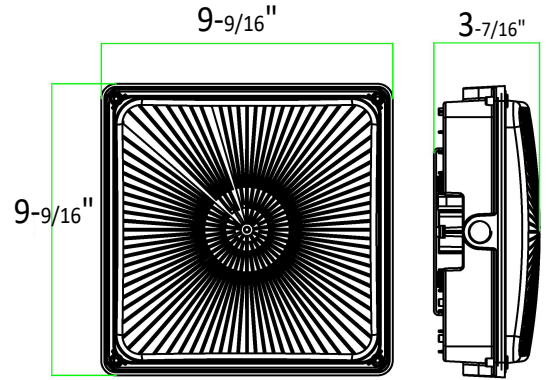

71609C - CCT & WATTAGE SELECTABLE CANOPY - BRONZE

120-277V 3K/4K/5K 45/60/75W

50W/75W

FEATURES:

- Color Selectable: 3K/4K/5K
- Wattage Selectable:
 - 45W/60W/75W
- 4KV surge protection
- Life Hours: >50,000 hours
- 5 year warranty
- 2 Installations: Pendant & Surface Mount w/ J-Box
- Low-profile, stylish design with durable powder coat finish
- 0-10V Dimming
- Photocell Included w/ on/off switch
- Ambient operating temperature: -40°F to 122°F
- IP65 Wet Location Rated
- DLC Premium, cULus Listed