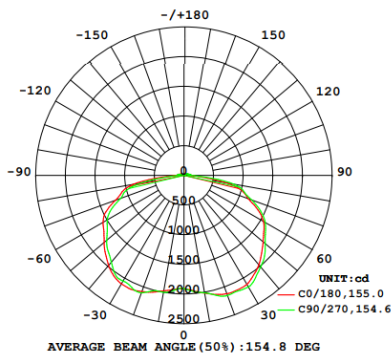

75W

Wattage Select

100% (Default)

80%

60%

Photocell

Enable

Disable
(Default)

CCT Select

5000K (Default)

4000K

3000K