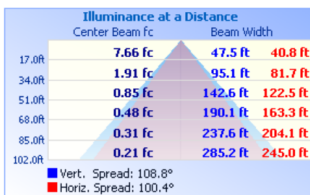

71477D - MEDIUM WHITE WALLPACK

CCT & WATTAGE SELECT

60W/75W/90W 120-277V 3K-5K

FEATURES:

- Use in general lighting applications: Parking Lots & Building Security
- Wattage Selectable: 60/75/90W
- Seoul LEDs
- Die Cast Aluminum Housing
- Polyester Powder Coat Finish in White
- 4 Threaded K/Os -(1)Top, (1)Back, (2)Sides
- Switch for photocell
- Color Selectable: 3000K/4000K/5000K
- 4KV surge protector inside of power supply
- 5 Year Limited Warranty
- IP65 rated
- Certification: ETL/cETL, DLC
- Environment: Suitable for Wet Locations

Part#	CCT	Lumens	Voltage	Wattage	Light Pattern	Dimming	Lumens/Watt
71477D	3000K	10,650@90W	120-277V	60W	120°	0-10/PWM	129lm/w
	4000K	11,800@90W		75W			145lm/w
	5000K	11,200@90W		90W			132lm/w

PHOTOMETRY

Power Factor: \geq .9

THD: >20%

Product Parameters:

Input Watts: 60W, 75W, 90W

Lumens: 10,650-11,800

Efficacy: 129-145 lumens per watt

50,000+ Hour L70 Life Span

CCT: 3000K/4000K/5000K

Chromacity Measurements:

Beam Angle: 95°

BUG Rating: B2-U5-G5

CRI: >72

R9: -30

Component Specifications:

LED: Seoul 2835

120-277V, 50-60Hz