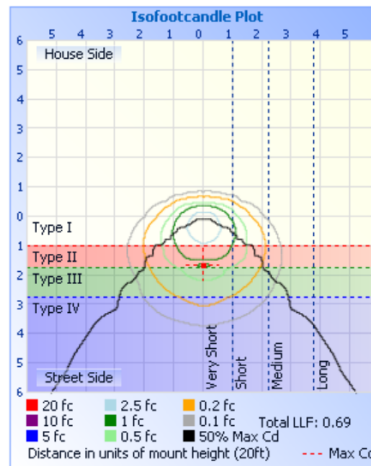

PHOTOMETRY