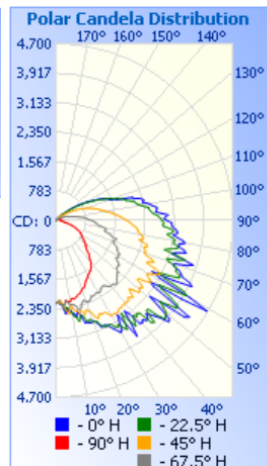

71477D - MEDIUM WHITE WALLPACK

CCT & WATTAGE SELECT

60W/75W/90W 120-277V 3K-5K

FEATURES:

- Use in general lighting applications: Parking Lots & Building Security
- Wattage Selectable: 60/75/90W
- Seoul LEDs
- Die Cast Aluminum Housing
- Polyester Powder Coat Finish in White
- 4 Threaded K/Os -(1)Top, (1)Back, (2)Sides
- Switch for photocell
- Color Selectable: 3000K/4000K/5000K
- 4KV surge protector inside of power supply
- 5 Year Limited Warranty
- IP65 rated
- Certification: ETL/cETL, DLC
- Environment: Suitable for Wet Locations

Part#	CCT	Lumens	Voltage	Wattage	Light Pattern	Dimming	Lumens/Watt
71477D	3000K	10,650@90W	120-277V	60W	120°	0-10/PWM	129lm/w
	4000K	11,800@90W		75W			145lm/w
	5000K	11,200@90W		90W			132lm/w

PHOTOMETRY

71477D - MEDIUM WHITE WALLPACK

CCT & WATTAGE SELECT

60W/75W/90W 120-277V 3K-5K

Technical Specifications:

Electrical:

Input Voltage: 120-277V

Current: .75A@120V

Frequency: 50/60Hz

Chromacity Measurements:

Beam Angle: 95°

BUG Rating: B2-U5-G5

CRI: >72

R9: -30

Component Specifications:

LED: Seoul 2835

120-277V, 50-60Hz