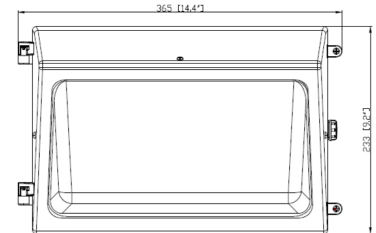

71477D - MEDIUM WHITE WALLPACK

CCT & WATTAGE SELECT

60W/75W/90W 120-277V 3K-5K

FEATURES:

- Use in general lighting applications: Parking Lots & Building Security
- Wattage Selectable: 60/75/90W
- Seoul LEDs
- Die Cast Aluminum Housing
- Polyester Powder Coat Finish in White
- 4 Threaded K/Os -(1)Top, (1)Back, (2)Sides
- Switch for photocell
- Color Selectable: 3000K/4000K/5000K
- 4KV surge protector inside of power supply
- 5 Year Limited Warranty
- IP65 rated
- Certification: ETL/cETL, DLC
- Environment: Suitable for Wet Locations