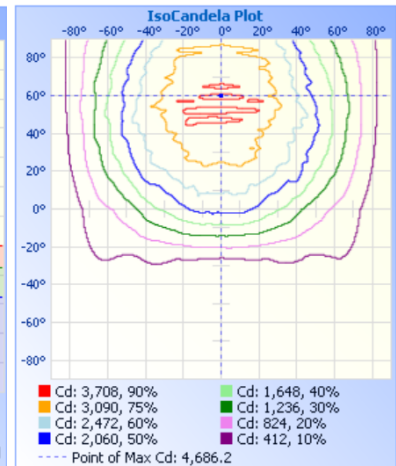

71477D - MEDIUM WHITE WALLPACK

CCT & WATTAGE SELECT

60W/75W/90W 120-277V 3K-5K

FEATURES:

- Use in general lighting applications: Parking Lots & Building Security
- Wattage Selectable: 60/75/90W
- Seoul LEDs
- Die Cast Aluminum Housing
- Polyester Powder Coat Finish in White
- 4 Threaded K/Os -(1)Top, (1)Back, (2)Sides
- Switch for photocell
- Color Selectable: 3000K/4000K/5000K
- 4KV surge protector inside of power supply
- 5 Year Limited Warranty
- IP65 rated
- Certification: ETL/cETL, DLC
- Environment: Suitable for Wet Locations

Part#	CCT	Lumens	Voltage	Wattage	Light Pattern	Dimming	Lumens/Watt
71477D	3000K	10,650@90W	120-277V	60W	120°	0-10/PWM	129lm/w
	4000K	11,800@90W		75W			145lm/w
	5000K	11,200@90W		90W			132lm/w

PHOTOMETRY

71477D - MEDIUM WHITE WALLPACK

CCT & WATTAGE SELECT

60W/75W/90W 120-277V 3K-5K

Technical Specifications:

Electrical:

Input Voltage: 120-277V

Current: .75A@120V

Frequency: 50/60Hz

Power Factor: \geq .9

THD: >20%

Product Parameters:

Input Watts: 60W, 75W, 90W

Lumens: 10,650-11,800

Efficacy: 129-145 lumens per watt

50,000+ Hour L70 Life Span

CCT: 3000K/4000K/5000K