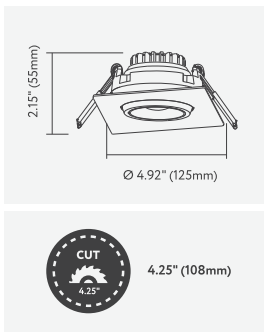

LED Regress Luminaire Slim 4" Selectable CCT

New Product

New Product

SELECTABLE COLOR TEMPERATURE
 WARM WHITE 3000K, COOL WHITE 4100K, SUPER WHITE 5000K
 CRI 90+ TRUE COLORS
 IC RATED
 WET LOCATION
 AIR TIGHT
 100°
 ETL LISTED US
 Dimmable: 5%
 Lifetime: 50 000 hours
 Warranty: 3 years

- 2.15" Ceiling Space Required
- 50,000 Hours Rated Average Life
- New construction or Remodel
- 90+ CRI models provide superior color

	ITEM	DESCRIPTION	COLOR TEMP	OUTPUT LUMEN	BEAM ANGLE	WATTAGE	EQUIV. WATTAGE	CRI	DIMMABLE	PACK	CUTOUT	OD	HEIGHT
4"	Round	G-20241 RS4/15W/R/LED/3CCT	30,41,50k	1200	100	15w 38v 350 mA	120W	>90	Yes	18	4.25	4.92	2.15
	Square	G-20244 RS4/15W/SQ/LED/3CCT	30,41,50k	1200	100	15w 38v 350 mA	120W	>90	Yes	18	4.25	4.92	2.15